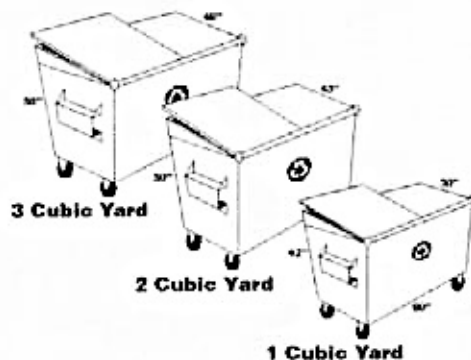

1B. Container Size

Use this information to help you determine the volume of your collection container.
All volumes are expressed in cubic yards

Front Loaders

This is usually a stationary dumpster which must be approached by the garbage truck from the front.

Length	Width	Height	Volume
6' 8"	2' 5"	3' 9"	1 cubic yard
6' 8"	3' 6"	4' 5"	2 cubic yards
6' 8"	4' 2"	4' 9"	3 cubic yards
6' 8"	4' 9"	5' 5"	4 cubic yards
6' 8"	5' 6"	5' 0"	6 cubic yards
6' 8"	5' 6"	6' 8"	8 cubic yards

Dumpsters

These containers usually have wheels.

Length	Width	Height	Volume
8'	4' 8"	3' 10"	4 cubic yards
8'	5' 8"	4' 7"	6 cubic yards
8'	7' 0"	5' 6"	8 cubic yards
8'	7' 0"	7' 0"	10 cubic yards

Toters

These containers are usually 90 gallons.

Length	Width	Height	Volume
30.5"	29.5"	39"	0.45 cubic yards