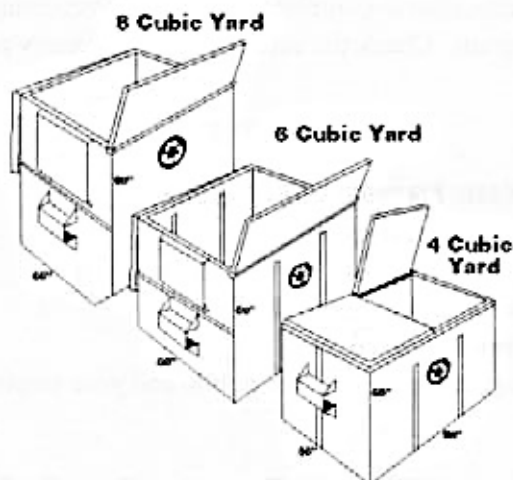

1B. Container Size

Use this information to help you determine the volume of your collection container.
All volumes are expressed in cubic yards

Front Loaders

This is usually a stationary dumpster which must be approached by the garbage truck from the front.

Length	Width	Height	Volume
6' 8"	2' 5"	3' 9"	1 cubic yard
6' 8"	3' 6"	4' 5"	2 cubic yards
6' 8"	4' 2"	4' 9"	3 cubic yards
6' 8"	4' 9"	5' 5"	4 cubic yards
6' 8"	5' 6"	5' 0"	6 cubic yards
6' 8"	5' 6"	6' 8"	8 cubic yards

Dumpsters

These containers usually have wheels.

Length	Width	Height	Volume
8'	4' 8"	3' 10"	4 cubic yards
8'	5' 8"	4' 7"	6 cubic yards
8'	7' 0"	5' 6"	8 cubic yards
8'	7' 0"	7' 0"	10 cubic yards

Toters

These containers are usually 90 gallons.

Length	Width	Height	Volume
30.5"	29.5"	39"	0.45 cubic yards