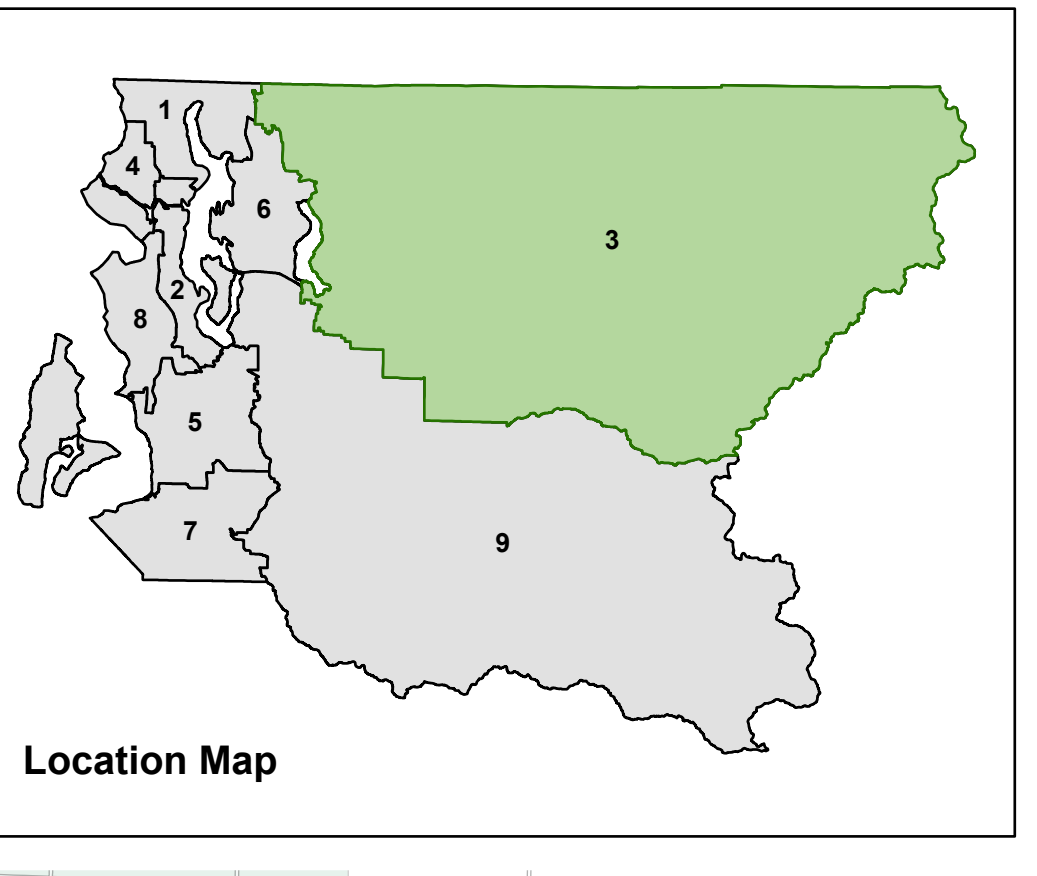

King County Council District 3

Legend

- 2023 Precincts

Cities

- Bothell
- Carnation
- Duvall
- Issaquah
- North Bend
- Redmond
- Sammamish
- Skykomish
- Snoqualmie
- Woodinville
- Unincorporated King County

--- Legislative District Boundaries
--- Congressional District Boundaries
--- Streets
--- Water
--- Parks

Produced by:
GIS Section
Department of Elections
March 2023

DETAIL OF EASTERN PORTION
SEE INSET BELOW

SEE
DETAIL
BELOW