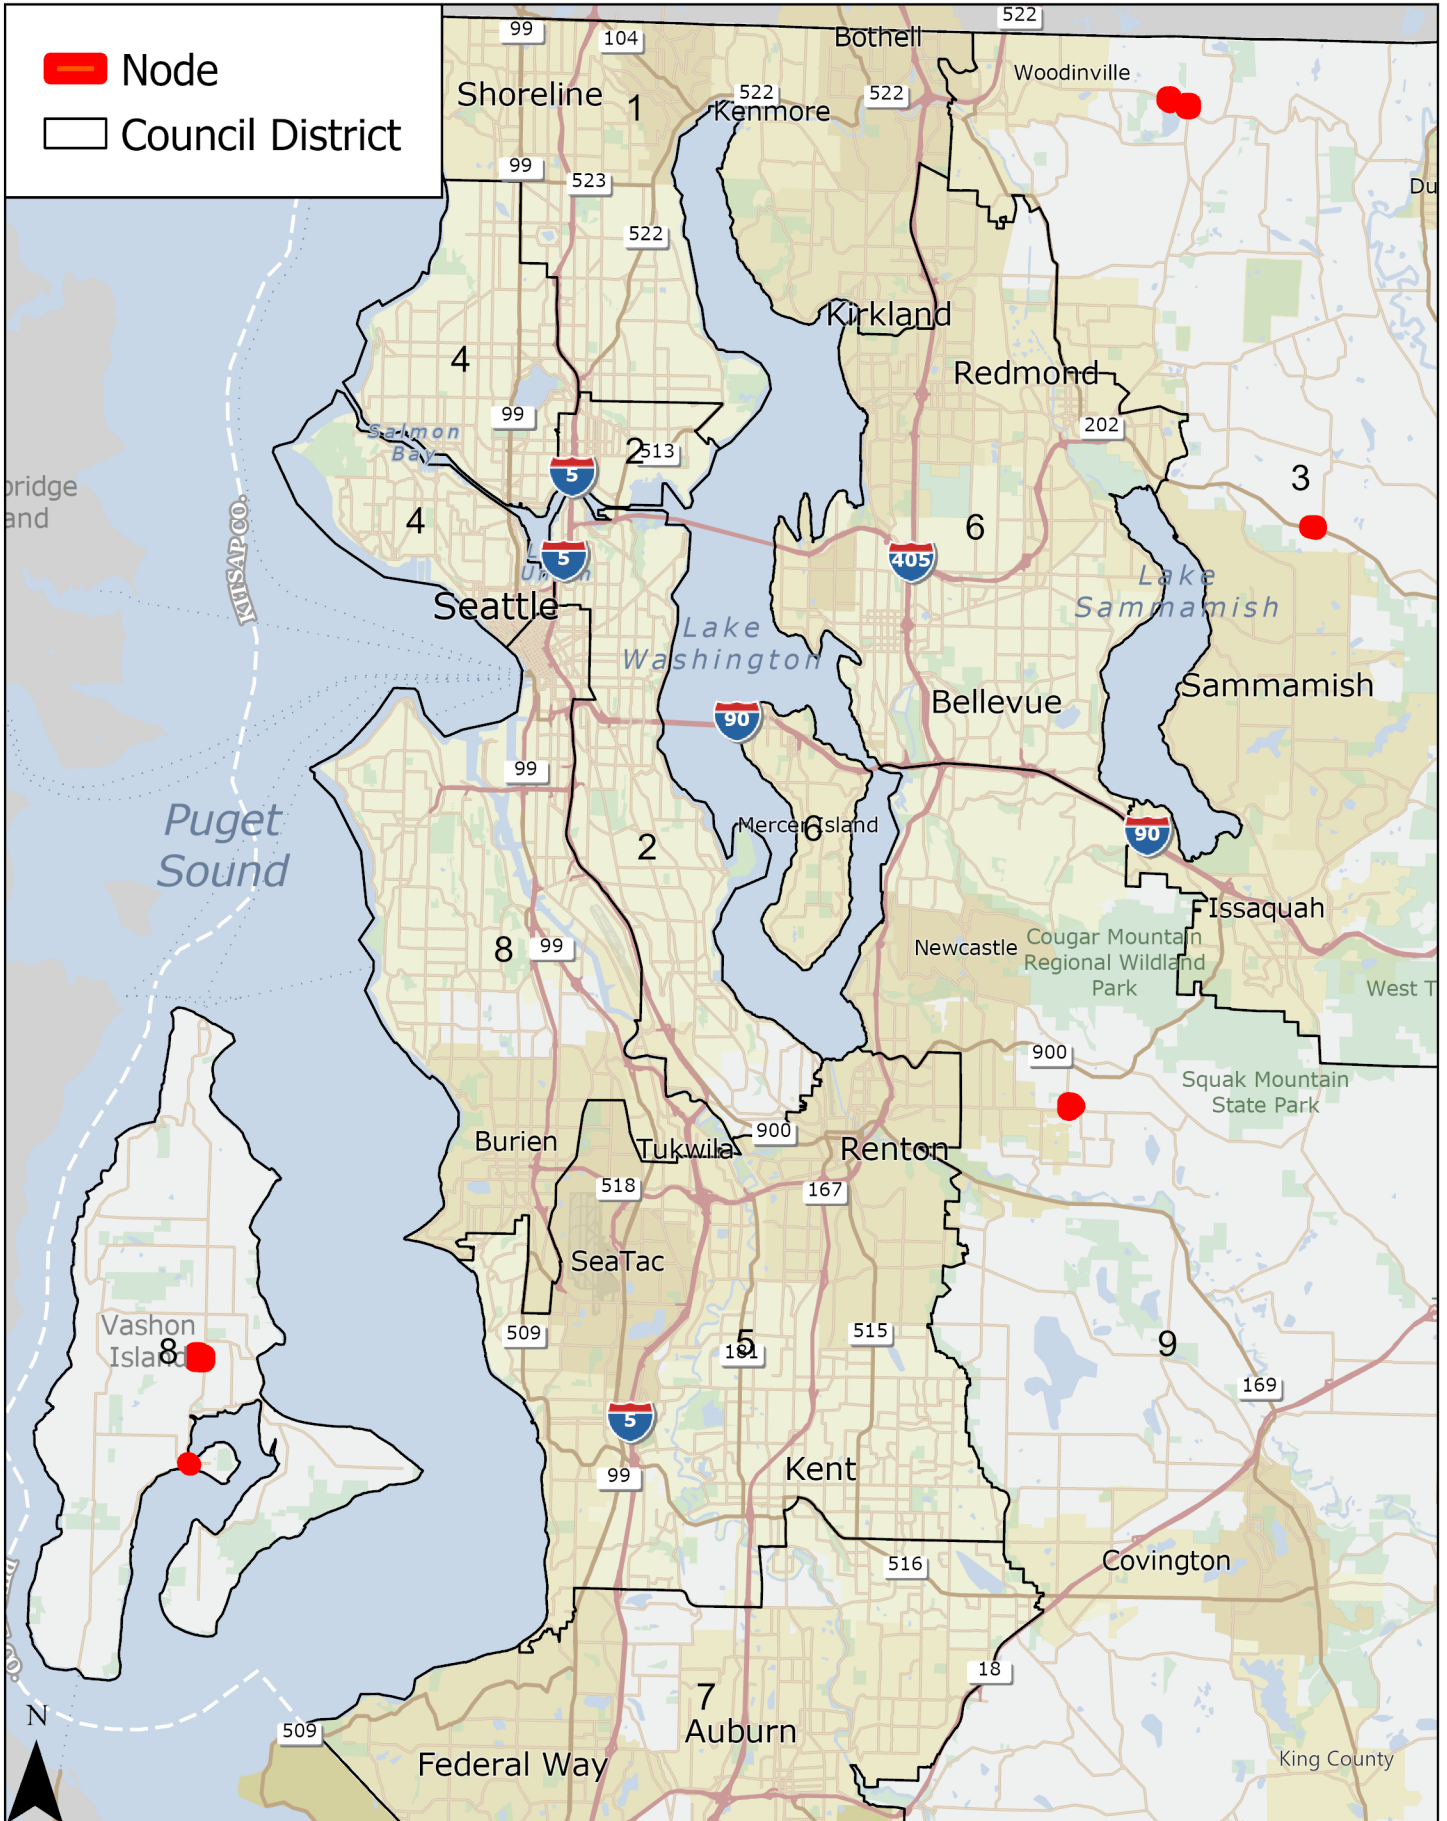

Nodes of CB- or O-zoned Land in Rural King County Outside of Rural Towns

O-zoned Parcels on Vashon-Maury Island (1)

O-zoned Parcels on Vashon-Maury Island (2)

CB-zoned Parcels near Coalfield (D9)

O-zoned Parcel near Sammamish (D3)

O-zoned Parcels near Woodinville (D3)