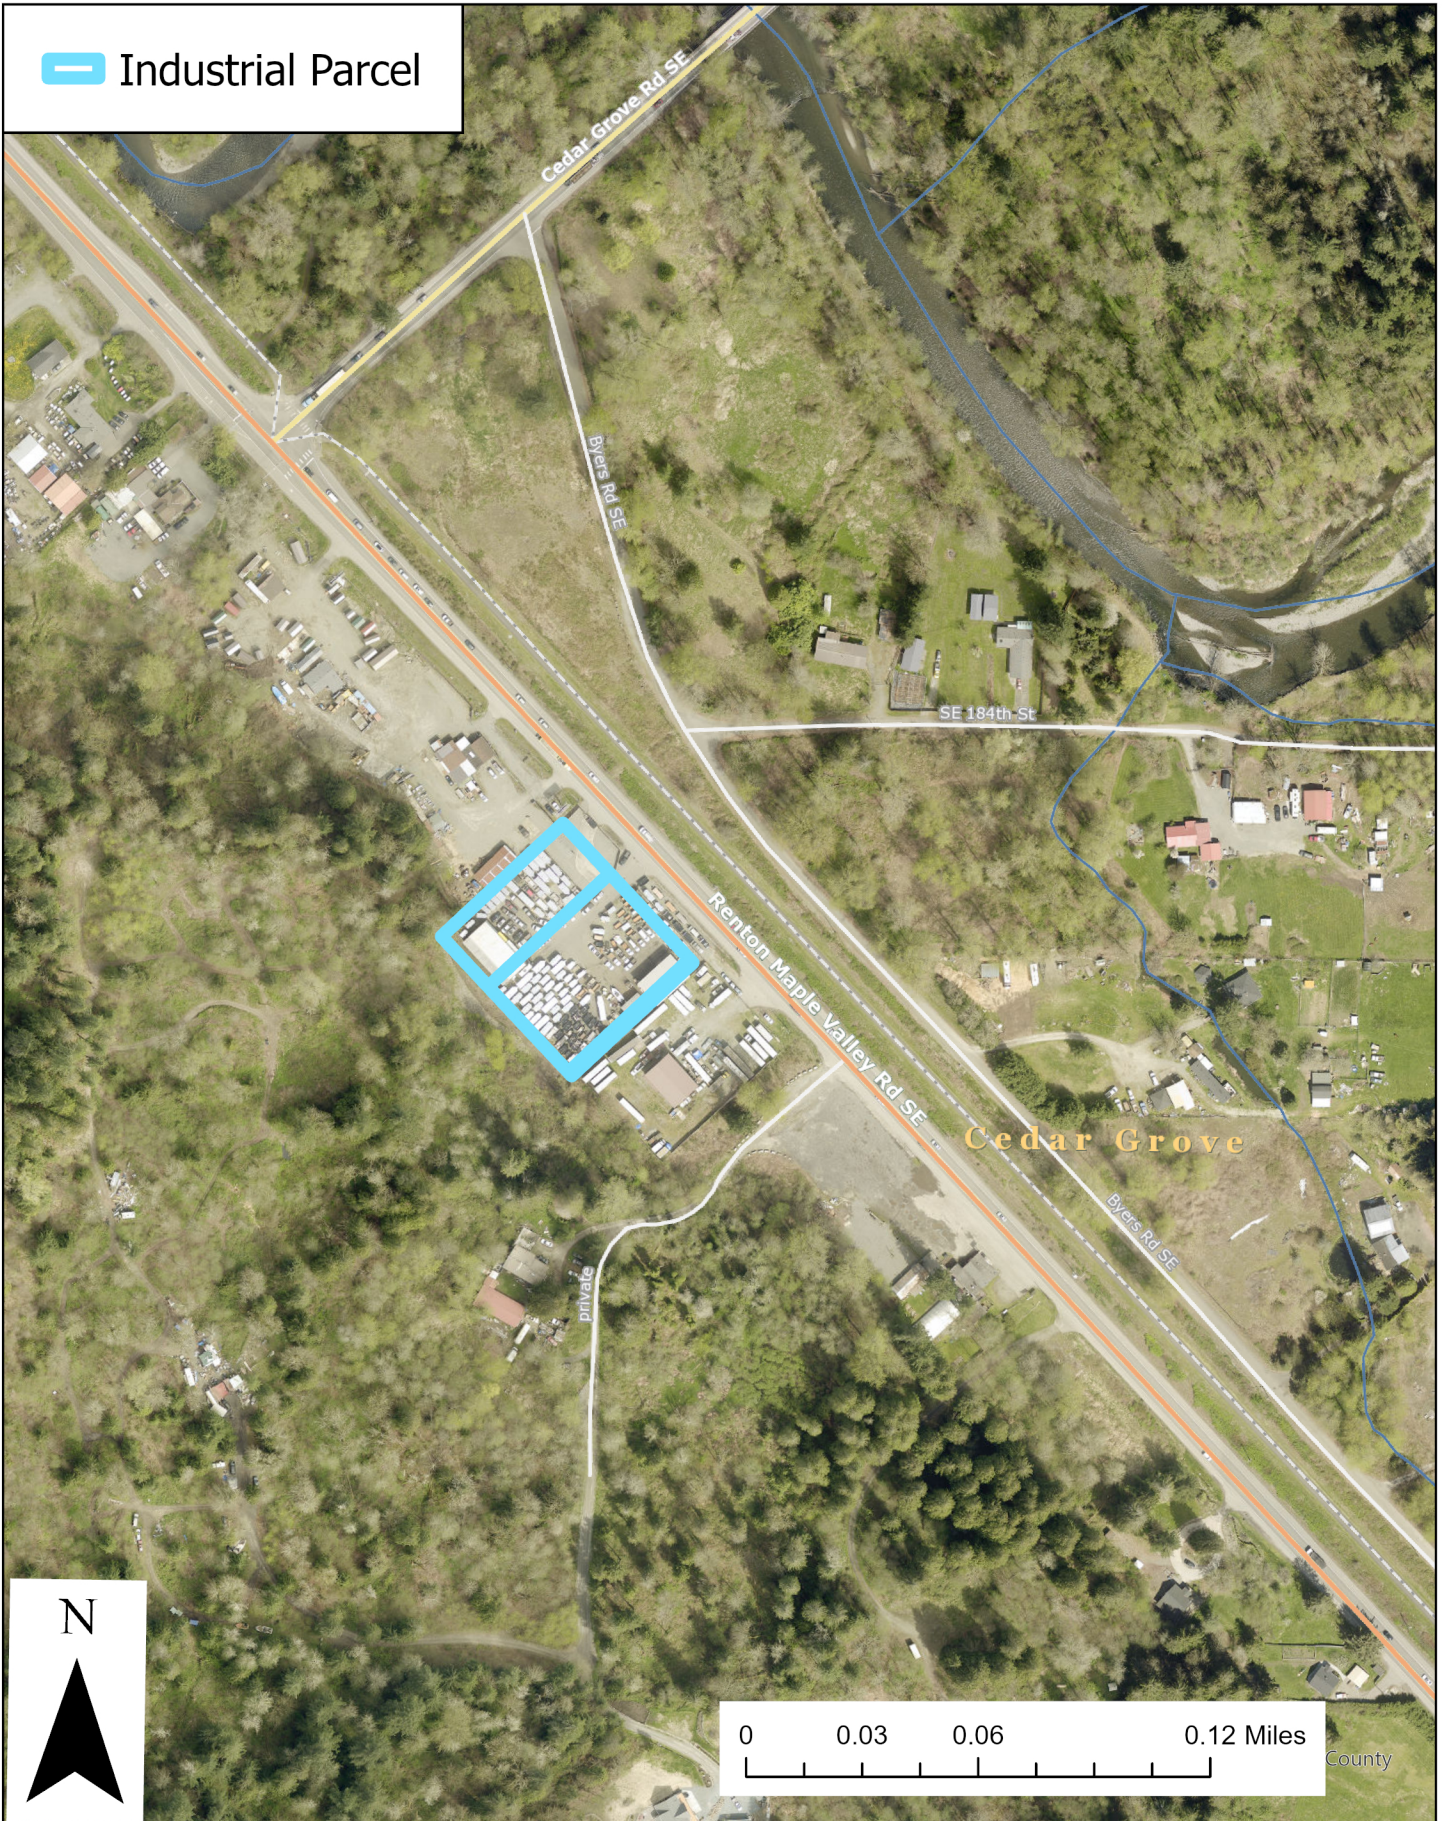

Nodes of Industrial-zoned Land in Rural King County

I-zoned Parcel near Lake Borst (D3)

I-zoned Parcels near Cedar Grove (D9)

I-zoned Parcel near Enumclaw (D9)

I-zoned Parcel in Fall City (D3)

I-zoned Parcels near Happy Valley (D3)

I-zoned Parcels near Maple Valley (D9)

I-zoned Parcel near Maple Valley Heights (D9)

I-zoned Parcels in Preston (D3)