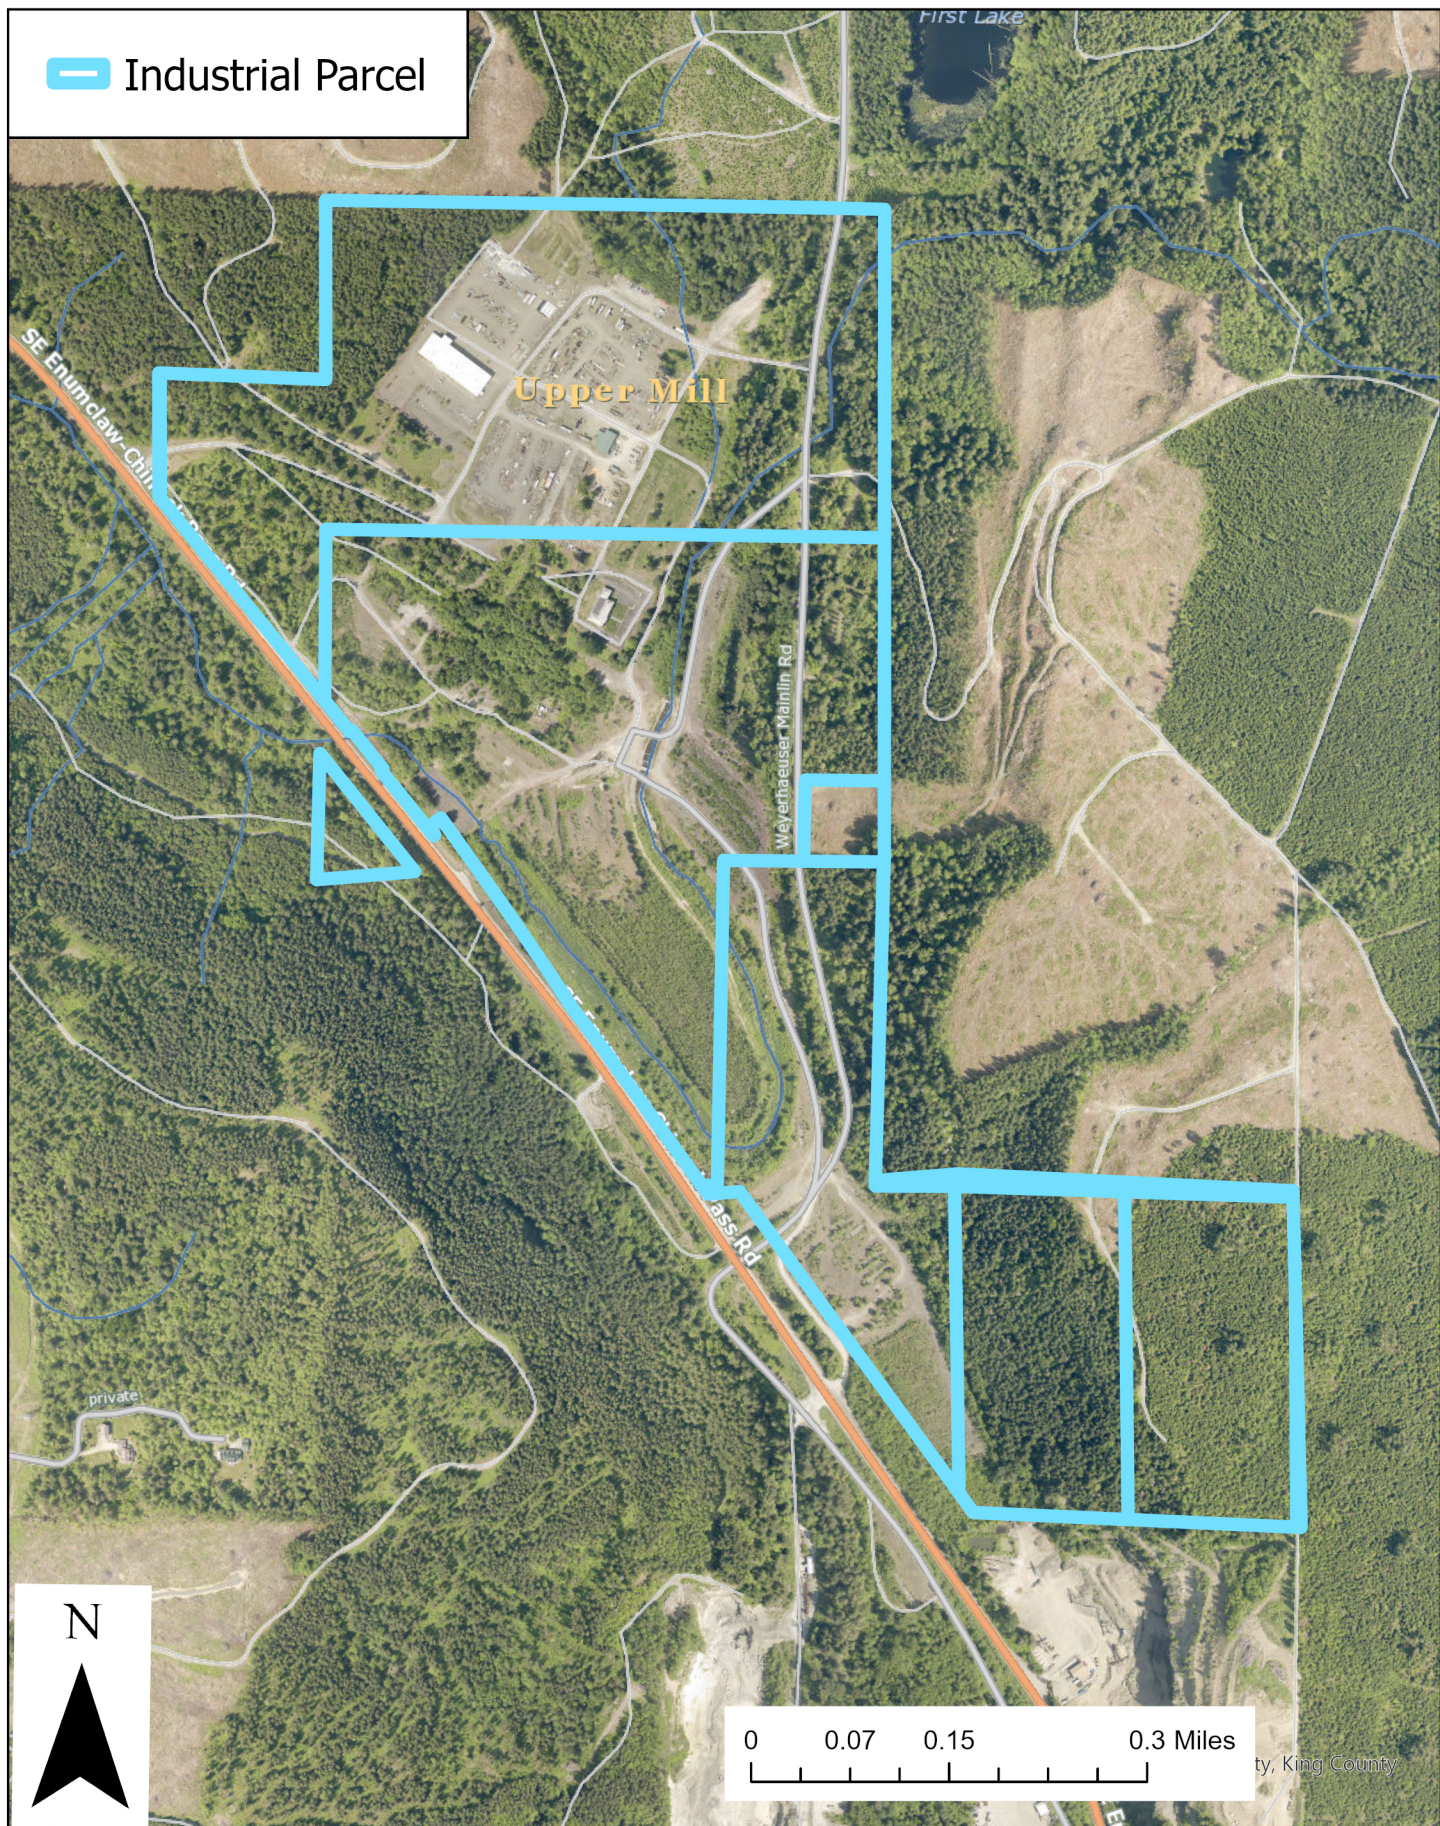

Nodes of Industrial-zoned Land in Rural King County

I-zoned Parcel near Lake Borst (D3)

I-zoned Parcels near Cedar Grove (D9)

I-zoned Parcel near Enumclaw (D9)

I-zoned Parcel in Fall City (D3)

I-zoned Parcels near Happy Valley (D3)

I-zoned Parcels near Maple Valley (D9)

I-zoned Parcel near Maple Valley Heights (D9)

I-zoned Parcels in Preston (D3)