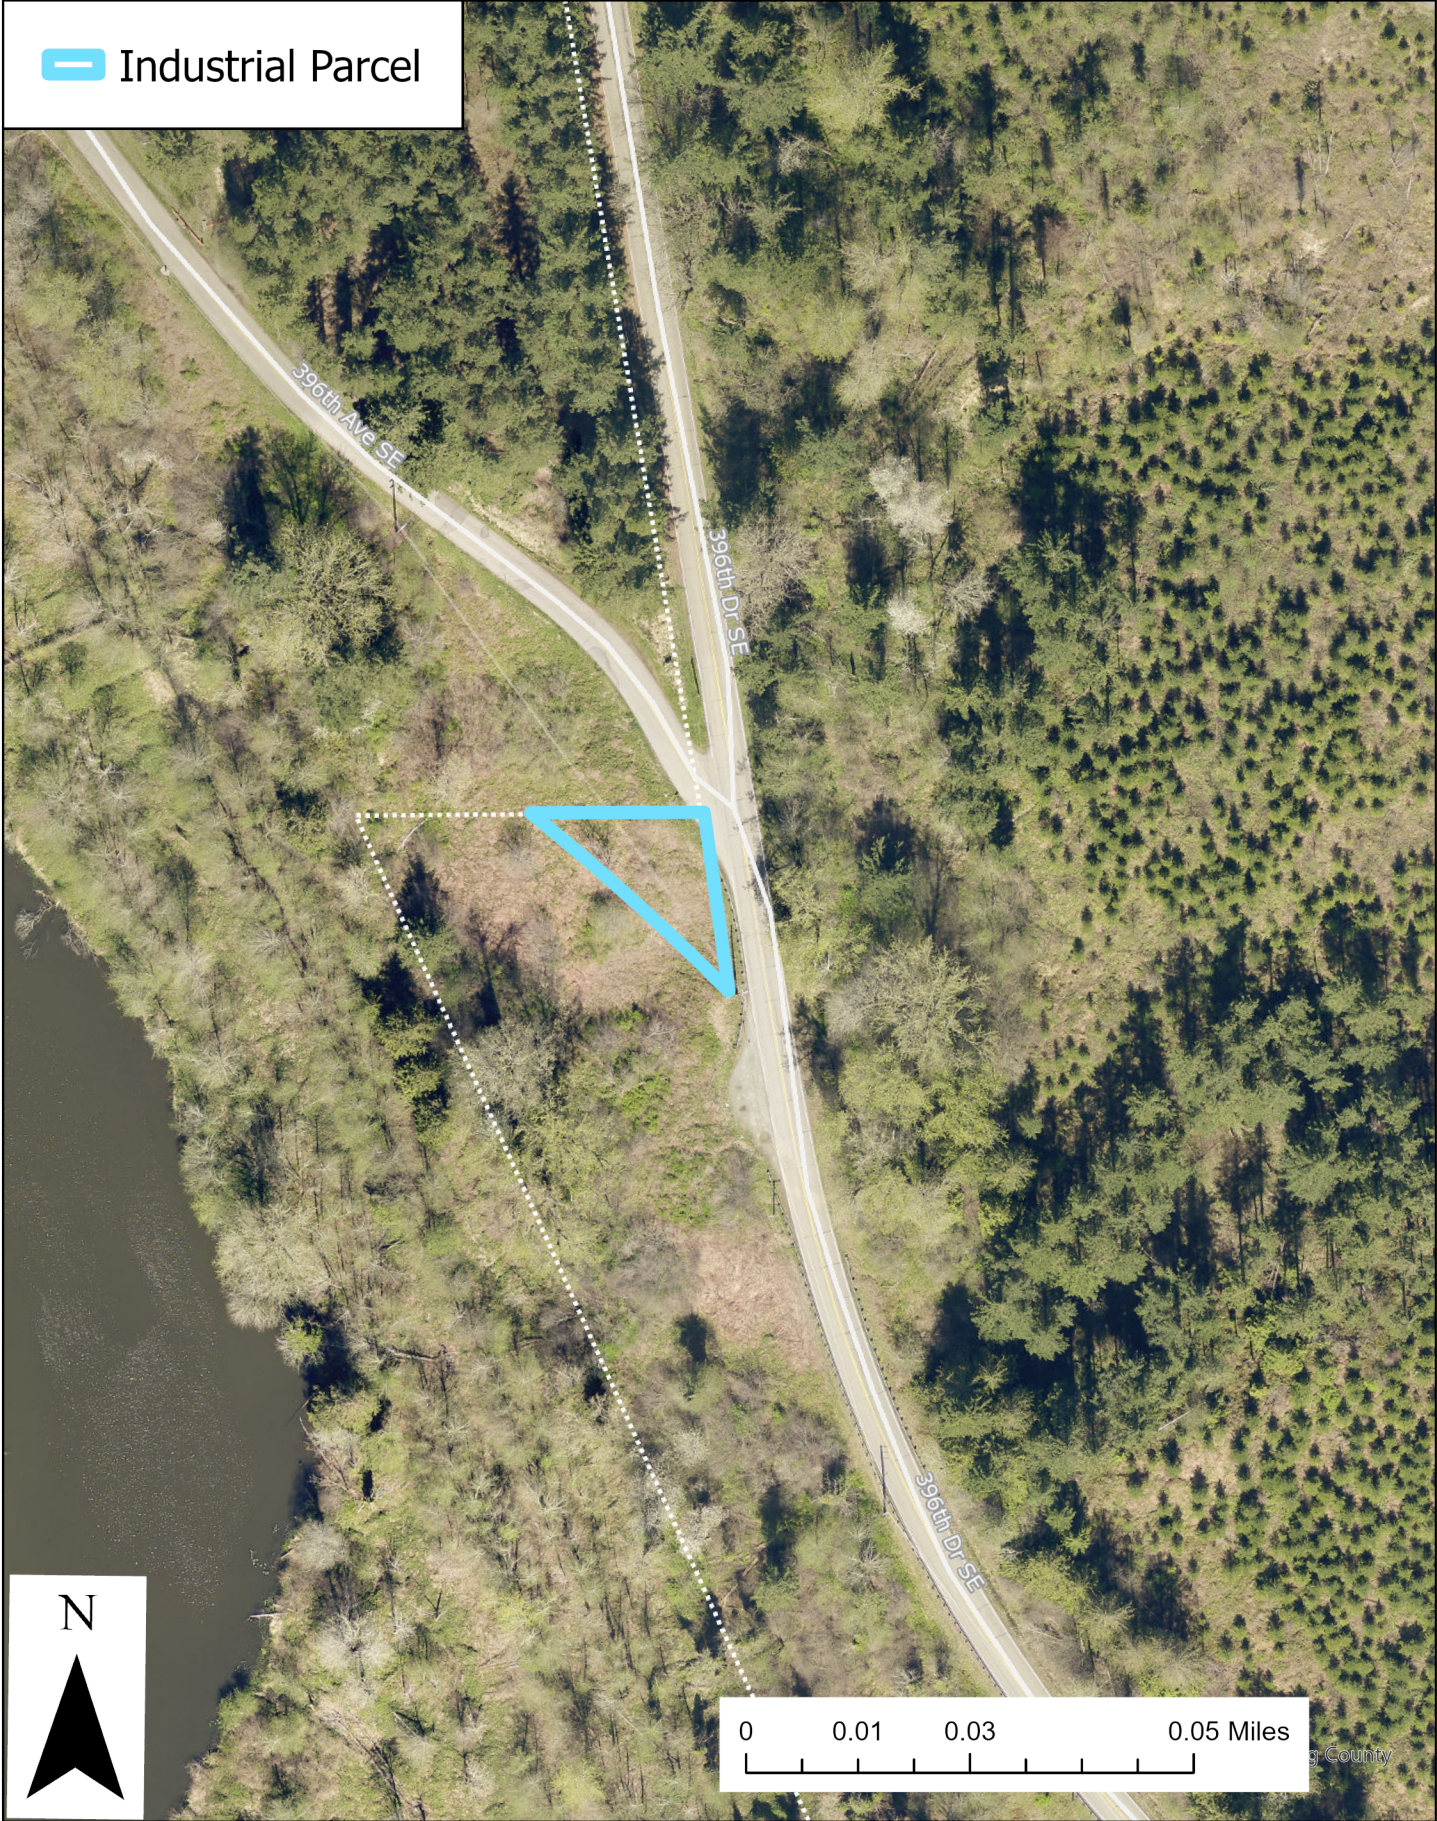

Nodes of Industrial-zoned Land in Rural King County

I-zoned Parcel near Lake Borst (D3)

I-zoned Parcels near Cedar Grove (D9)

I-zoned Parcel near Enumclaw (D9)

I-zoned Parcel in Fall City (D3)

I-zoned Parcels near Happy Valley (D3)

I-zoned Parcels near Maple Valley (D9)

I-zoned Parcel near Maple Valley Heights (D9)

I-zoned Parcels in Preston (D3)