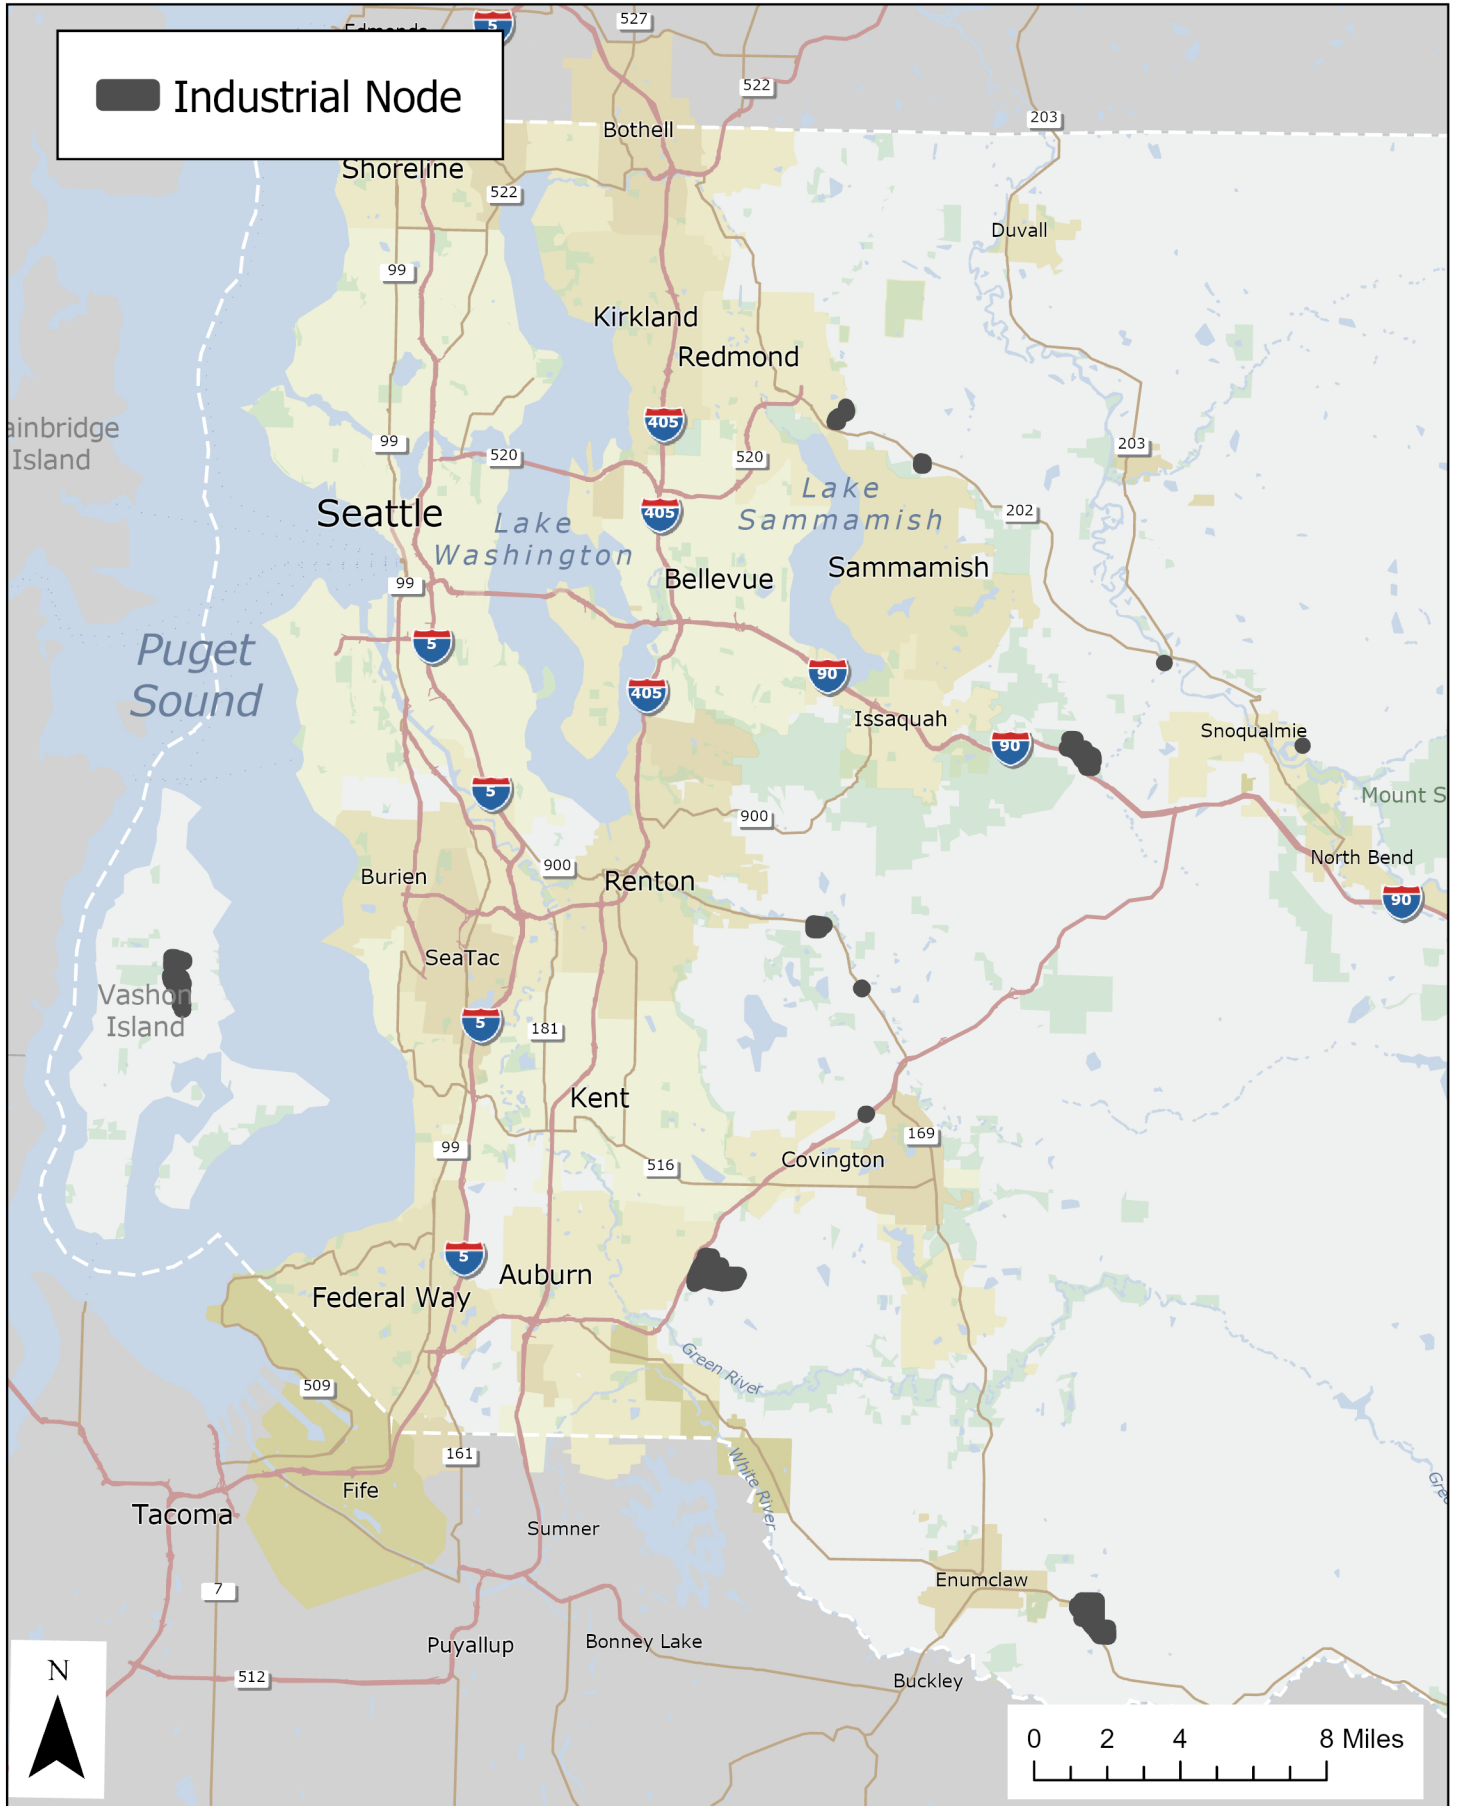

Nodes of Industrial-zoned Land in Rural King County

I-zoned Parcel near Lake Borst (D3)

I-zoned Parcels near Cedar Grove (D9)

I-zoned Parcel near Enumclaw (D9)

I-zoned Parcel in Fall City (D3)

I-zoned Parcels near Happy Valley (D3)

I-zoned Parcels near Maple Valley (D9)

I-zoned Parcel near Maple Valley Heights (D9)

I-zoned Parcels in Preston (D3)