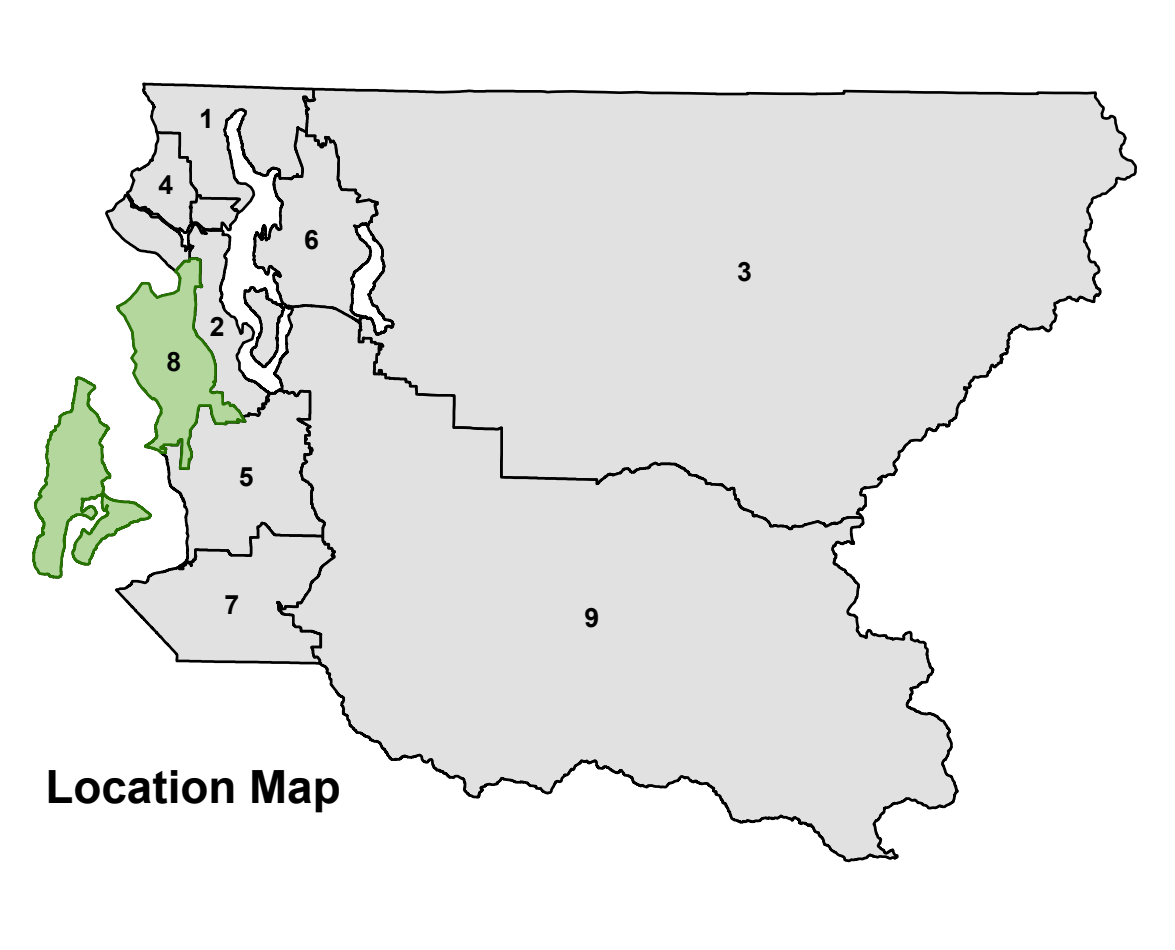

1. **Legend**
2. 2023 Precincts
   - Cities
     - Burien
     - Unincorporated King County
     - Seattle
     - Tukwila
   - Legislative District Boundaries
   - Congressional District Boundaries
   - Streets
   - Water
   - Parks

0 0.2 0.4 0.8 1.2 1.6 Miles

Produced by:
GIS Section
Department of Elections
March 2023