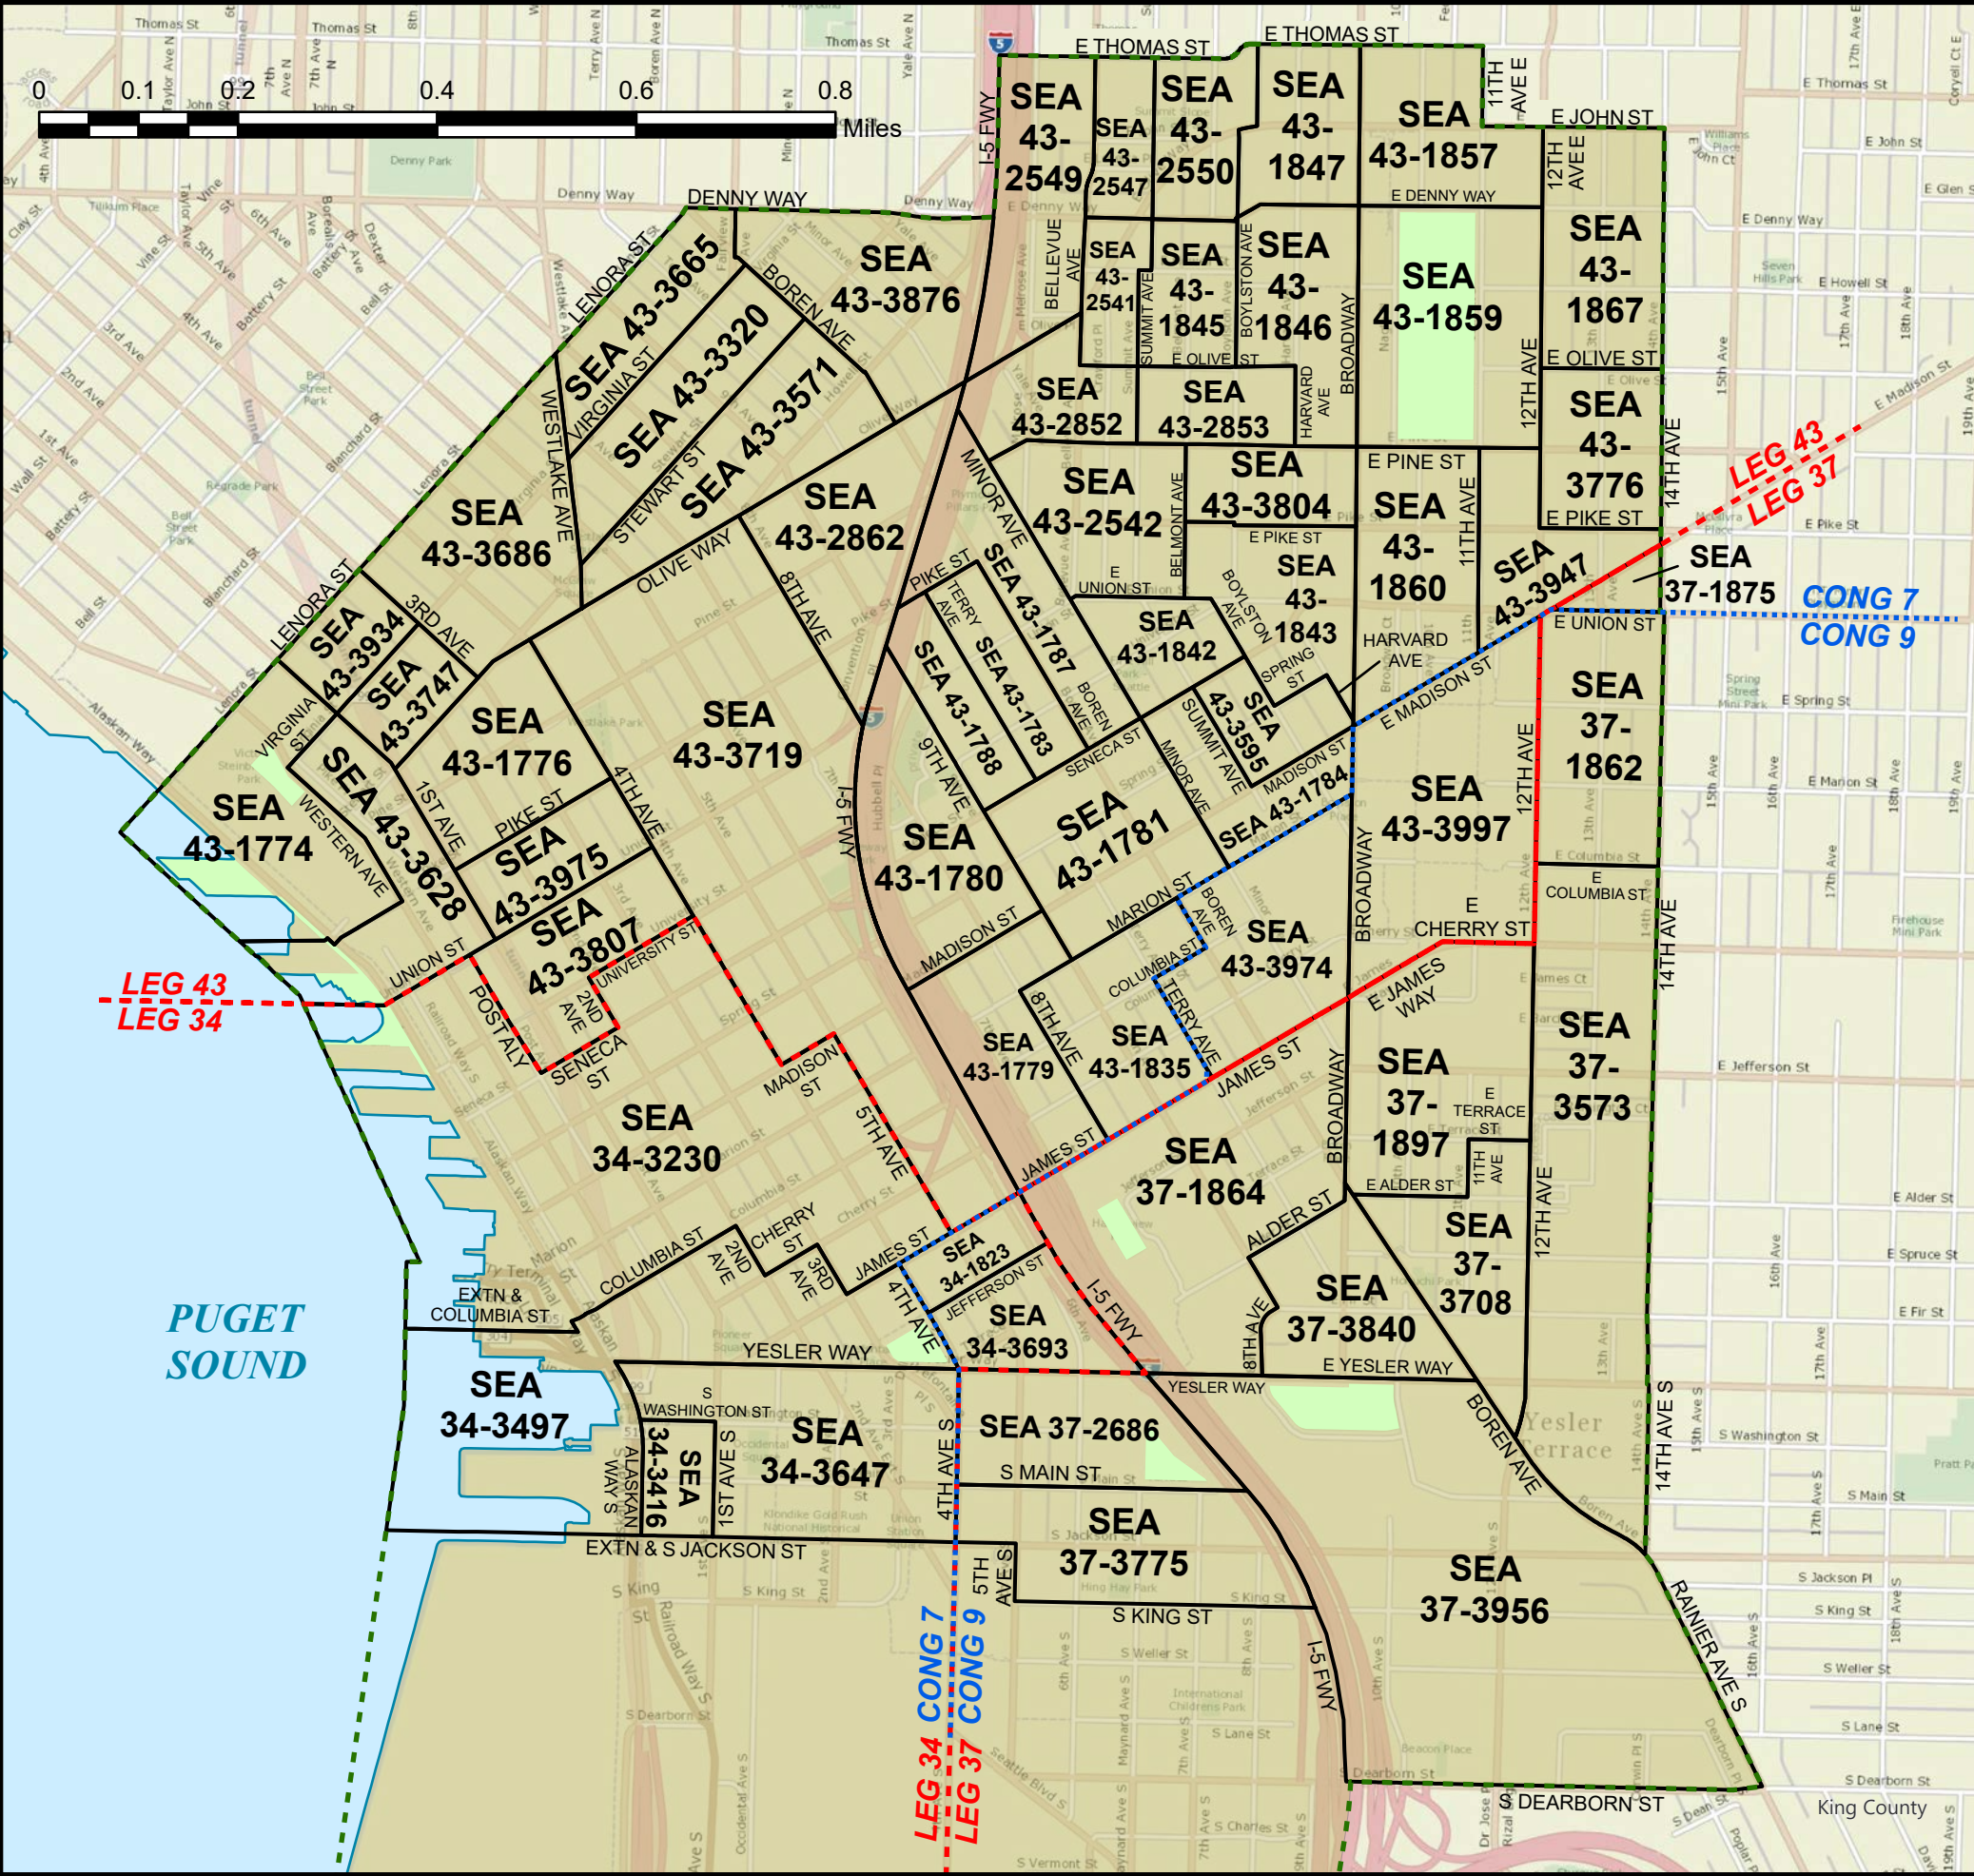

King County Council District 8

PUGET SOUND

SEE DETAILS TO RIGHT

LEG 43
LEG 34

LEG 43
LEG 37

CONG 7
CONG 9