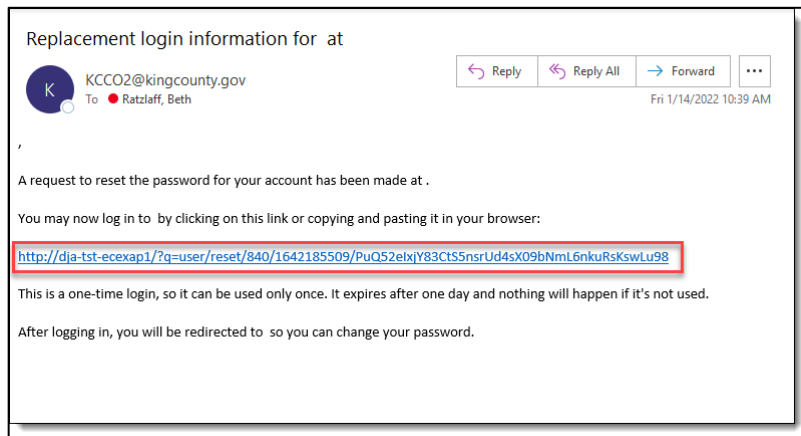

5. Check your email for the link to reset your password.