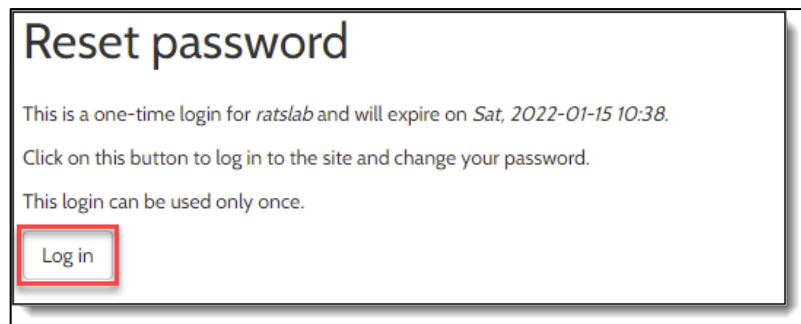

6. Click the **Login** button on the **Reset Password** screen.