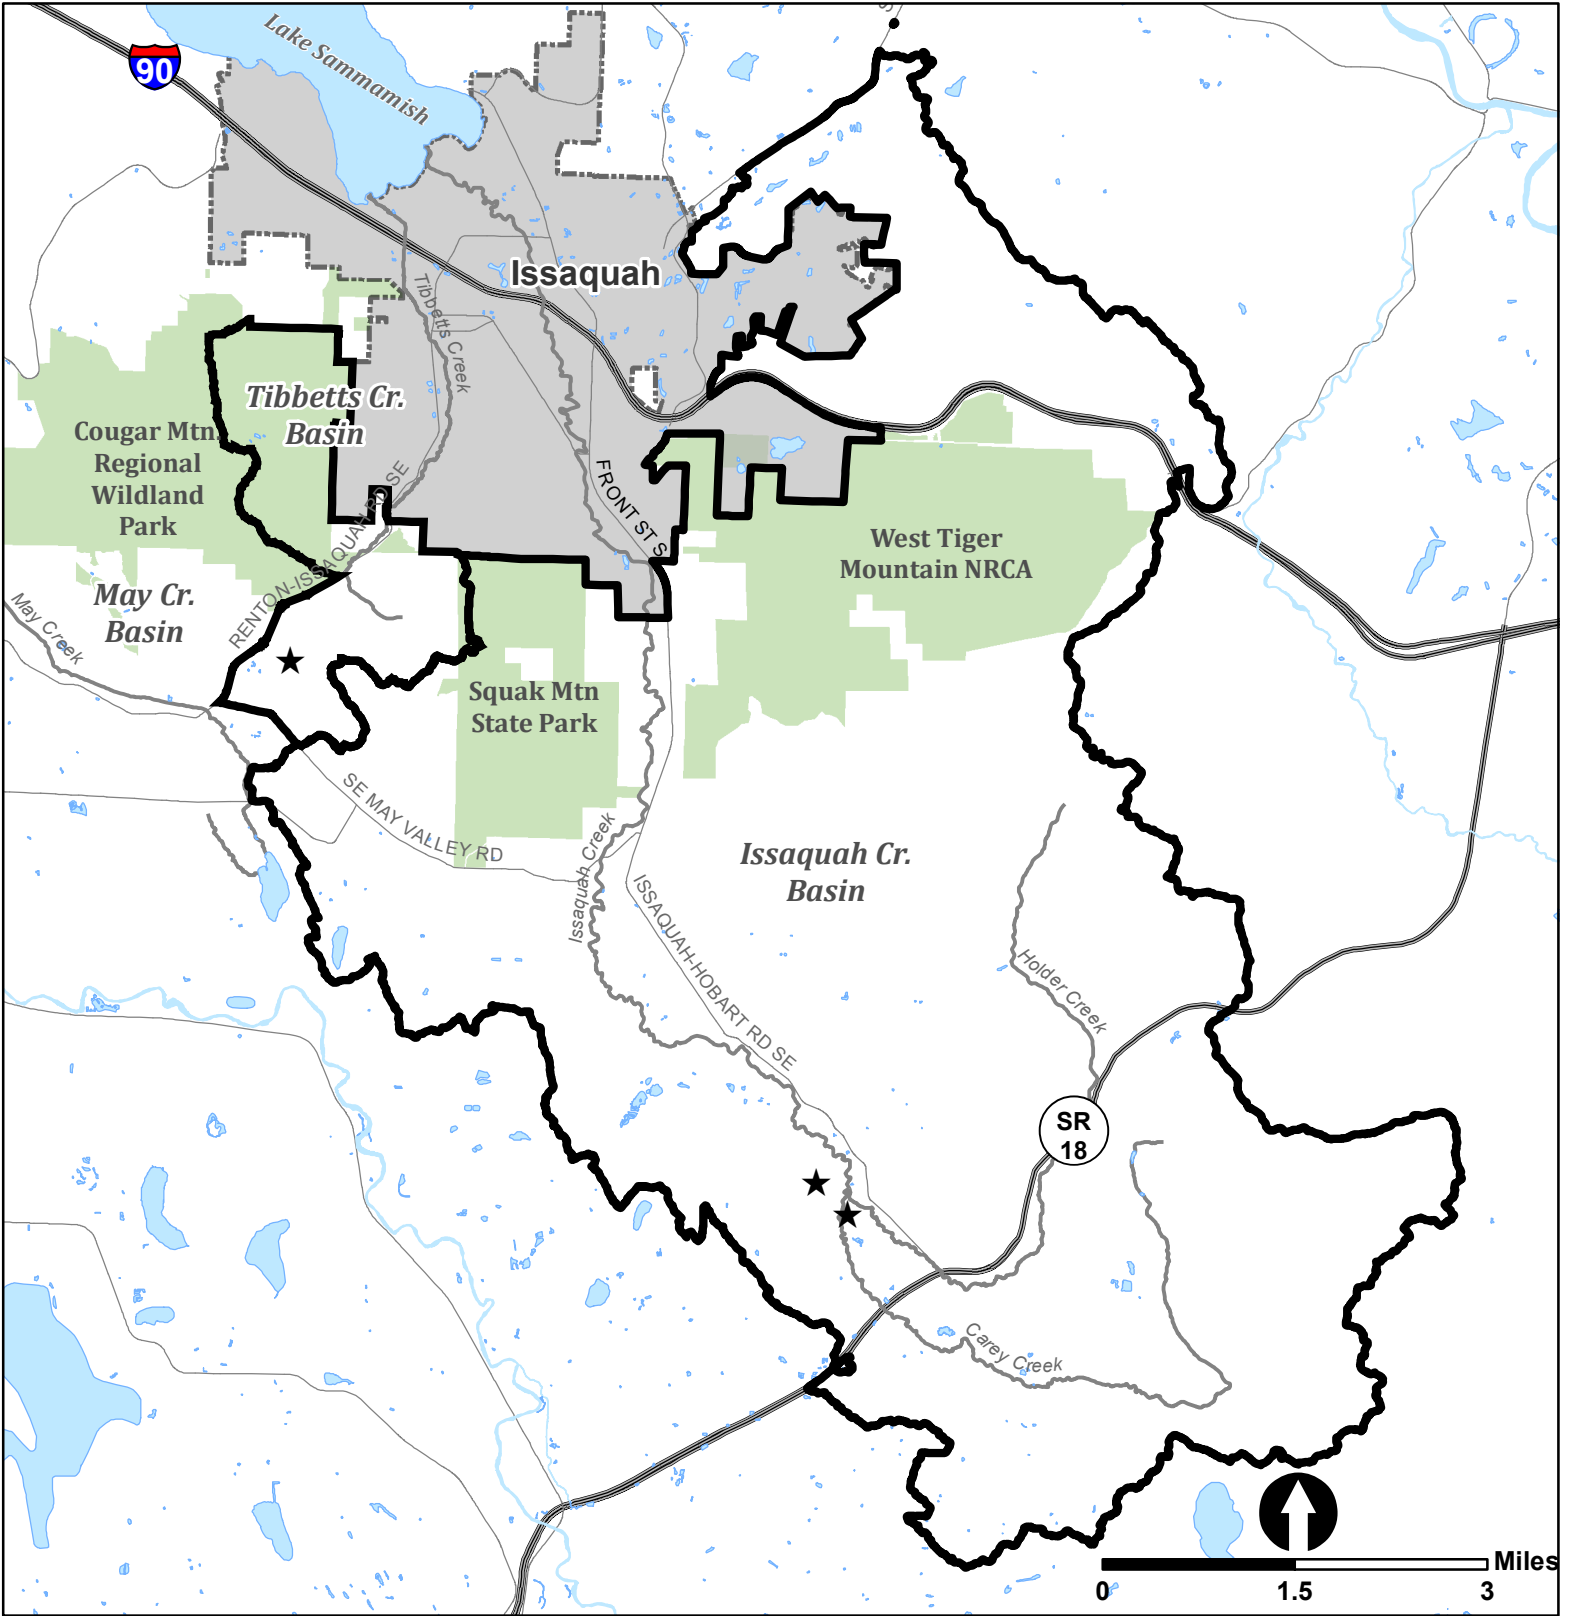

ISSAQUAH - KING COUNTY TDR SENDING AREAS

- TDR Sending Area
- Existing TDR Sending Sites
- City of Issaquah
- Basin boundaries

ABOUT THIS MAP: This map shows areas of rural, unincorporated King County that are eligible "Sending Areas" from which rural development rights could be transferred into the City of Issaquah TDR Receiving Areas.