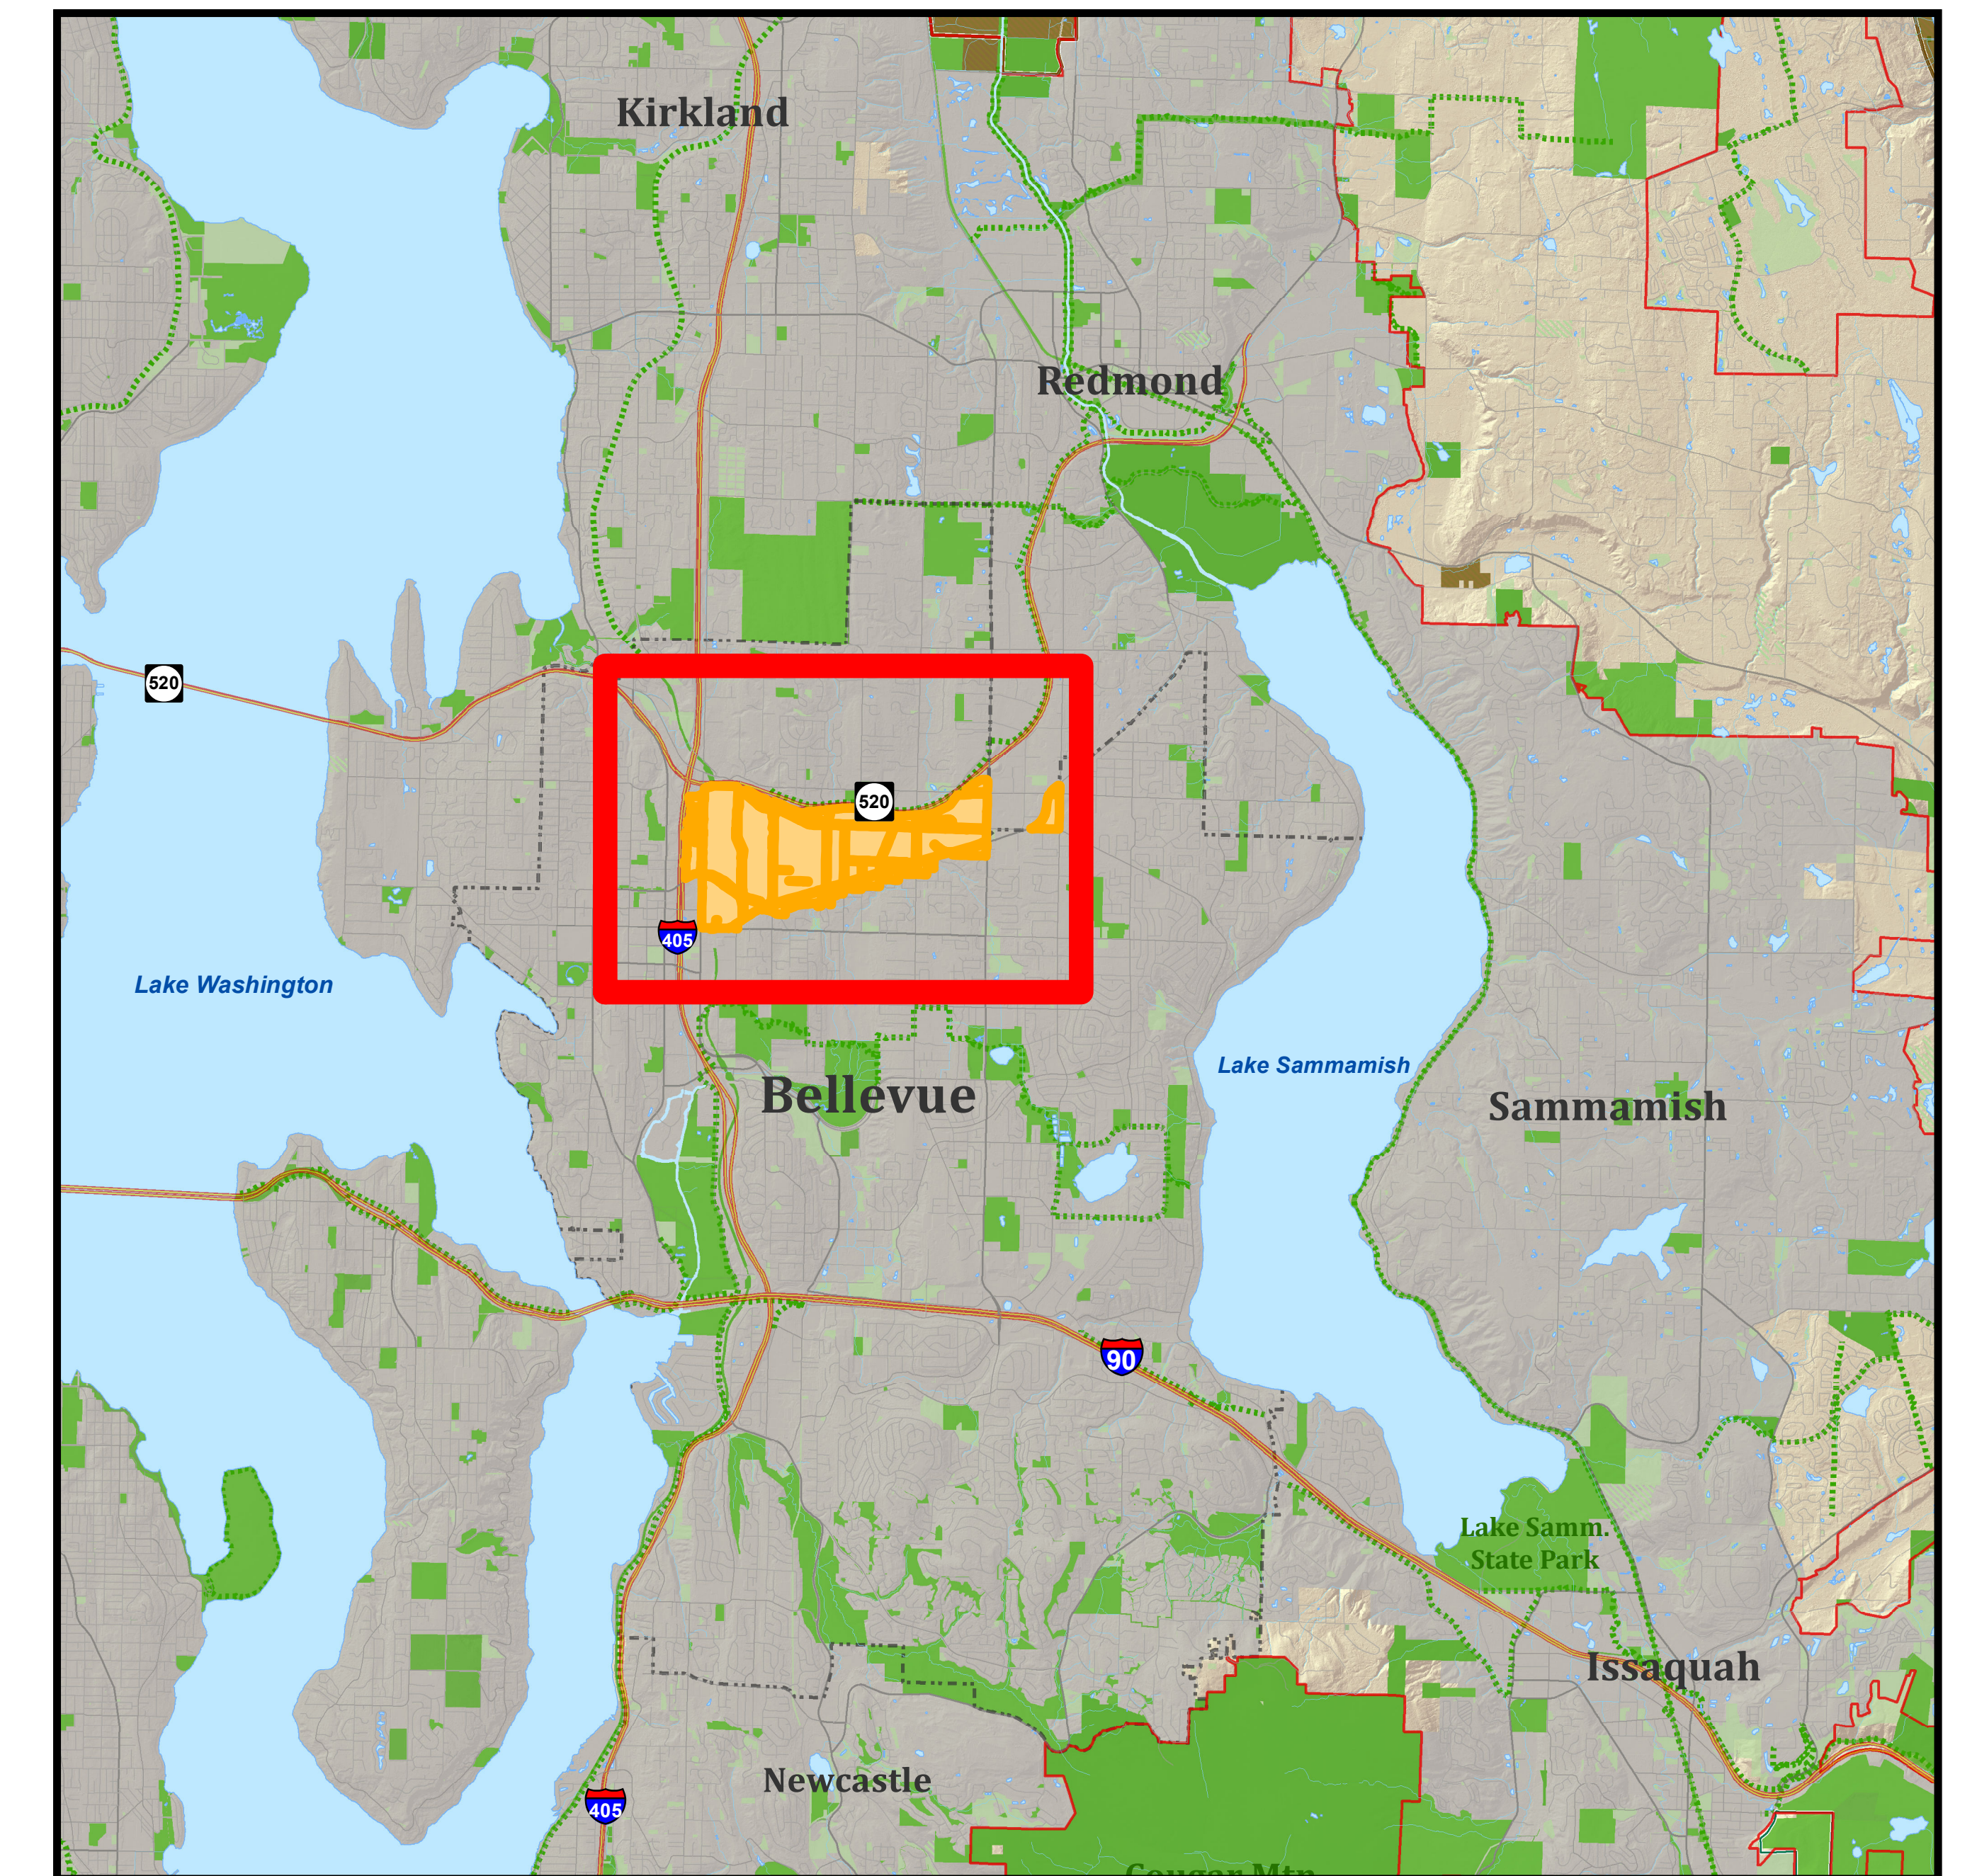

City of Bellevue-Bel-Red Subarea TDR Receiving Area

Other Features Shown on Map

- Bel-Red Subarea
- City of Bellevue
- Incorporated Cities
- Public Lands
- Parks in King County
- Regional Trails