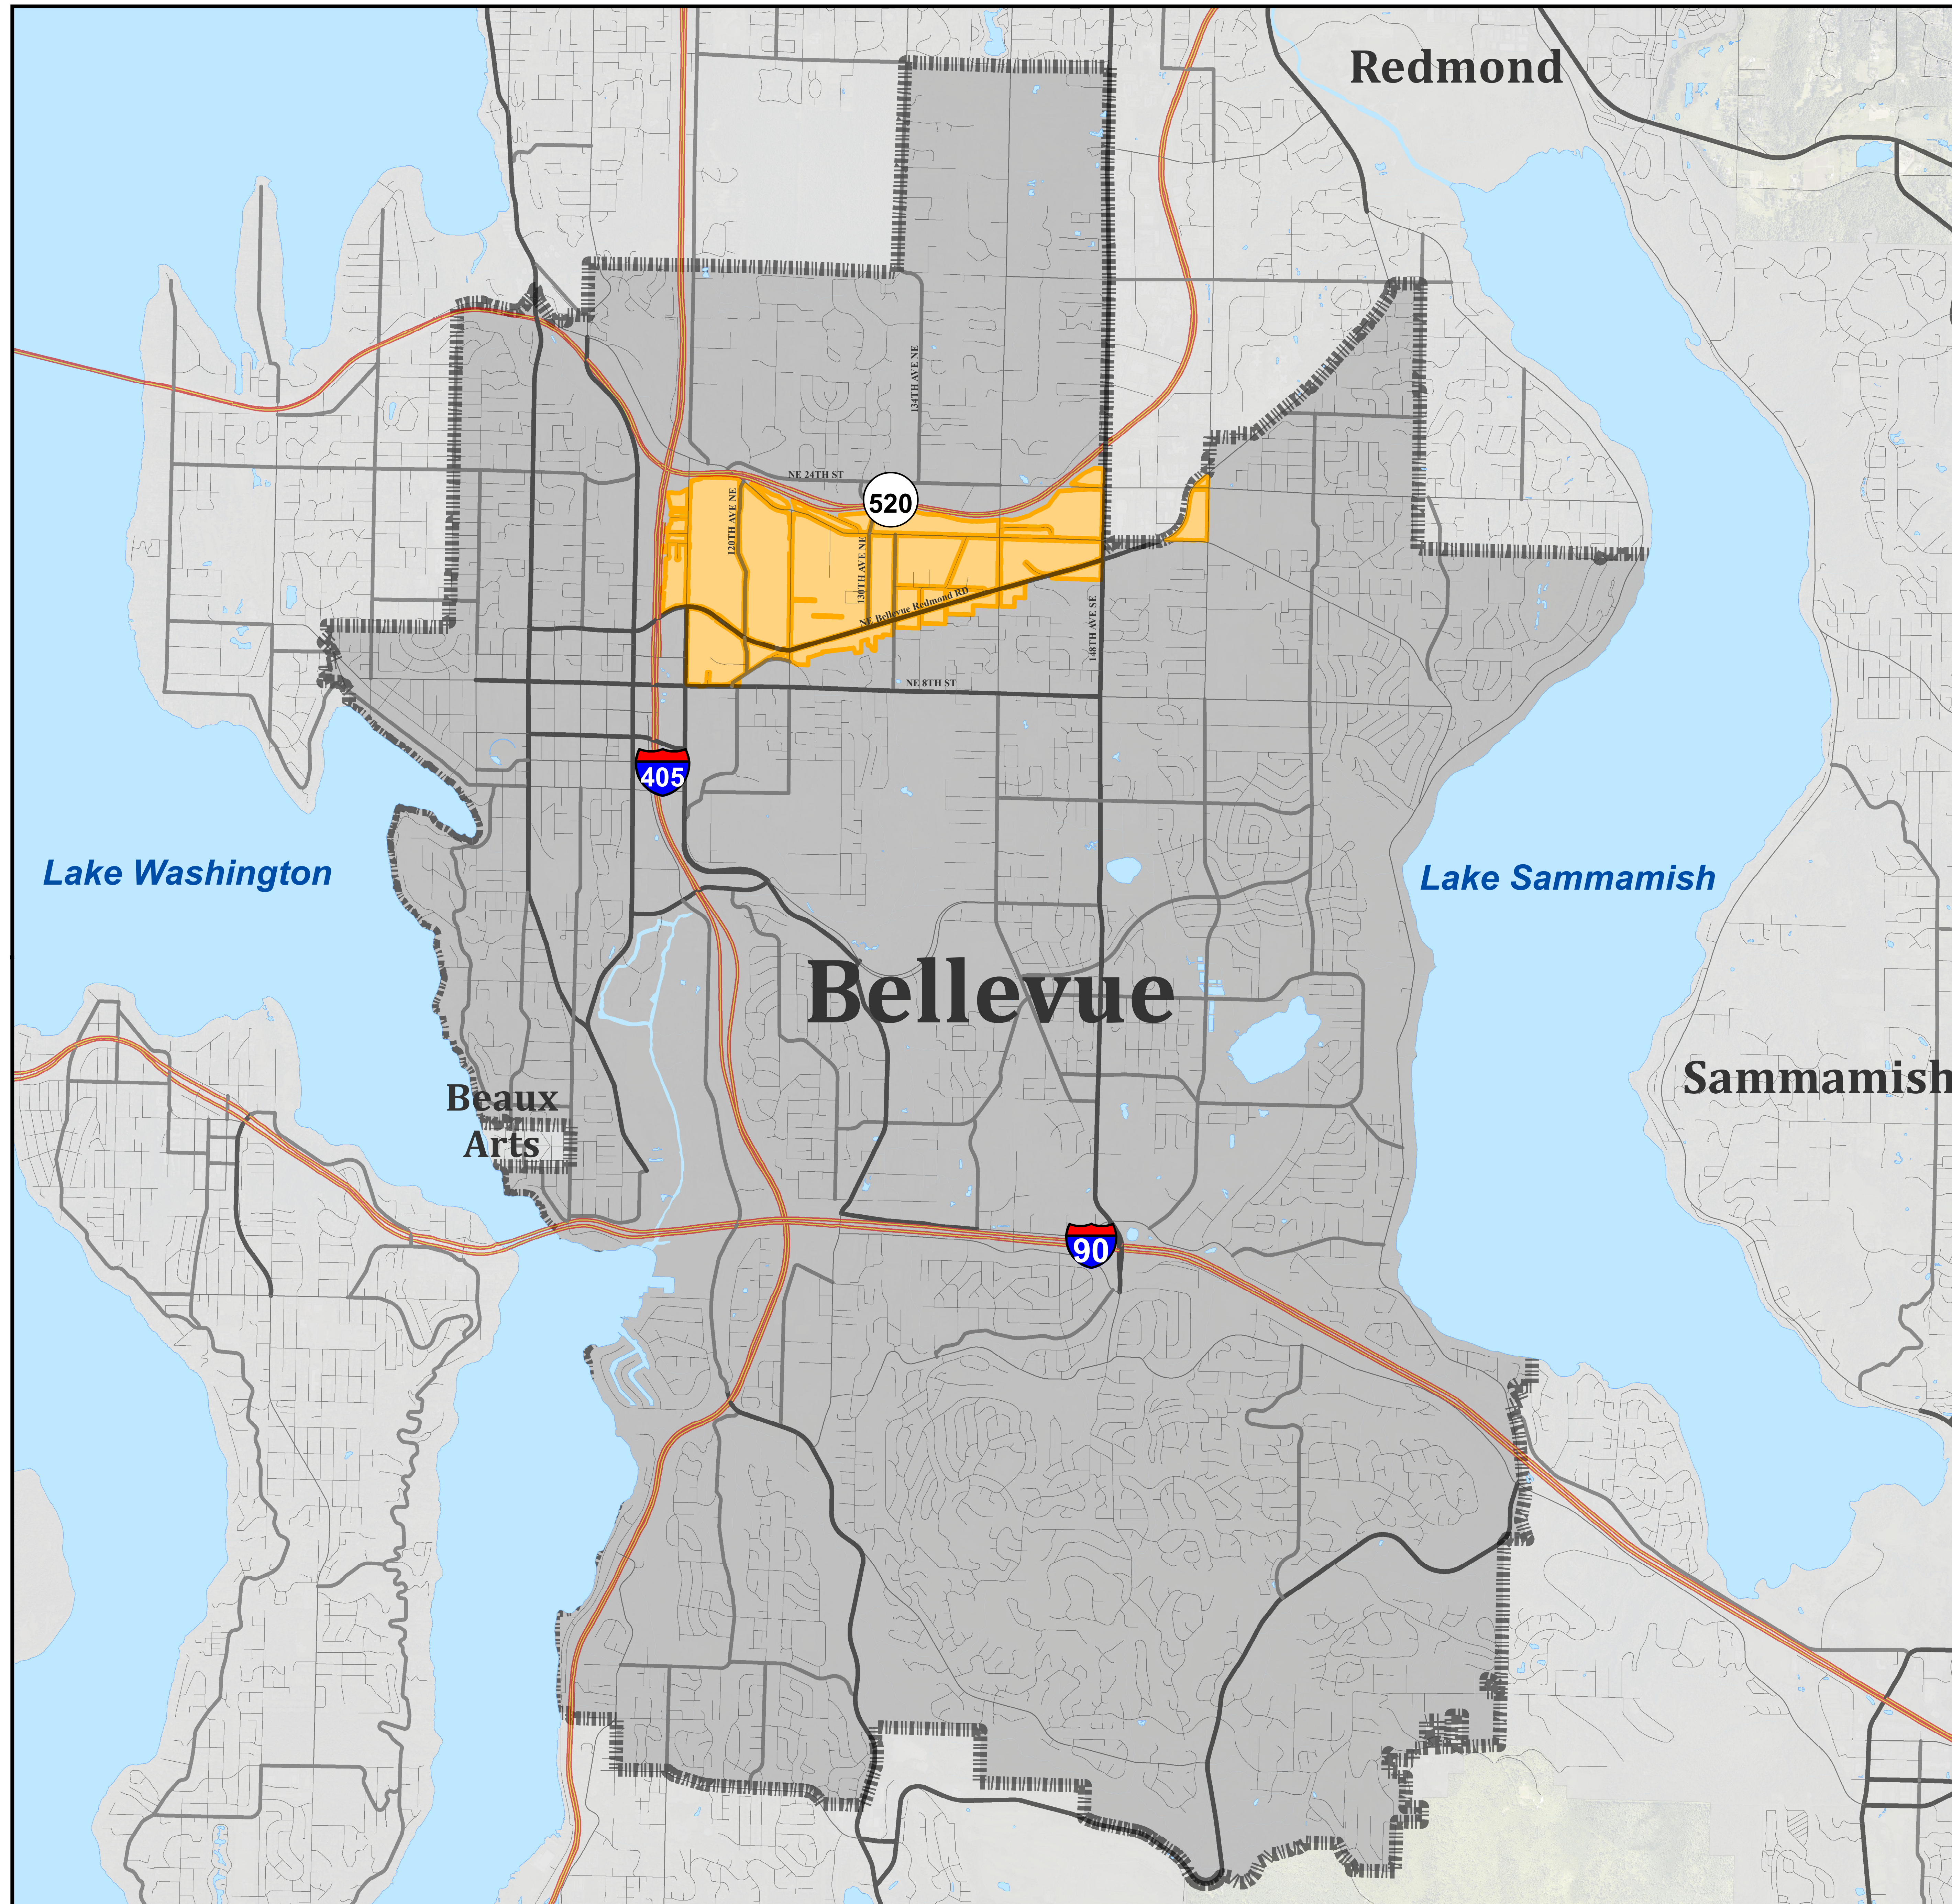

City of Bellevue-Bel-Red Subarea TDR Receiving Area

Other Features Shown on Map

- Bel-Red Subarea
- City of Bellevue
- Incorporated Cities
- Public Lands
- Parks in King County
- Regional Trails