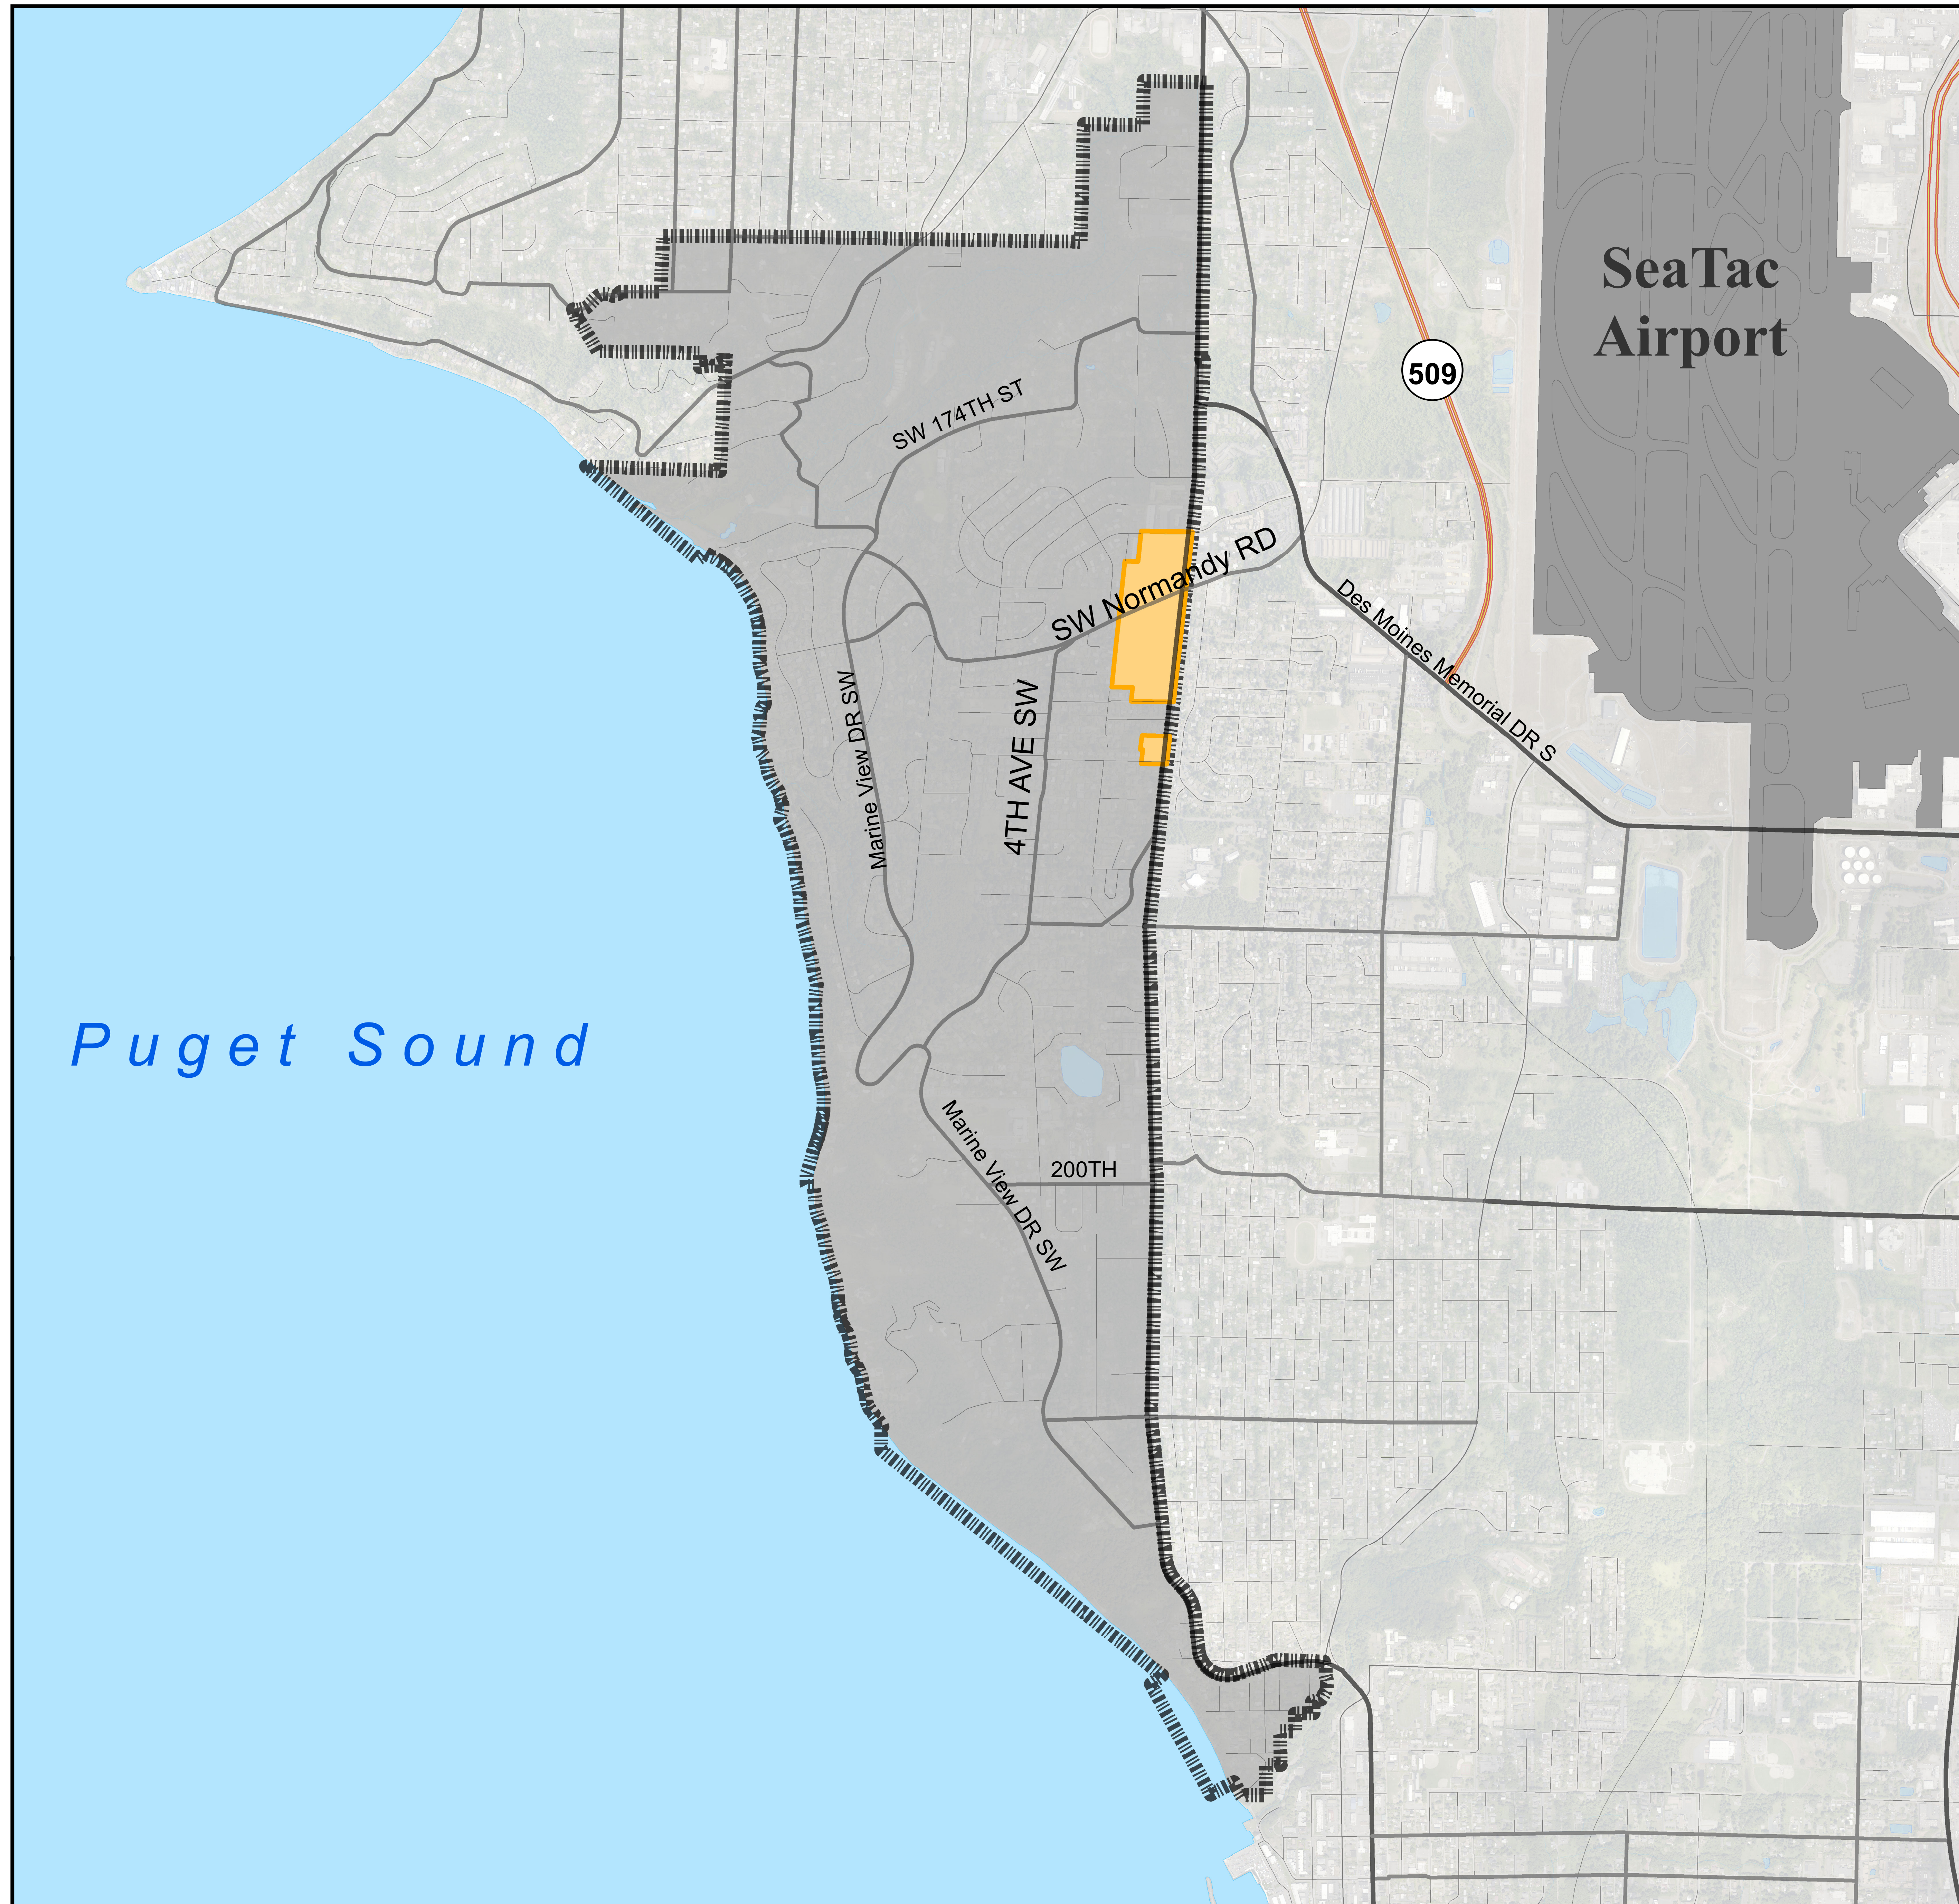

City of Normandy Park-Manhattan Village Subarea TDR Receiving Area

Other Features Shown on Map

- Manhattan Village Subarea
- City of Normandy Park
- Incorporated Cities
- Public Lands
- Parks in King County
- Regional Trails