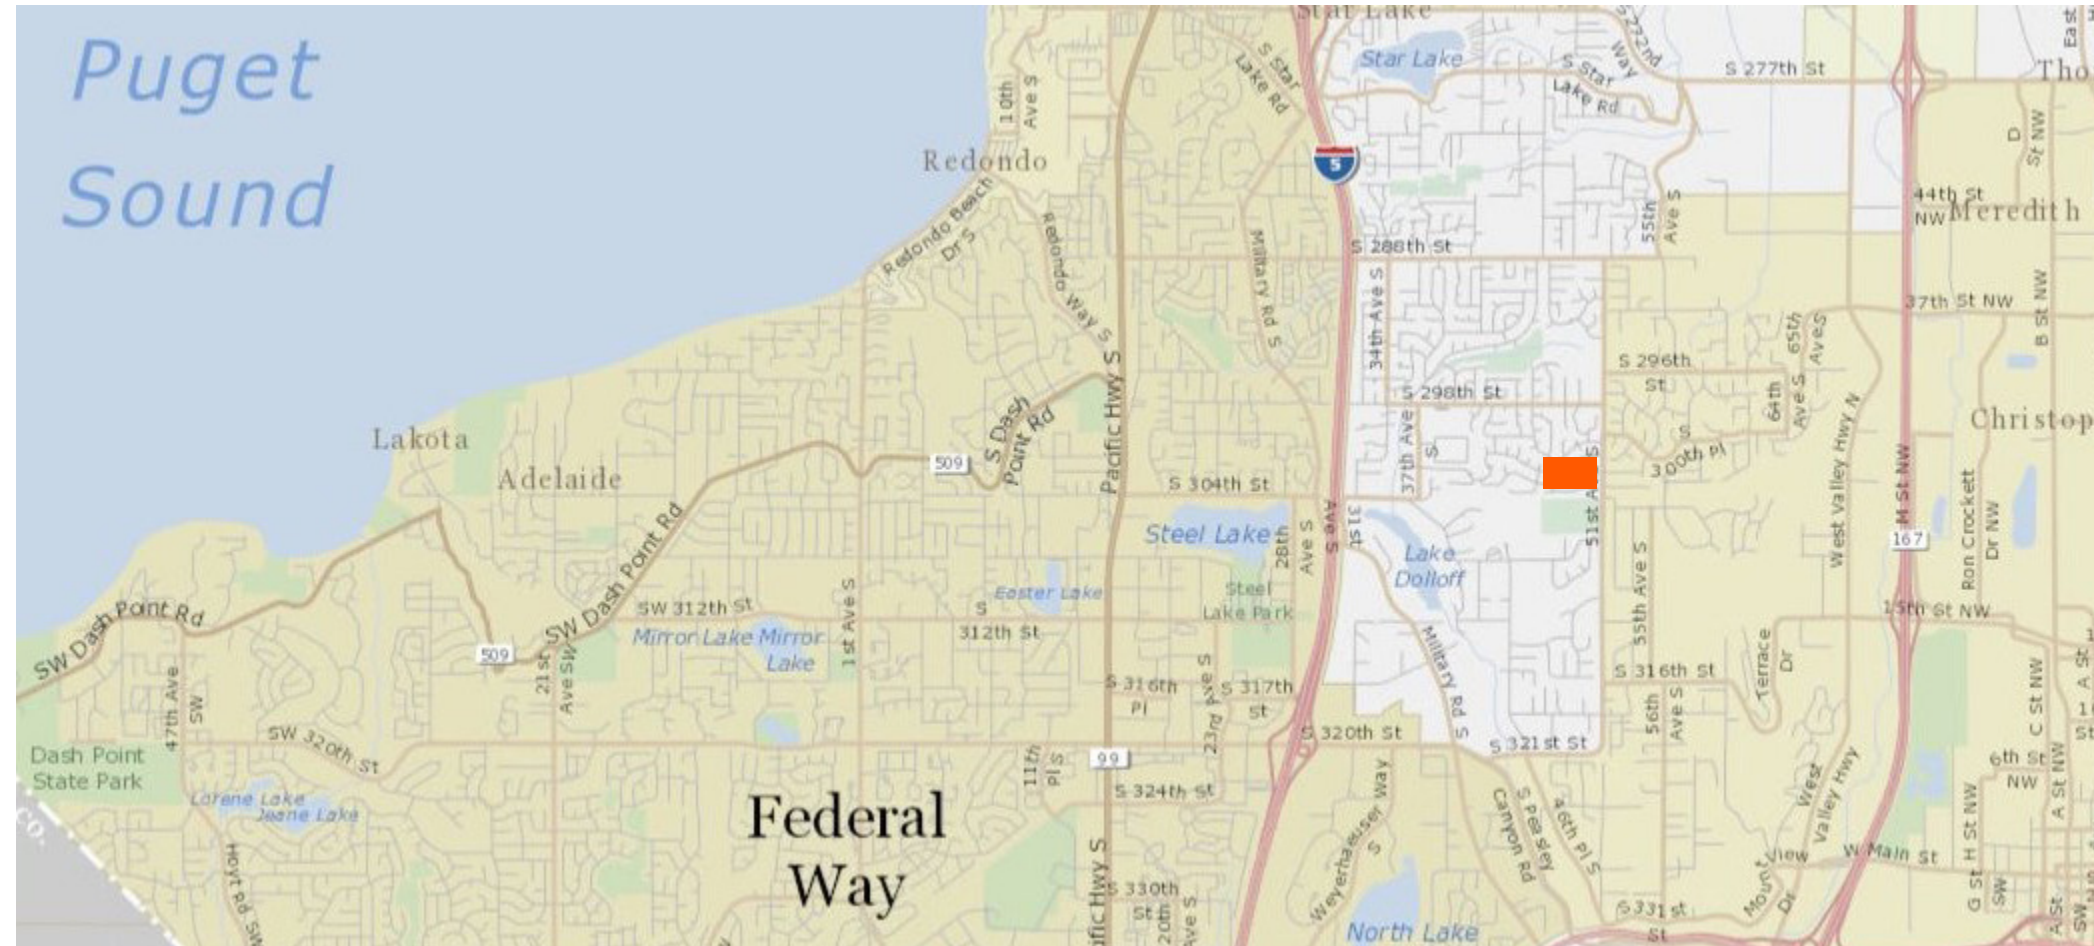

FUTURE PARK

LAKELAND NORTH

URBAN NATURE PARK

20 acres

- ✓ Trails
- ✓ Nature-based playground
- ✓ Shelter
- ✓ Parking
- ✓ Restroom

The goal of this park is to protect green spaces.

- ✗ Sports courts/ballfields
- ✗ Dog park
- ✗ Pump track

Kilo Middle School