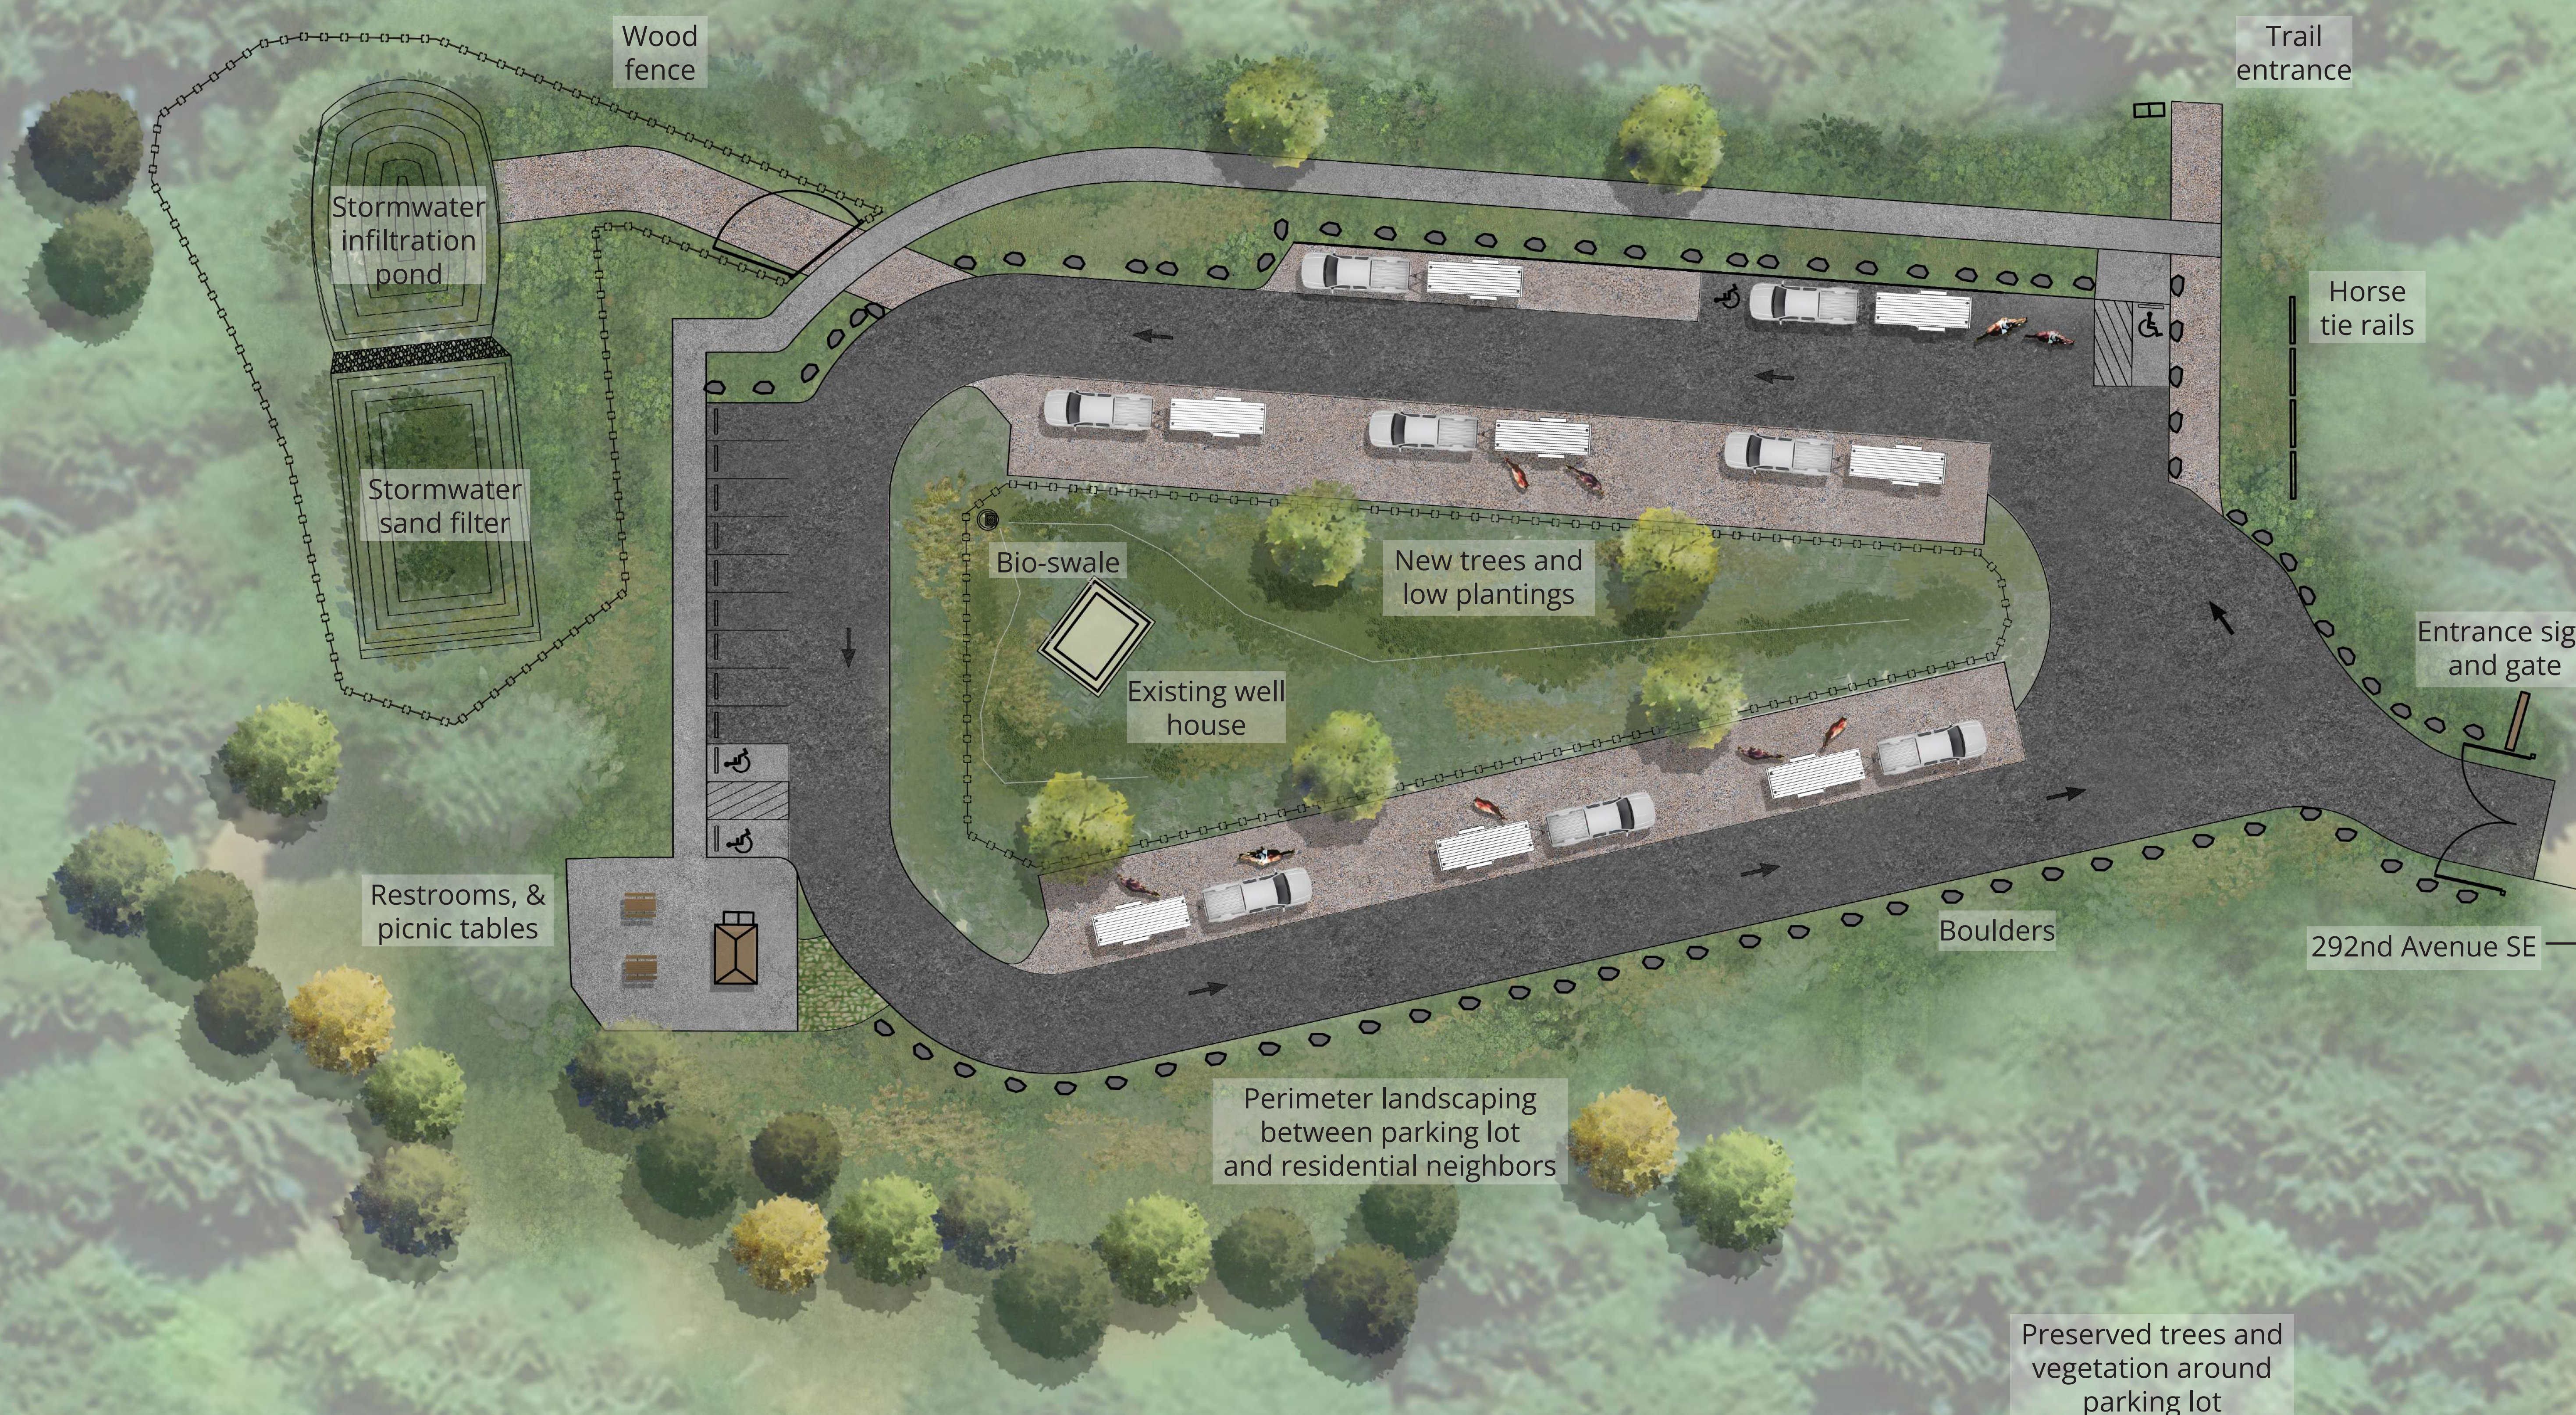

MATCH
LINE A

Little Lake Forest Trailhead

March 19, 2024

MATCH LINE A

MATCH LINE B

Preserved trees and vegetation around parking lot

292nd Avenue SE

New asphalt pullout

MATCH LINE B

Preserved trees and vegetation around parking lot

292nd Avenue SE

New asphalt pullout

March 19, 2024

Little Lake Forest Trailhead