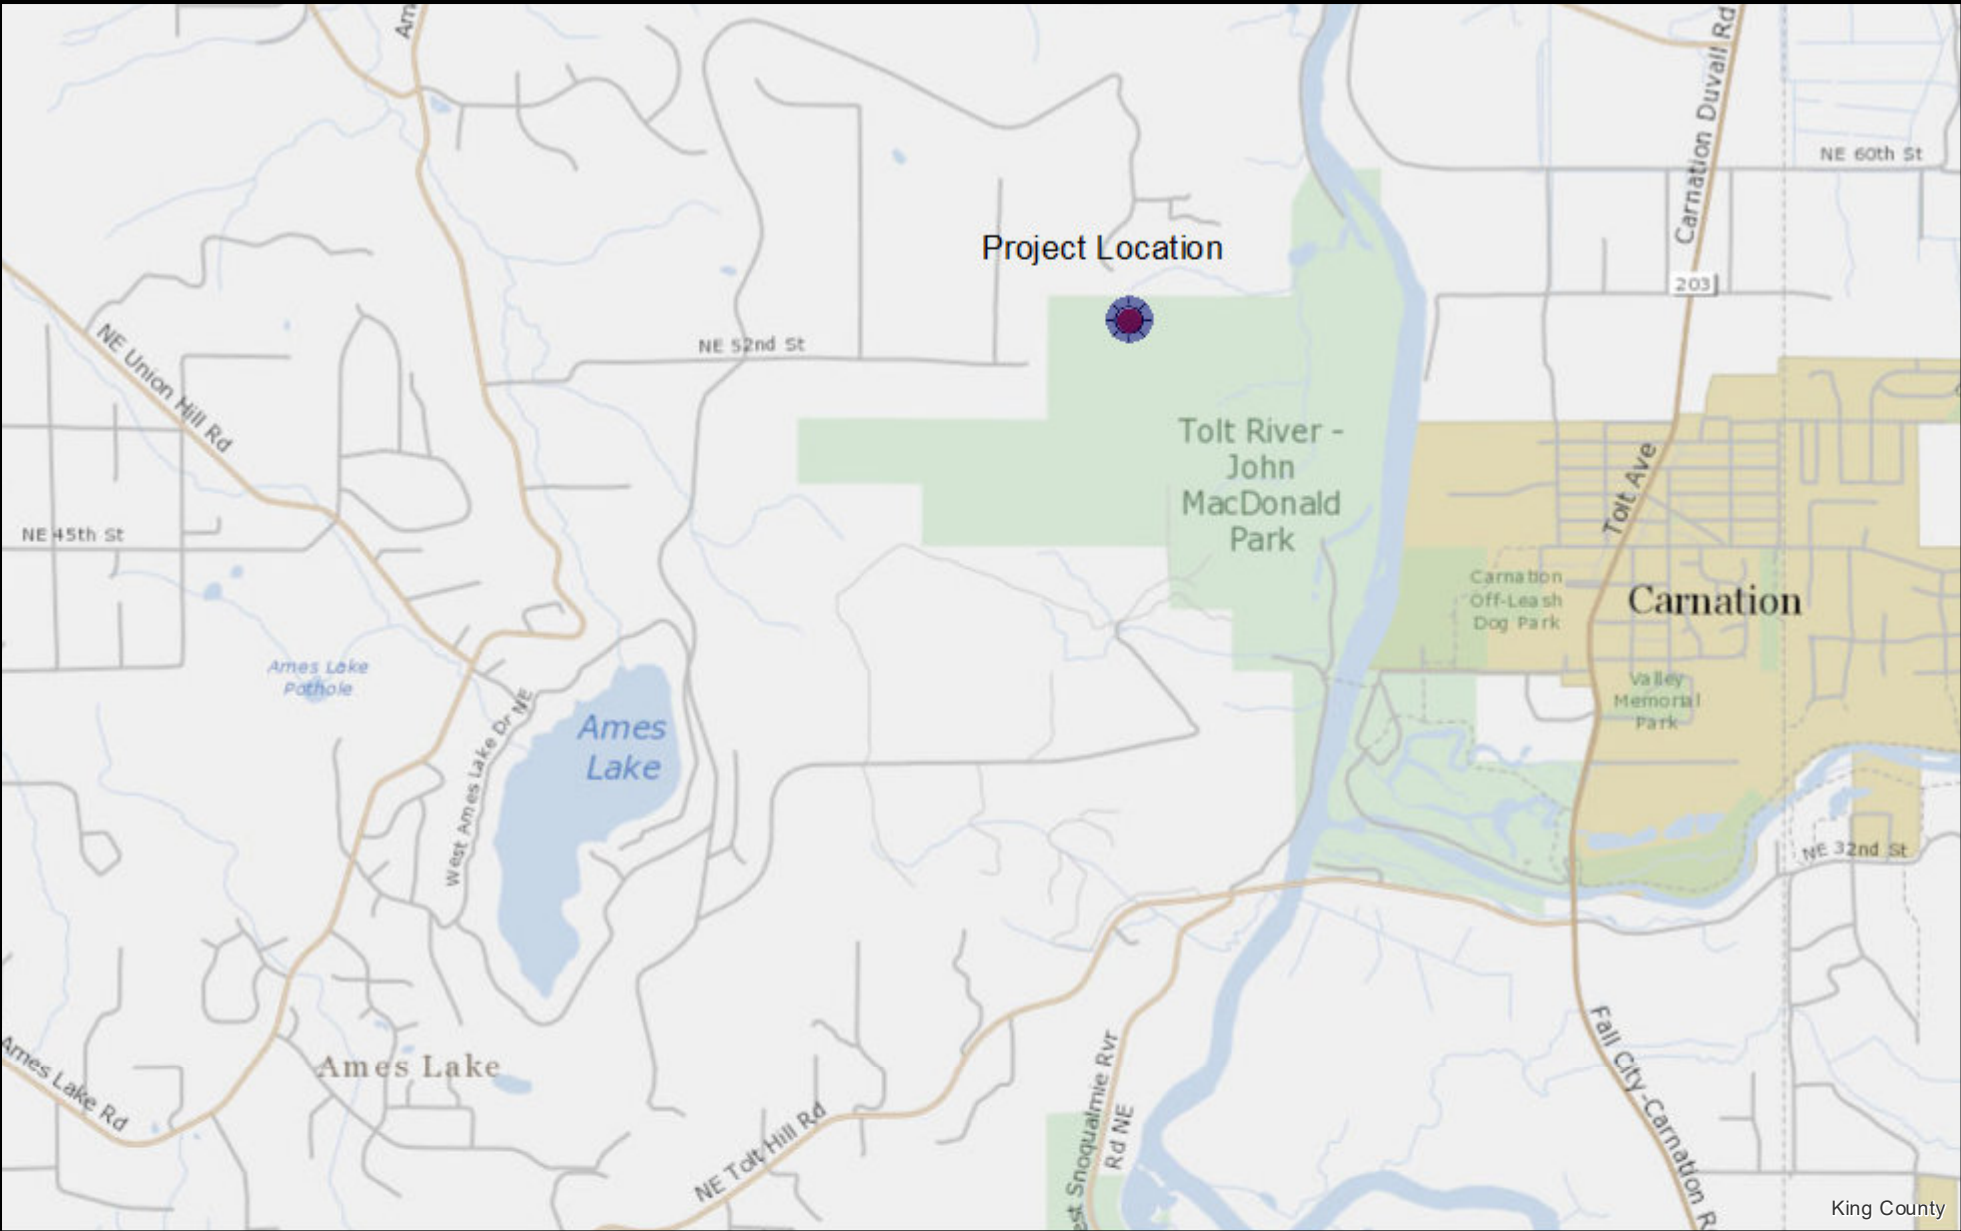

Tolt MacDonald Upper Beaver Dam Vicinity Map Project Location

The information included on this map has been compiled by King County staff from a variety of sources and is subject to change without notice. King County makes no representations or warranties, express or implied, as to accuracy, completeness, timeliness, or rights to the use of such information. This document is not intended for use as a survey product. King County shall not be liable for any general, special, indirect, incidental, or consequential damages including, but not limited to, lost revenues or lost profits resulting from the use or misuse of the information contained on this map. Any sale of this map or information on this map is prohibited except by written permission of King County.

Date: 1/23/2024

Notes:

King County