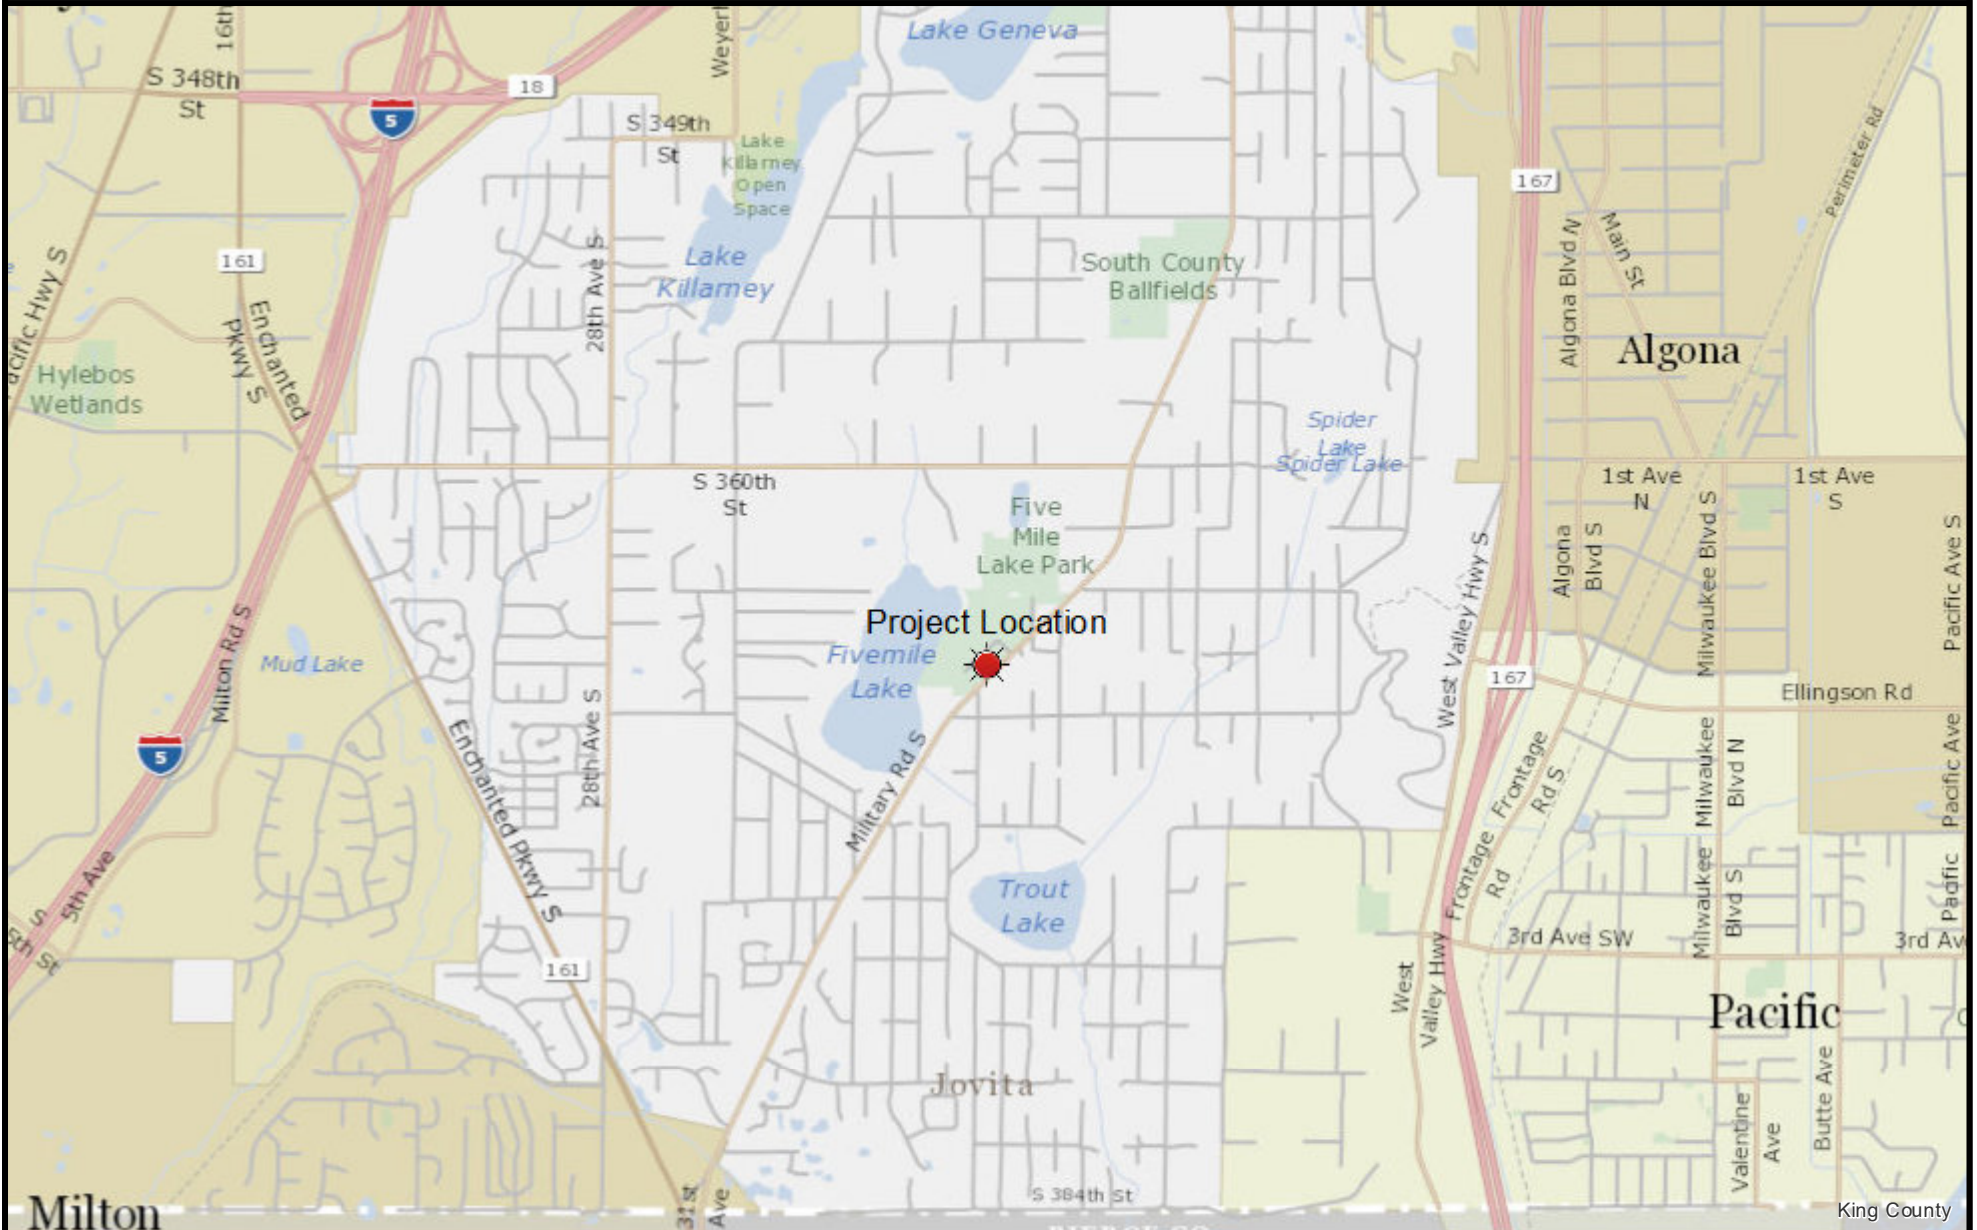

# Five Mile Lake Park Lighting - Vicinity Map & Project Location

The information included on this map has been compiled by King County staff from a variety of sources and is subject to change without notice. King County makes no representations or warranties, express or implied, as to accuracy, completeness, timeliness, or rights to the use of such information. This document is not intended for use as a survey product. King County shall not be liable for any general, special, indirect, incidental, or consequential damages including, but not limited to, lost revenues or lost profits resulting from the use or misuse of the information contained on this map. Any sale of this map or information on this map is prohibited except by written permission of King County.

Date: 1/28/2025

Notes:

King County