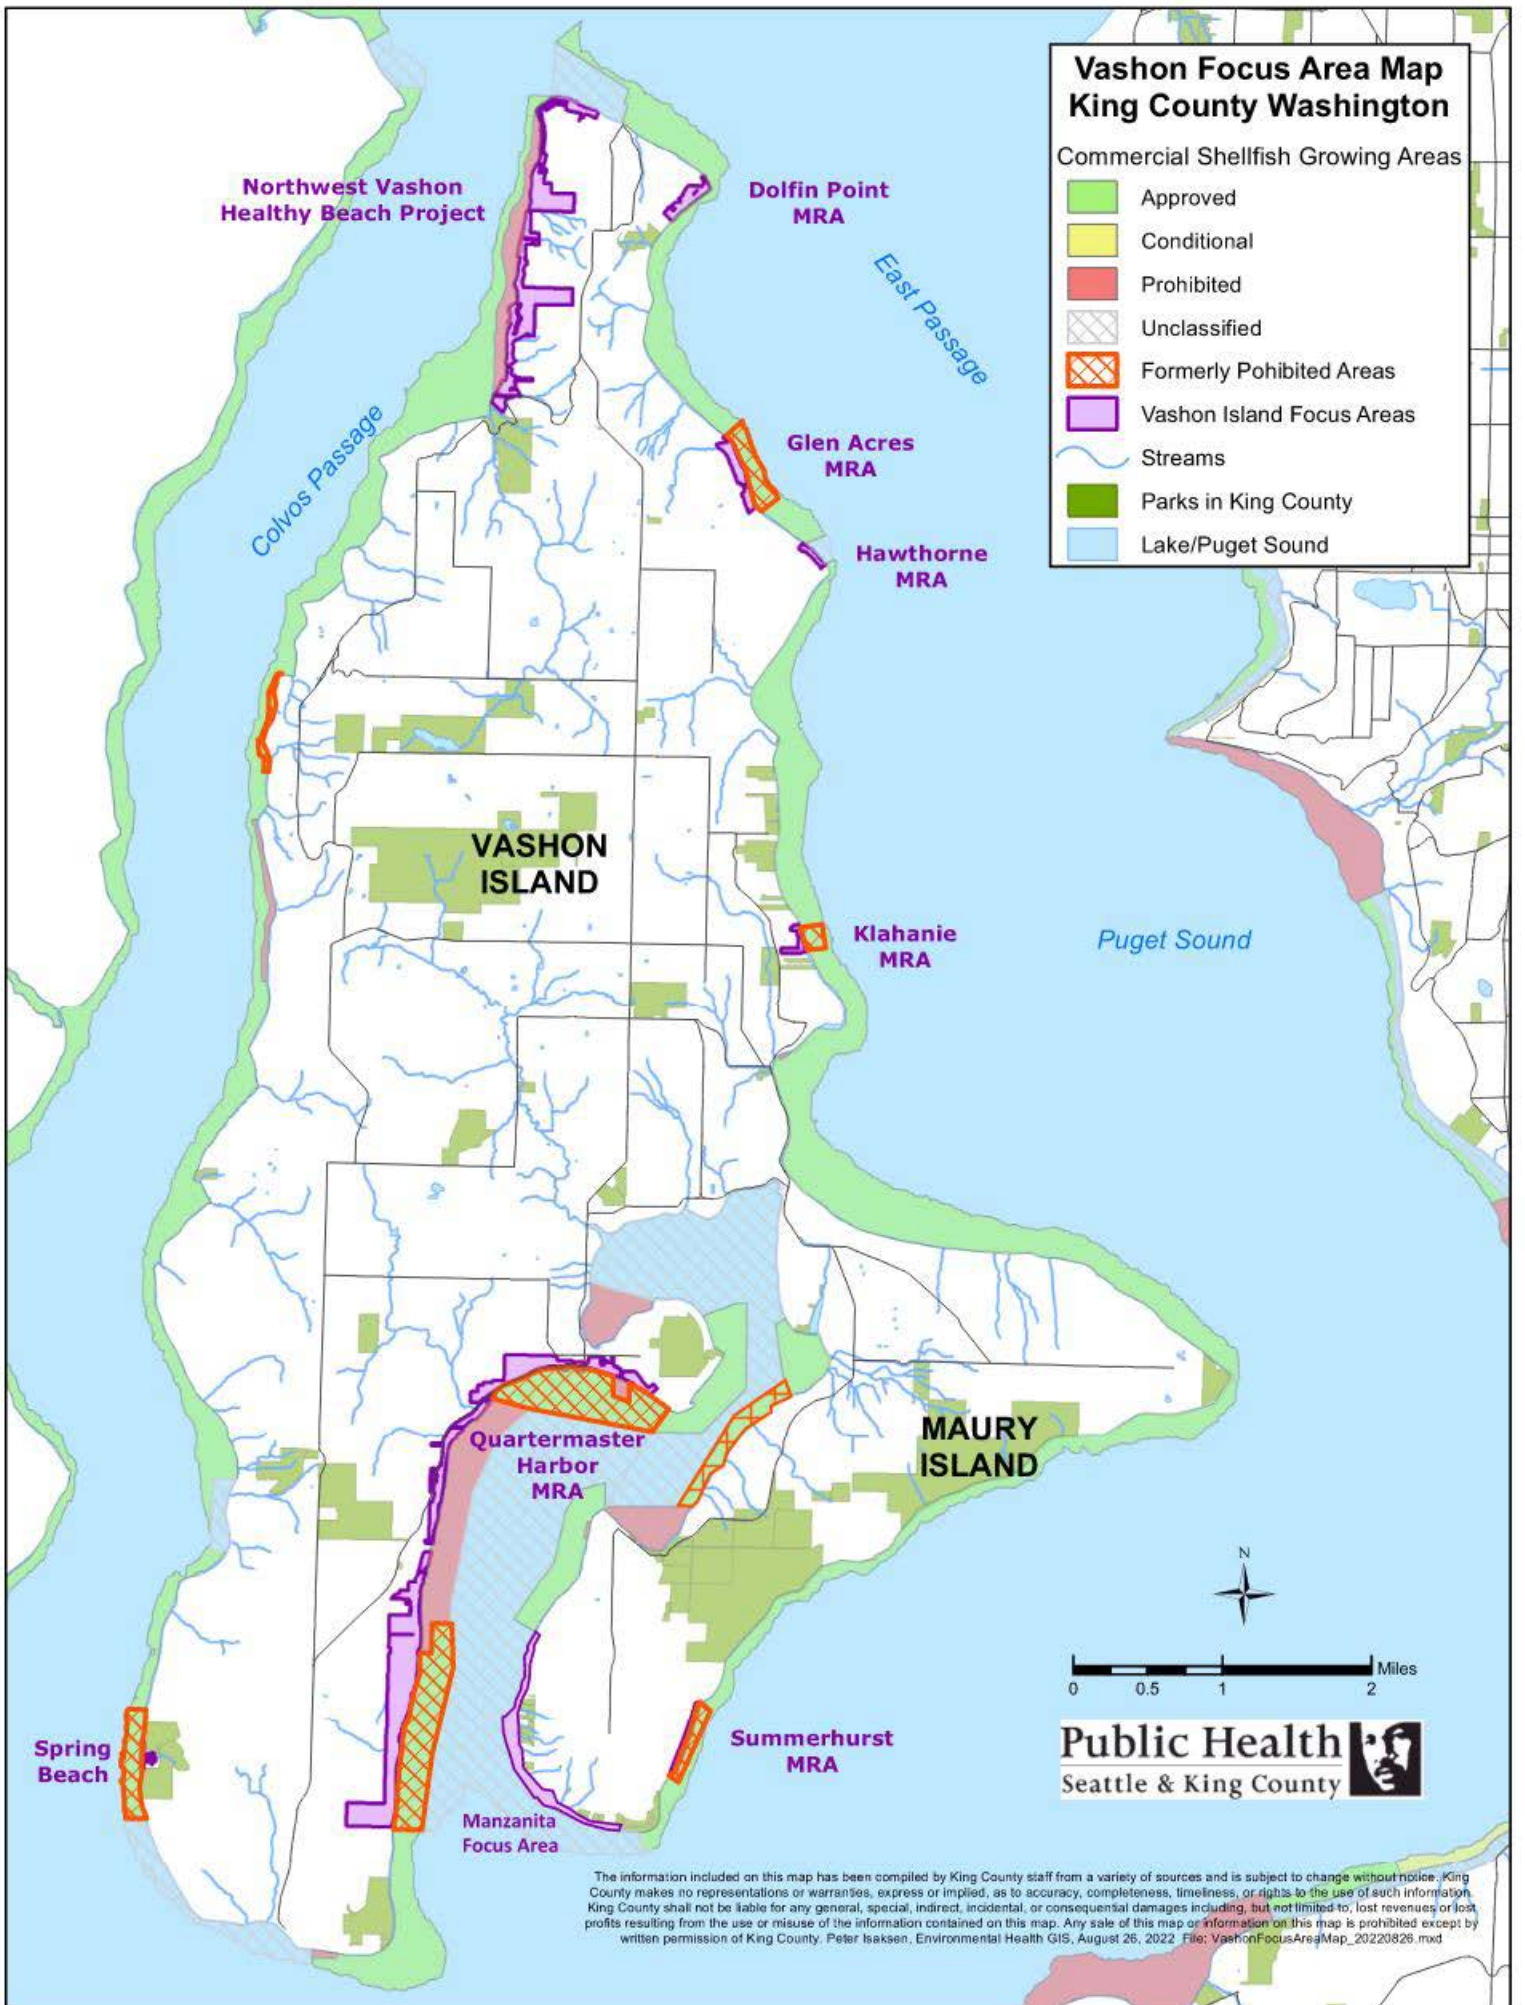

Vashon Focus Area Map King County Washington

Commercial Shellfish Growing Areas

- Approved
- Conditional
- Prohibited
- Unclassified
- Formerly Prohibited Areas
- Vashon Island Focus Areas
- Streams
- Parks in King County
- Lake/Puget Sound

The information included on this map has been compiled by King County staff from a variety of sources and is subject to change without notice. King County makes no representations or warranties, express or implied, as to accuracy, completeness, timeliness, or rights to the use of such information. King County shall not be liable for any general, special, indirect, incidental, or consequential damages including, but not limited to, lost revenues or lost profits resulting from the use or misuse of the information contained on this map. Any sale of this map or information on this map is prohibited except by written permission of King County. Peter Isaksen, Environmental Health GIS, August 26, 2022. File: VashonFocusAreaMap_20220826.mxd