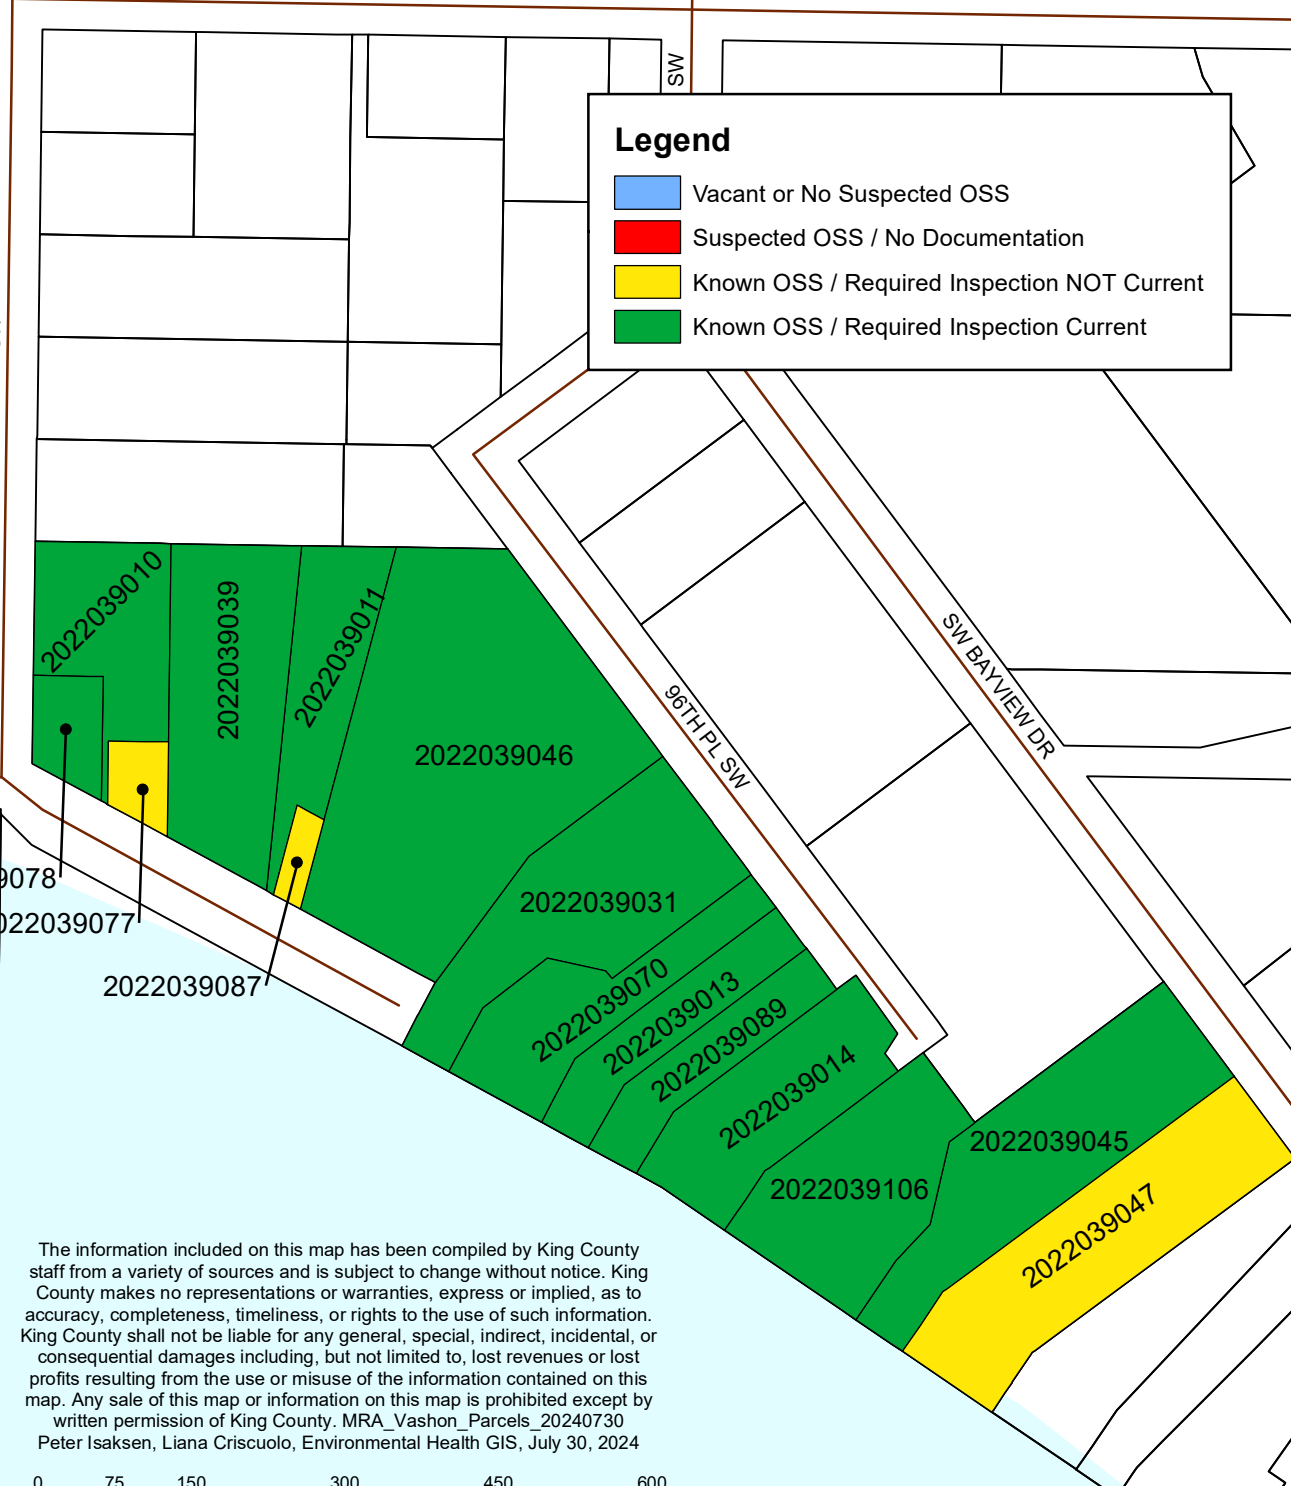

SW BURTON DR

SW

Legend

- Vacant or No Suspected OSS
- Suspected OSS / No Documentation
- Known OSS / Required Inspection NOT Current
- Known OSS / Required Inspection Current

1922039079

1922039008

1922039052

1922039006

SW GOVERNORS LN

99TH AVE SW

2022039078

2022039077

2022039087

96TH PL SW

SW BAYVIEW DR

Puget Sound

**Vashon And Maury Island
MRA Shoreline Survey
Map Date July 30, 2024**

Governor's Lane Section A

The information included on this map has been compiled by King County staff from a variety of sources and is subject to change without notice. King County makes no representations or warranties, express or implied, as to accuracy, completeness, timeliness, or rights to the use of such information. King County shall not be liable for any general, special, indirect, incidental, or consequential damages including, but not limited to, lost revenues or lost profits resulting from the use or misuse of the information contained on this map. Any sale of this map or information on this map is prohibited except by written permission of King County. MRA_Vashon_Parcel_20240730 Peter Isaksen, Liana Criscuolo, Environmental Health GIS, July 30, 2024