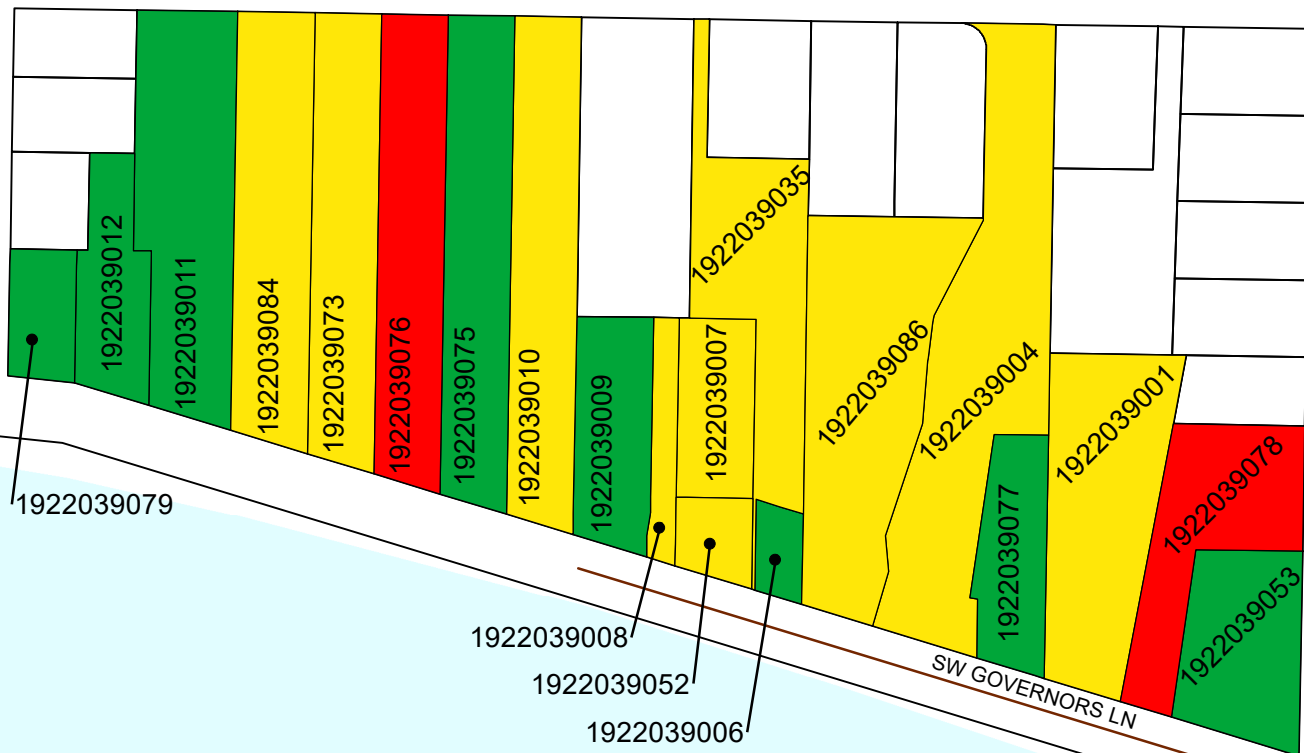

SW BURTON DR

SW

Legend

- Vacant or No Suspected OSS
- Suspected OSS / No Documentation
- Known OSS / Required Inspection NOT Current
- Known OSS / Required Inspection Current

1922039079

1922039008

1922039052

1922039006

SW GOVERNORS LN

99TH AVE SW

2022039078

2022039077

2022039087

96TH PL SW

SW BAYVIEW DR

Puget Sound

**Vashon And Maury Island
MRA Shoreline Survey
Map Date July 30, 2024**

Governor's Lane Section A

The information included on this map has been compiled by King County staff from a variety of sources and is subject to change without notice. King County makes no representations or warranties, express or implied, as to accuracy, completeness, timeliness, or rights to the use of such information. King County shall not be liable for any general, special, indirect, incidental, or consequential damages including, but not limited to, lost revenues or lost profits resulting from the use or misuse of the information contained on this map. Any sale of this map or information on this map is prohibited except by written permission of King County. MRA_Vashon_Parcel_20240730 Peter Isaksen, Liana Criscuolo, Environmental Health GIS, July 30, 2024