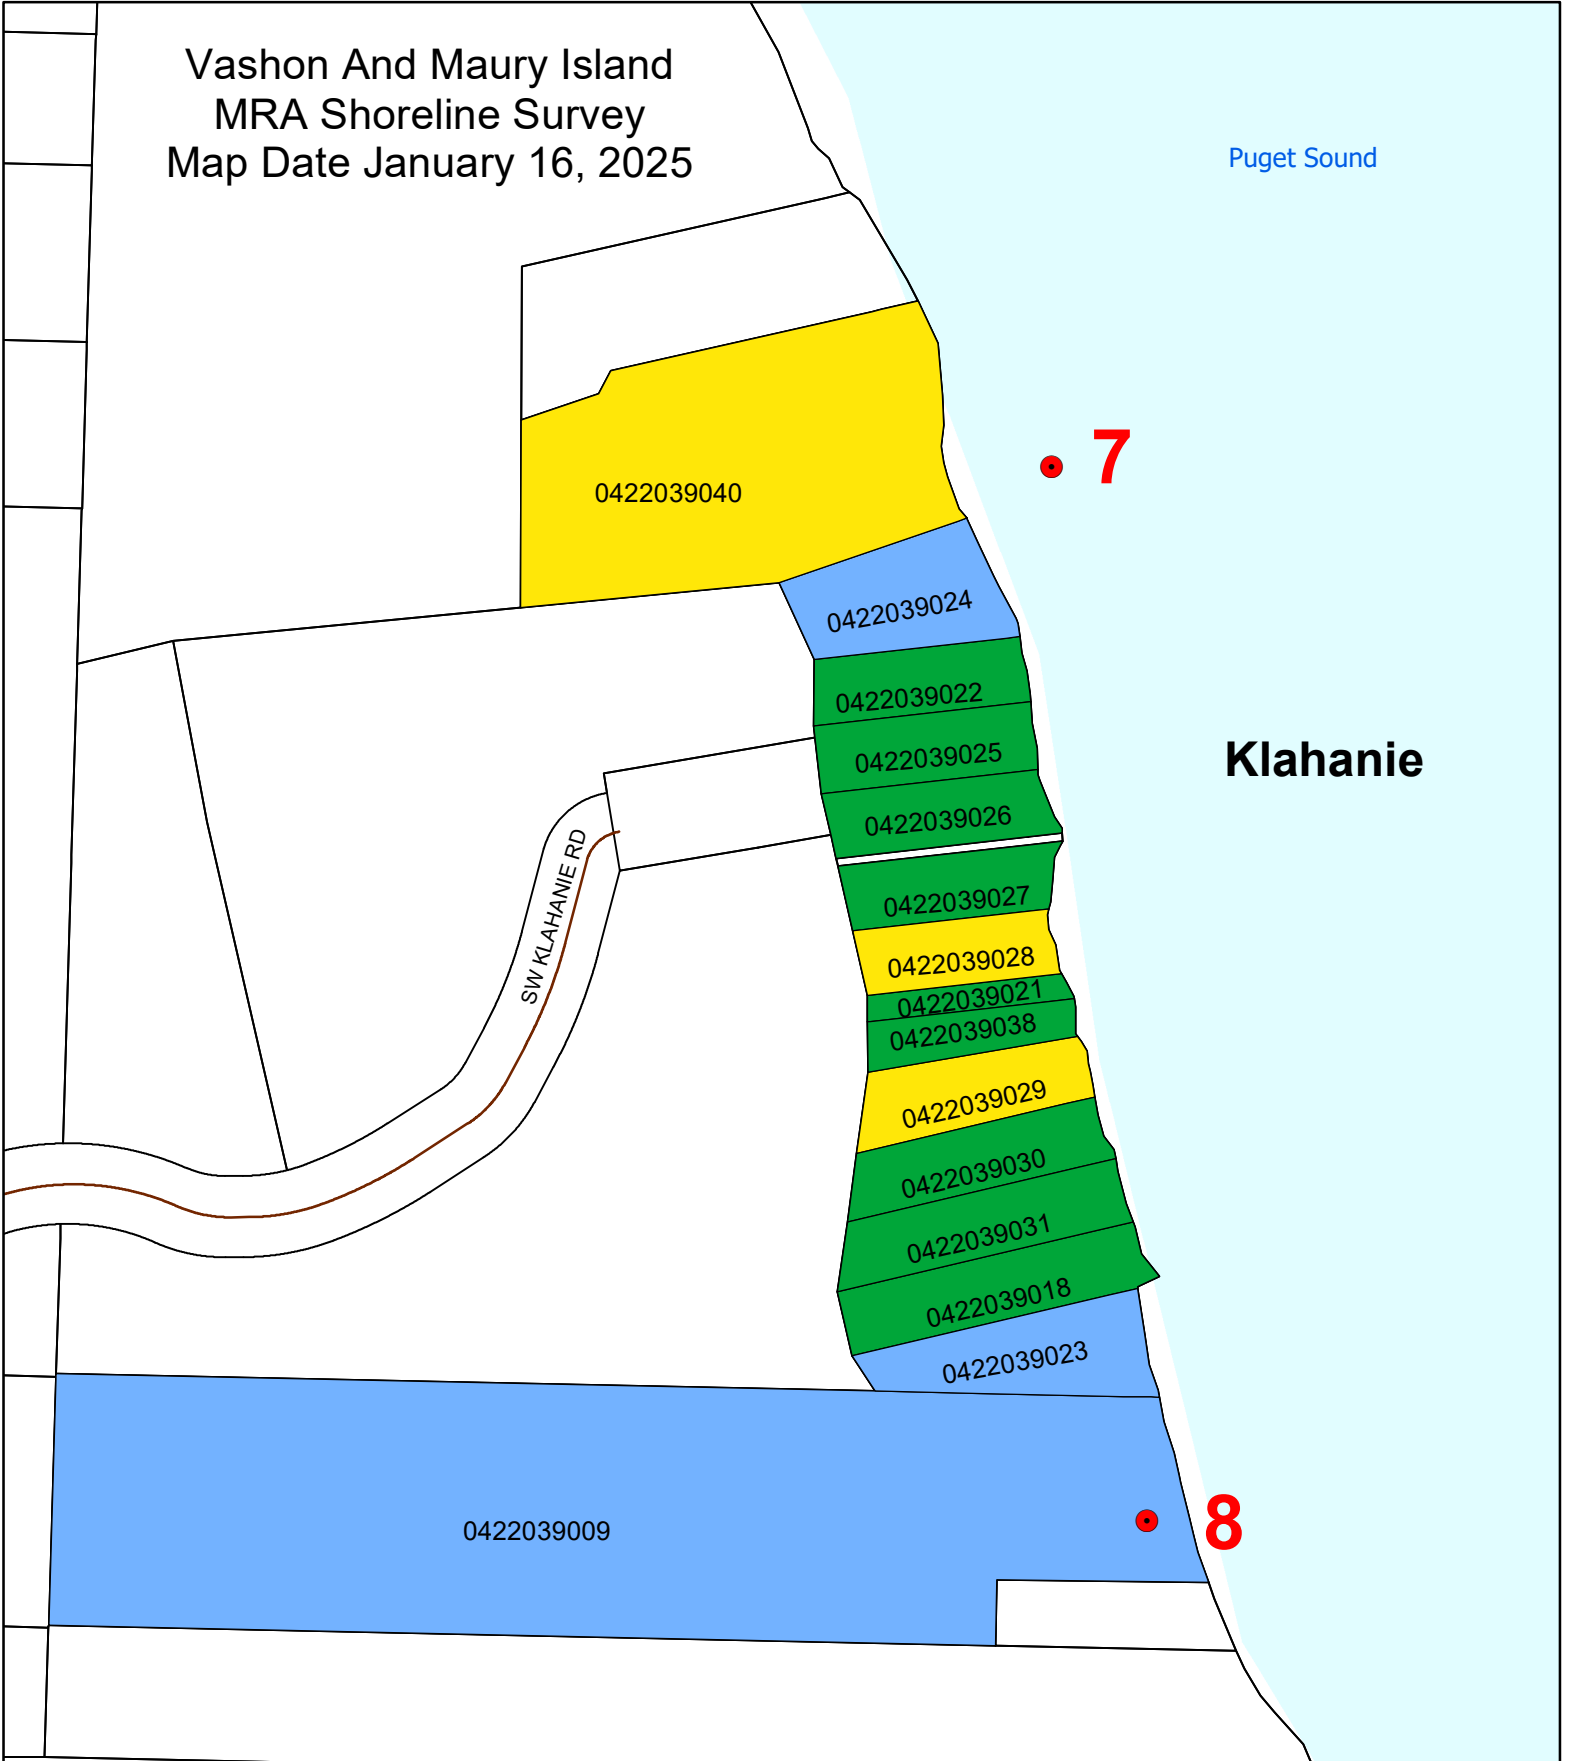

Vashon And Maury Island
MRA Shoreline Survey
Map Date January 16, 2025

Puget Sound

Legend

- Vacant or No Suspected OSS
- Suspected OSS / No Documentation
- Known OSS / Required Inspection NOT Current
- Known OSS / Required Inspection Current

Vashon Vicinity Map

The information included on this map has been compiled by King County staff from a variety of sources and is subject to change without notice. King County makes no representations or warranties, express or implied, as to accuracy, completeness, timeliness, or rights to the use of such information. King County shall not be liable for any general, special, indirect, incidental, or consequential damages including, but not limited to, lost revenues or lost profits resulting from the use or misuse of the information contained on this map. Any sale of this map or information on this map is prohibited except by written permission of King County. MRA_Vashon_Parcels_20250116
Peter Isaksen, Environmental Health GIS, January 16, 2025

Washington State Counties