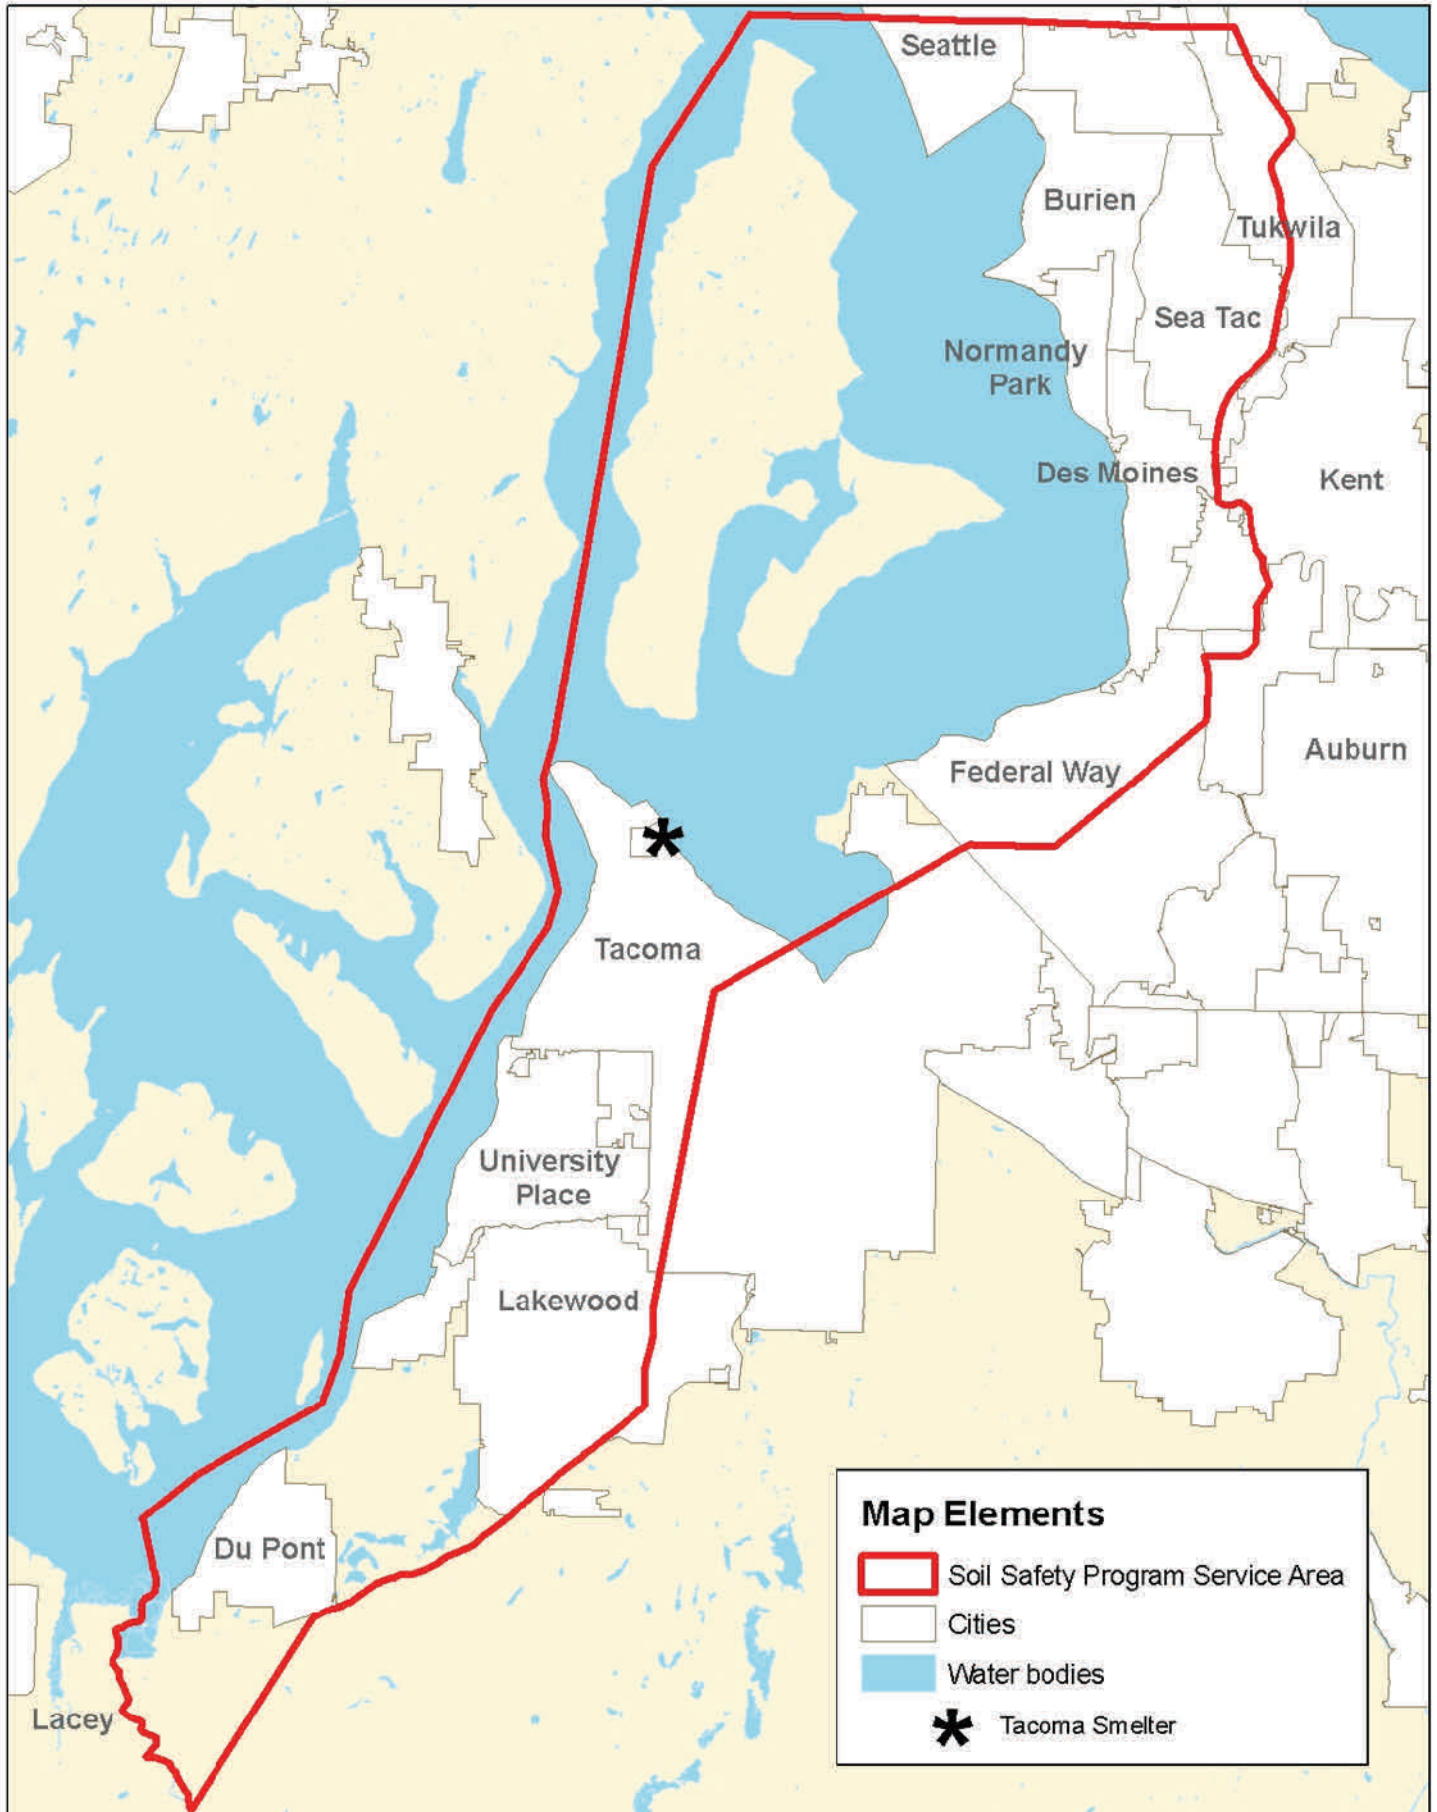

2010 Soil Safety Program (SSP) Service Area

Zip codes within the Soil Safety Program Service Area

Zip Code	Post Office
98106*	Seattle
98108*	Seattle
98126*	Seattle
98136*	Seattle
98146	Seattle
98148	Seattle
98166	Seattle
98168	Seattle
98188*	Seattle
98198	Seattle
98158	SeaTac
98032*	Kent
98070	Vashon
98003*	Federal Way
98023*	Federal Way
98402*	Tacoma
98403*	Tacoma
98405*	Tacoma
98406*	Tacoma
98407	Tacoma
98409*	Tacoma
98416	Tacoma
98421*	Tacoma
98422*	Tacoma
98430	Tacoma
98433*	Tacoma
98465	Tacoma
98466	Tacoma
98467	University Place
98498	Lakewood
98499*	Lakewood
98327*	Dupont
98388*	Steilacoom

Department of Ecology has free soil sampling and soil safety actions for play areas at schools, licensed child-cares, parks, camps, and multi-family public housing!

For information about the Soil Safety Program, please visit: http://www.ecy.wa.gov/programs/tcp/sites_brochure/dirt_alert/soilSafety/soilsafety.htm