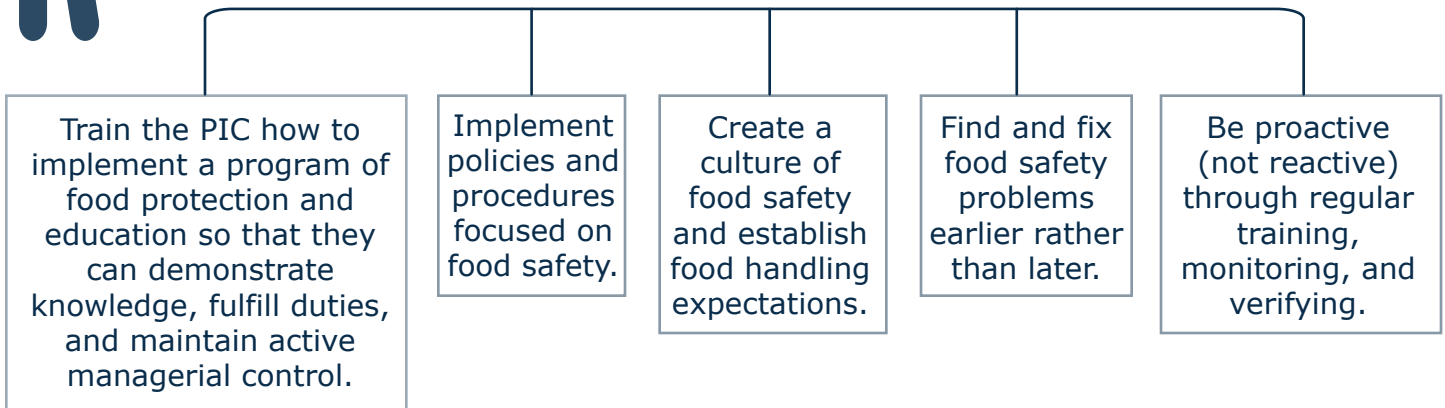

CFPM certificate is not a substitution for the Food Worker Card but it will allow you to obtain a 5 year Food Worker Card.