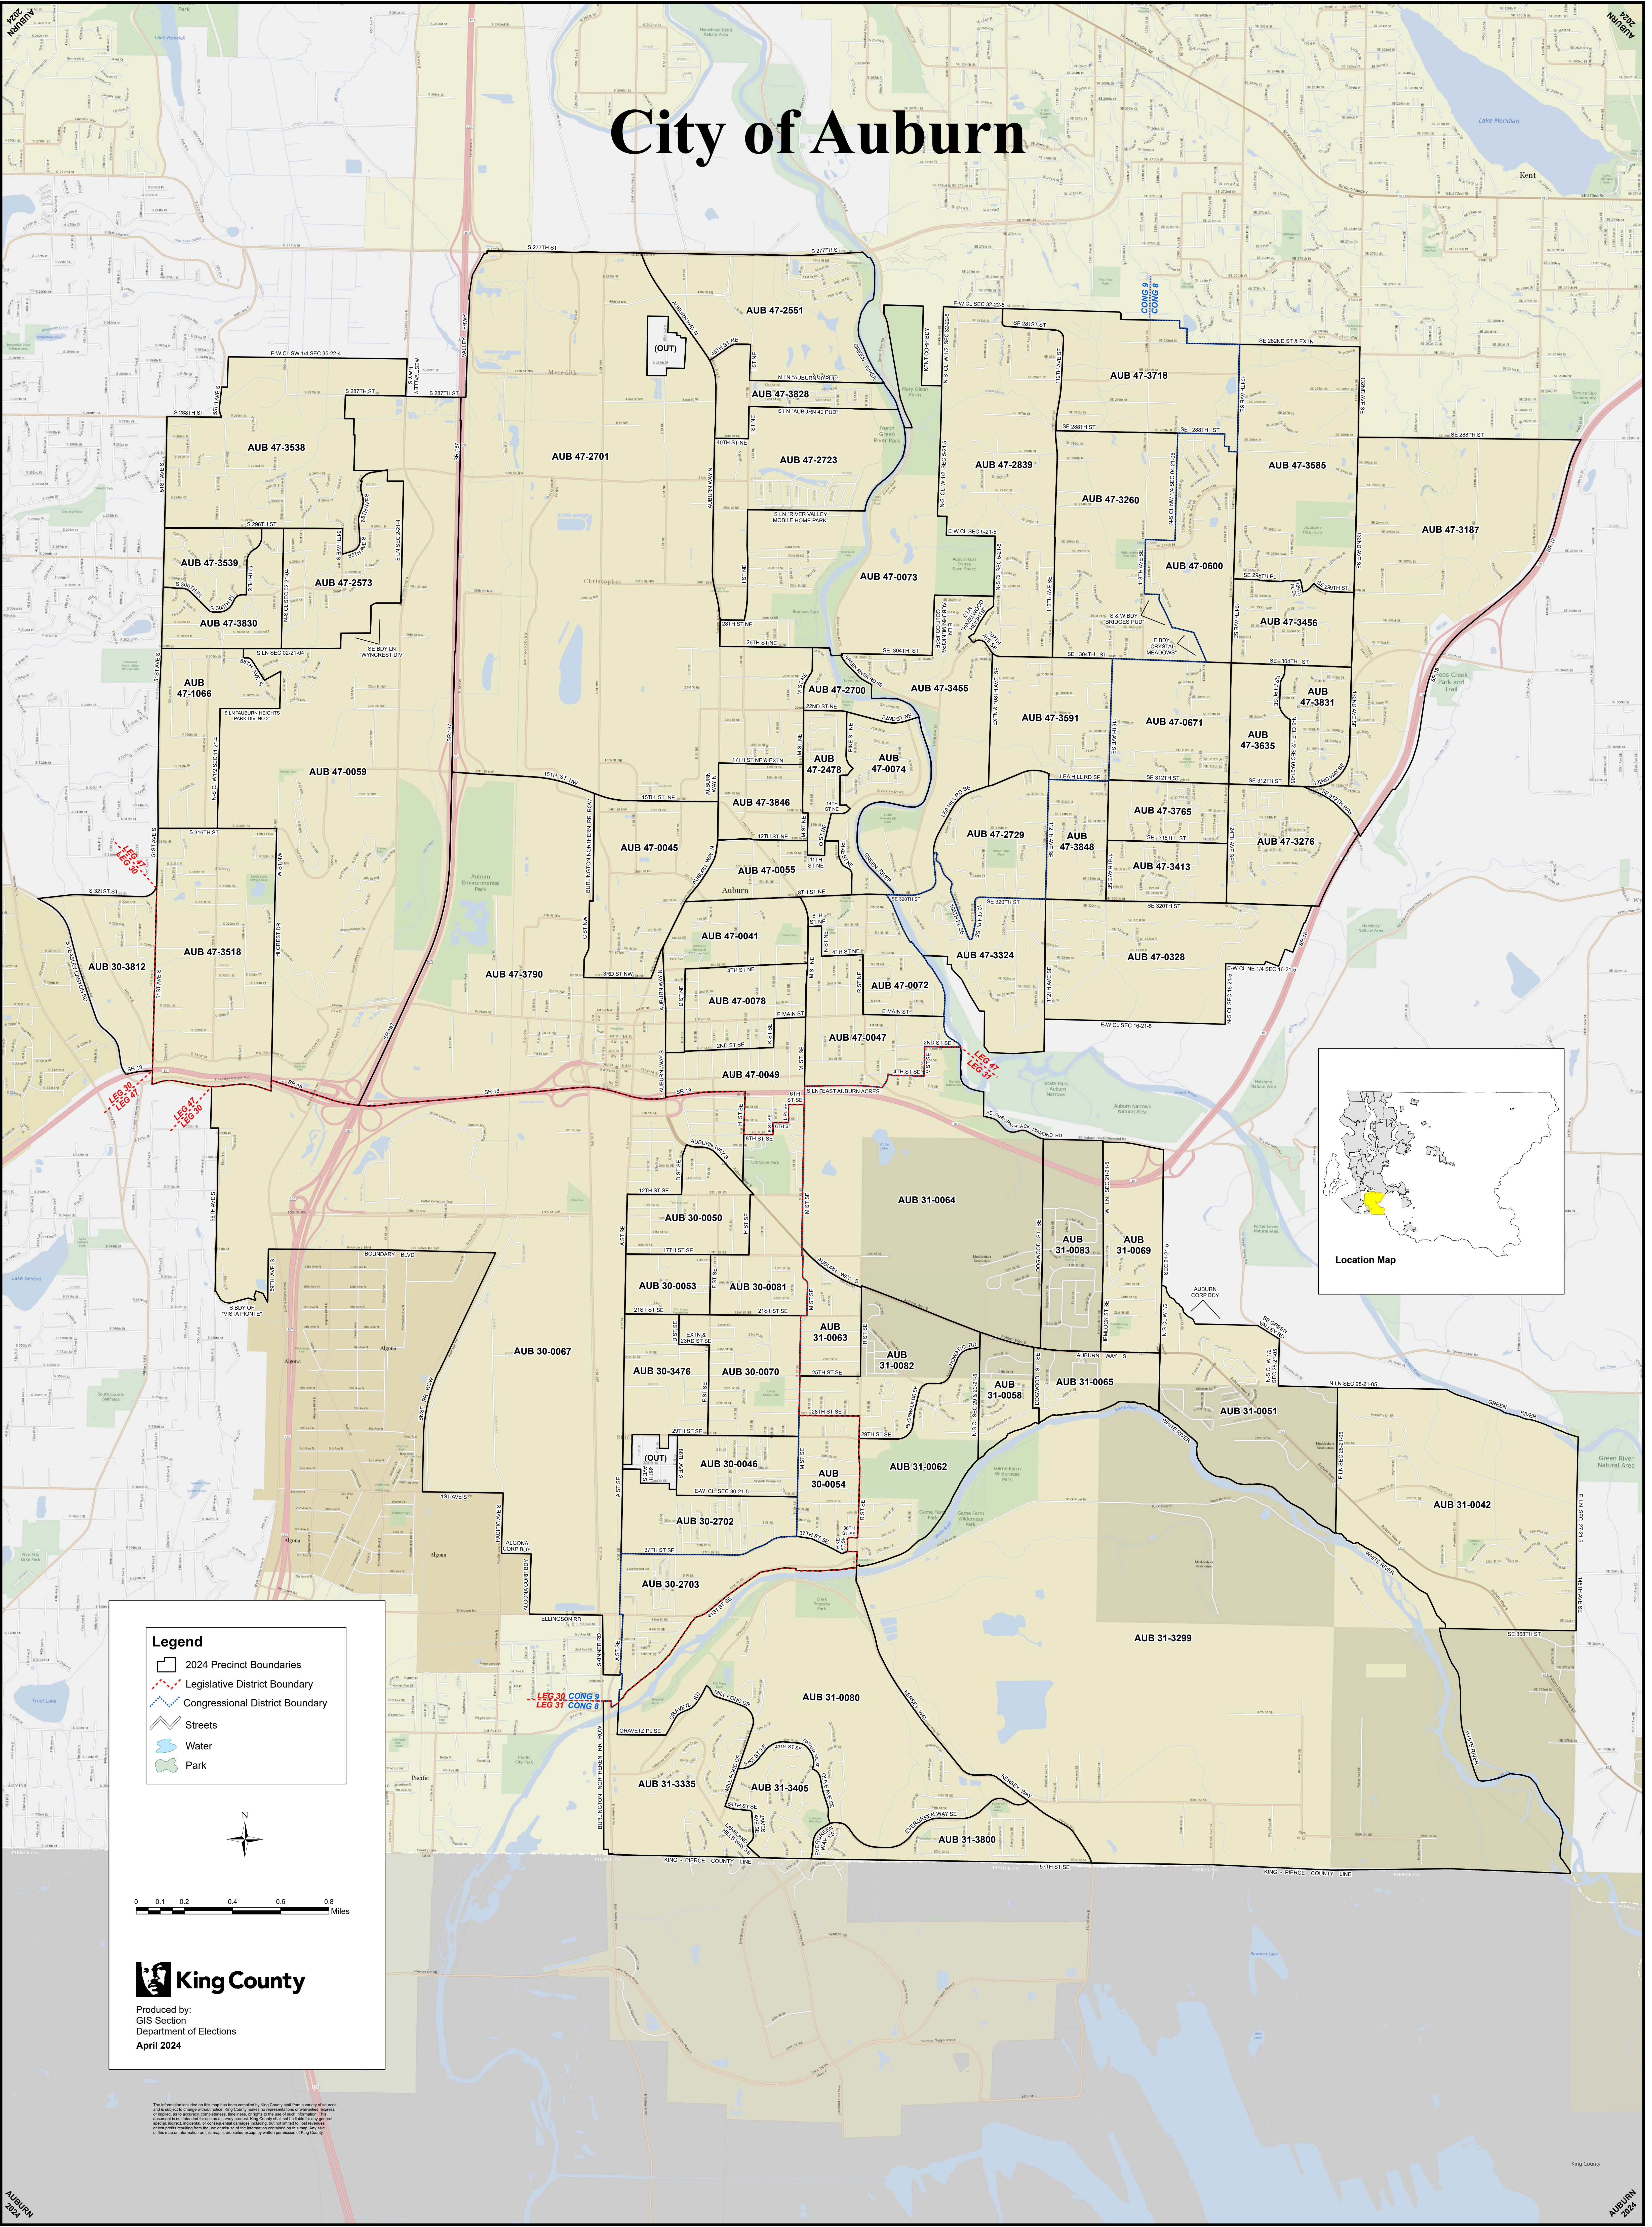

City of Auburn

King County
Produced by:
GIS Section
Department of Elections
April 2024