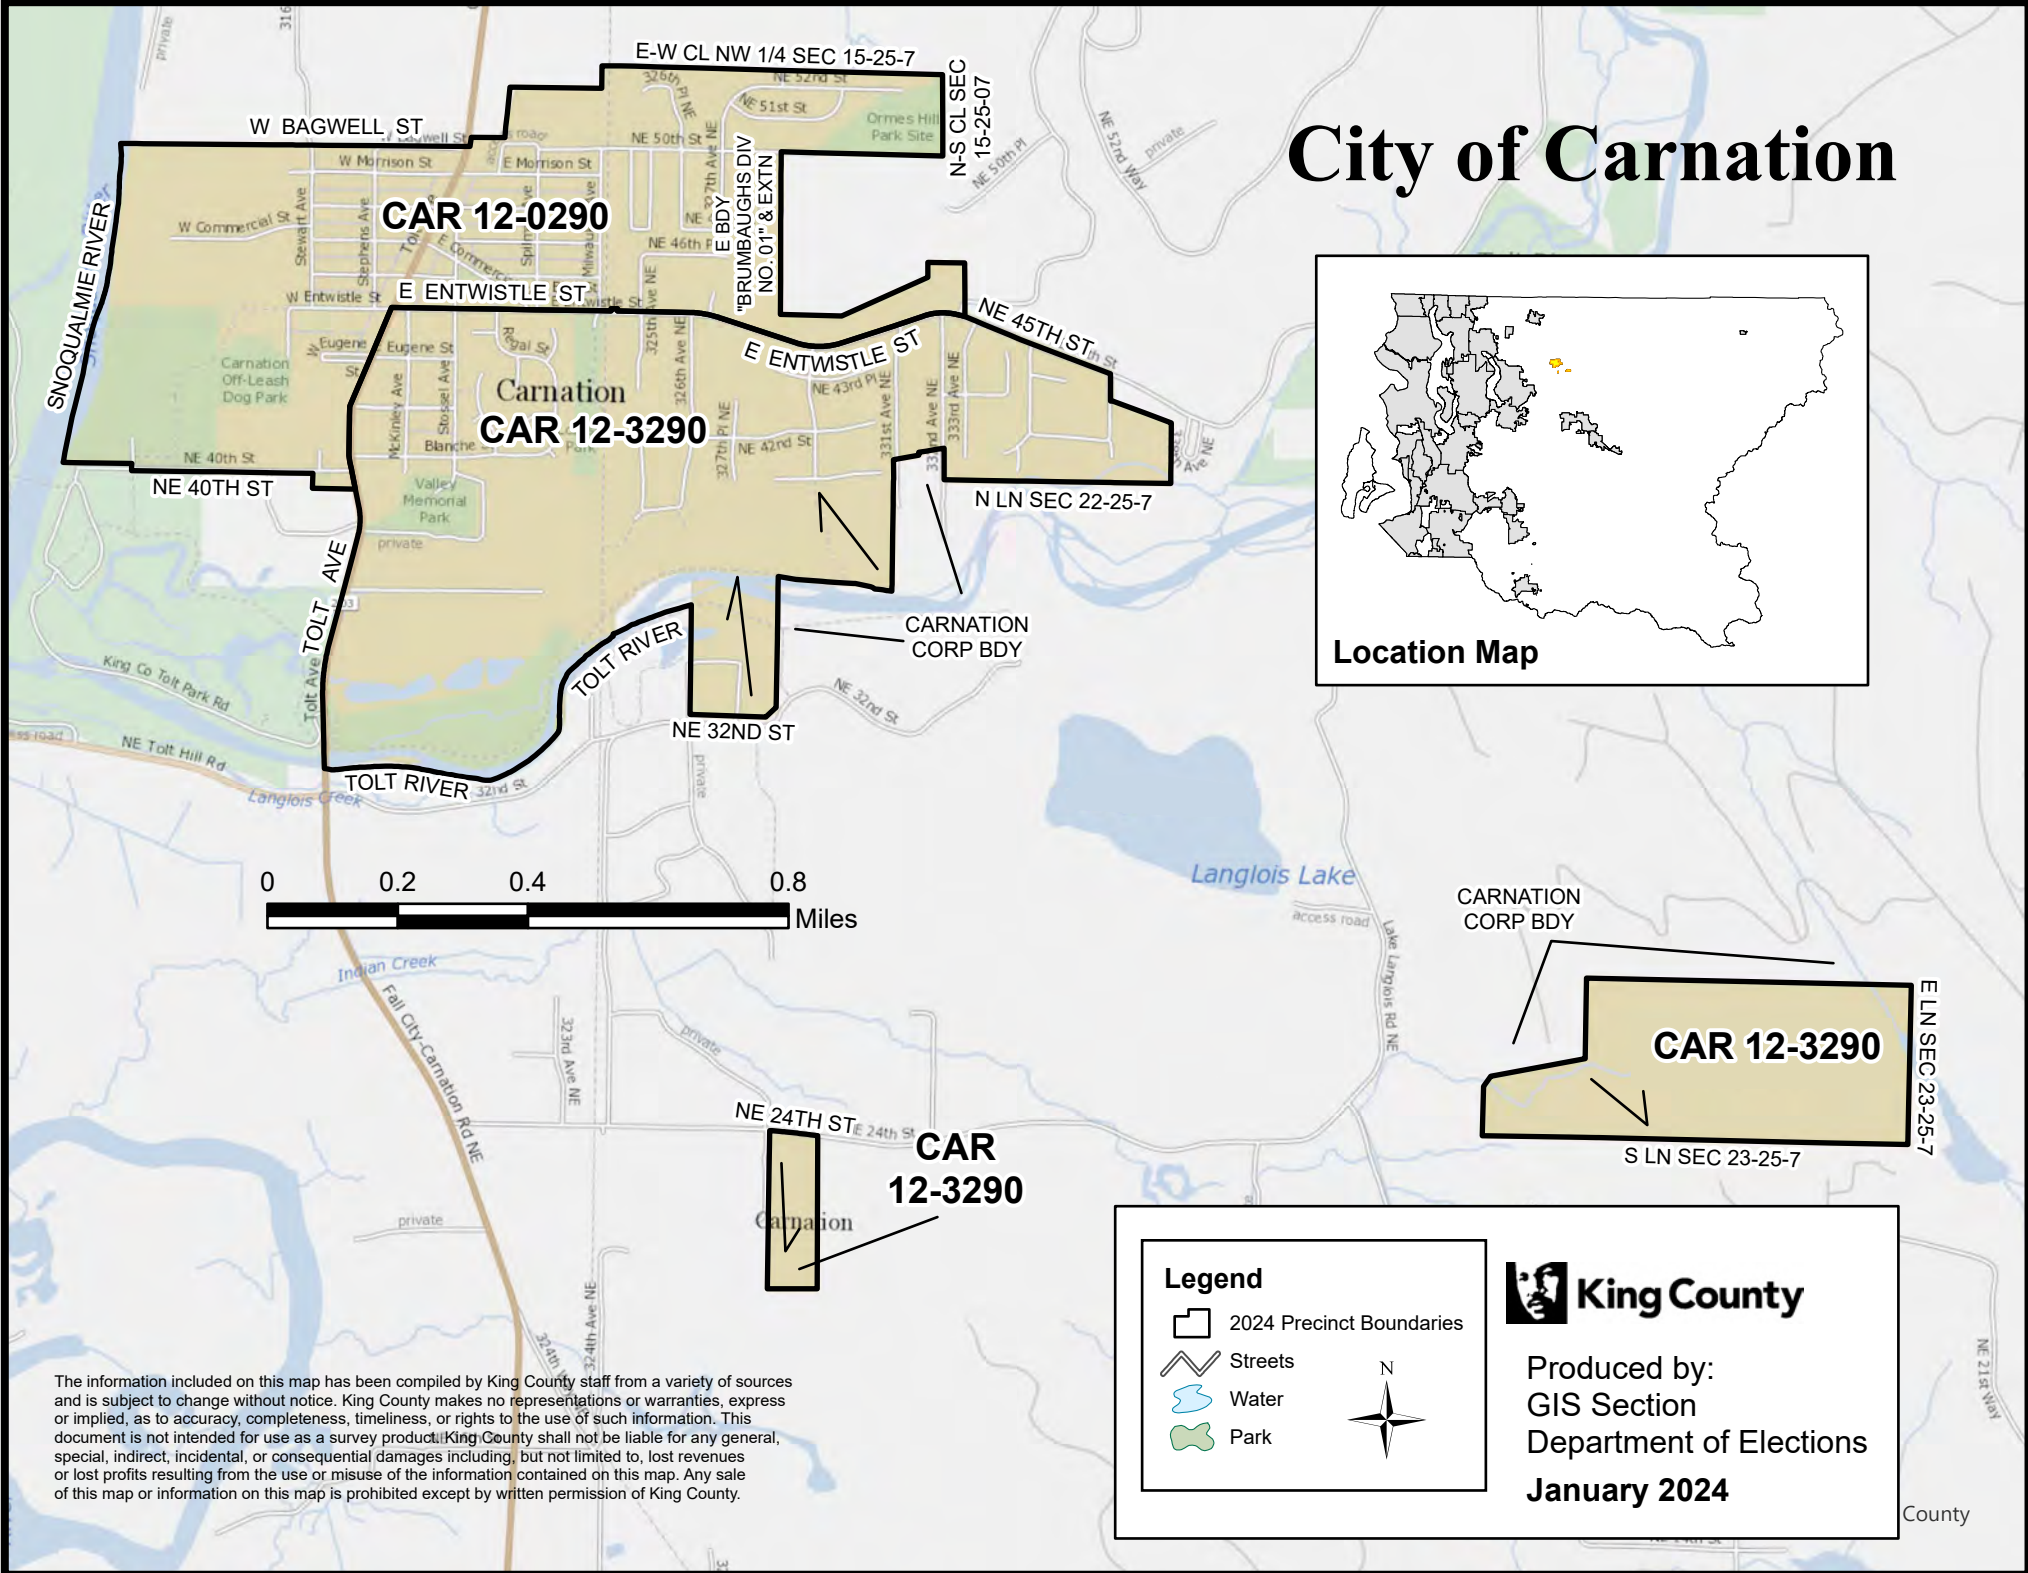

City of Carnation

Location Map

Legend

- 2024 Precinct Boundaries
- Streets
- Water
- Park

King County

Produced by:
GIS Section
Department of Elections
January 2024

The information included on this map has been compiled by King County staff from a variety of sources and is subject to change without notice. King County makes no representations or warranties, express or implied, as to accuracy, completeness, timeliness, or rights to the use of such information. This document is not intended for use as a survey product. King County shall not be liable for any general, special, indirect, incidental, or consequential damages including, but not limited to, lost revenues or lost profits resulting from the use or misuse of the information contained on this map. Any sale of this map or information on this map is prohibited except by written permission of King County.