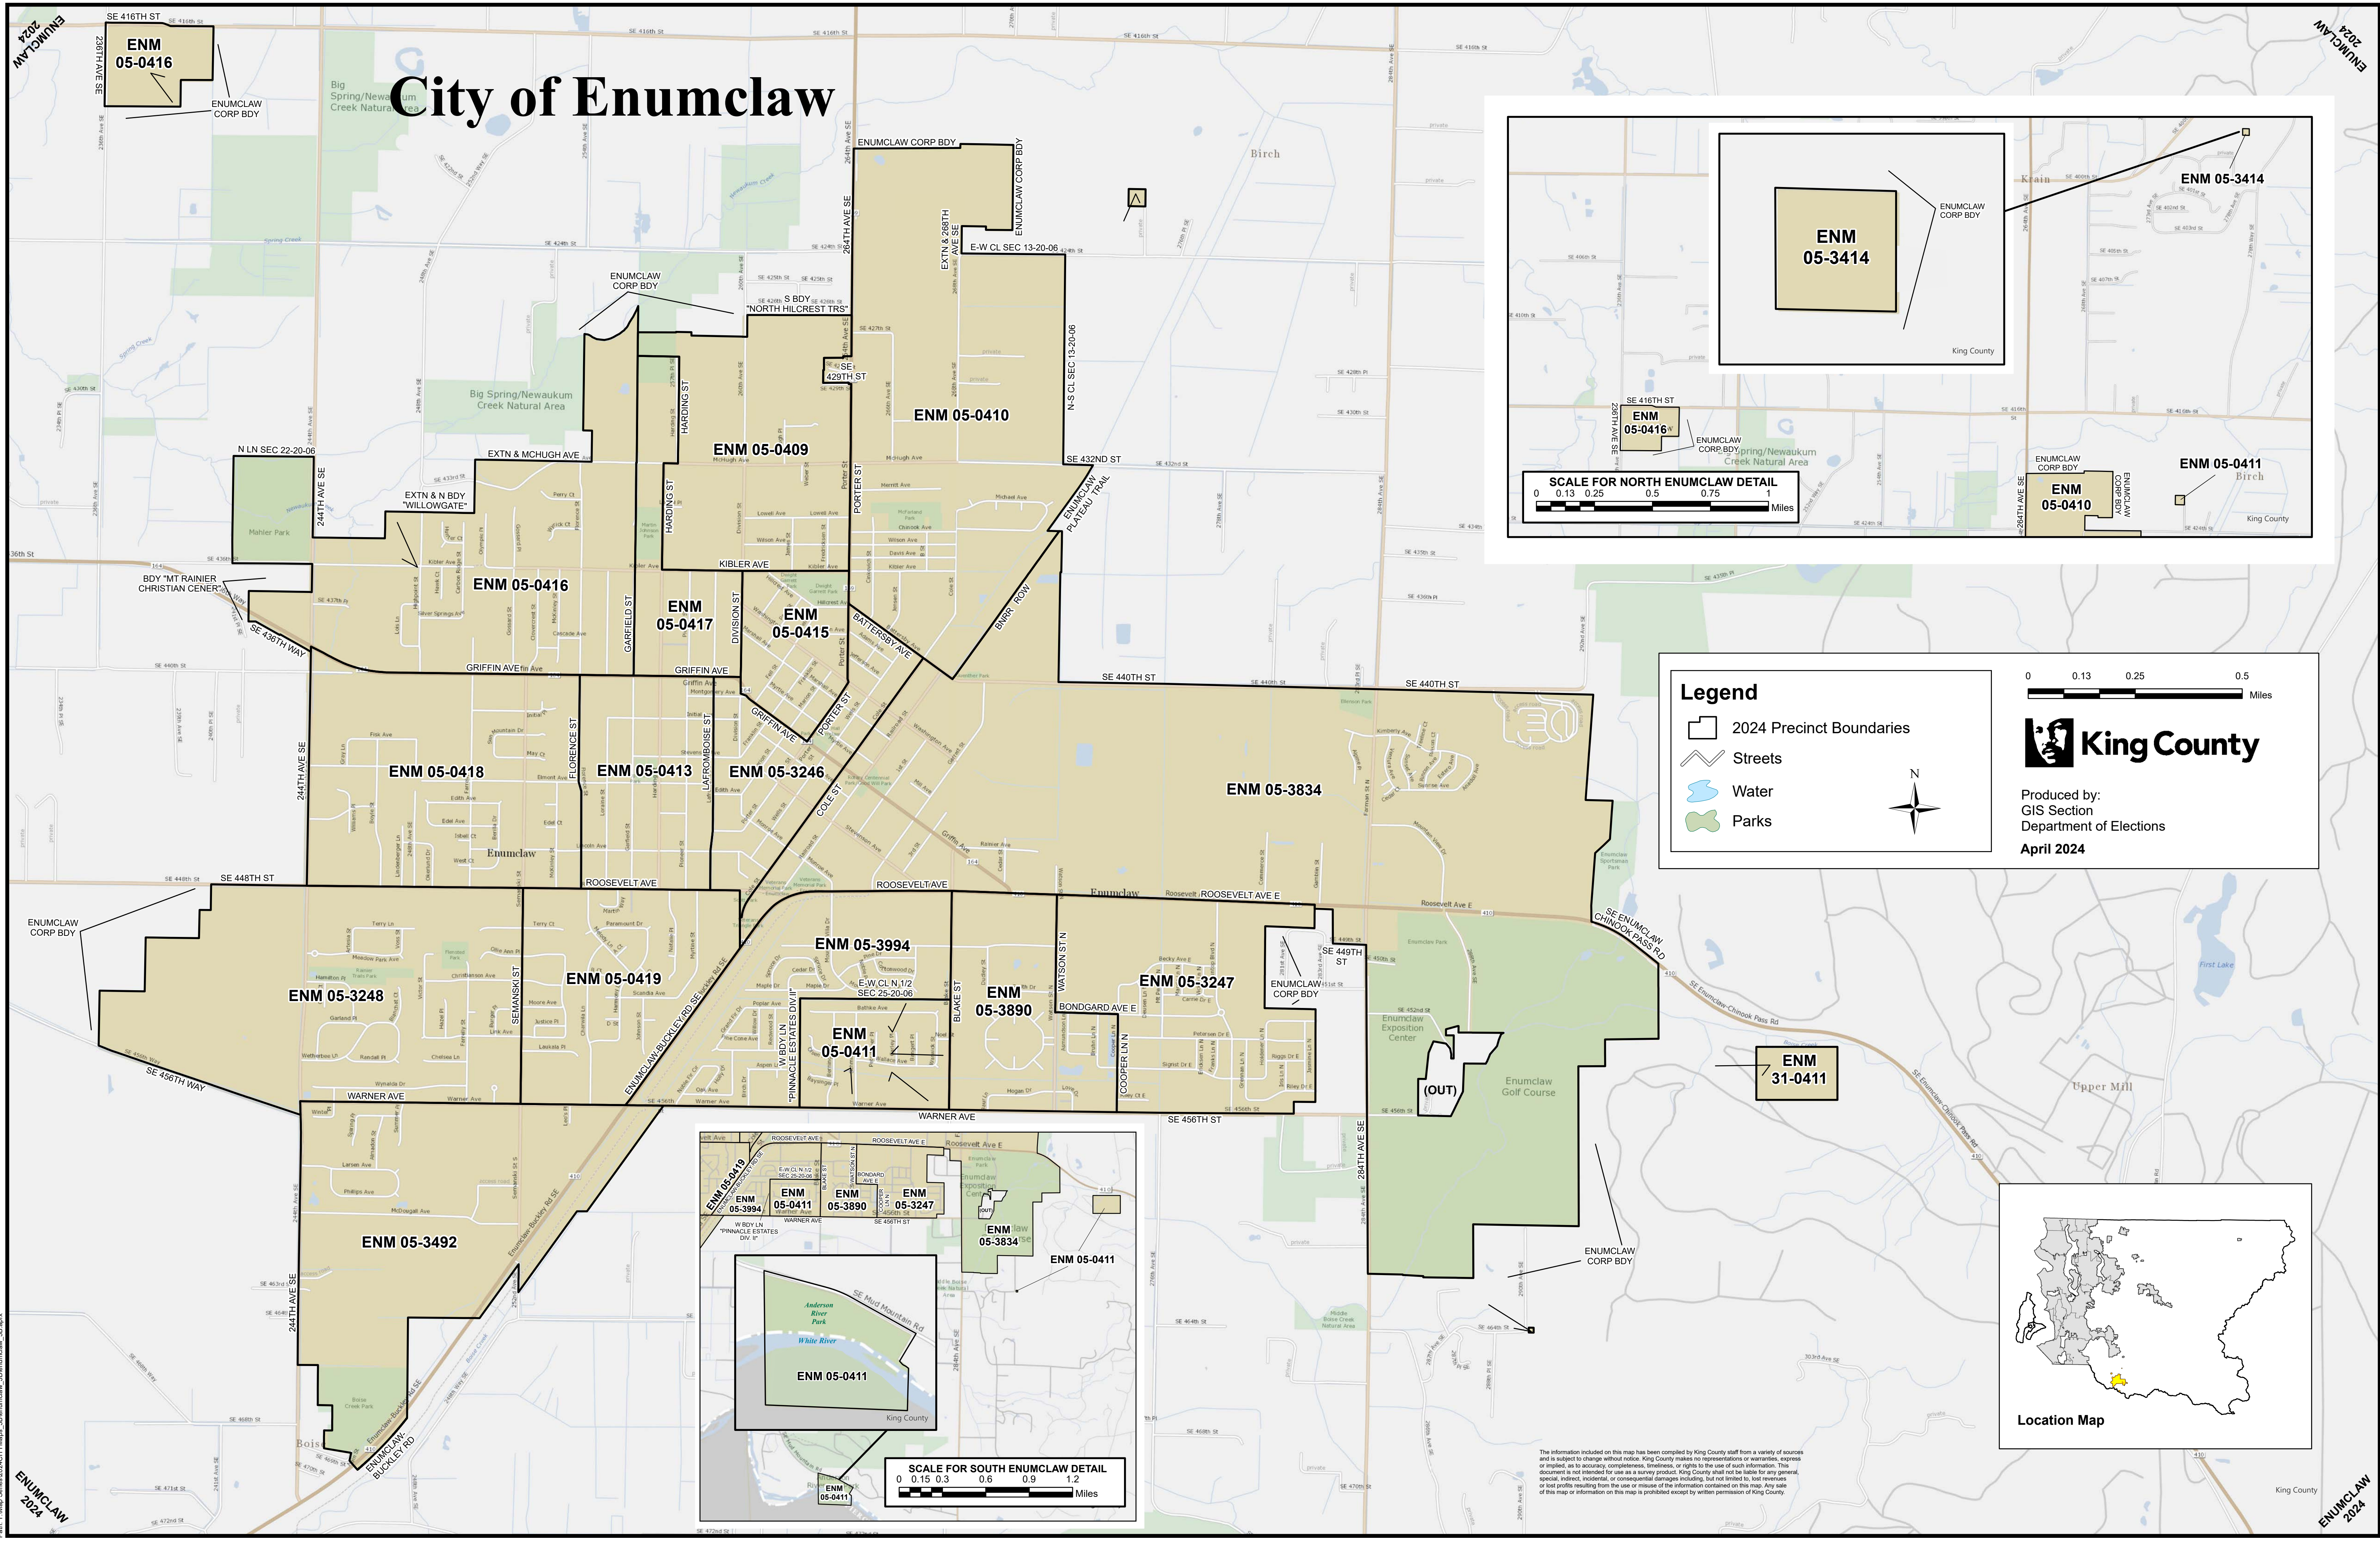

City of Enumclaw