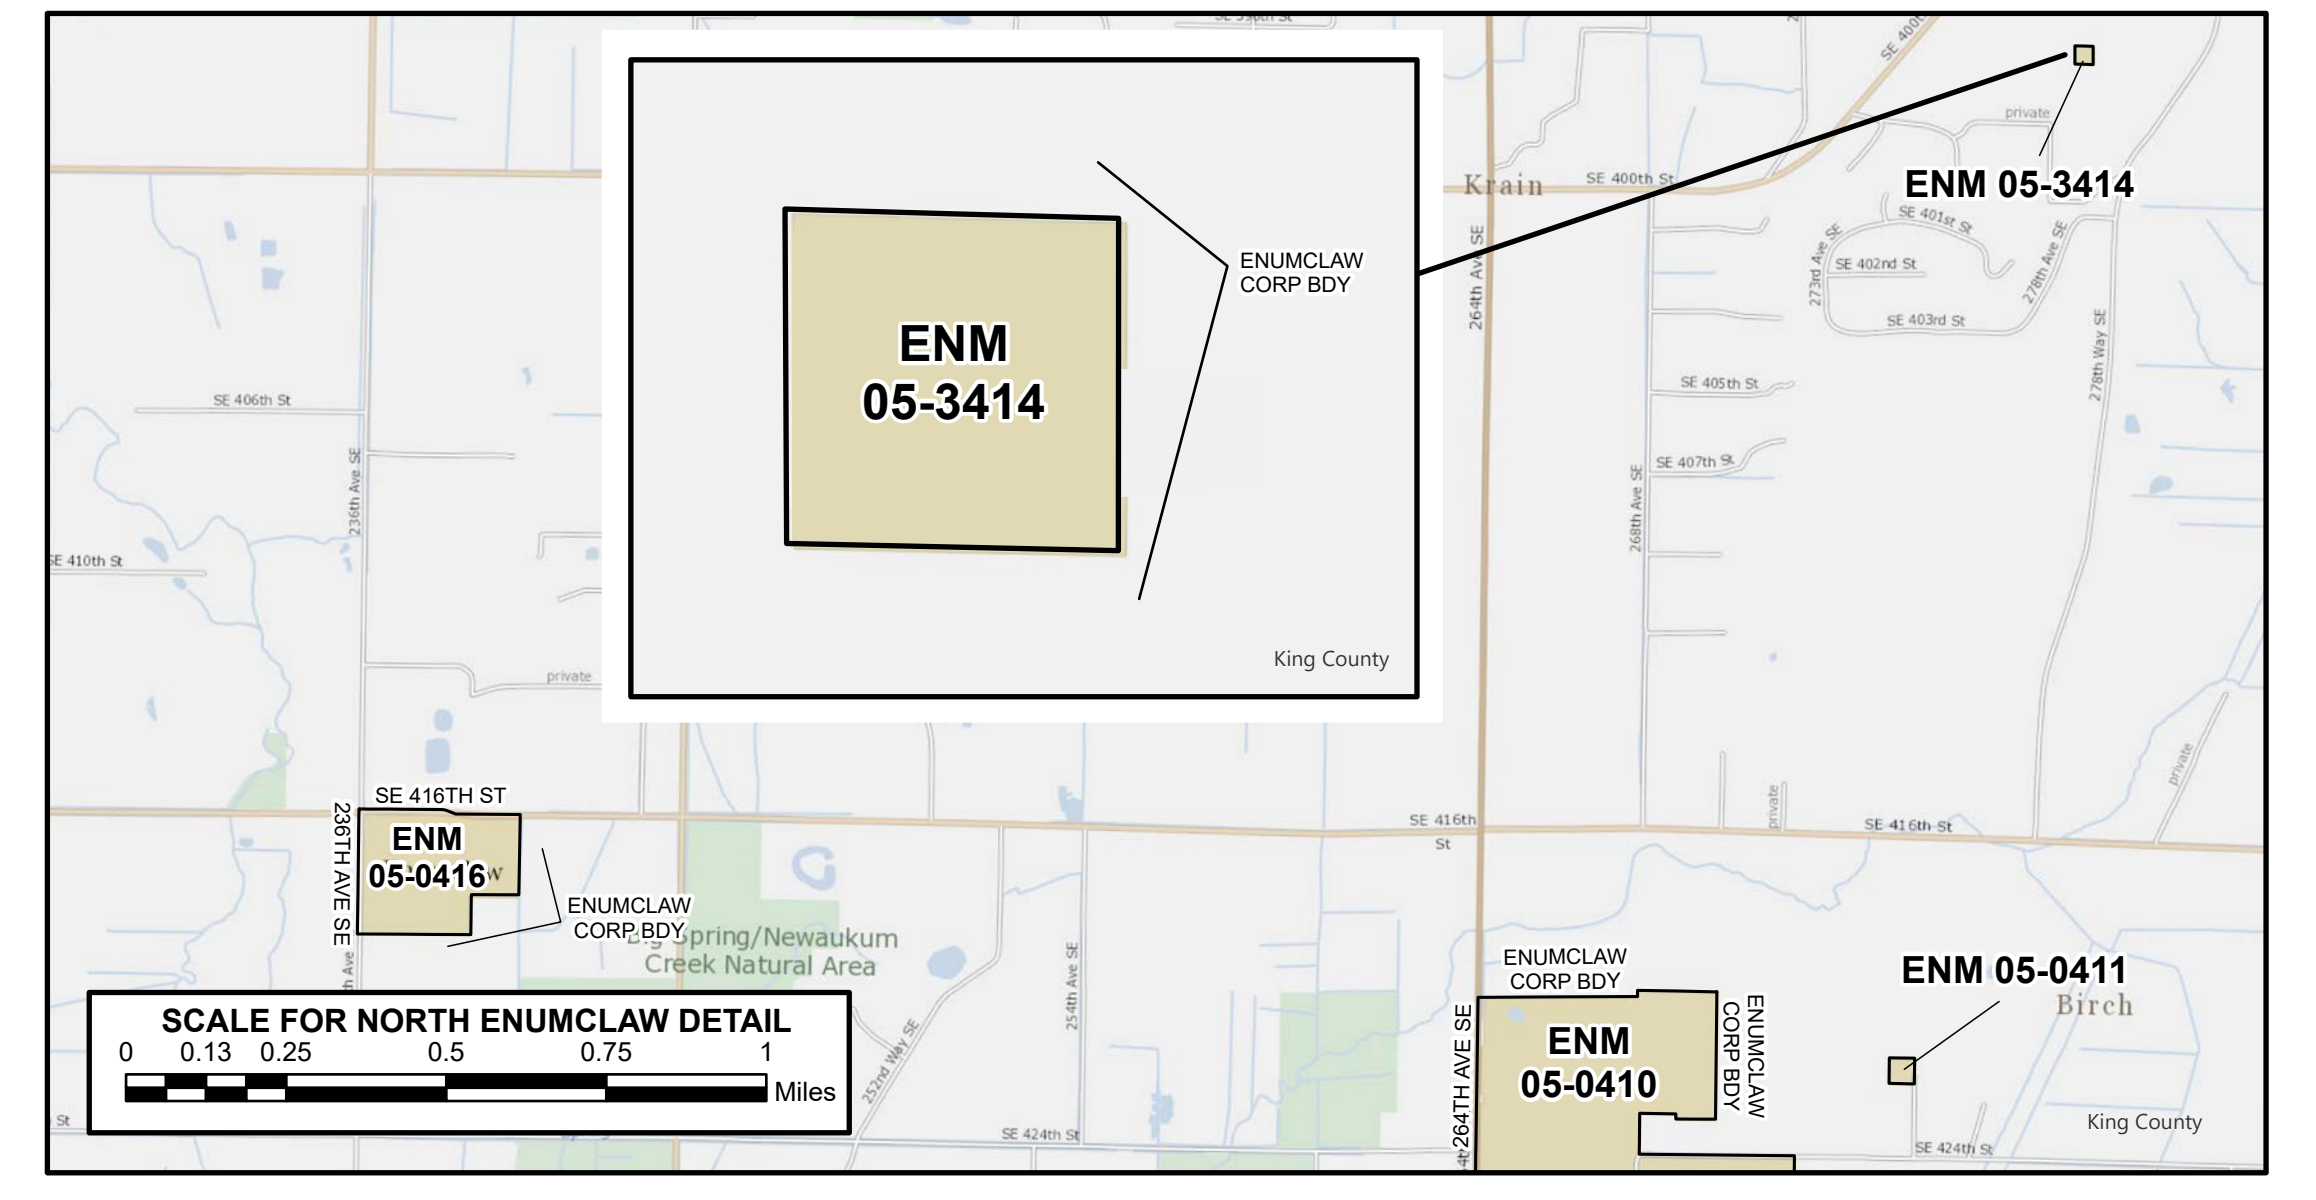

City of Enumclaw