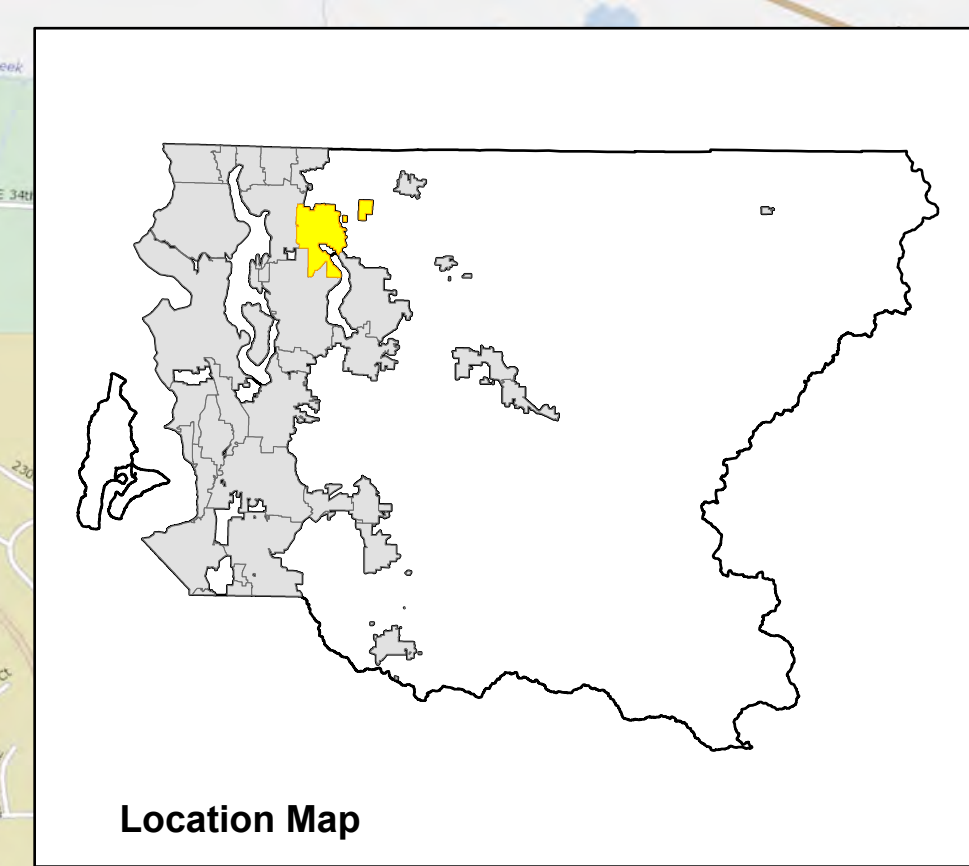

# City of Redmond

- Legend**
- 2024 Precinct Boundaries
  - Legislative District Boundary
  - County Council District Boundary
  - Streets
  - Parks
  - Water

Produced by:  
GIS Section  
Department of Elections  
April 2024

Location Map