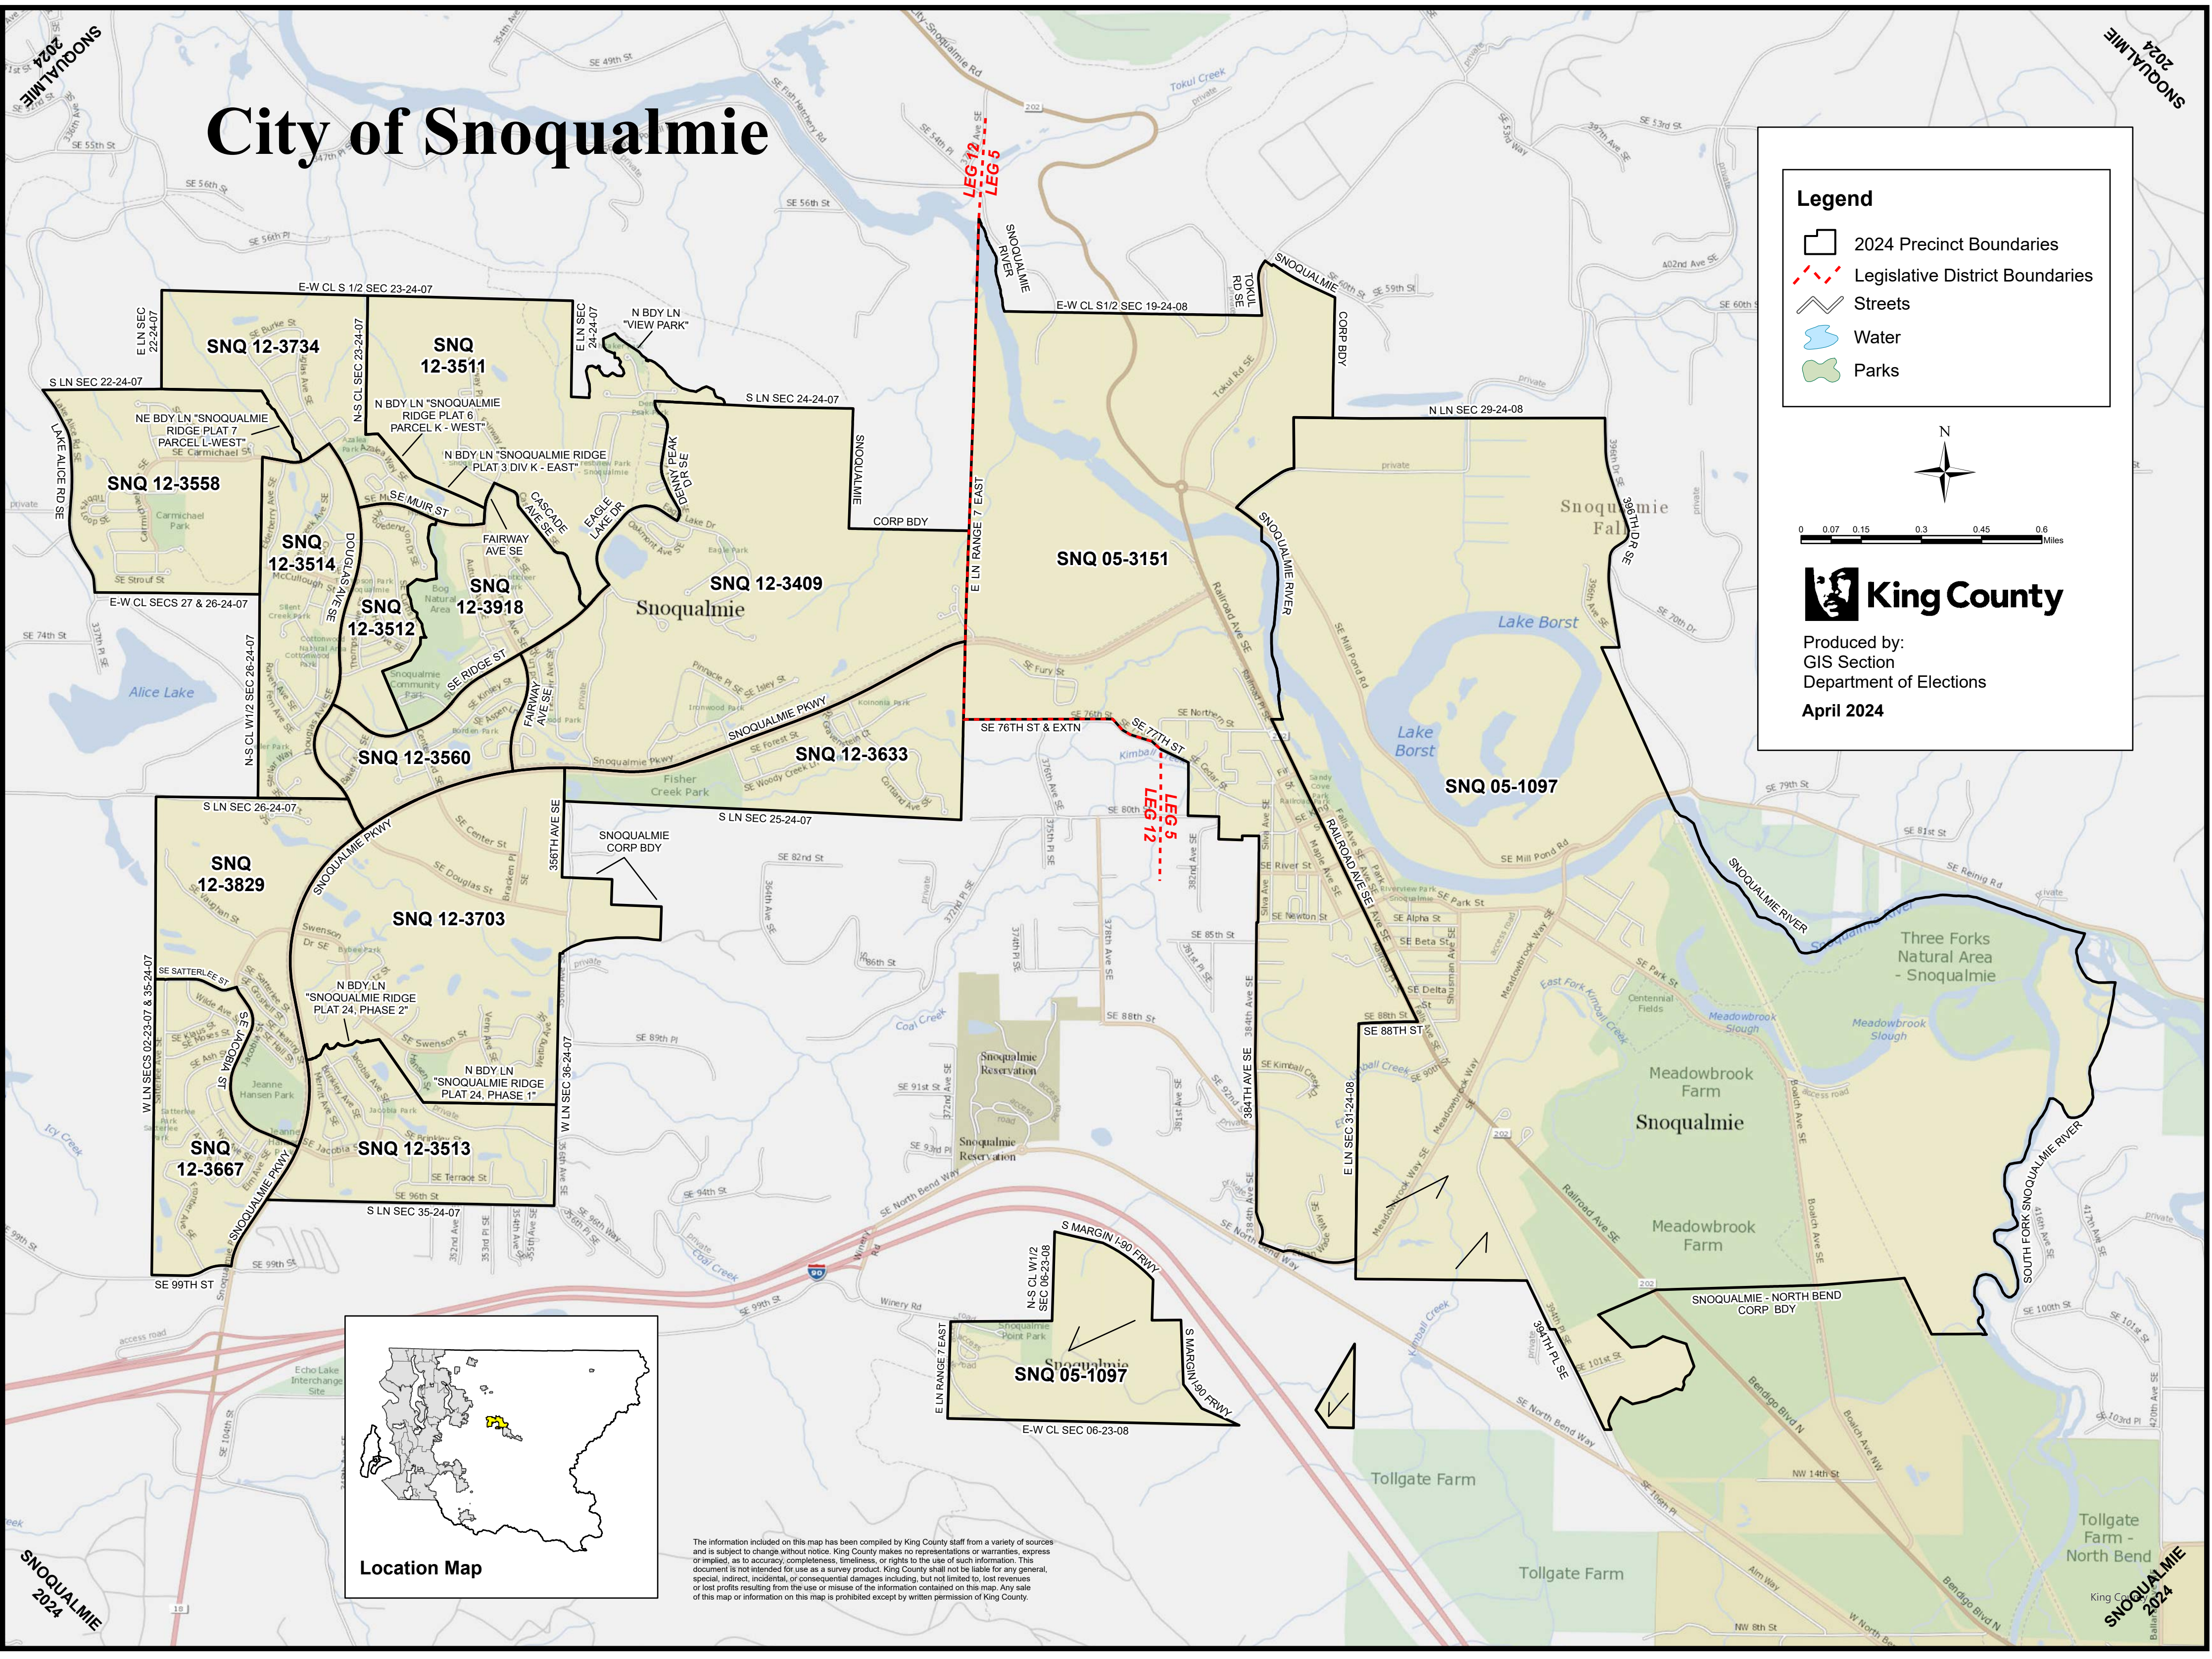

City of Snoqualmie

Legend

- 2024 Precinct Boundaries
- Legislative District Boundaries
- Streets
- Water
- Parks

King County
Produced by:
GIS Section
Department of Elections
April 2024