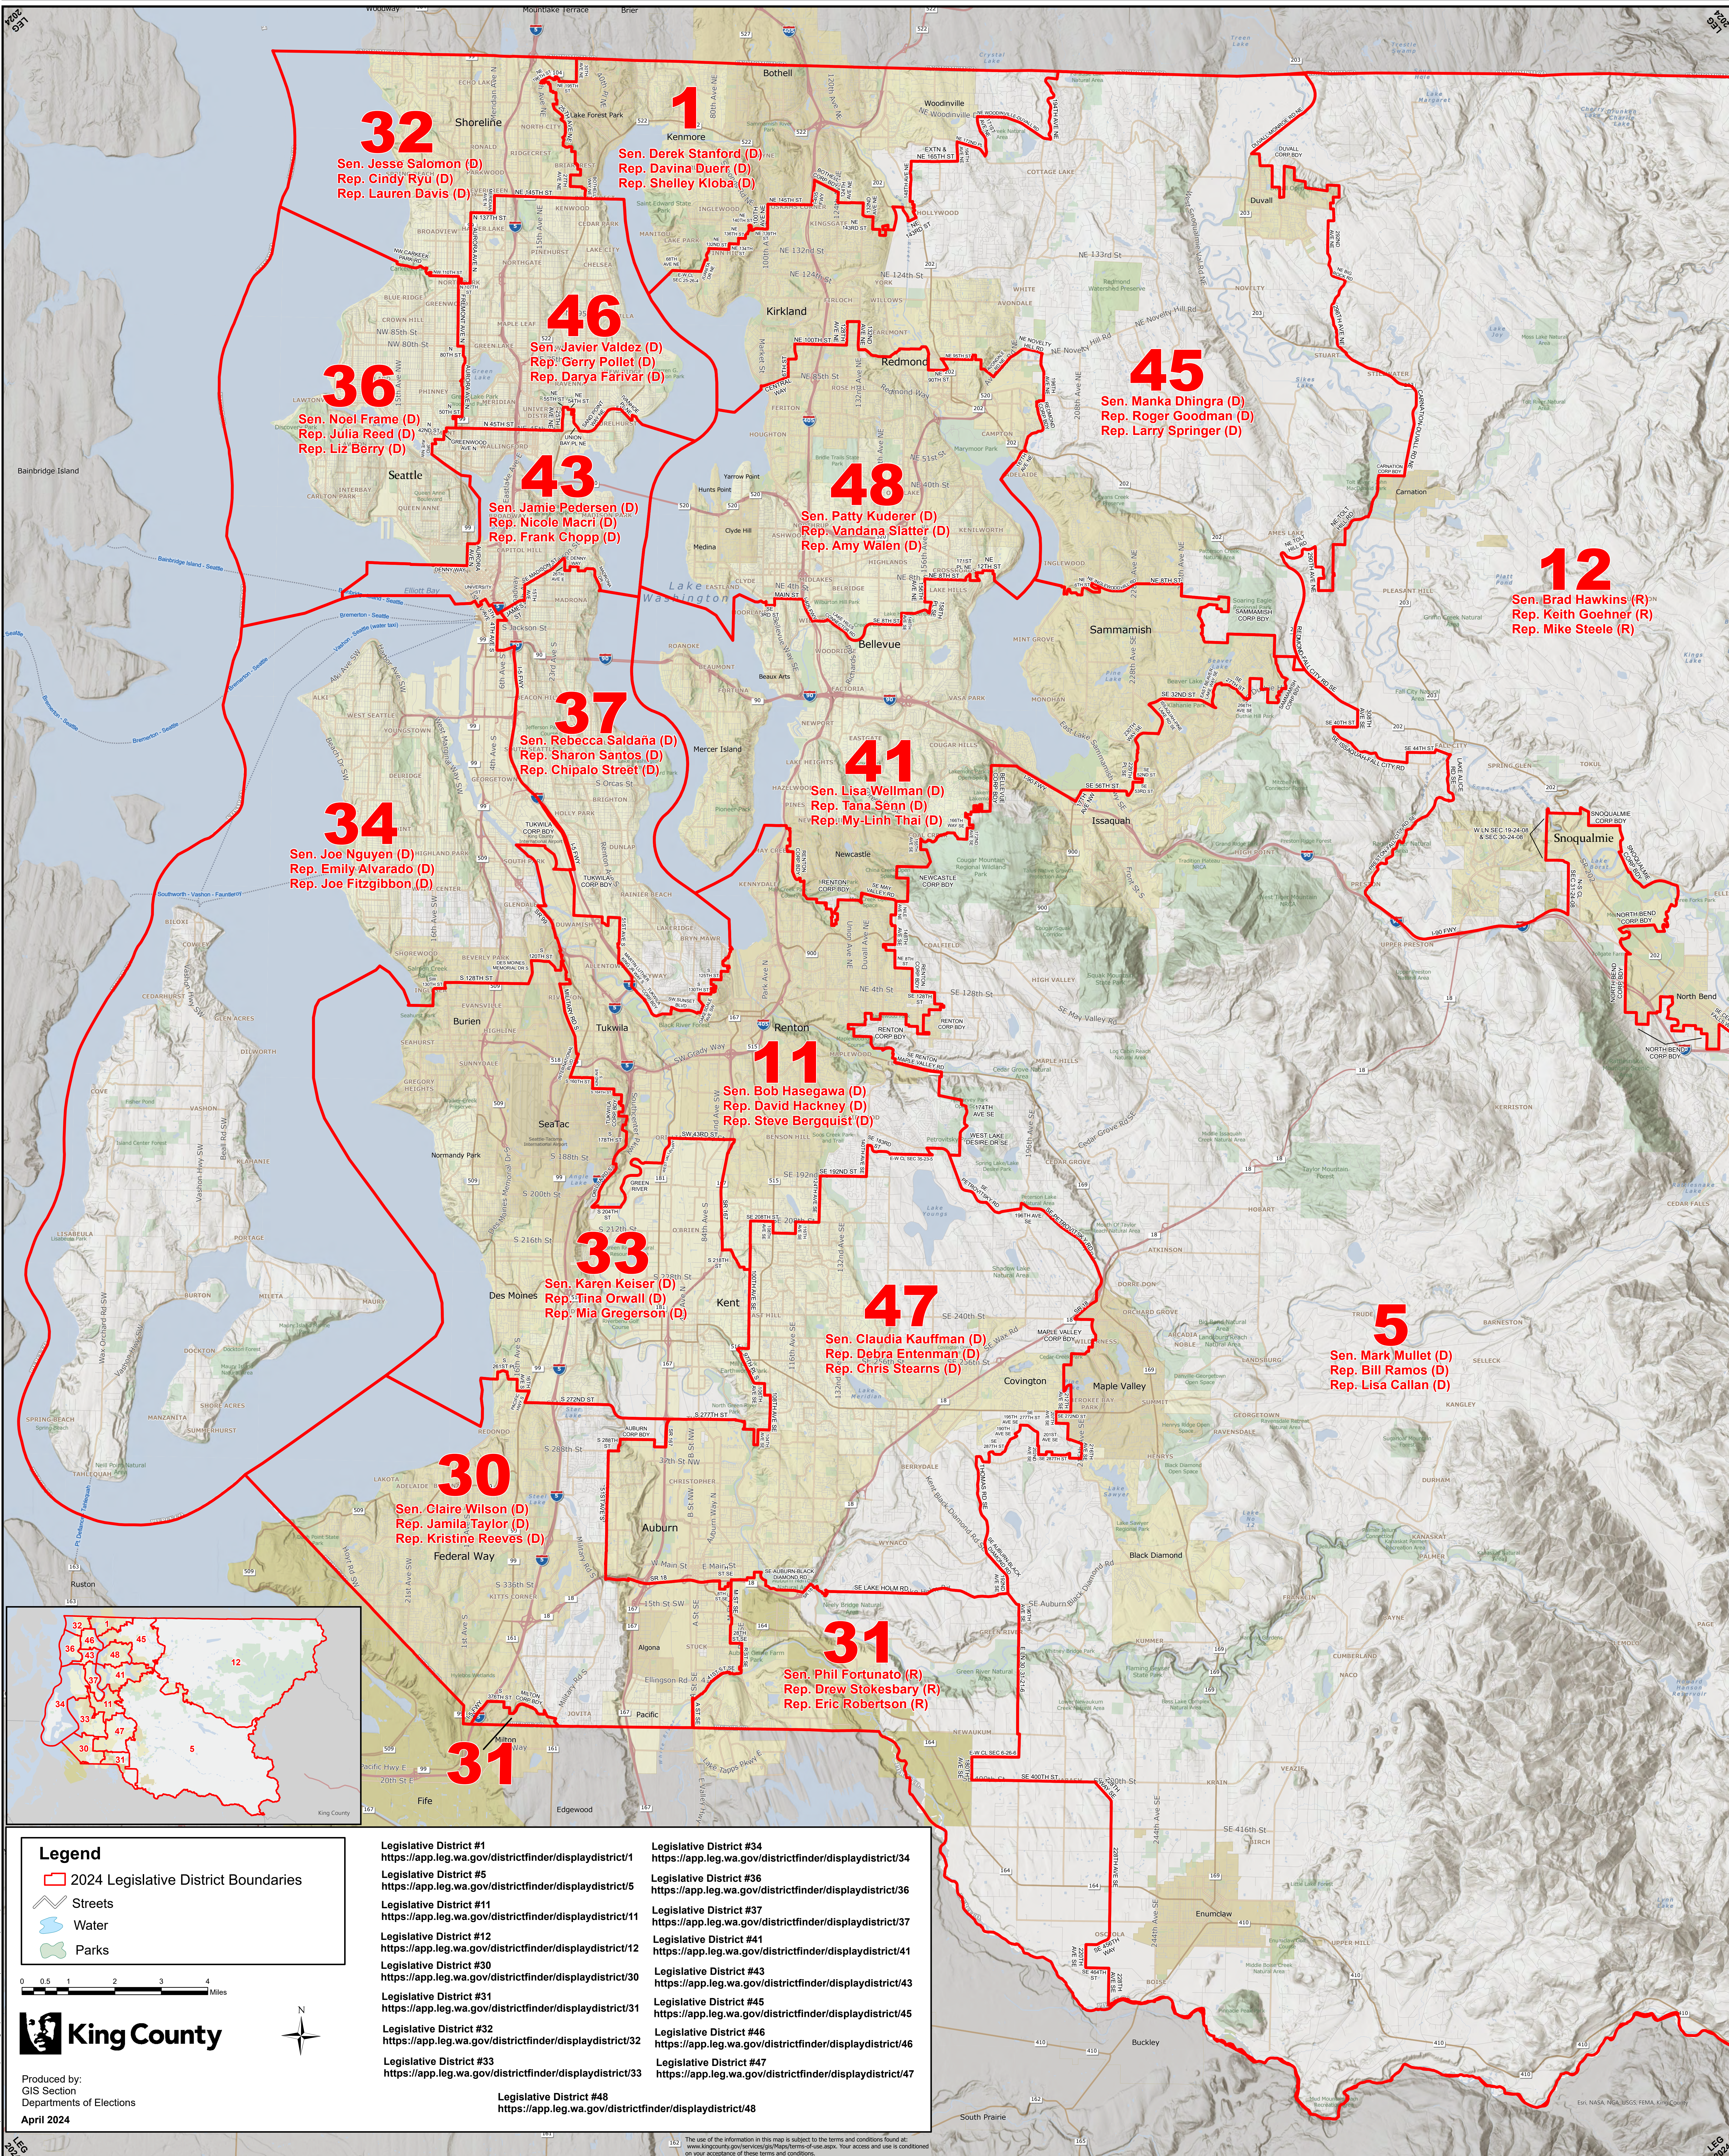

2024 Legislative Districts

32
Sen. Jesse Salomon (D)
Rep. Cindy Ryu (D)
Rep. Lauren Davis (D)

1
Sen. Derek Stanford (D)
Rep. Davina Duerf (D)
Rep. Shelley Kloba (D)

36
Sen. Noel Frame (D)
Rep. Julia Reed (D)
Rep. Liz Berry (D)

46
Sen. Javier Valdez (D)
Rep. Gerry Pollet (D)
Rep. Darya Farivar (D)

45
Sen. Manka Dhingra (D)
Rep. Roger Goodman (D)
Rep. Larry Springer (D)

43
Sen. Jamie Pedersen (D)
Rep. Nicole Macri (D)
Rep. Frank Chopp (D)

48
Sen. Patty Kuderer (D)
Rep. Vandana Slatter (D)
Rep. Amy Walen (D)

12
Sen. Brad Hawkins (R)
Rep. Keith Goehner (R)
Rep. Mike Steele (R)

34
Sen. Joe Nguyen (D)
Rep. Emily Alvarado (D)
Rep. Joe Fitzgibbon (D)

37
Sen. Rebecca Saldaña (D)
Rep. Sharon Santos (D)
Rep. Chipalo Street (D)

41
Sen. Lisa Wellman (D)
Rep. Tana Senn (D)
Rep. My-Linh Thai (D)

11
Sen. Bob Hasegawa (D)
Rep. David Hackney (D)
Rep. Steve Bergquist (D)

33
Sen. Karen Keiser (D)
Rep. Tina Orwall (D)
Rep. Mia Gregerson (D)

47
Sen. Claudia Kauffman (D)
Rep. Debra Entenman (D)
Rep. Chris Stearns (D)

5
Sen. Mark Mullet (D)
Rep. Bill Ramos (D)
Rep. Lisa Callan (D)

30
Sen. Claire Wilson (D)
Rep. Jamila Taylor (D)
Rep. Kristine Reeves (D)

31
Sen. Phil Fortunato (R)
Rep. Drew Stokesbary (R)
Rep. Eric Robertson (R)

31

Legend

- 2024 Legislative District Boundaries
- Streets
- Water
- Parks

- Legislative District #1
  <https://app.leg.wa.gov/districtfinder/displaydistrict/1>
- Legislative District #5
  <https://app.leg.wa.gov/districtfinder/displaydistrict/5>
- Legislative District #11
  <https://app.leg.wa.gov/districtfinder/displaydistrict/11>
- Legislative District #12
  <https://app.leg.wa.gov/districtfinder/displaydistrict/12>
- Legislative District #30
  <https://app.leg.wa.gov/districtfinder/displaydistrict/30>
- Legislative District #31
  <https://app.leg.wa.gov/districtfinder/displaydistrict/31>
- Legislative District #32
  <https://app.leg.wa.gov/districtfinder/displaydistrict/32>
- Legislative District #33
  <https://app.leg.wa.gov/districtfinder/displaydistrict/33>
- Legislative District #34
  <https://app.leg.wa.gov/districtfinder/displaydistrict/34>
- Legislative District #36
  <https://app.leg.wa.gov/districtfinder/displaydistrict/36>
- Legislative District #37
  <https://app.leg.wa.gov/districtfinder/displaydistrict/37>
- Legislative District #41
  <https://app.leg.wa.gov/districtfinder/displaydistrict/41>
- Legislative District #43
  <https://app.leg.wa.gov/districtfinder/displaydistrict/43>
- Legislative District #45
  <https://app.leg.wa.gov/districtfinder/displaydistrict/45>
- Legislative District #46
  <https://app.leg.wa.gov/districtfinder/displaydistrict/46>
- Legislative District #47
  <https://app.leg.wa.gov/districtfinder/displaydistrict/47>
- Legislative District #48
  <https://app.leg.wa.gov/districtfinder/displaydistrict/48>

Produced by:
GIS Section
Departments of Elections
April 2024