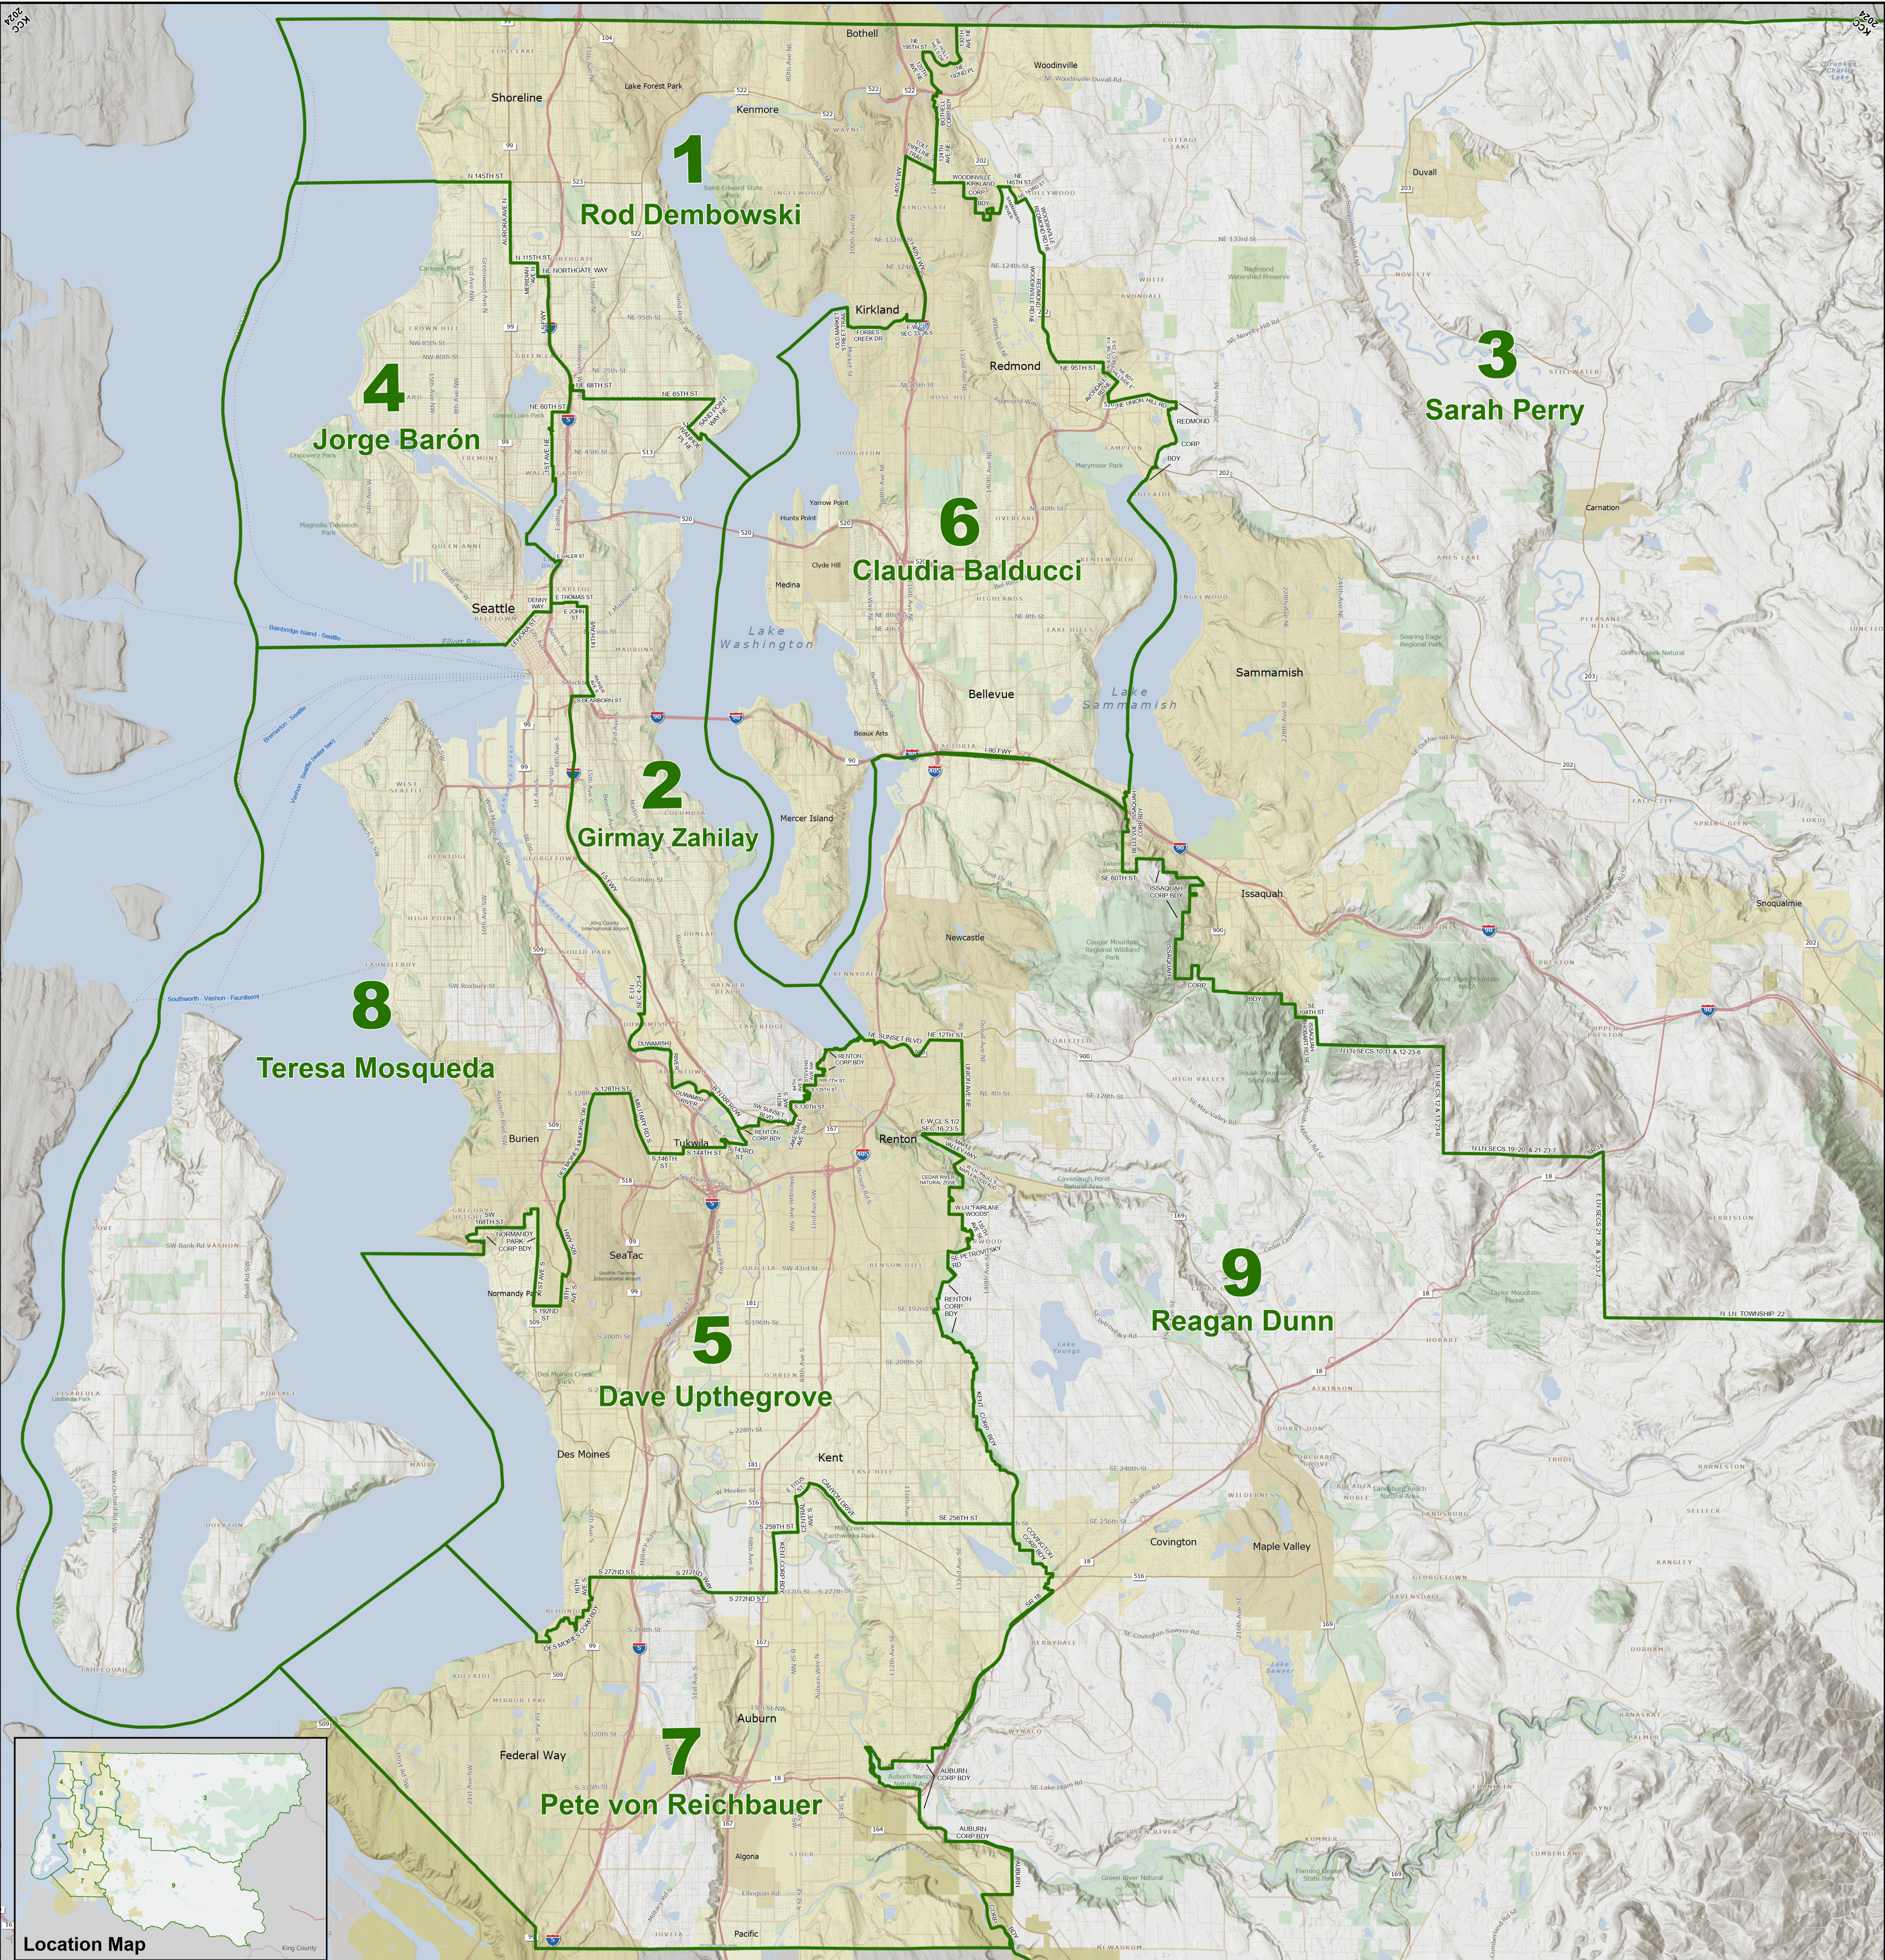

2022 Metropolitan King County Council Districts

Legend

- 2022 County Council District Boundaries
- Streets
- Water
- Parks

0 1 2 4 6 8 Miles

King County

Produced by:
GIS Section
Departments of Elections
January 2024

The use of the information in this map is subject to the terms and conditions found at: www.kingcounty.gov/elections/2022/MapTermsOfUse.aspx. Your access and use is conditioned on your acceptance of these terms and conditions.