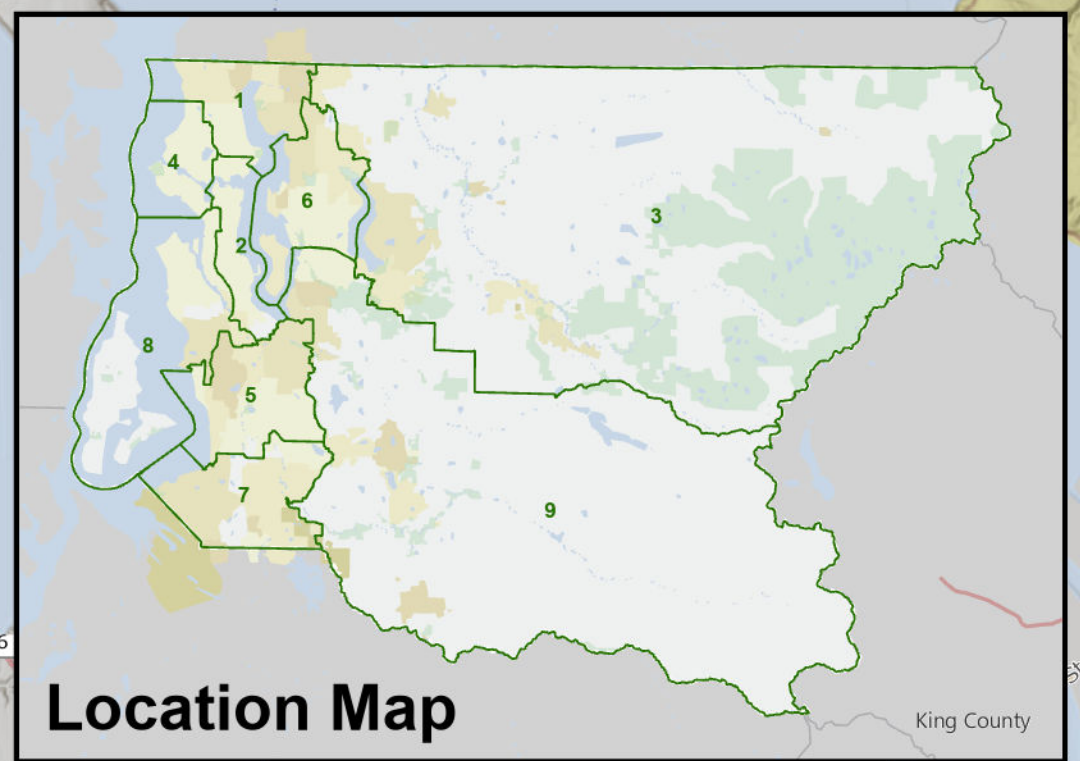

2022 Metropolitan King County Council Districts

Legend

- 2022 County Council District Boundaries
- Streets
- Water
- Parks

0 1 2 4 6 8 Miles

King County

Produced by:
GIS Section
Departments of Elections
January 2024

The use of the information in this map is subject to the terms and conditions found at: www.kingcounty.gov/elections/2022/MapTermsOfUse.aspx. Your access and use is conditioned on your acceptance of these terms and conditions.