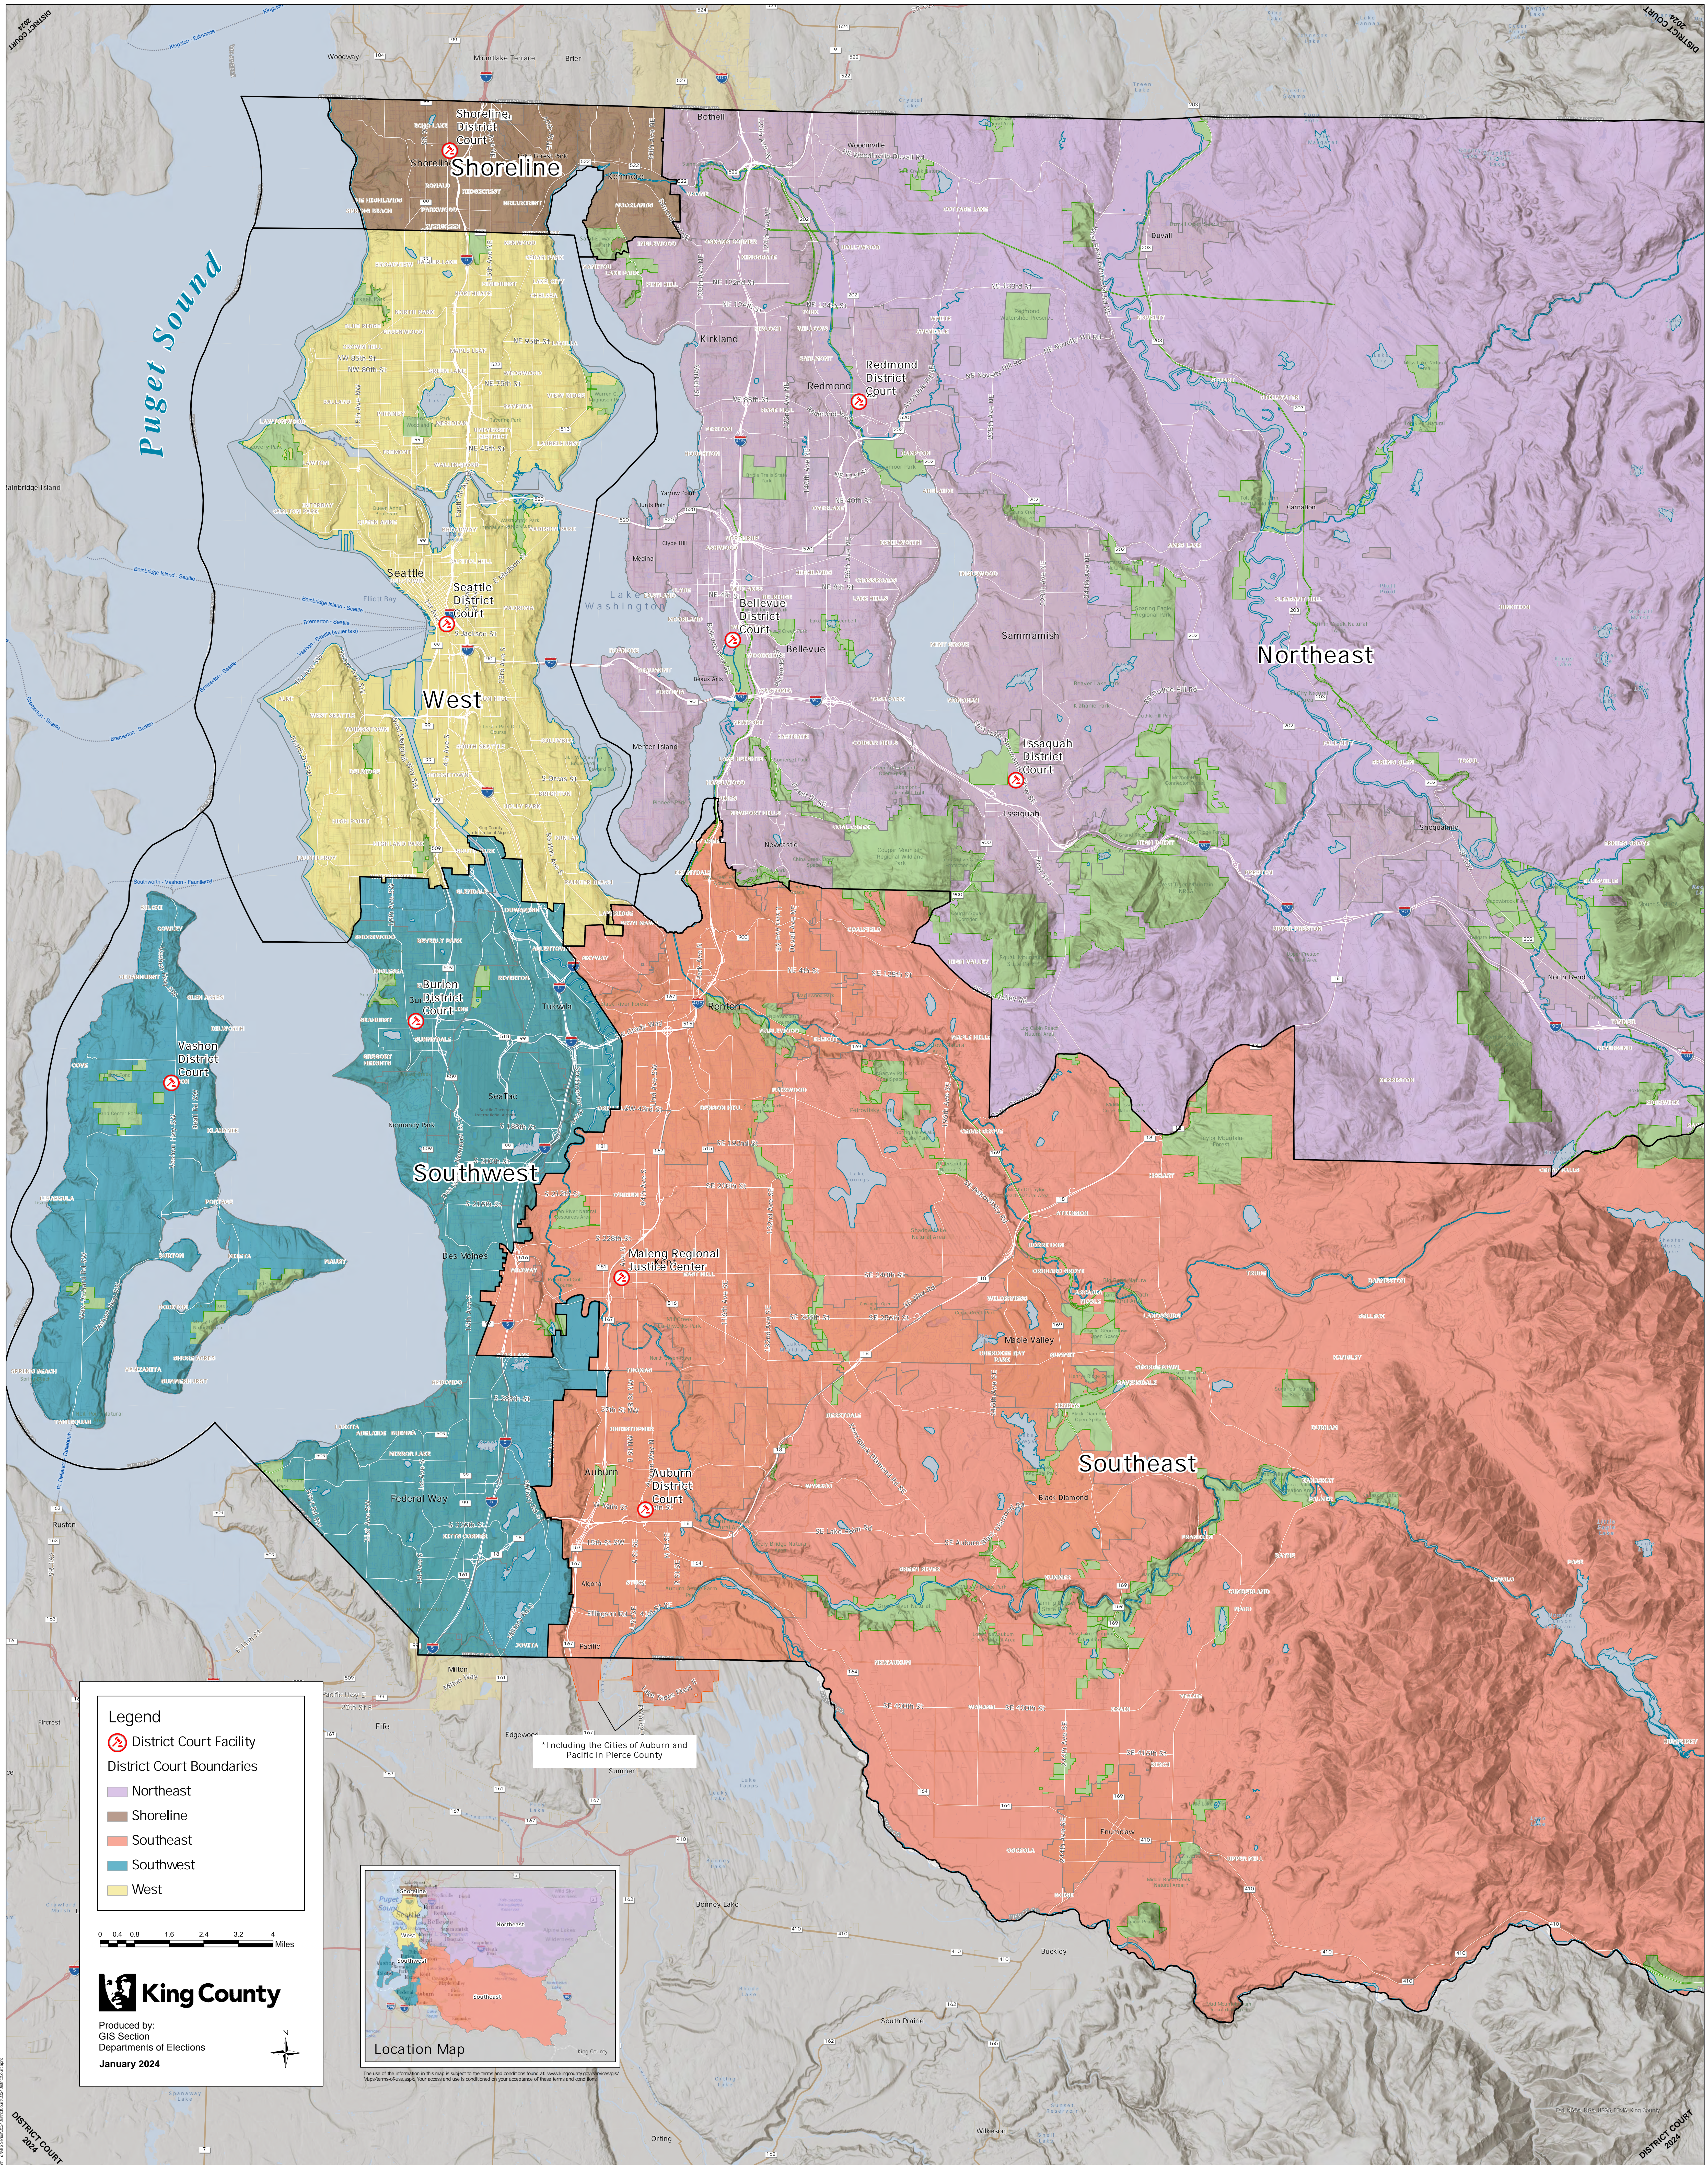

King County District Court Electoral District

Legend

- District Court Facility
- District Court Boundaries
- Northeast
- Shoreline
- Southeast
- Southwest
- West

King County
Produced by:
GIS Section
Departments of Elections
January 2024