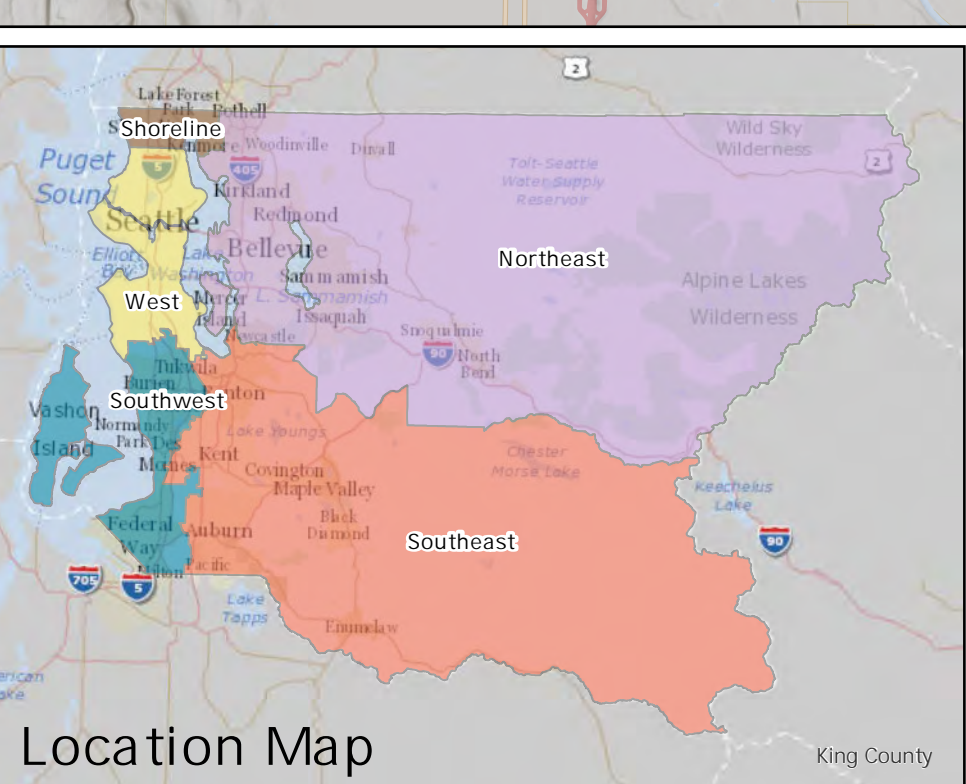

King County District Court Electoral District

Legend

- District Court Facility
- District Court Boundaries
- Northeast
- Shoreline
- Southeast
- Southwest
- West

King County
Produced by:
GIS Section
Departments of Elections
January 2024