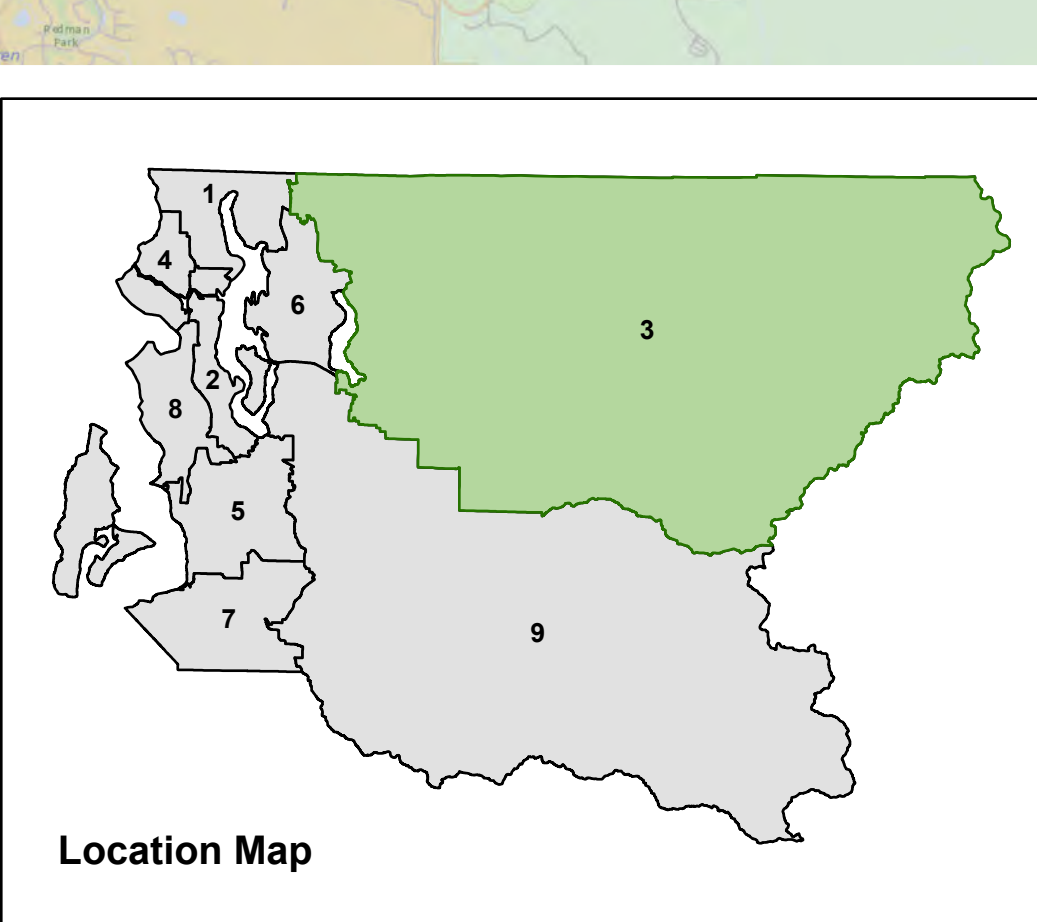

King County Council District 3

Legend

2024 Precincts

Cities

- Bothell
- Carnation
- Duvall
- Issaquah
- North Bend
- Redmond
- Sammamish
- Skykomish
- Snoqualmie
- Woodinville
- Unincorporated King County

- Legislative District Boundaries
- Congressional District Boundaries
- Streets
- Water
- Parks

Produced by:
GIS Section
Department of Elections
April 2024

DETAIL OF EASTERN PORTION
SEE INSET BELOW

SEE
DETAIL
BELOW

The information included on this map has been compiled by King County and is a public record. It is provided as a public service. King County does not warrant the accuracy or completeness of the information. This information is not intended to be used for legal purposes. For more information, please contact the Department of Elections at (206) 462-3000.