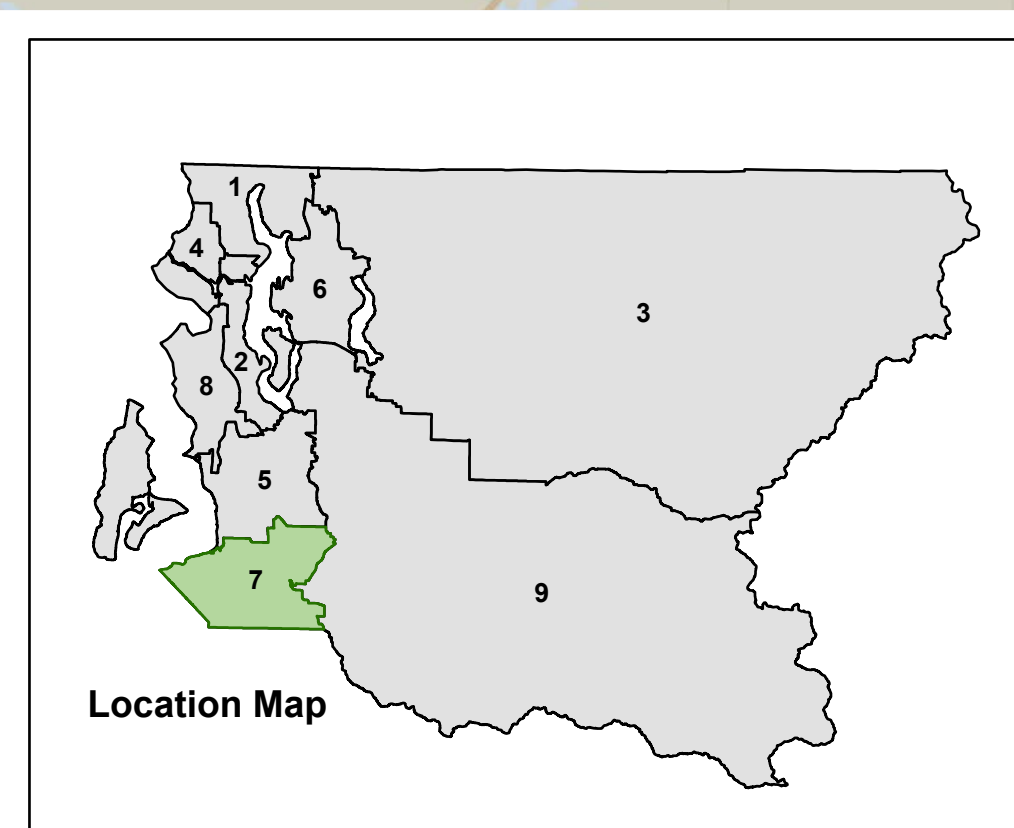

King County Council District 7

PUGET SOUND

Legend

- 2024 Precincts
- **Cities**
  - Algona
  - Auburn
  - Federal Way
  - Kent
  - Milton
  - Pacific
  - Unincorporated King County
- Legislative District Boundaries
- Congressional District Boundaries
- Streets
- Water
- Parks