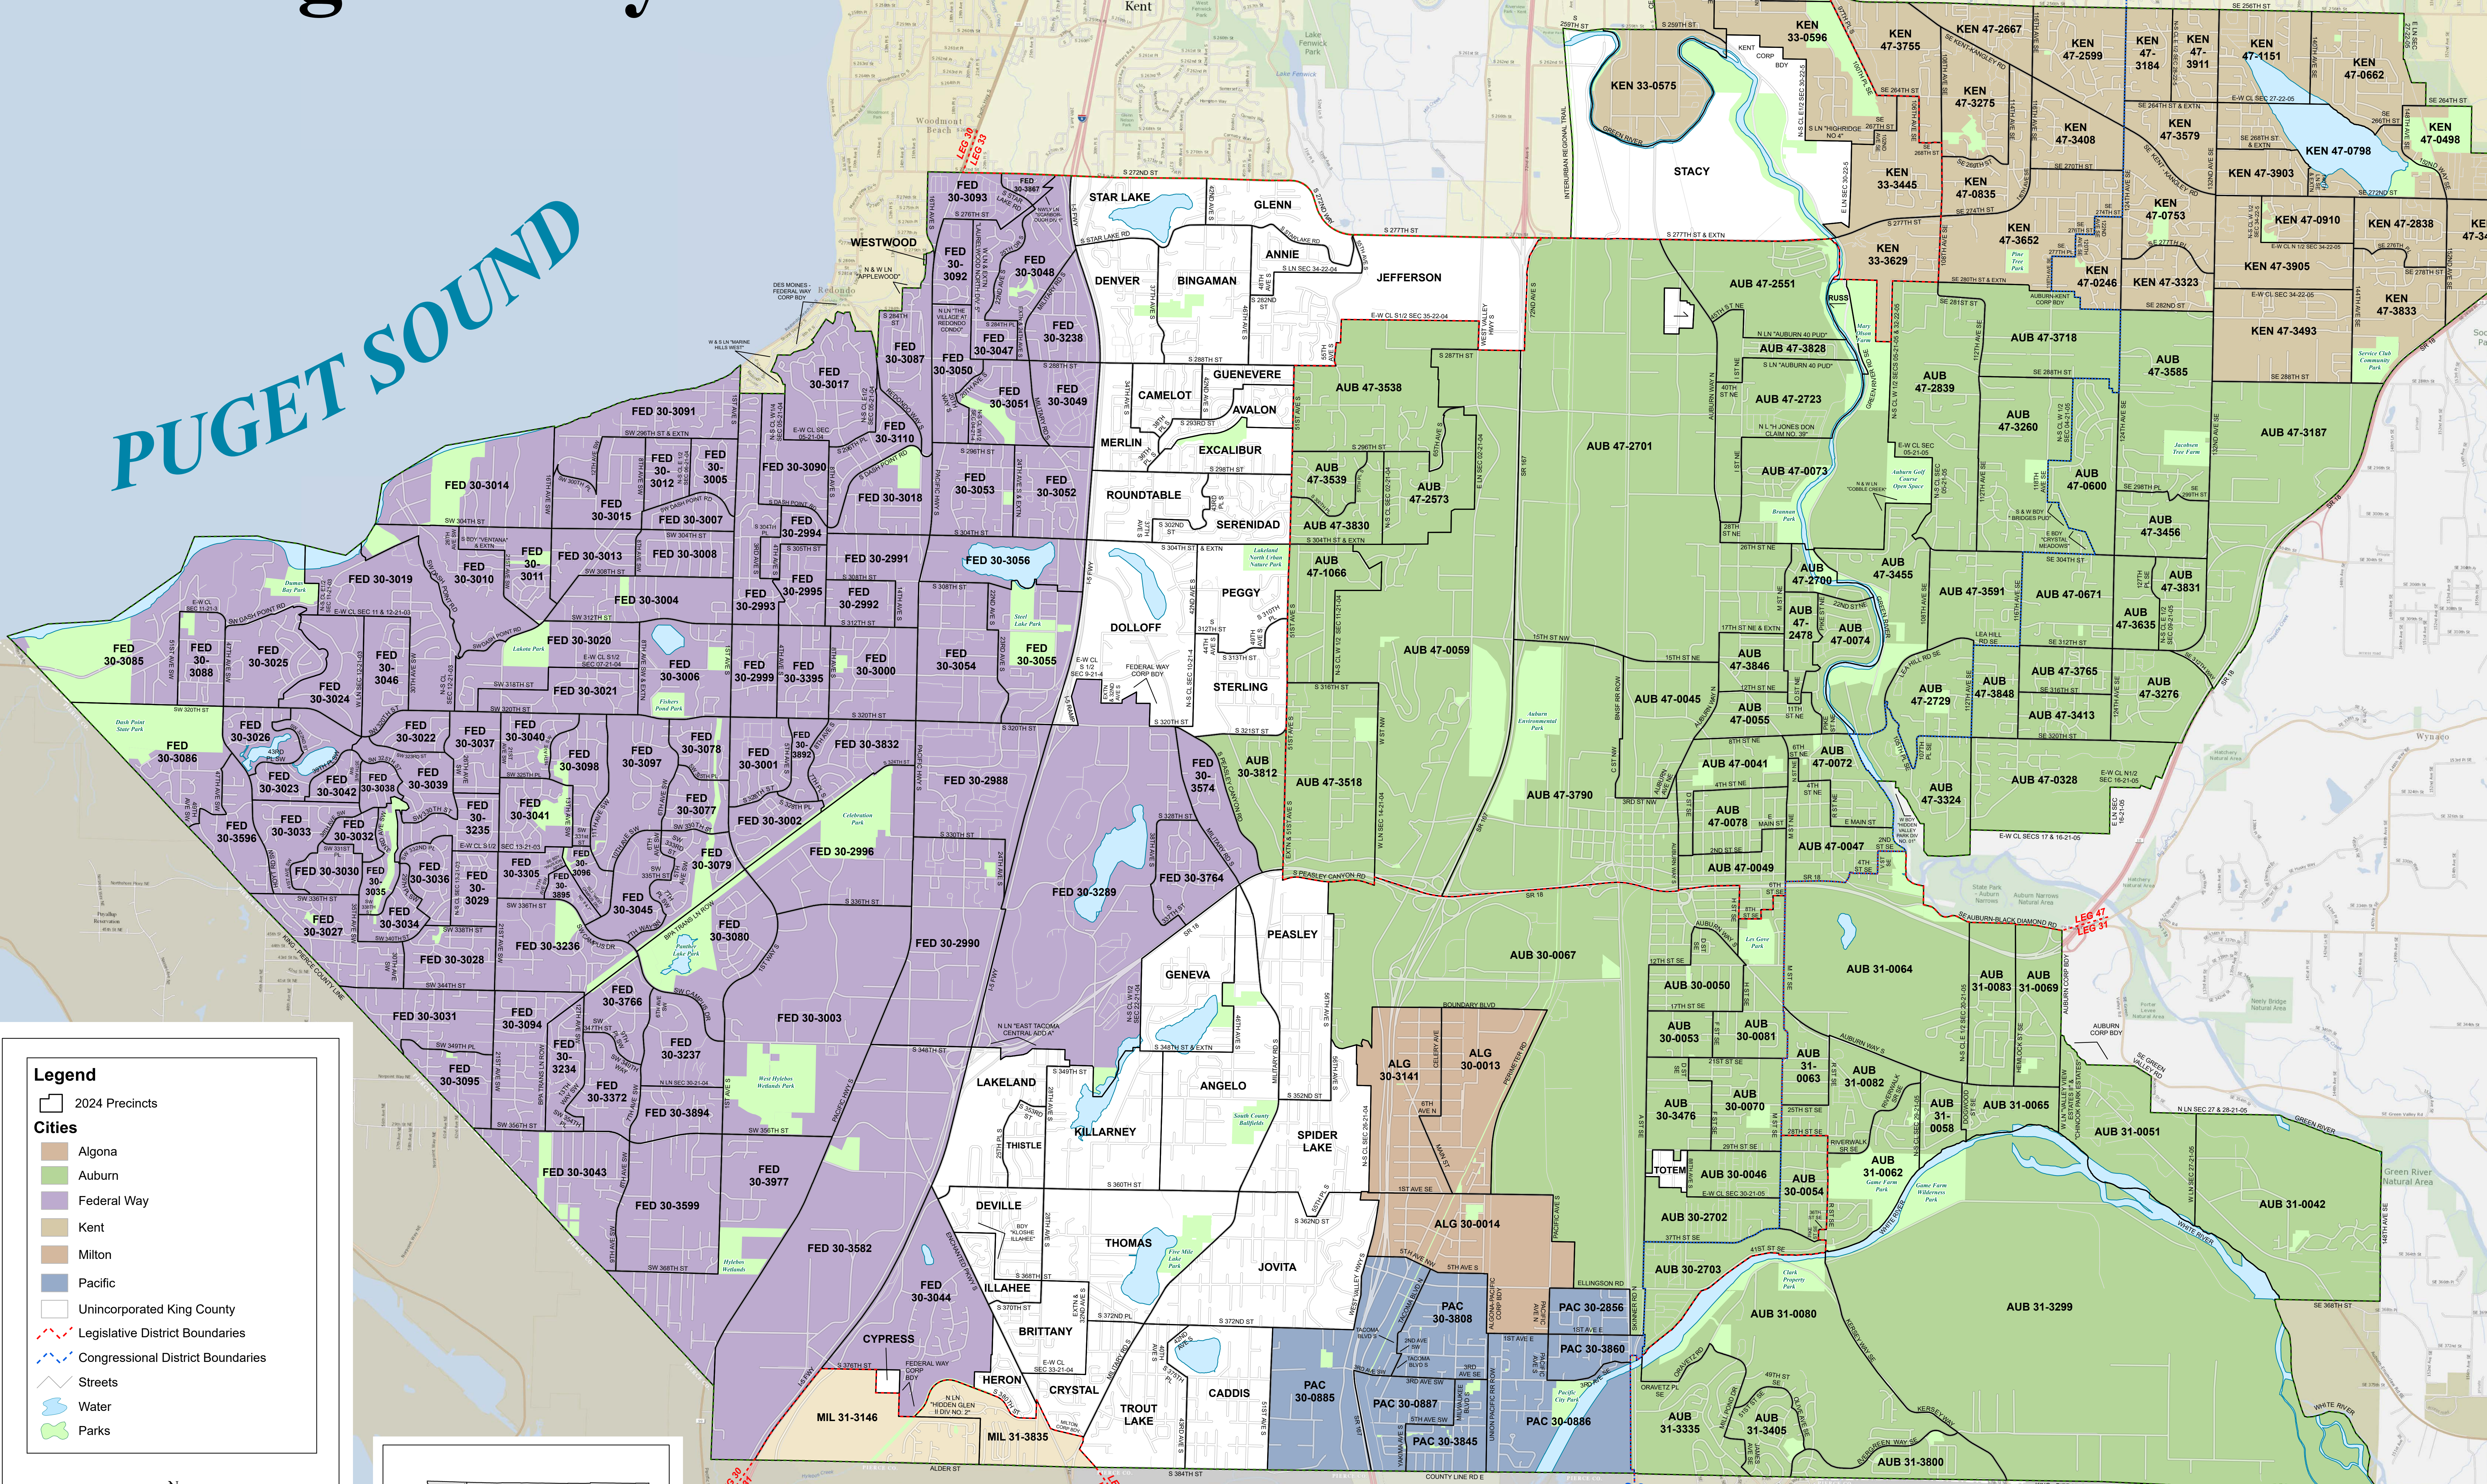

King County Council District 7

PUGET SOUND

Legend

- 2024 Precincts
- **Cities**
  - Algona
  - Auburn
  - Federal Way
  - Kent
  - Milton
  - Pacific
  - Unincorporated King County
- Legislative District Boundaries
- Congressional District Boundaries
- Streets
- Water
- Parks