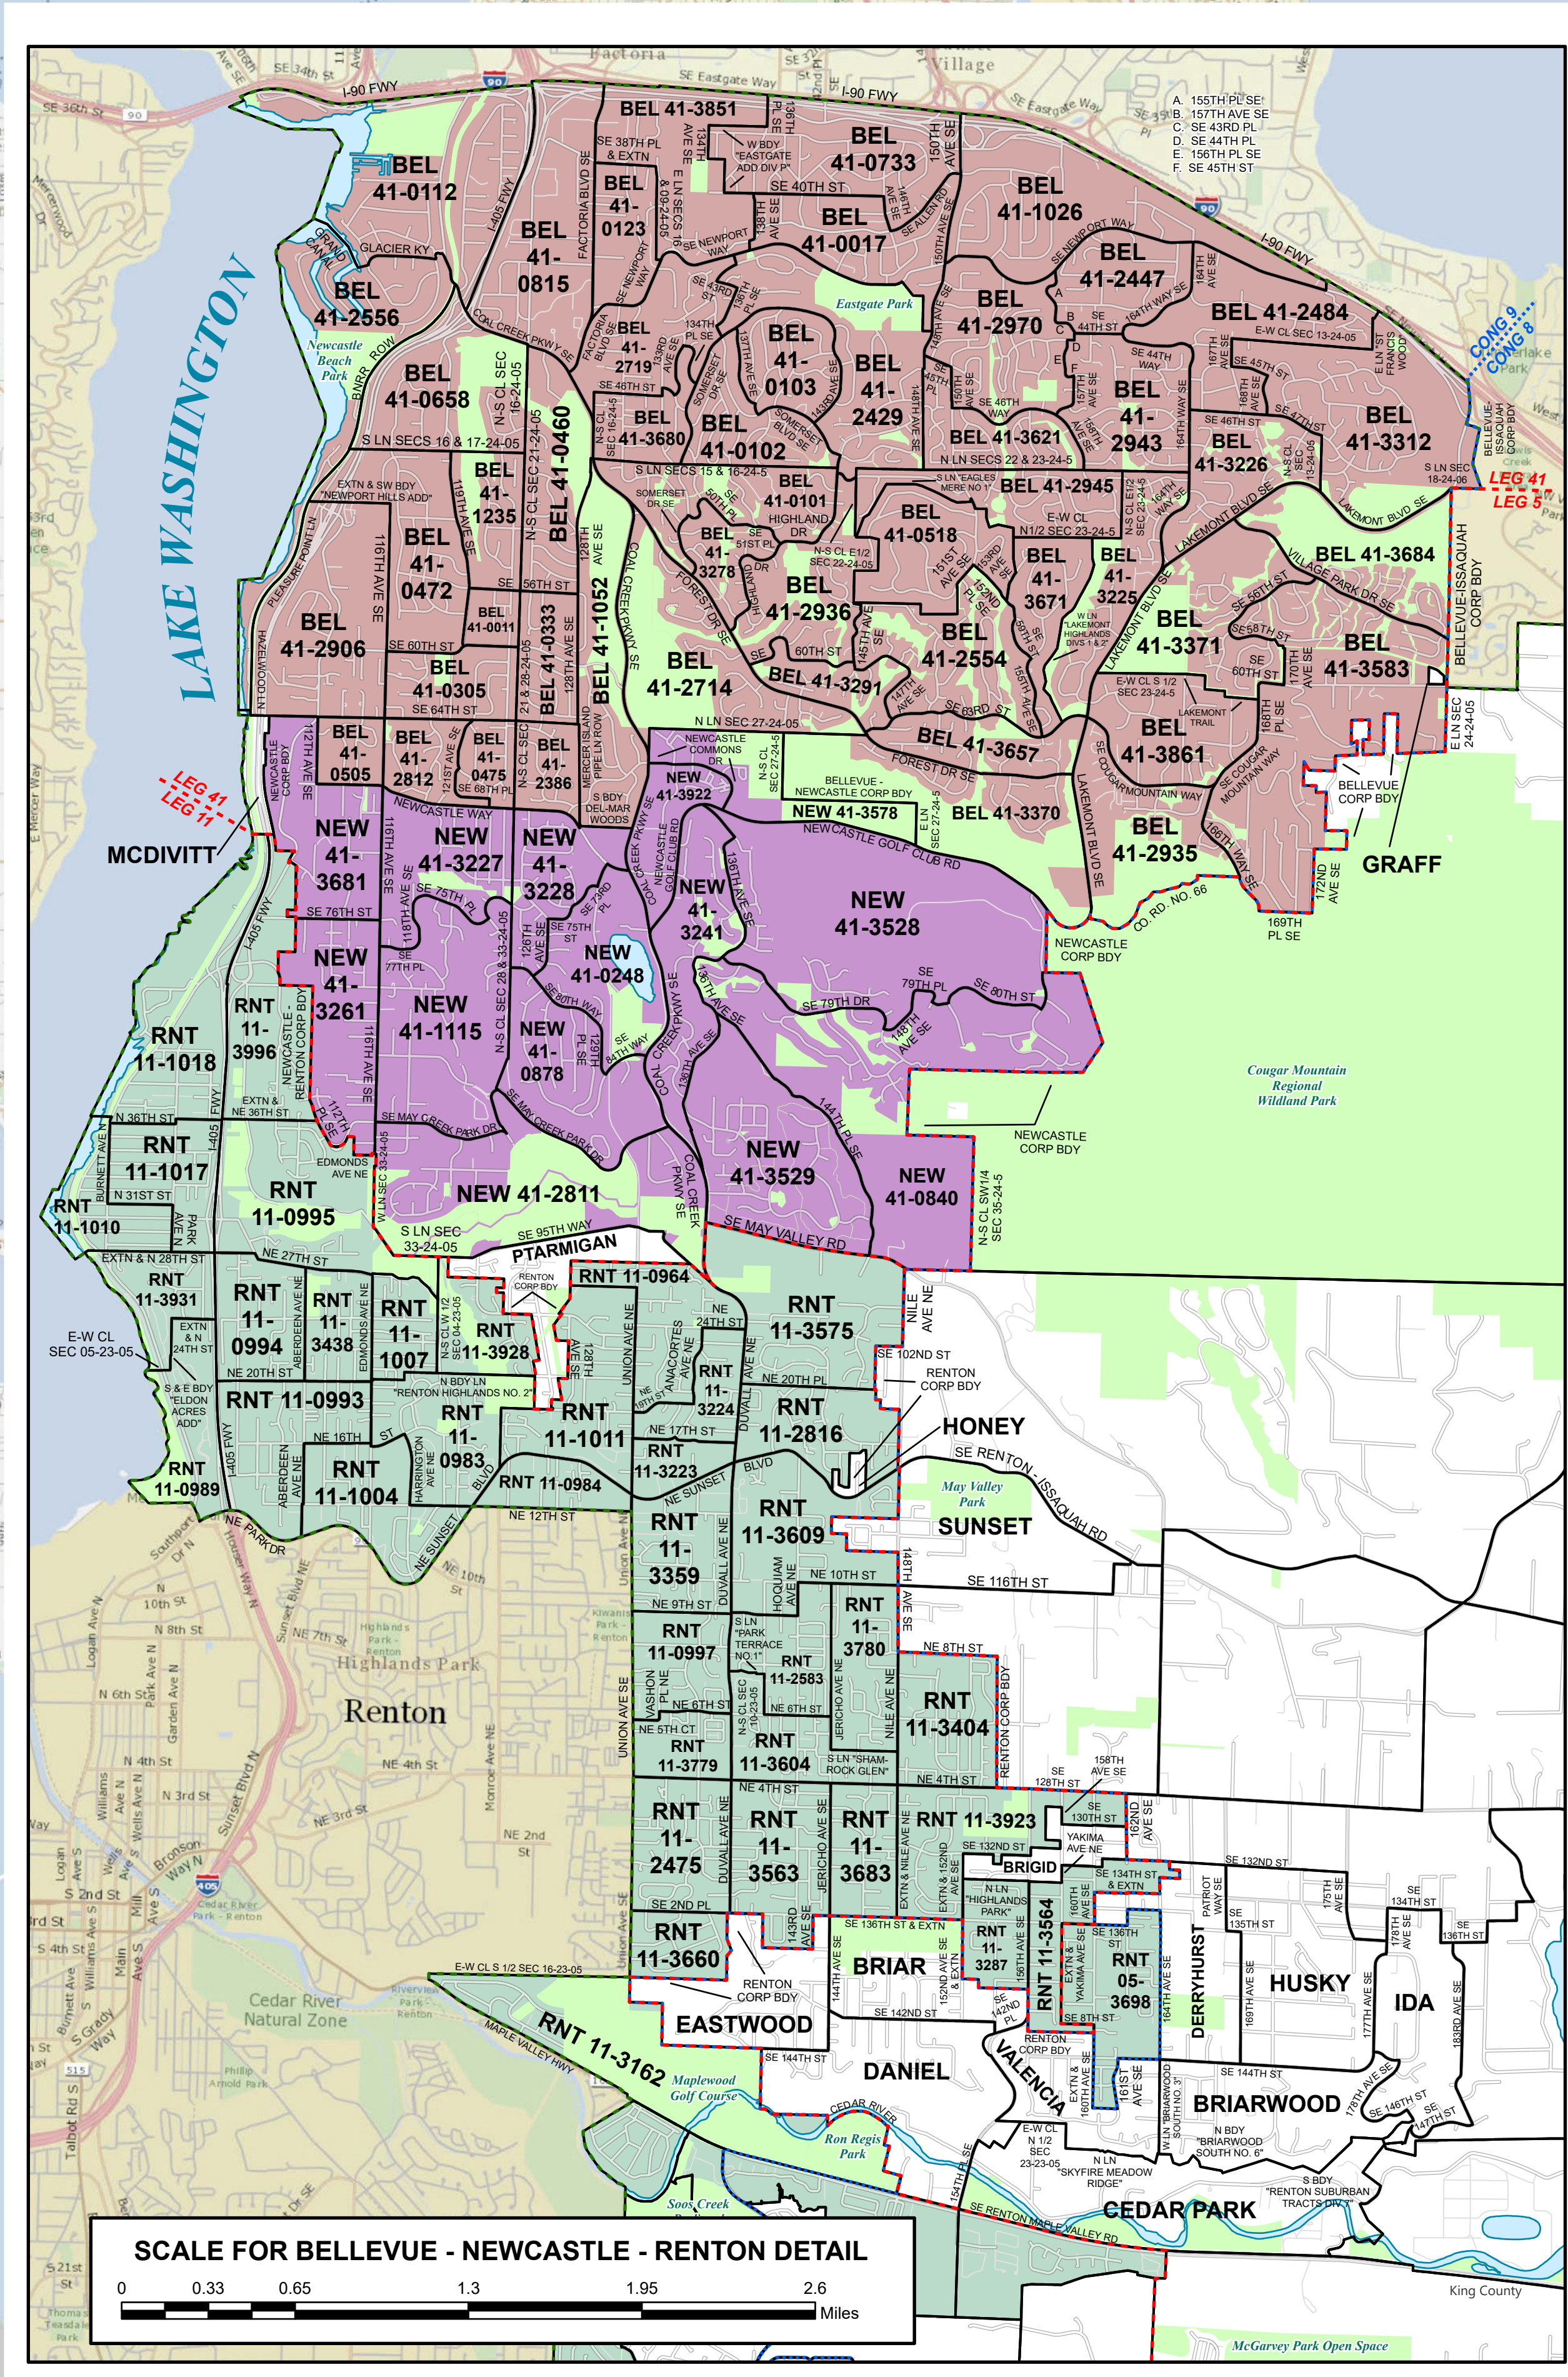

King County Council District 9

Seattle

Legend

- 2024 Precincts
- Cities
 - Bellevue
 - Black Diamond
 - Covington
 - Enumclaw
 - Kent
 - Maple Valley
 - Newcastle
 - Renton
 - Unincorporated King County
- Legislative District Boundaries
- Congressional District Boundaries
- Streets
- Water
- Parks

Produced by:
GIS Section
Department of Elections
April 2024