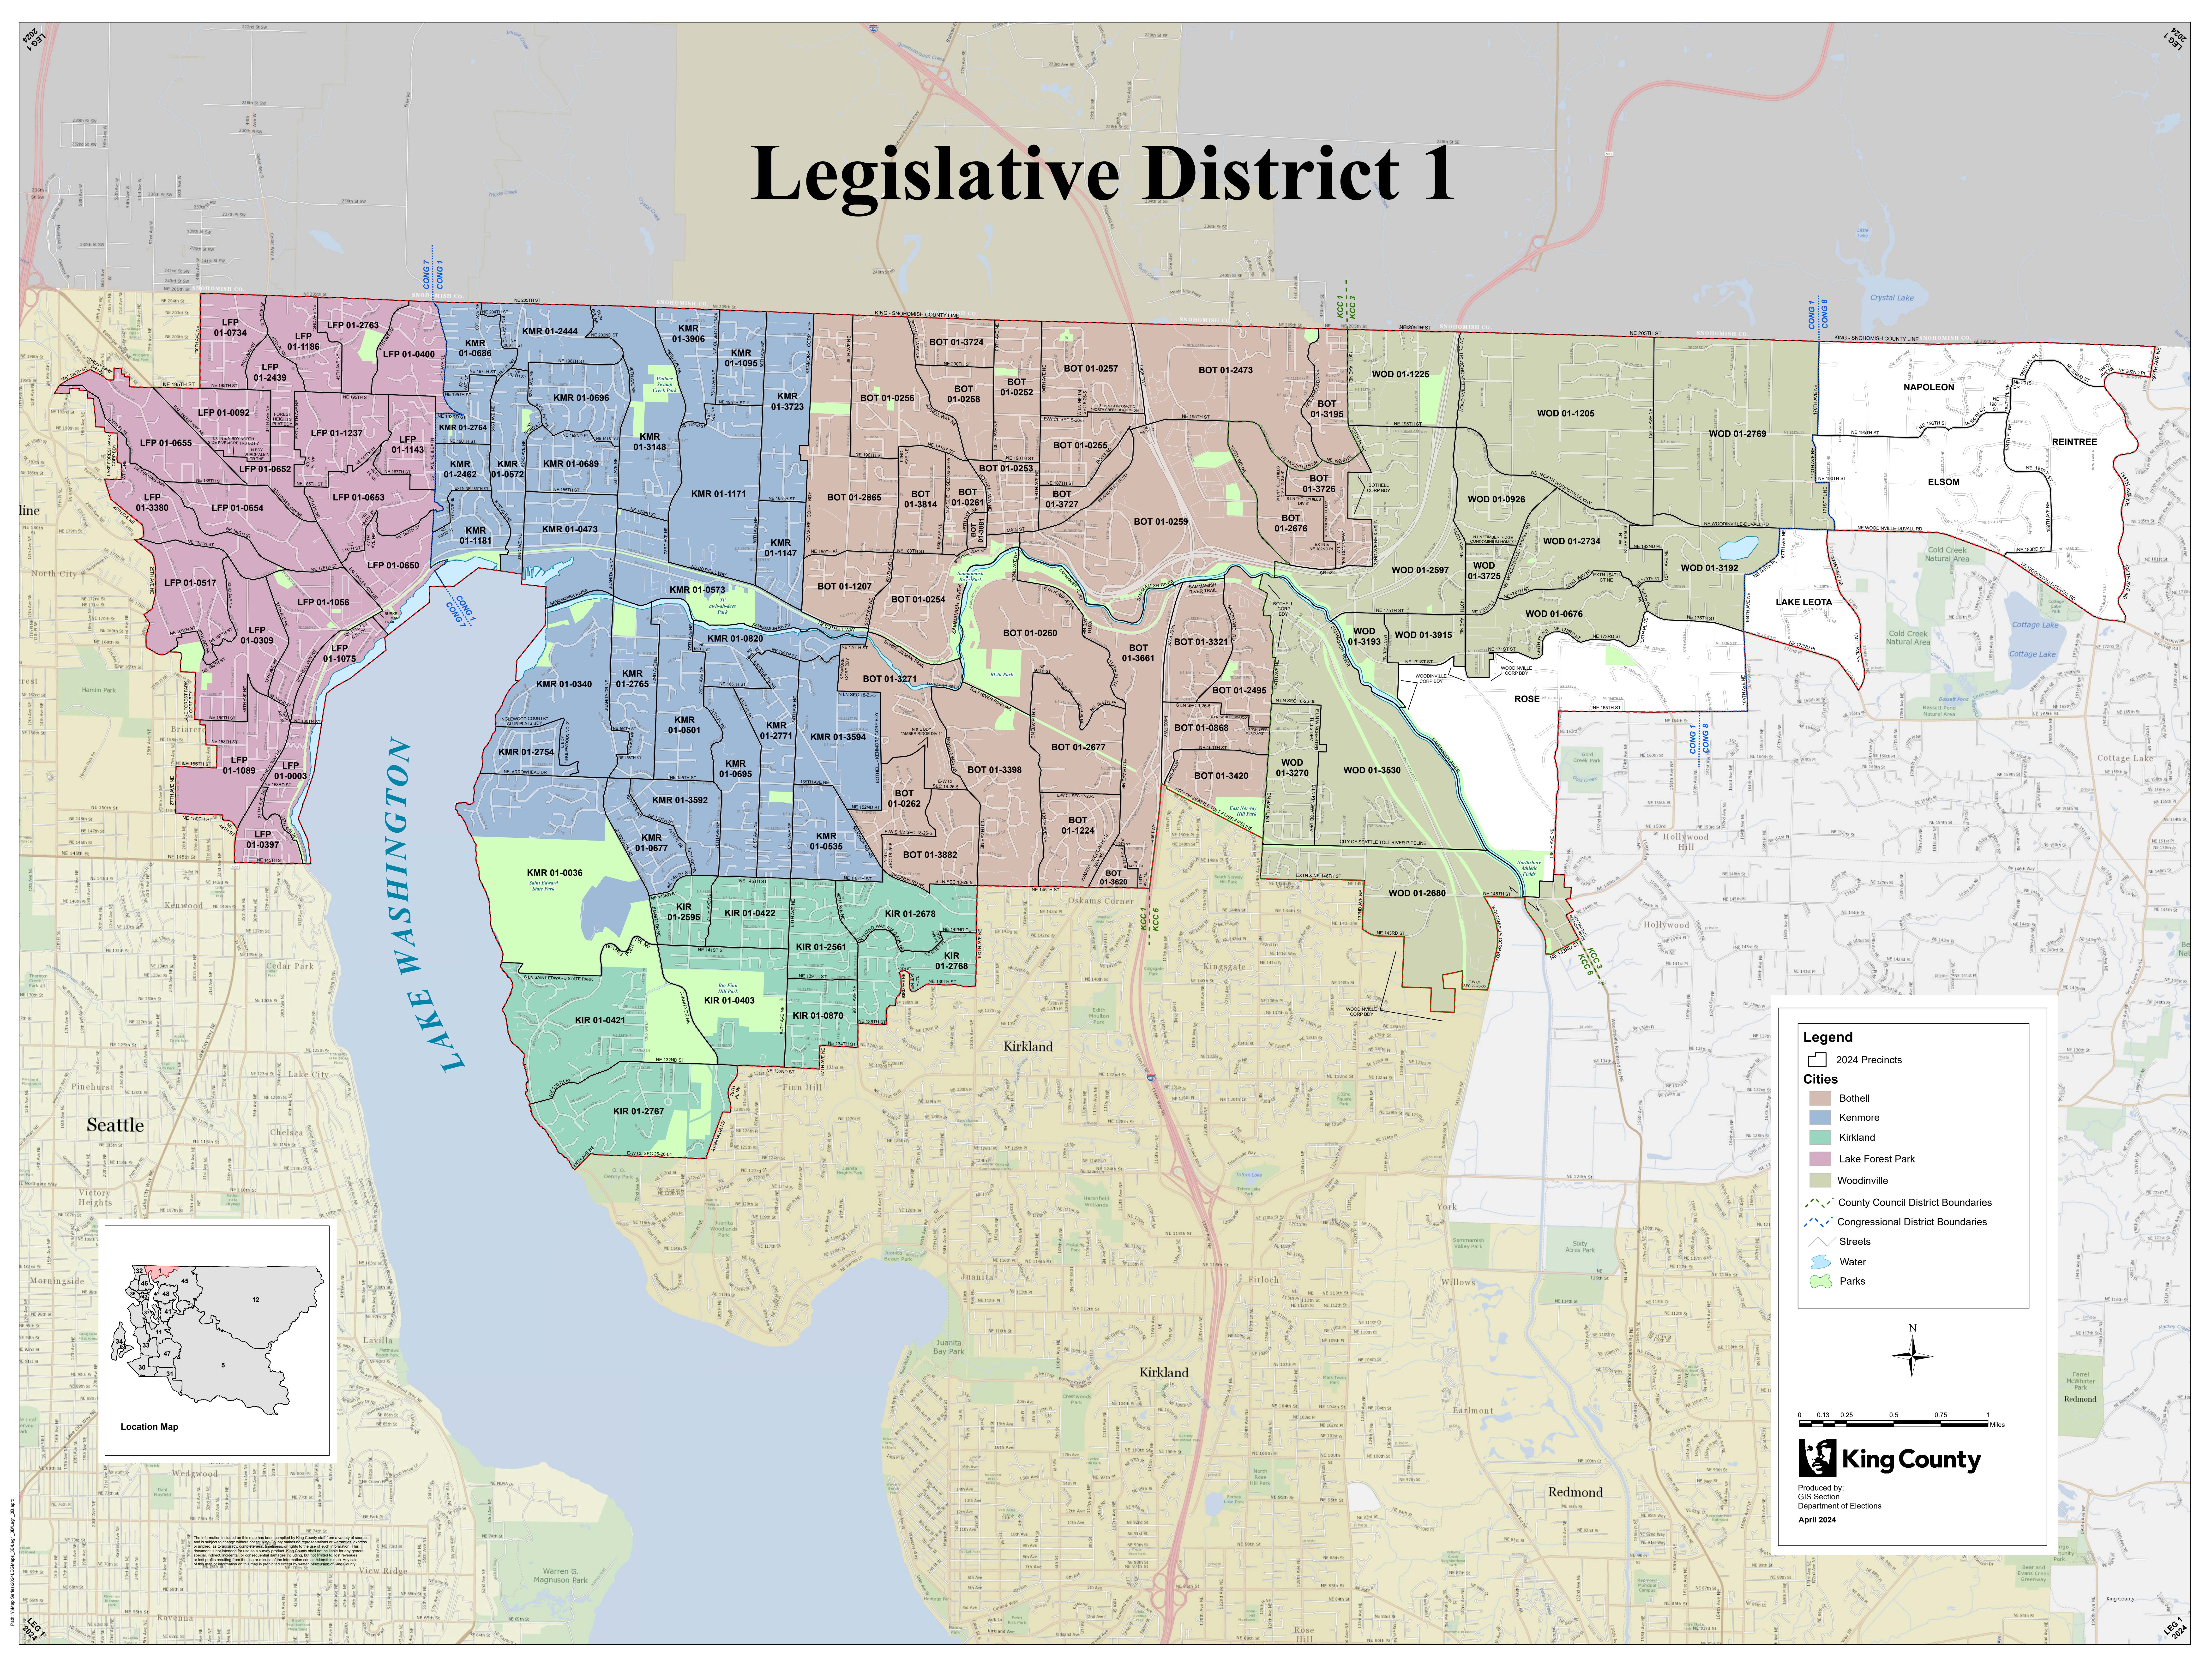

Legislative District 1

Legend

- 2024 Precincts
- Cities**
 - Bothell
 - Kenmore
 - Kirkland
 - Lake Forest Park
 - Woodinville
- County Council District Boundaries
- Congressional District Boundaries
- Streets
- Water
- Parks

King County
Produced by:
GIS Section
Department of Elections
April 2024