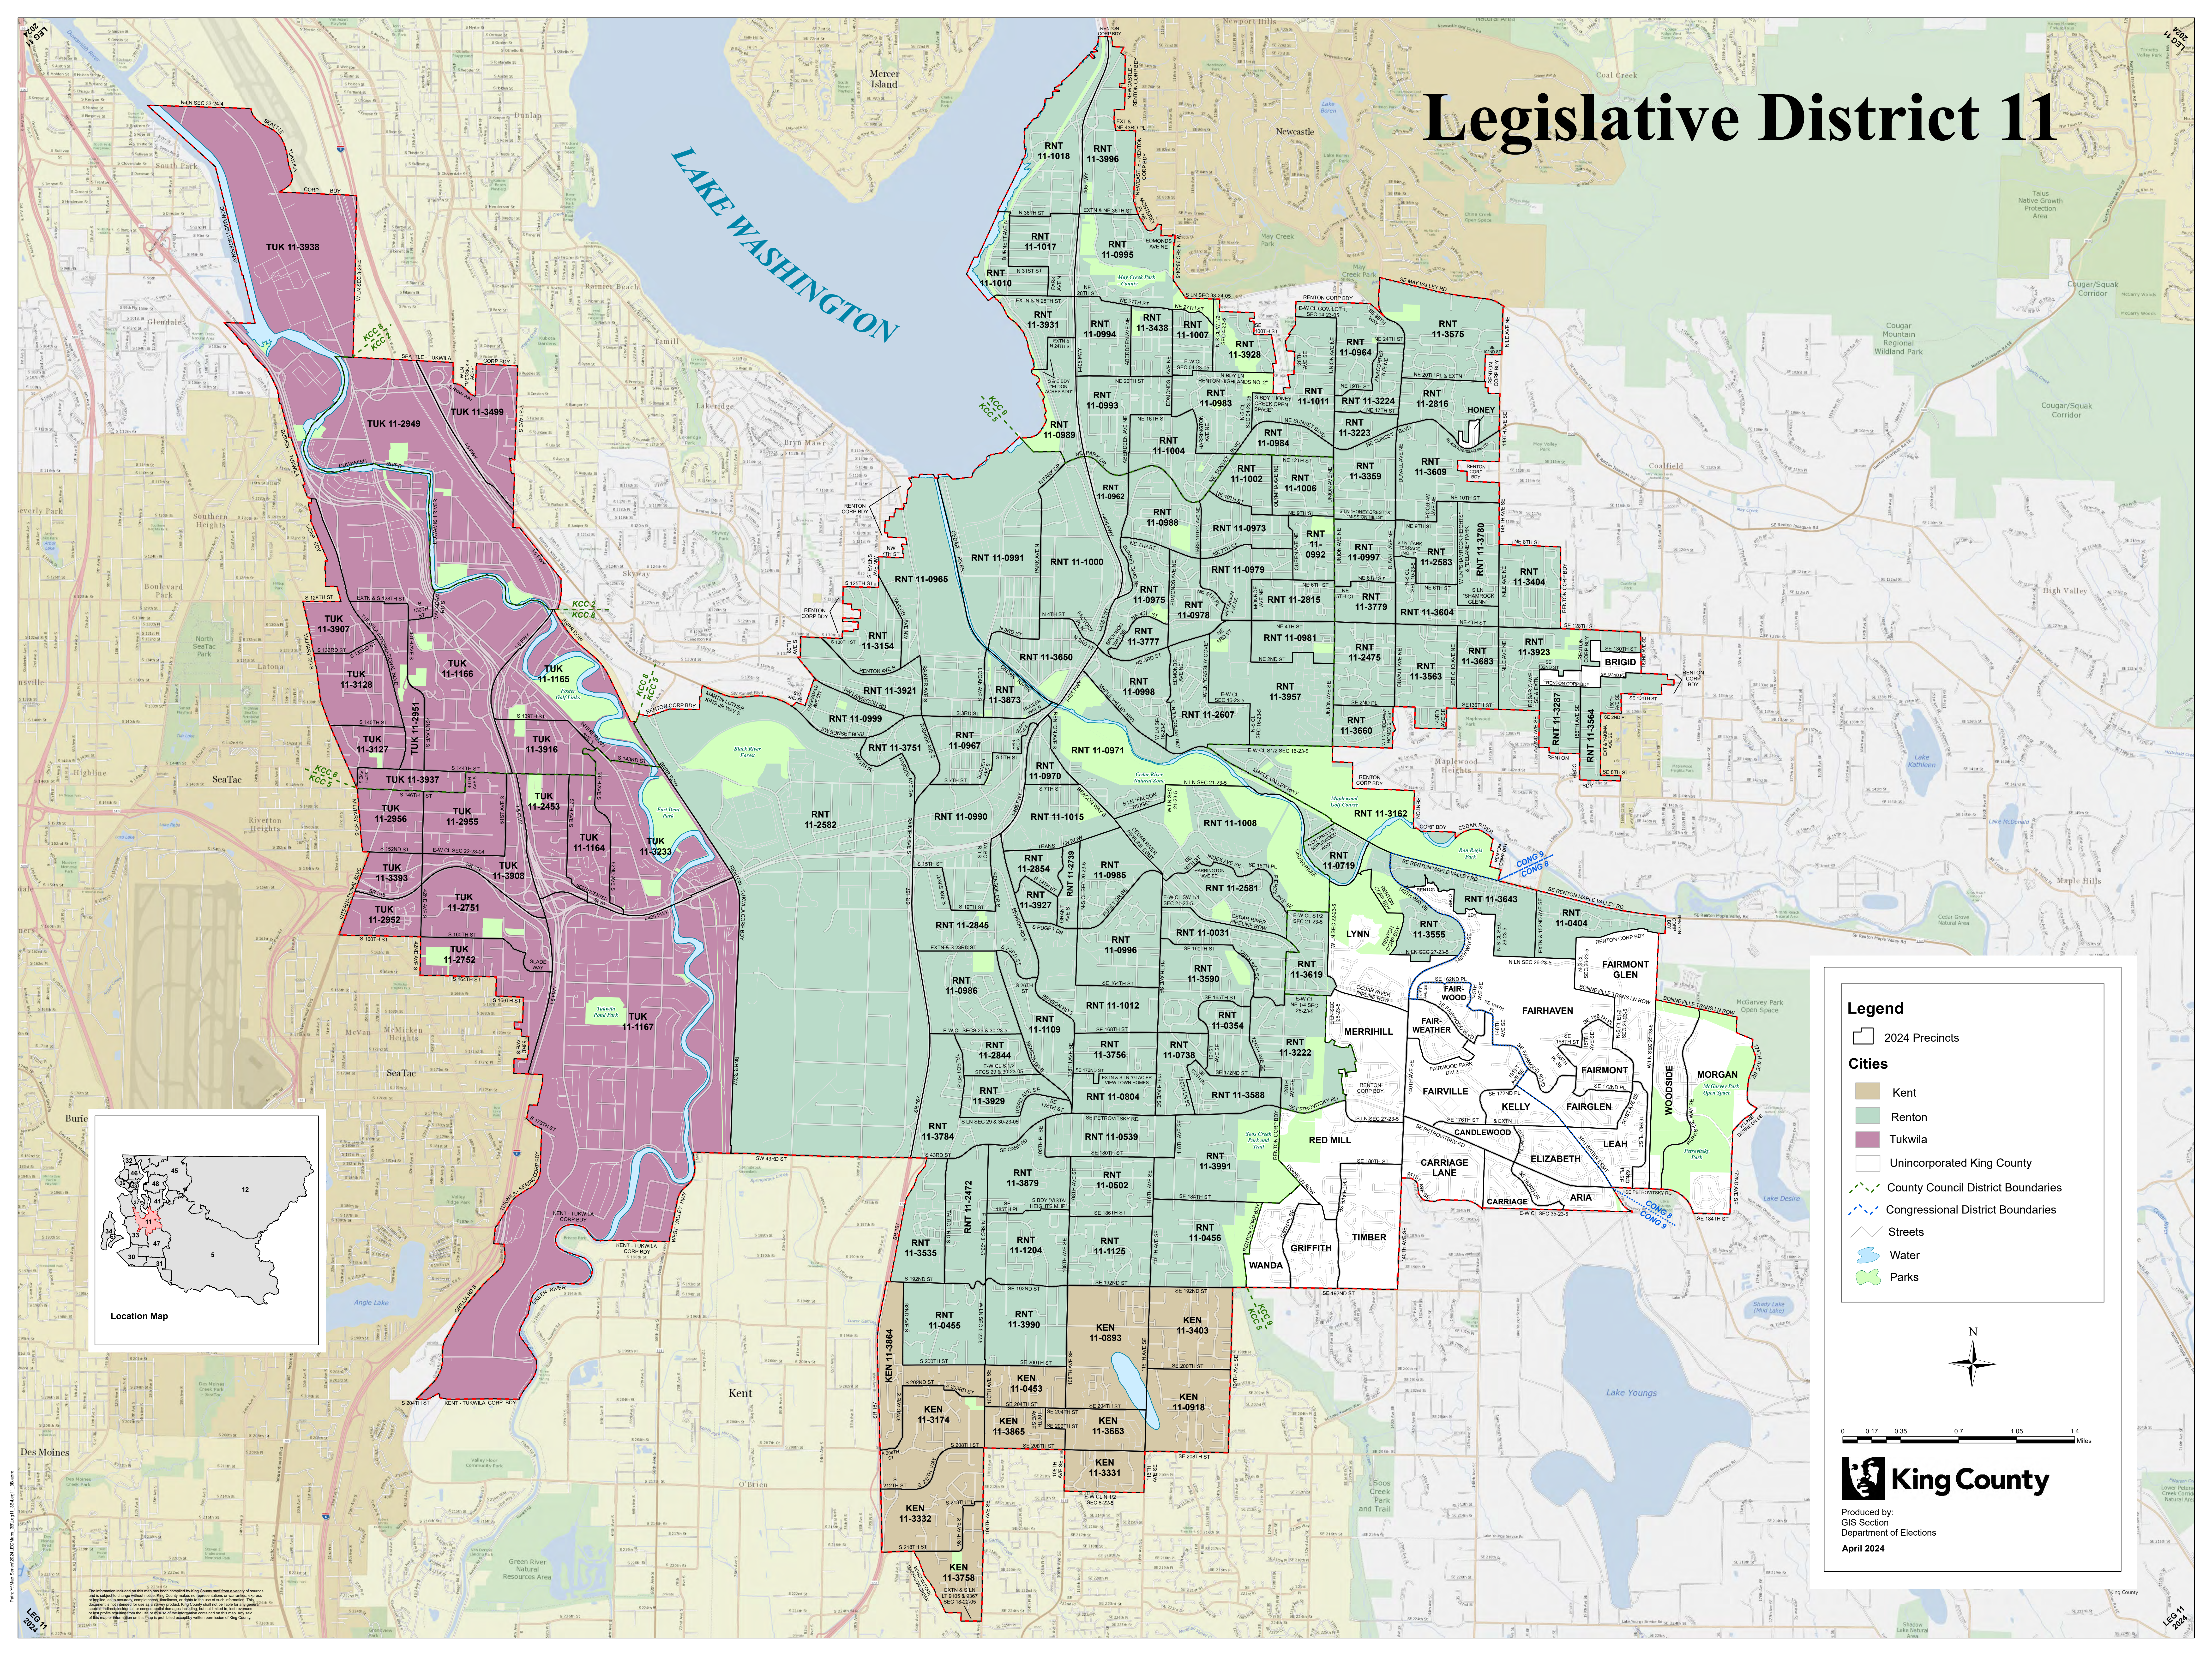

Legislative District 11

Legend

- 2024 Precincts
- Cities
  - Kent
  - Renton
  - Tukwila
  - Unincorporated King County
- County Council District Boundaries
- Congressional District Boundaries
- Streets
- Water
- Parks

0 0.17 0.35 0.7 1.05 1.4 Miles

King County
Produced by:
GIS Section
Department of Elections
April 2024

Location Map