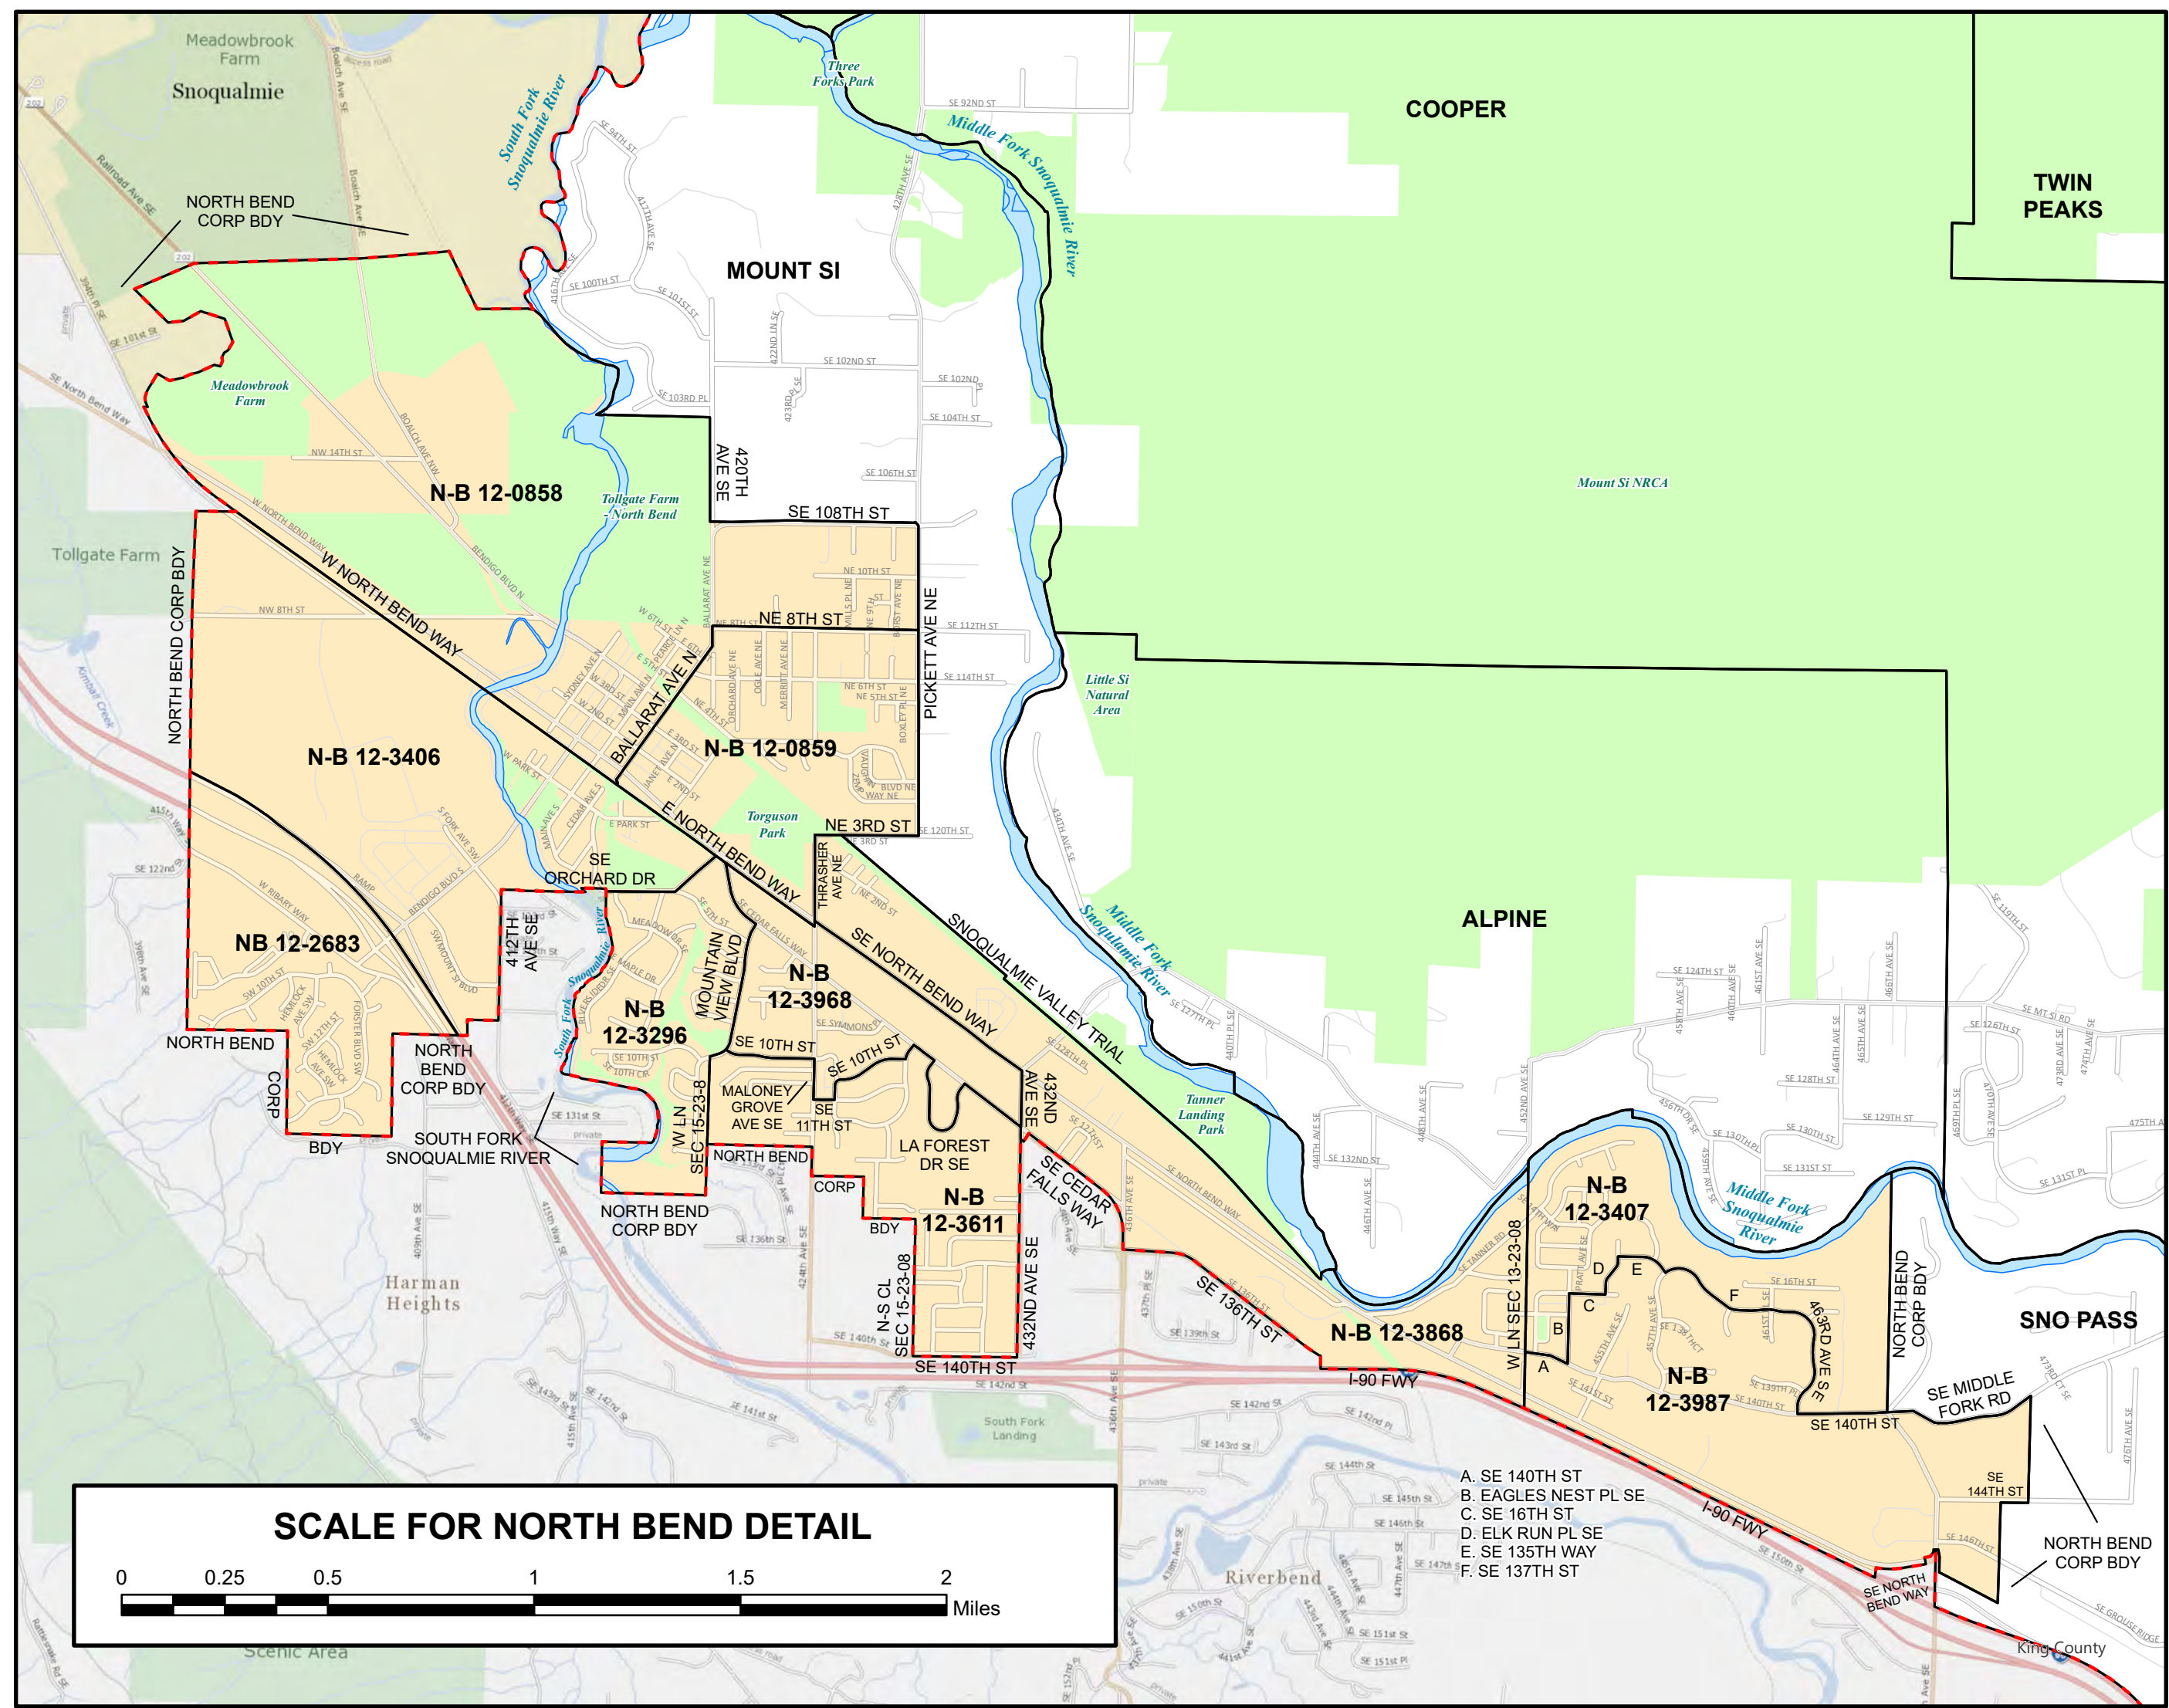

Legislative District 12

Legend

- 2024 Precincts

Cities

- Carnation
- North Bend
- Snoqualmie
- Skykomish
- Unincorporated King County

Streets

Water

Parks

0 0.3 0.6 1.2 1.8 2.4 Miles

King County

Produced by:
GIS Section
Department of Elections
April 2024

SEE DETAIL AT RIGHT