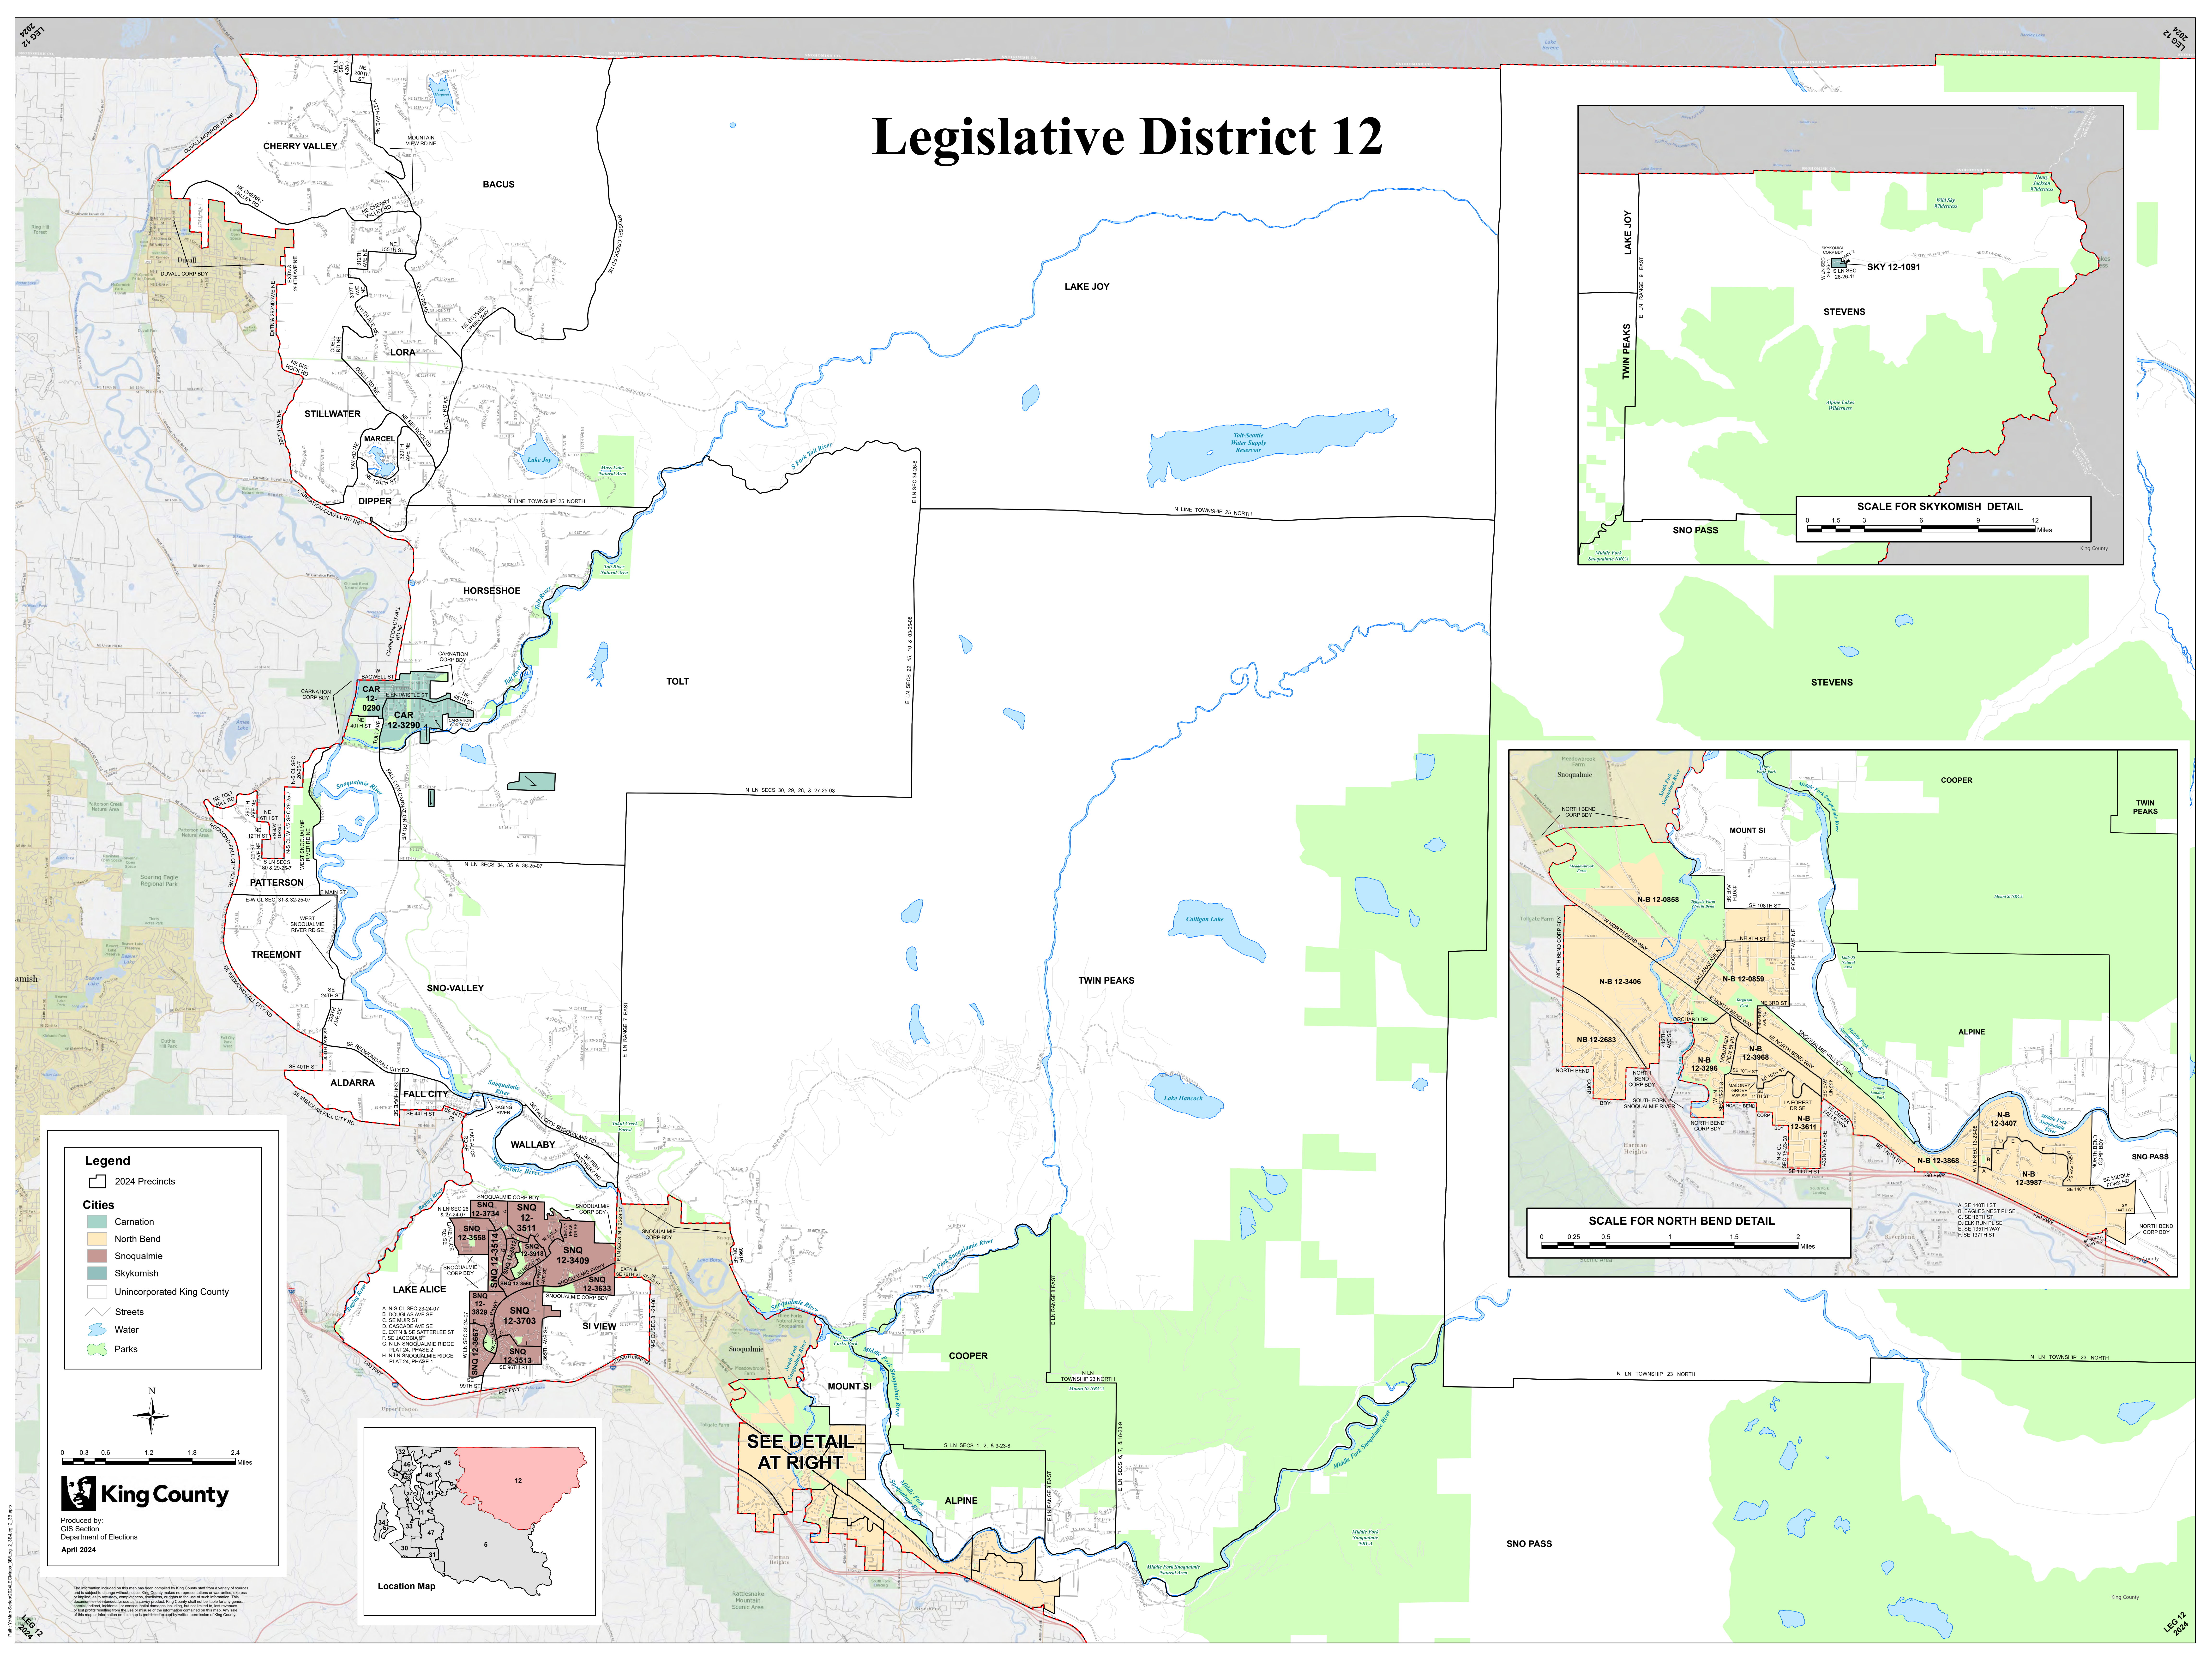

Legislative District 12

Legend

- 2024 Precincts

Cities

- Carnation
- North Bend
- Snoqualmie
- Skykomish
- Unincorporated King County

Streets

Water

Parks

0 0.3 0.6 1.2 1.8 2.4 Miles

King County

Produced by:
GIS Section
Department of Elections
April 2024

SEE DETAIL AT RIGHT