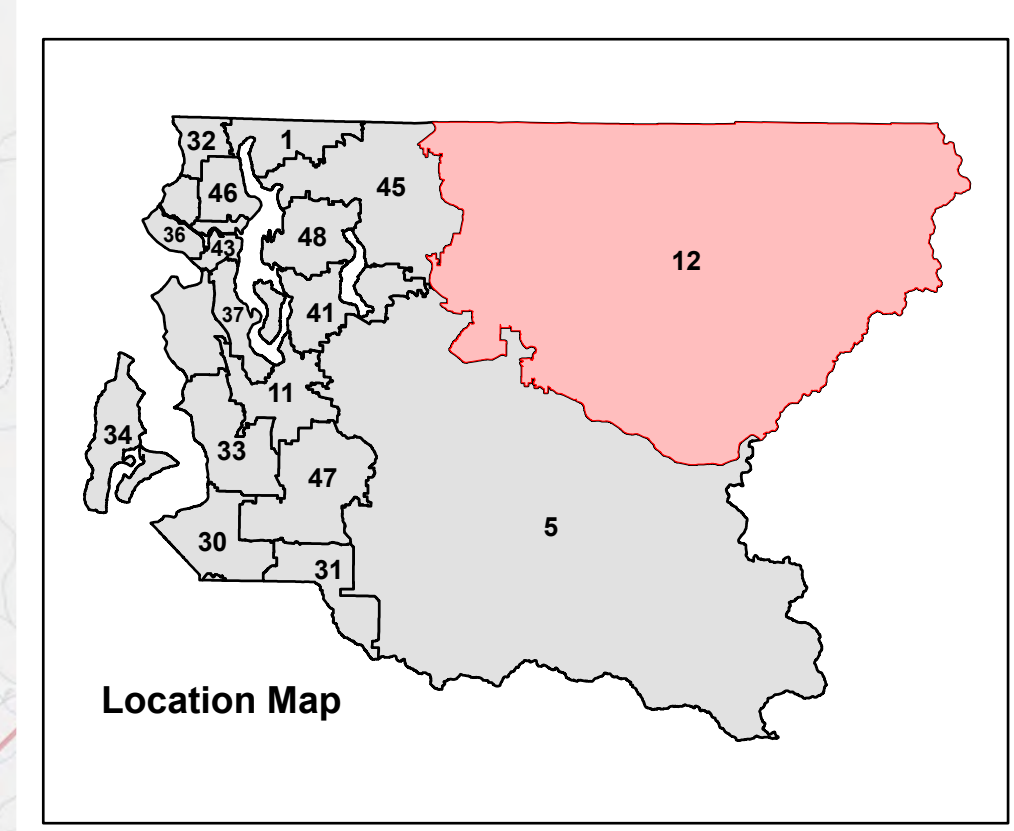

Legislative District 12

Legend

- 2024 Precincts

Cities

- Carnation
- North Bend
- Snoqualmie
- Skykomish
- Unincorporated King County

Streets

Water

Parks

0 0.3 0.6 1.2 1.8 2.4 Miles

King County

Produced by:
GIS Section
Department of Elections
April 2024

SEE DETAIL AT RIGHT