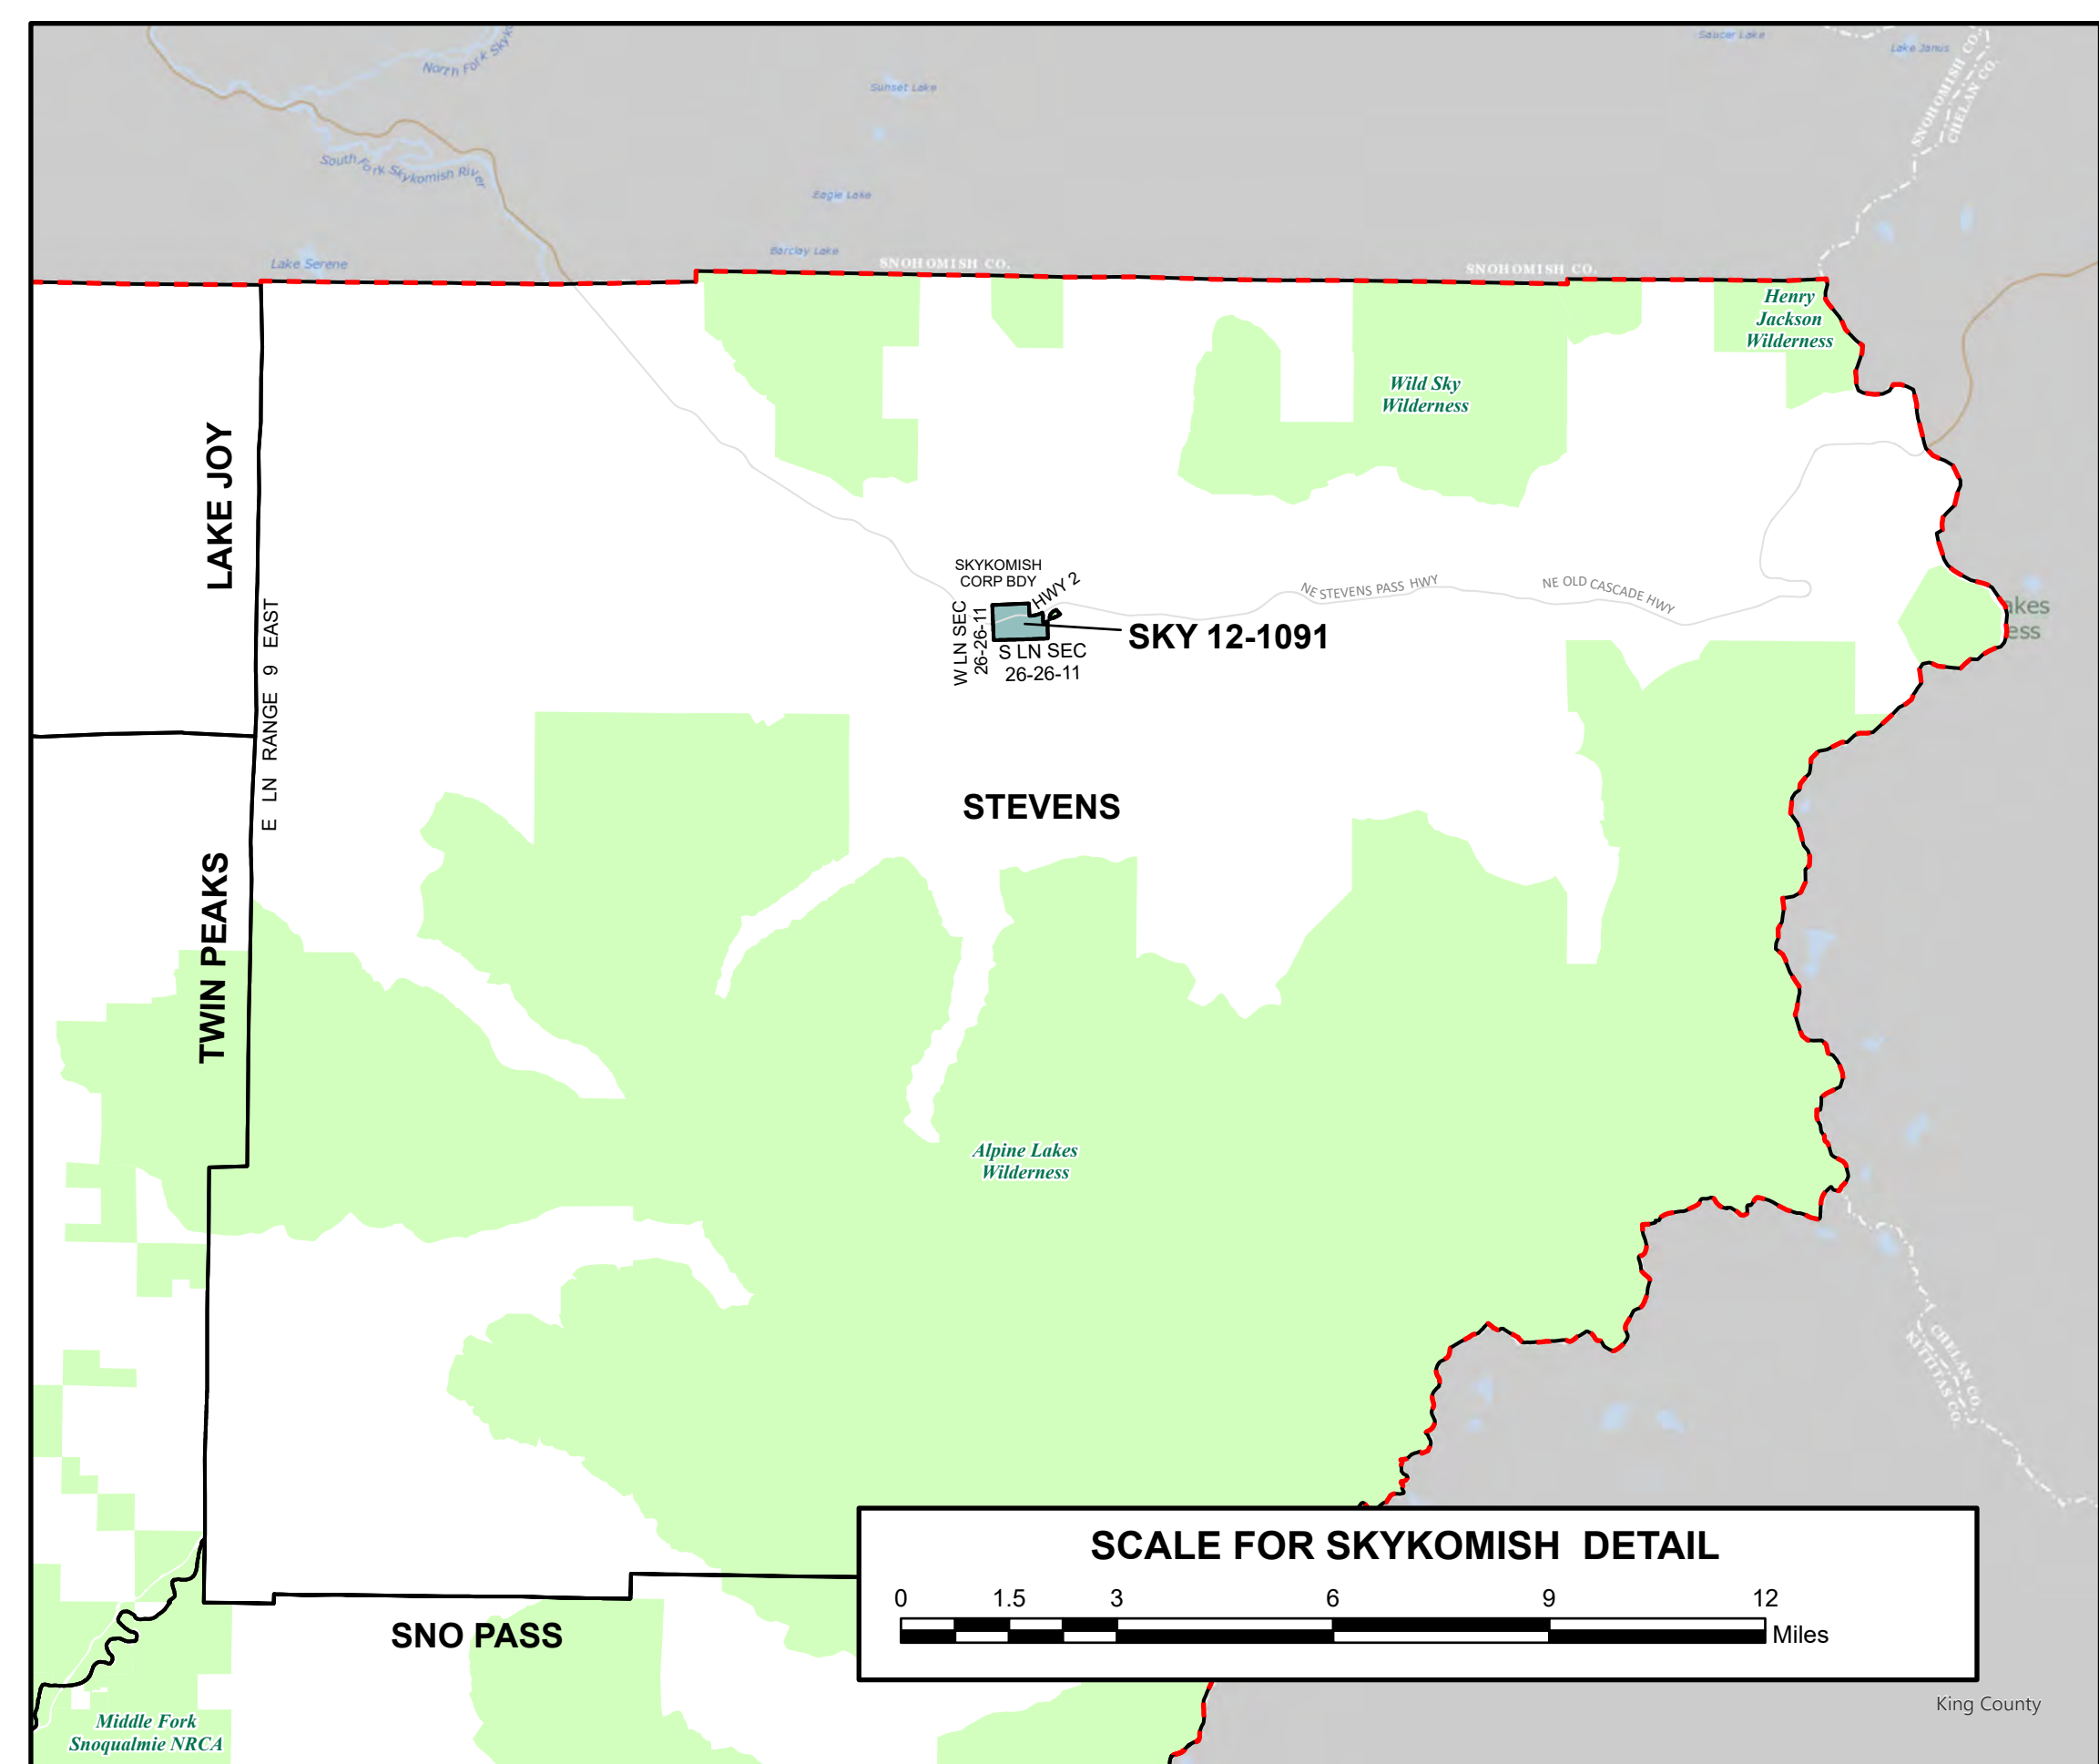

Legislative District 12

Legend

- 2024 Precincts

Cities

- Carnation
- North Bend
- Snoqualmie
- Skykomish
- Unincorporated King County

Streets

Water

Parks

0 0.3 0.6 1.2 1.8 2.4 Miles

King County

Produced by:
GIS Section
Department of Elections
April 2024

SEE DETAIL AT RIGHT