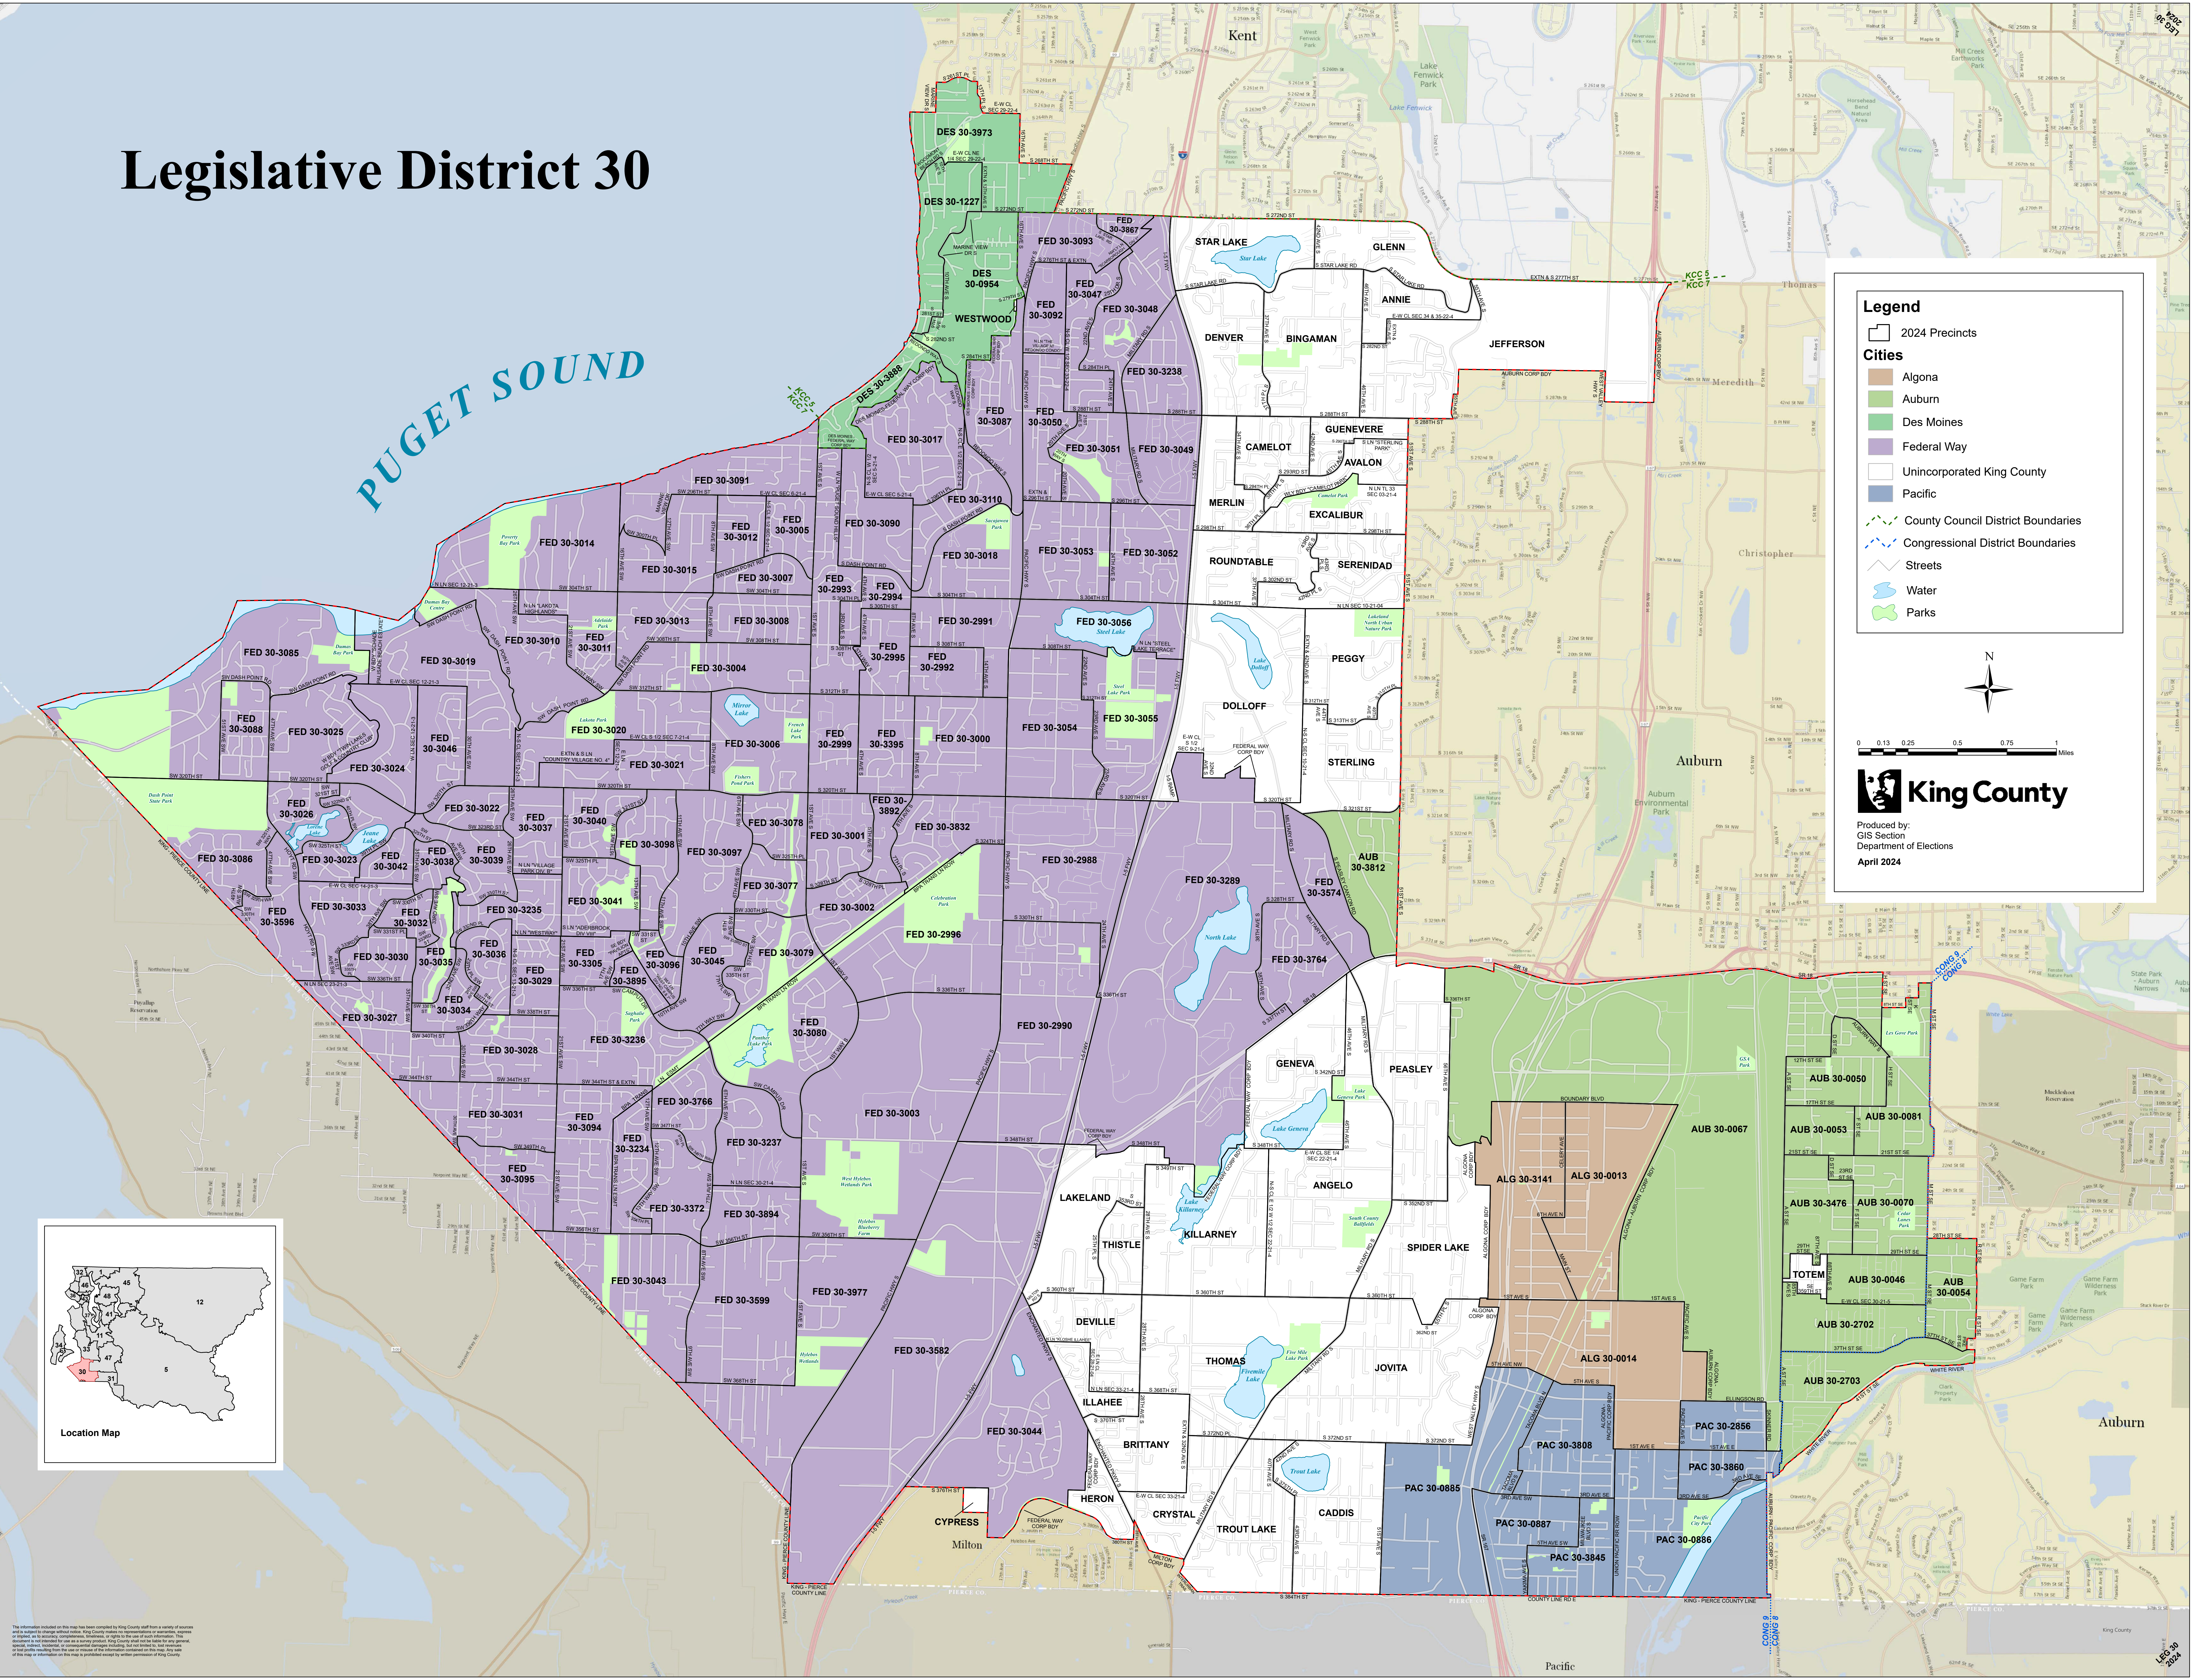

Legislative District 30

PUGET SOUND

Legend

- 2024 Precincts
- **Cities**
  - Algona
  - Auburn
  - Des Moines
  - Federal Way
  - Unincorporated King County
  - Pacific
- County Council District Boundaries
- Congressional District Boundaries
- Streets
- Water
- Parks

King County
Produced by:
GIS Section
Department of Elections
April 2024