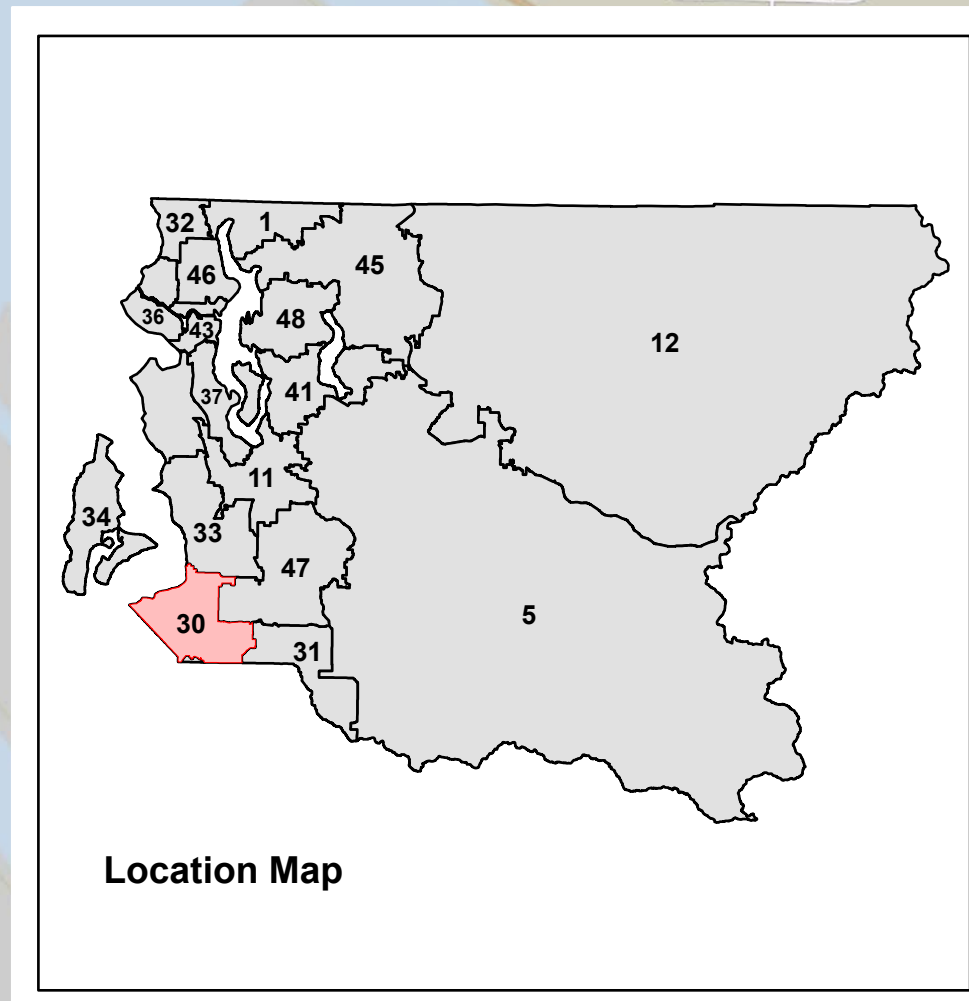

Legislative District 30

PUGET SOUND

Legend

- 2024 Precincts
- **Cities**
  - Algona
  - Auburn
  - Des Moines
  - Federal Way
  - Unincorporated King County
  - Pacific
- County Council District Boundaries
- Congressional District Boundaries
- Streets
- Water
- Parks

King County
Produced by:
GIS Section
Department of Elections
April 2024