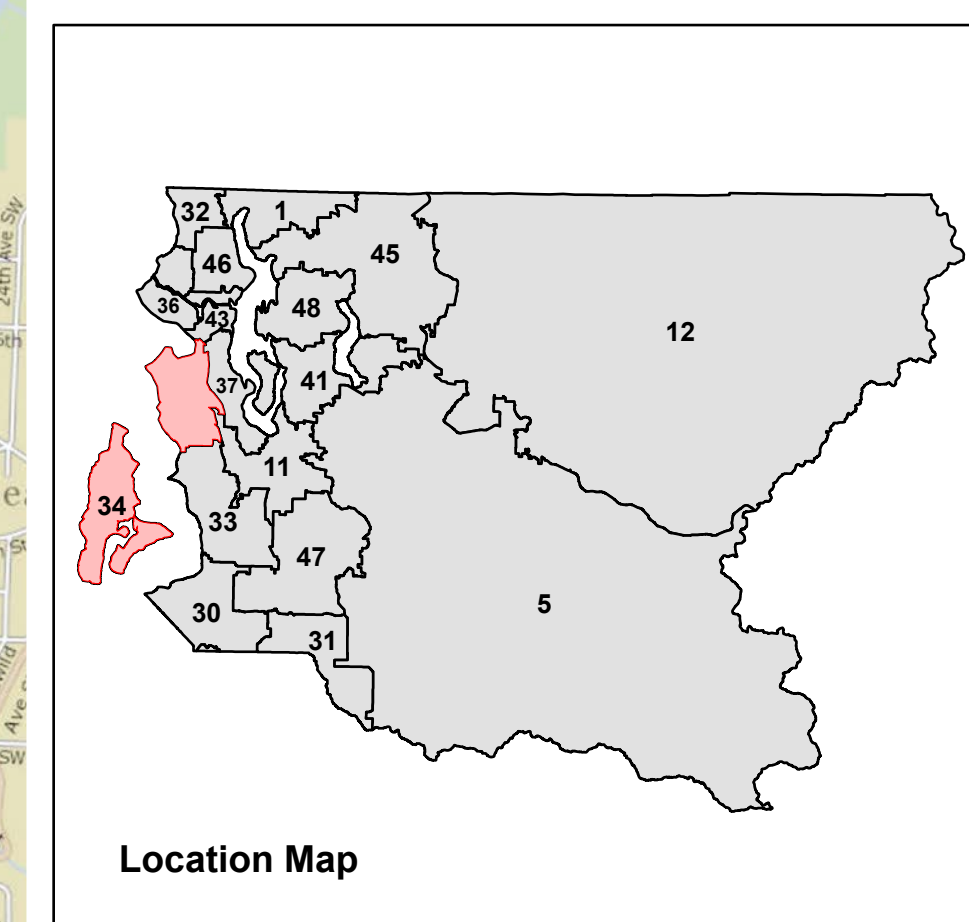

Legislative District 34

Puget Sound

ELLIOTT BAY

Legend

- 2024 Precincts
- Cities
 - Burien
 - Unincorporated King County
 - Seattle
- Congressional District Boundaries
- Streets
- Water
- Parks

0 0.13 0.25 0.5 0.75 1 Miles

Produced by:
GIS Section
Department of Elections
April 2024

Location Map

LEG 34

LEG 34