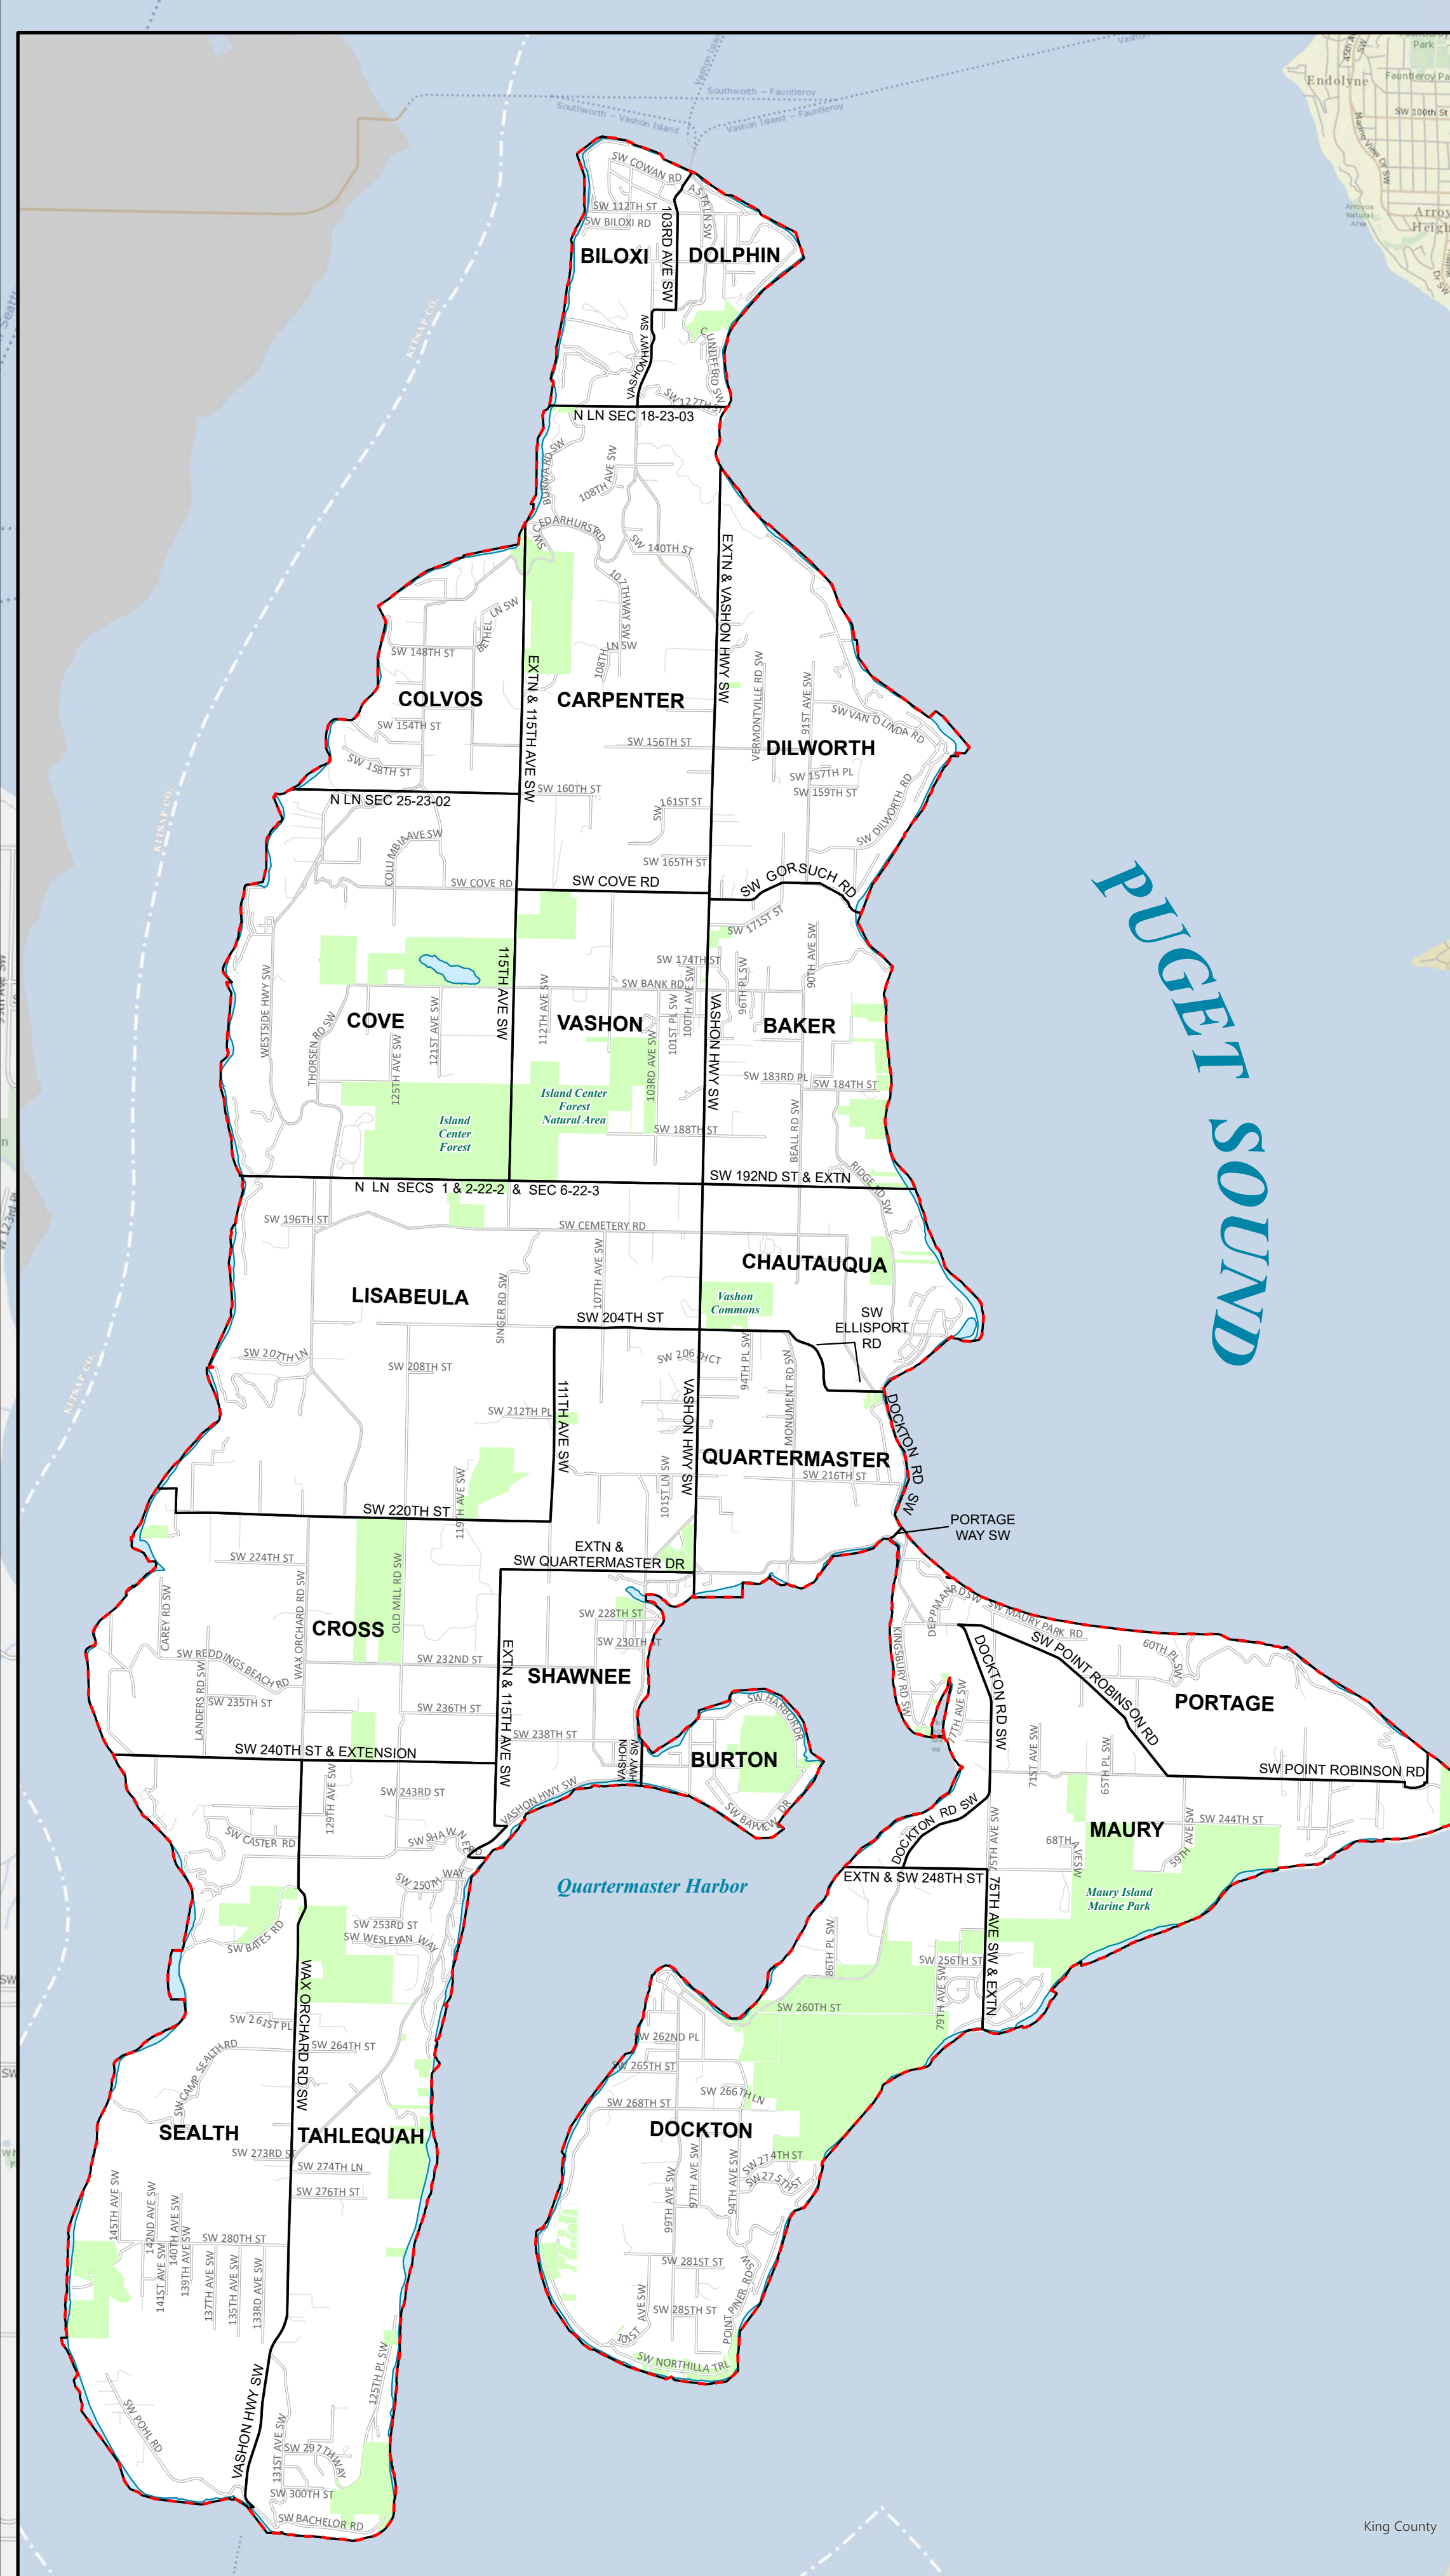

Legislative District 34

Puget Sound

ELLIOTT BAY

Legend

- 2024 Precincts
- Cities
 - Burien
 - Unincorporated King County
 - Seattle
- Congressional District Boundaries
- Streets
- Water
- Parks

0 0.13 0.25 0.5 0.75 1 Miles

Produced by:
GIS Section
Department of Elections
April 2024

Location Map

LEG 34

LEG 34