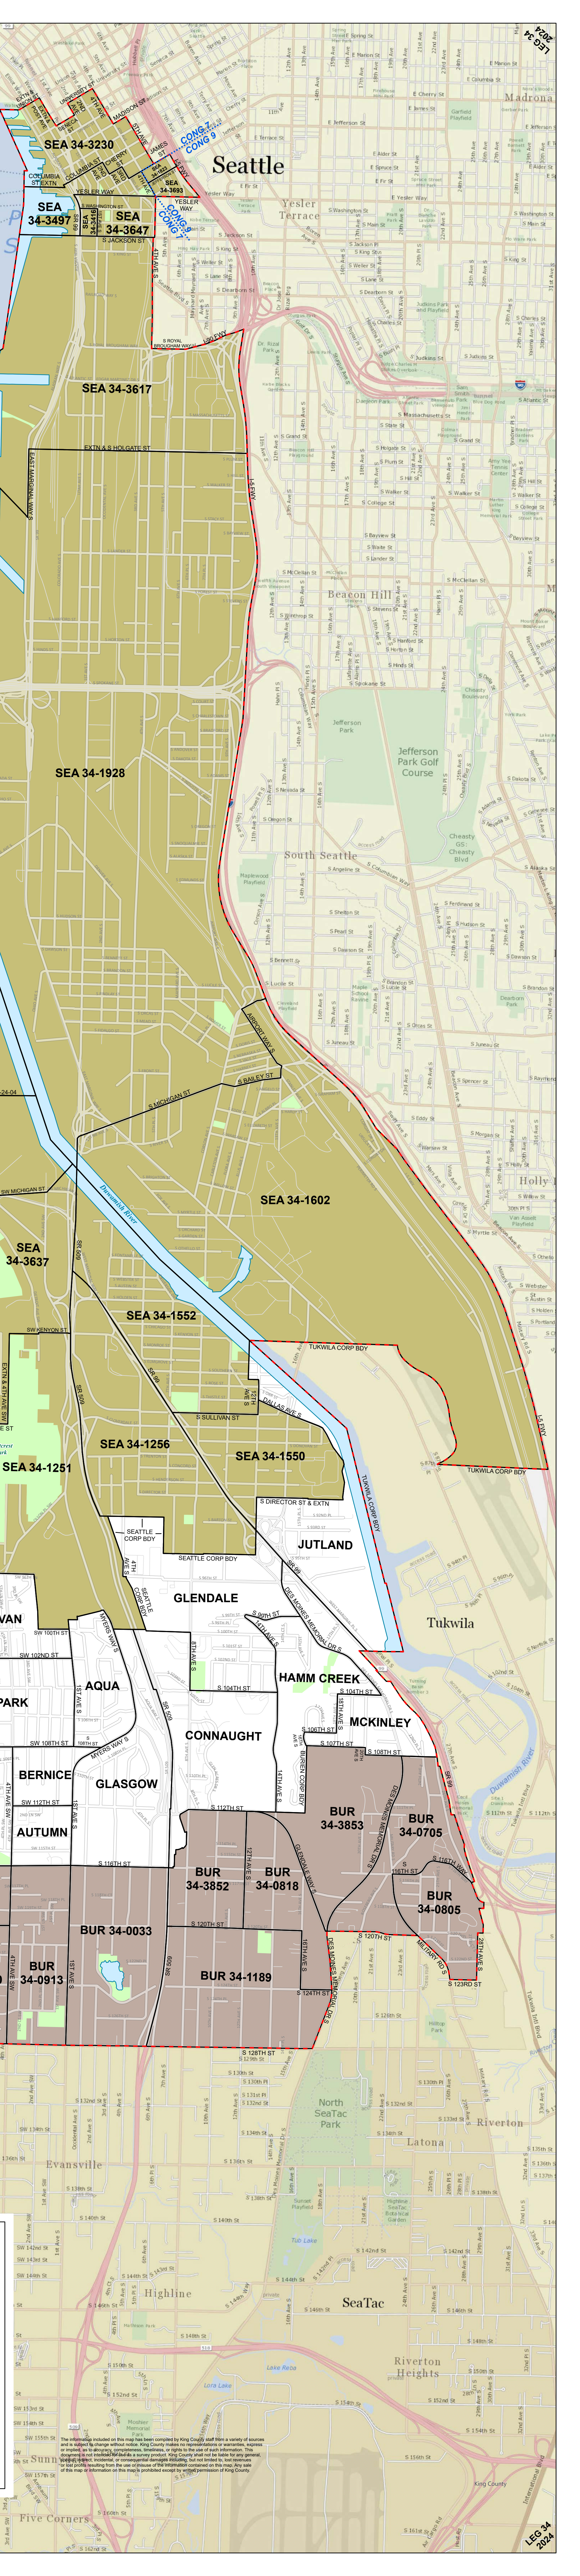

Legislative District 34

Puget Sound

ELLIOTT BAY

Legend

- 2024 Precincts
- Cities
 - Burien
 - Unincorporated King County
 - Seattle
- Congressional District Boundaries
- Streets
- Water
- Parks

0 0.13 0.25 0.5 0.75 1 Miles

Produced by:
GIS Section
Department of Elections
April 2024

Location Map

LEG 34

LEG 34