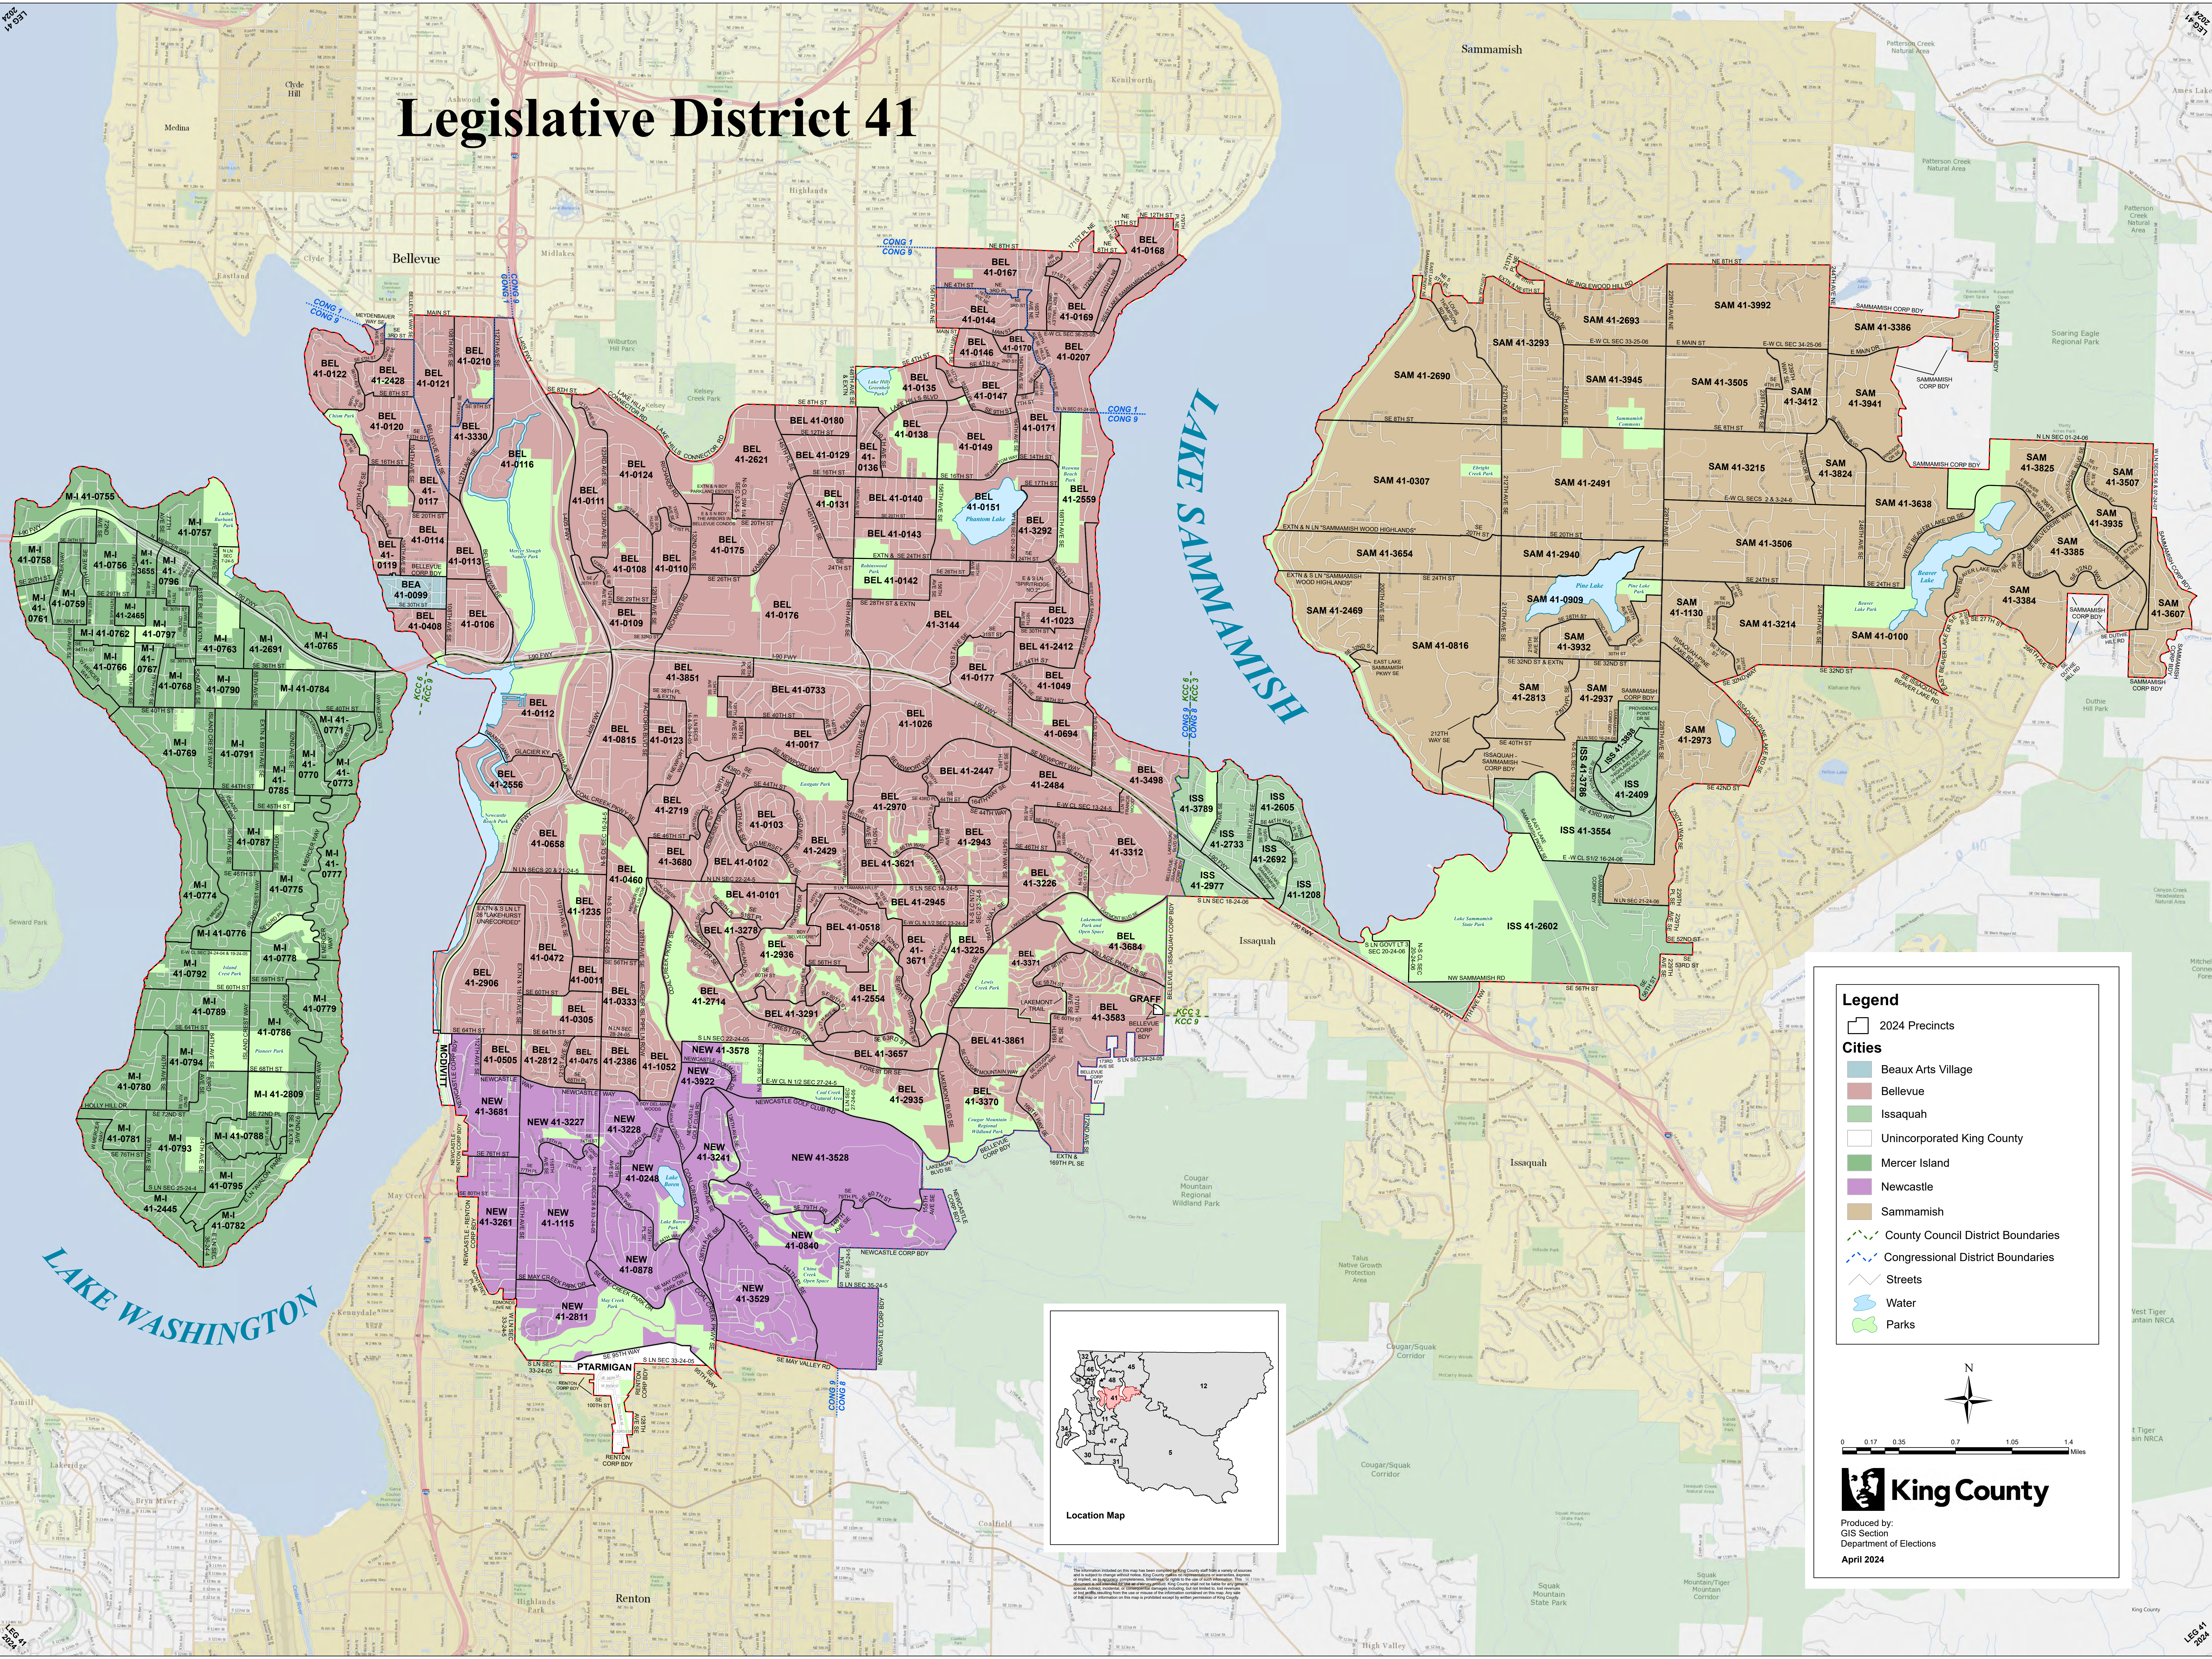

Legislative District 41

Legend

- 2024 Precincts
- **Cities**
  - Beaux Arts Village
  - Bellevue
  - Issaquah
  - Unincorporated King County
  - Mercer Island
  - Newcastle
  - Sammamish
- County Council District Boundaries
- Congressional District Boundaries
- Streets
- Water
- Parks

0 0.17 0.35 0.7 1.05 1.4 Miles

King County
Produced by:
GIS Section
Department of Elections
April 2024

Location Map