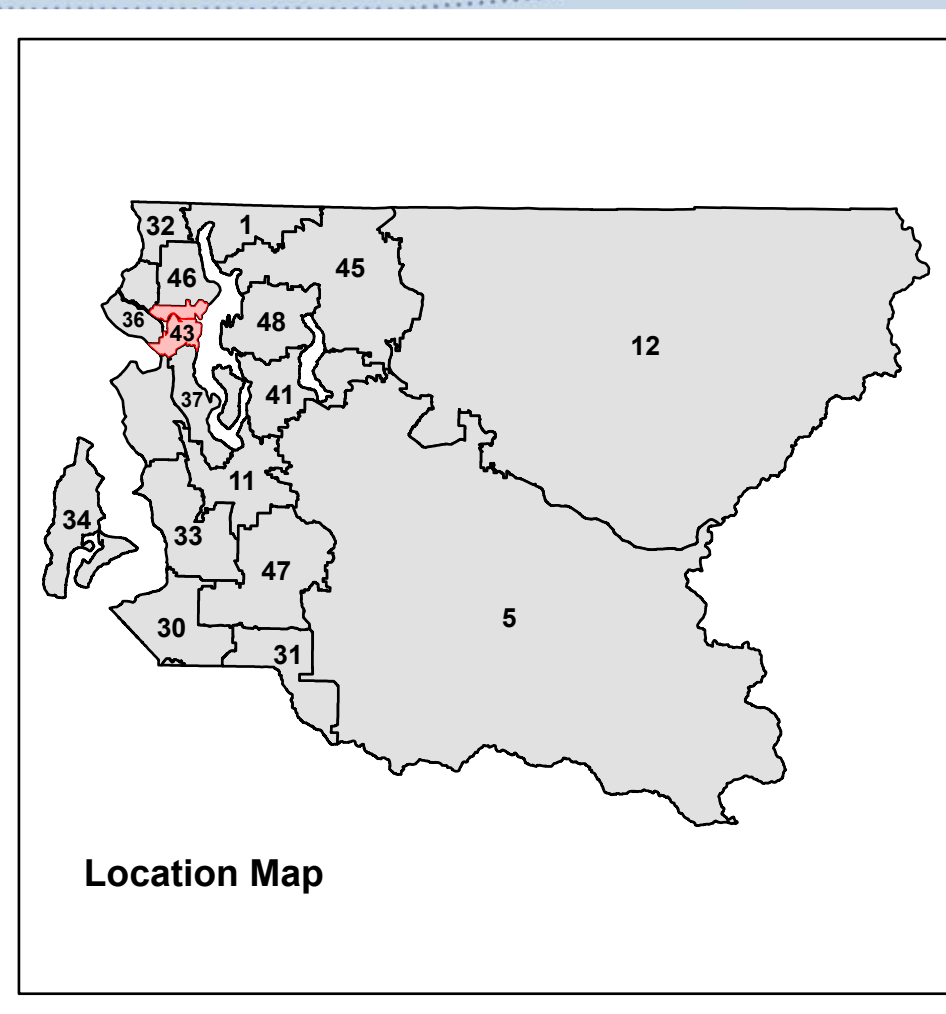

Legislative District 43

Legend

- 2024 Precincts
- **Cities**
- Seattle
- County Council District Boundaries
- Congressional District Boundaries
- Streets
- Water
- Parks

King County

Produced by:
GIS Section
Department of Elections
April 2024