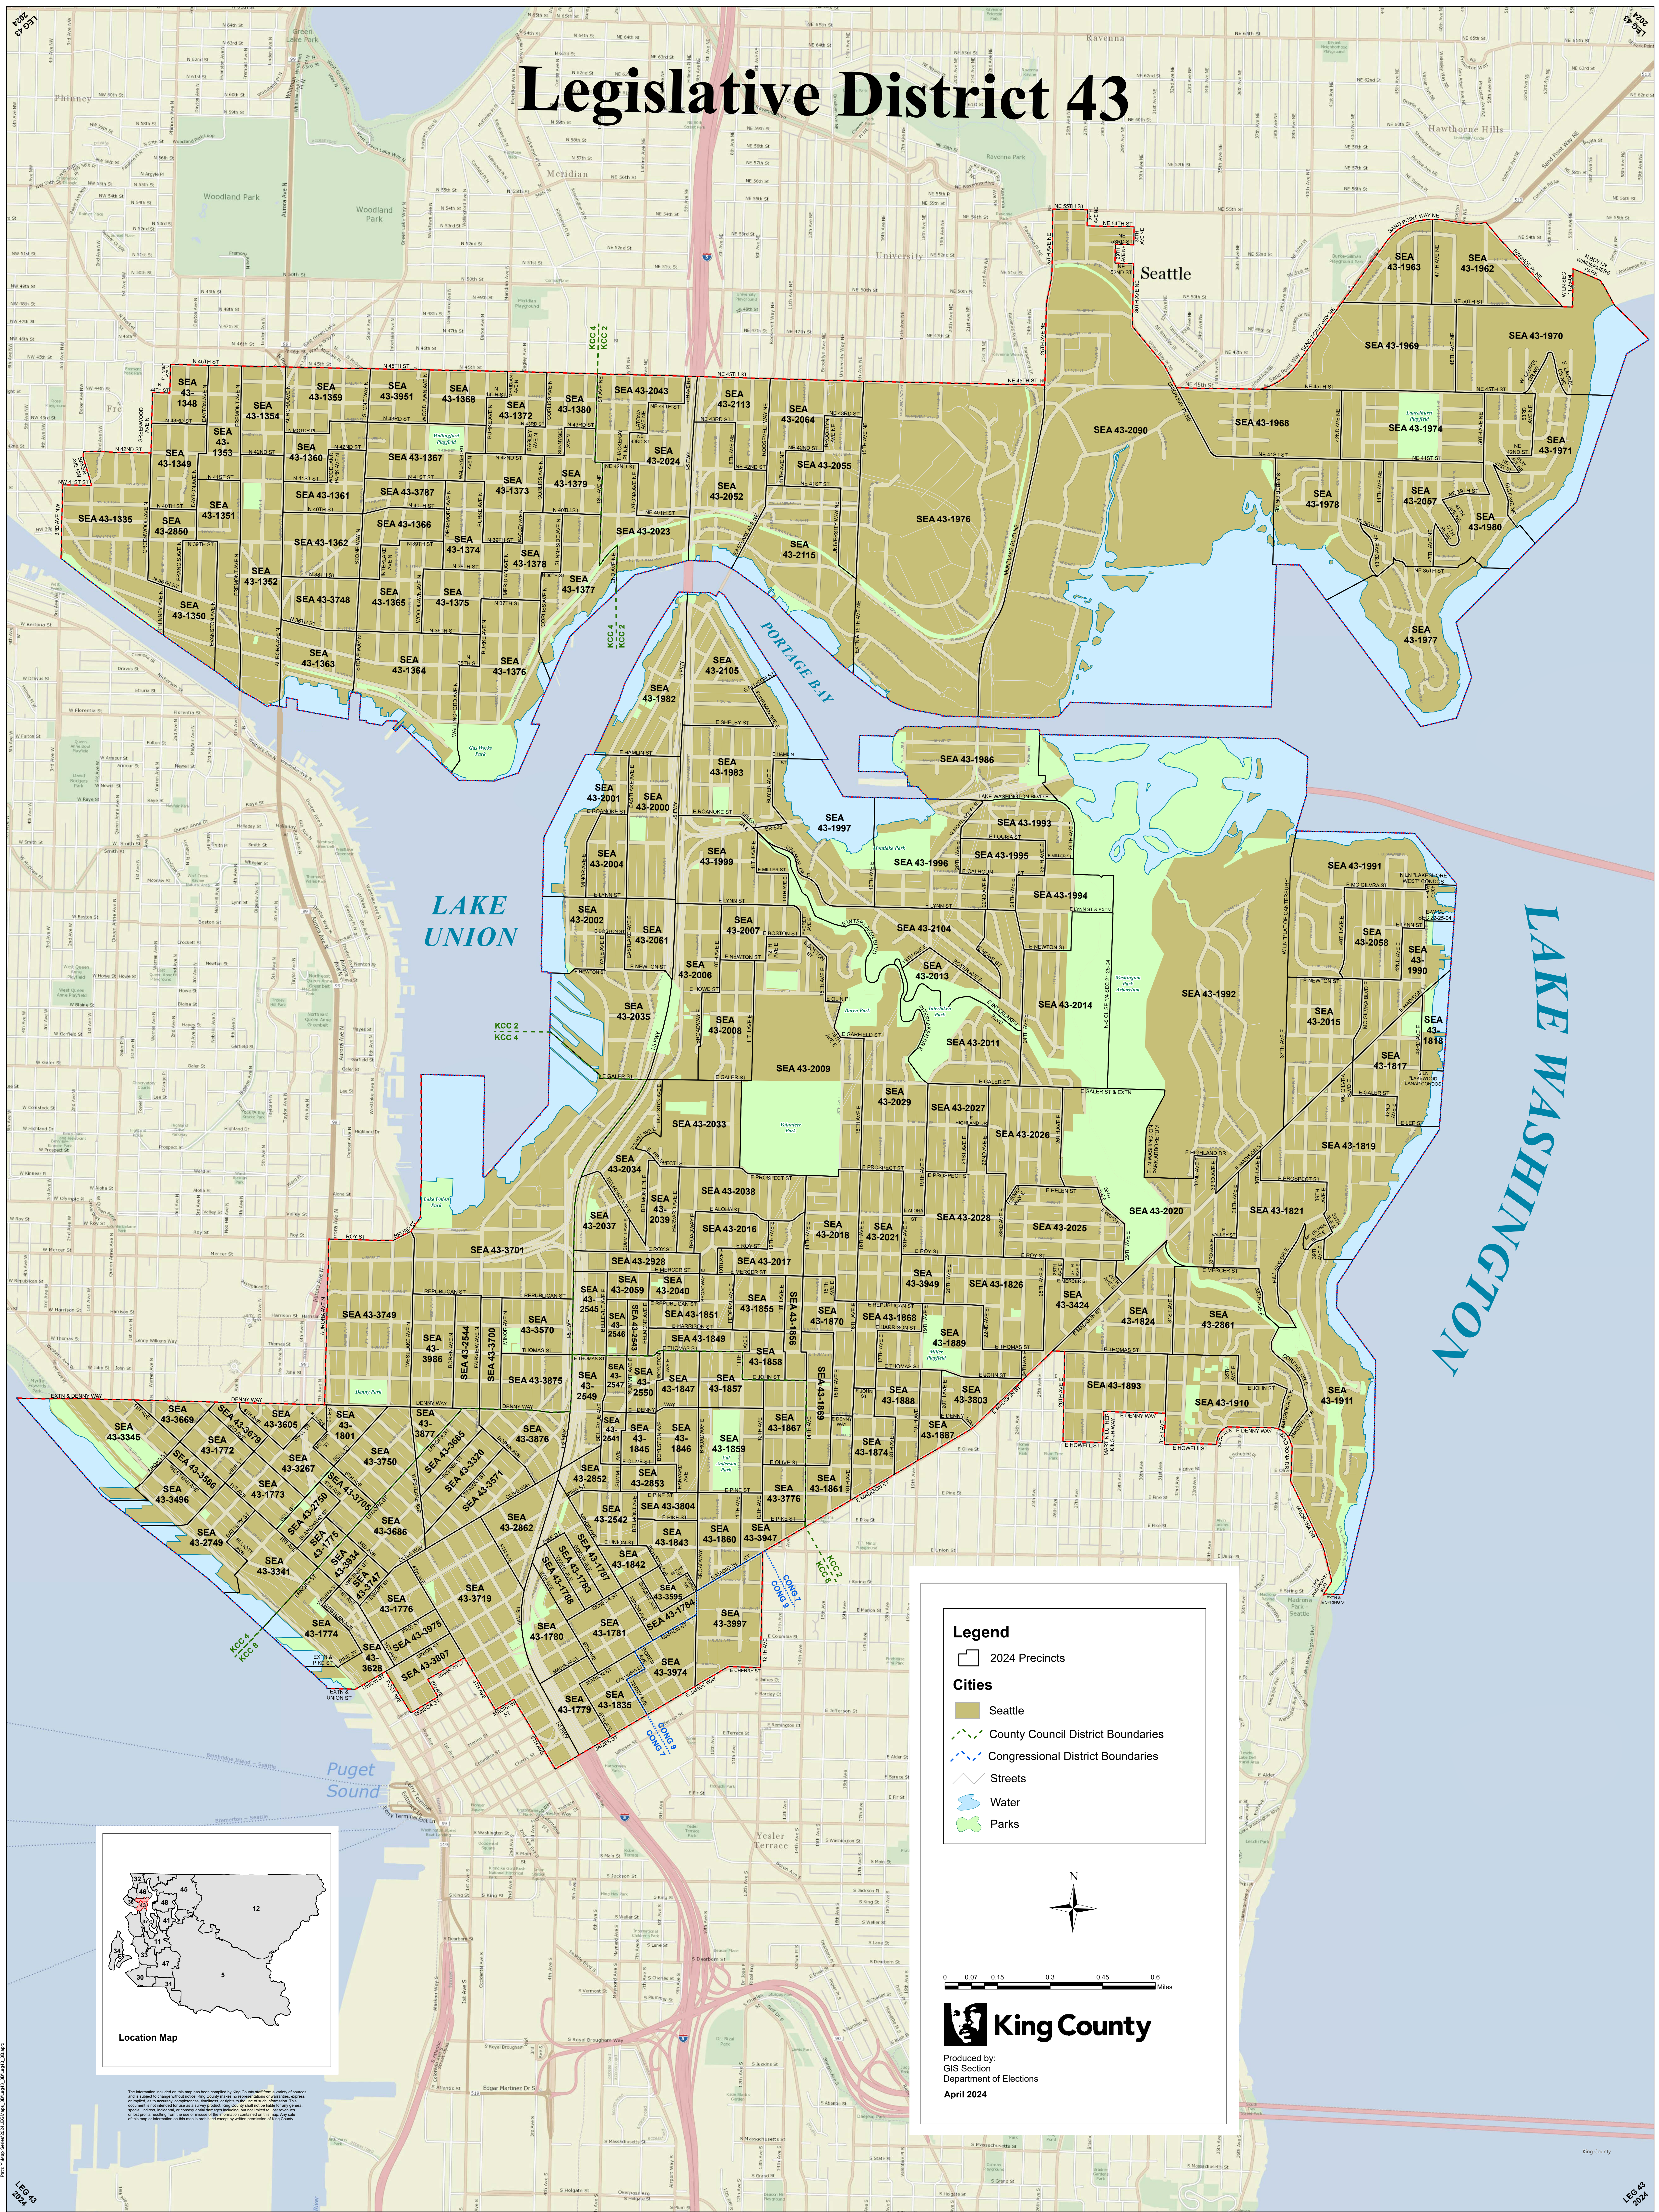

Legislative District 43

Legend

- 2024 Precincts
- **Cities**
- Seattle
- County Council District Boundaries
- Congressional District Boundaries
- Streets
- Water
- Parks

King County

Produced by:
GIS Section
Department of Elections
April 2024