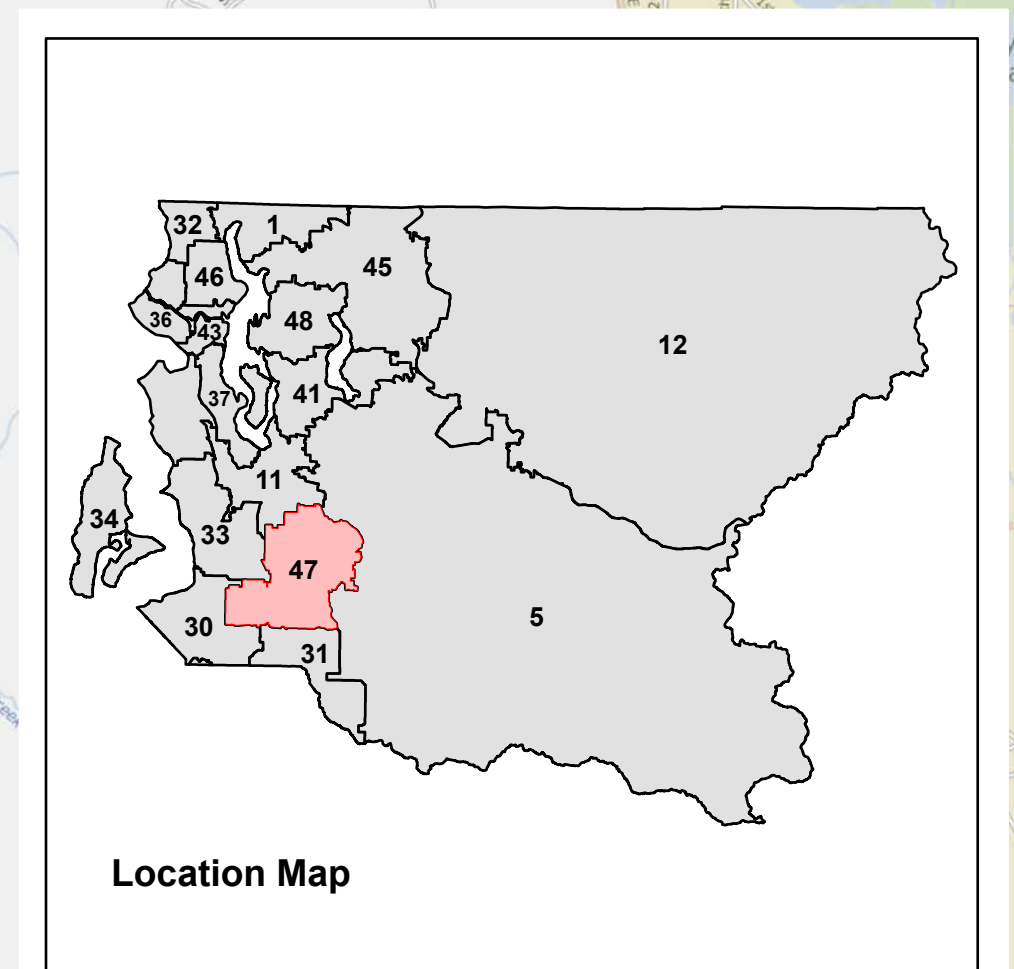

Legislative District 47

Legend

- 2024 Precincts
- Cities
 - Kent
 - Auburn
 - Covington
 - Unincorporated King County
- County Council District Boundaries
- Congressional District Boundaries
- Streets
- Water
- Parks

0 0.17 0.35 0.7 1.05 1.4 Miles

Produced by:
GIS Section
Department of Elections
April 2024

Location Map

The information included on this map has been prepared by King County and is a variety of sources and is subject to change without notice. King County does not warrant the accuracy, completeness, or timeliness of the information. King County is not responsible for any errors or omissions. King County is not liable for any damages, including consequential damages, arising from the use of this information. King County is not responsible for any actions taken based on the information provided on this map. For more information, please contact the Department of Elections at (206) 462-3333 or elections@kingcounty.gov.