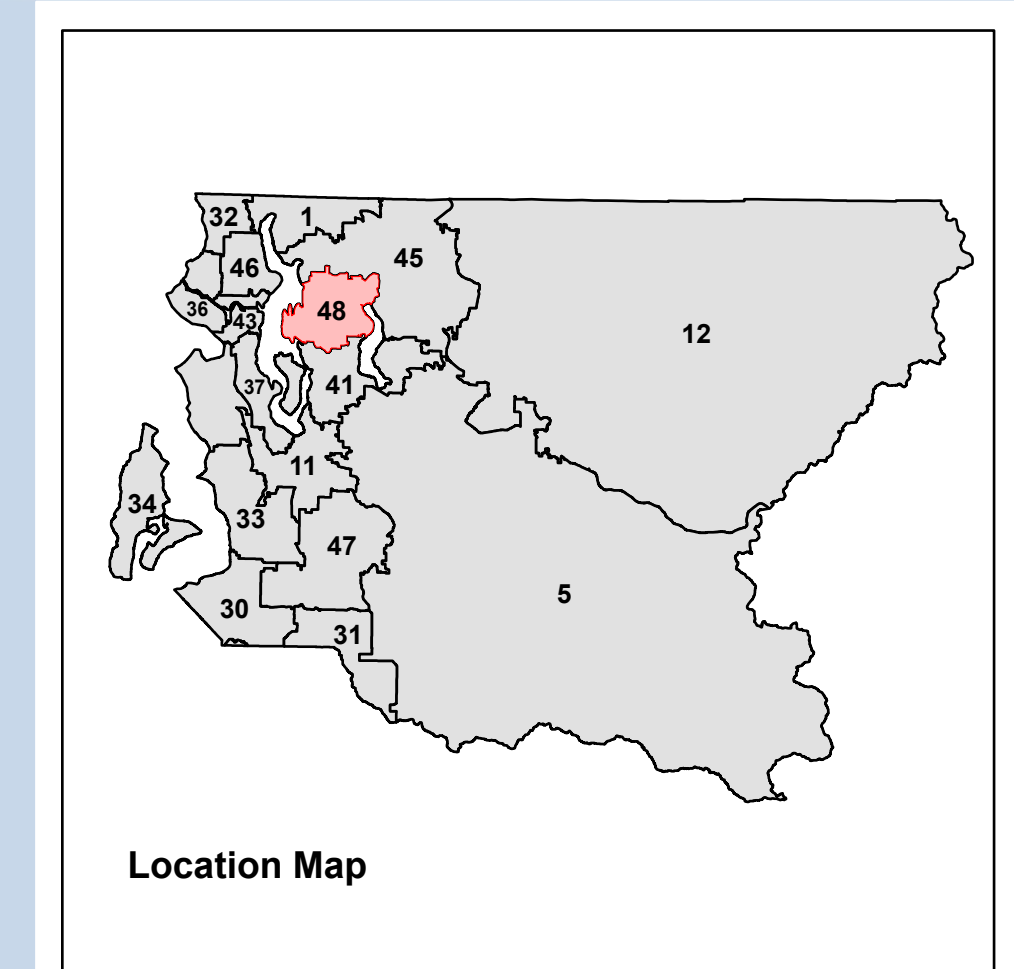

Legislative District 48

LAKE WASHINGTON

LAKE SAMMAMISH

Legend

- 2024 Precincts
- **Cities**
  - Bellevue
  - Clyde Hill
  - Hunts Point
  - Kirkland
  - Medina
  - Redmond
  - Yarrow Point
  - Unincorporated King County
- County Council District Boundaries
- Congressional District Boundaries
- Streets
- Water
- Parks

0 0.13 0.25 0.5 0.75 1 Miles

King County

Produced by:
GIS Section
Department of Elections
April 2024