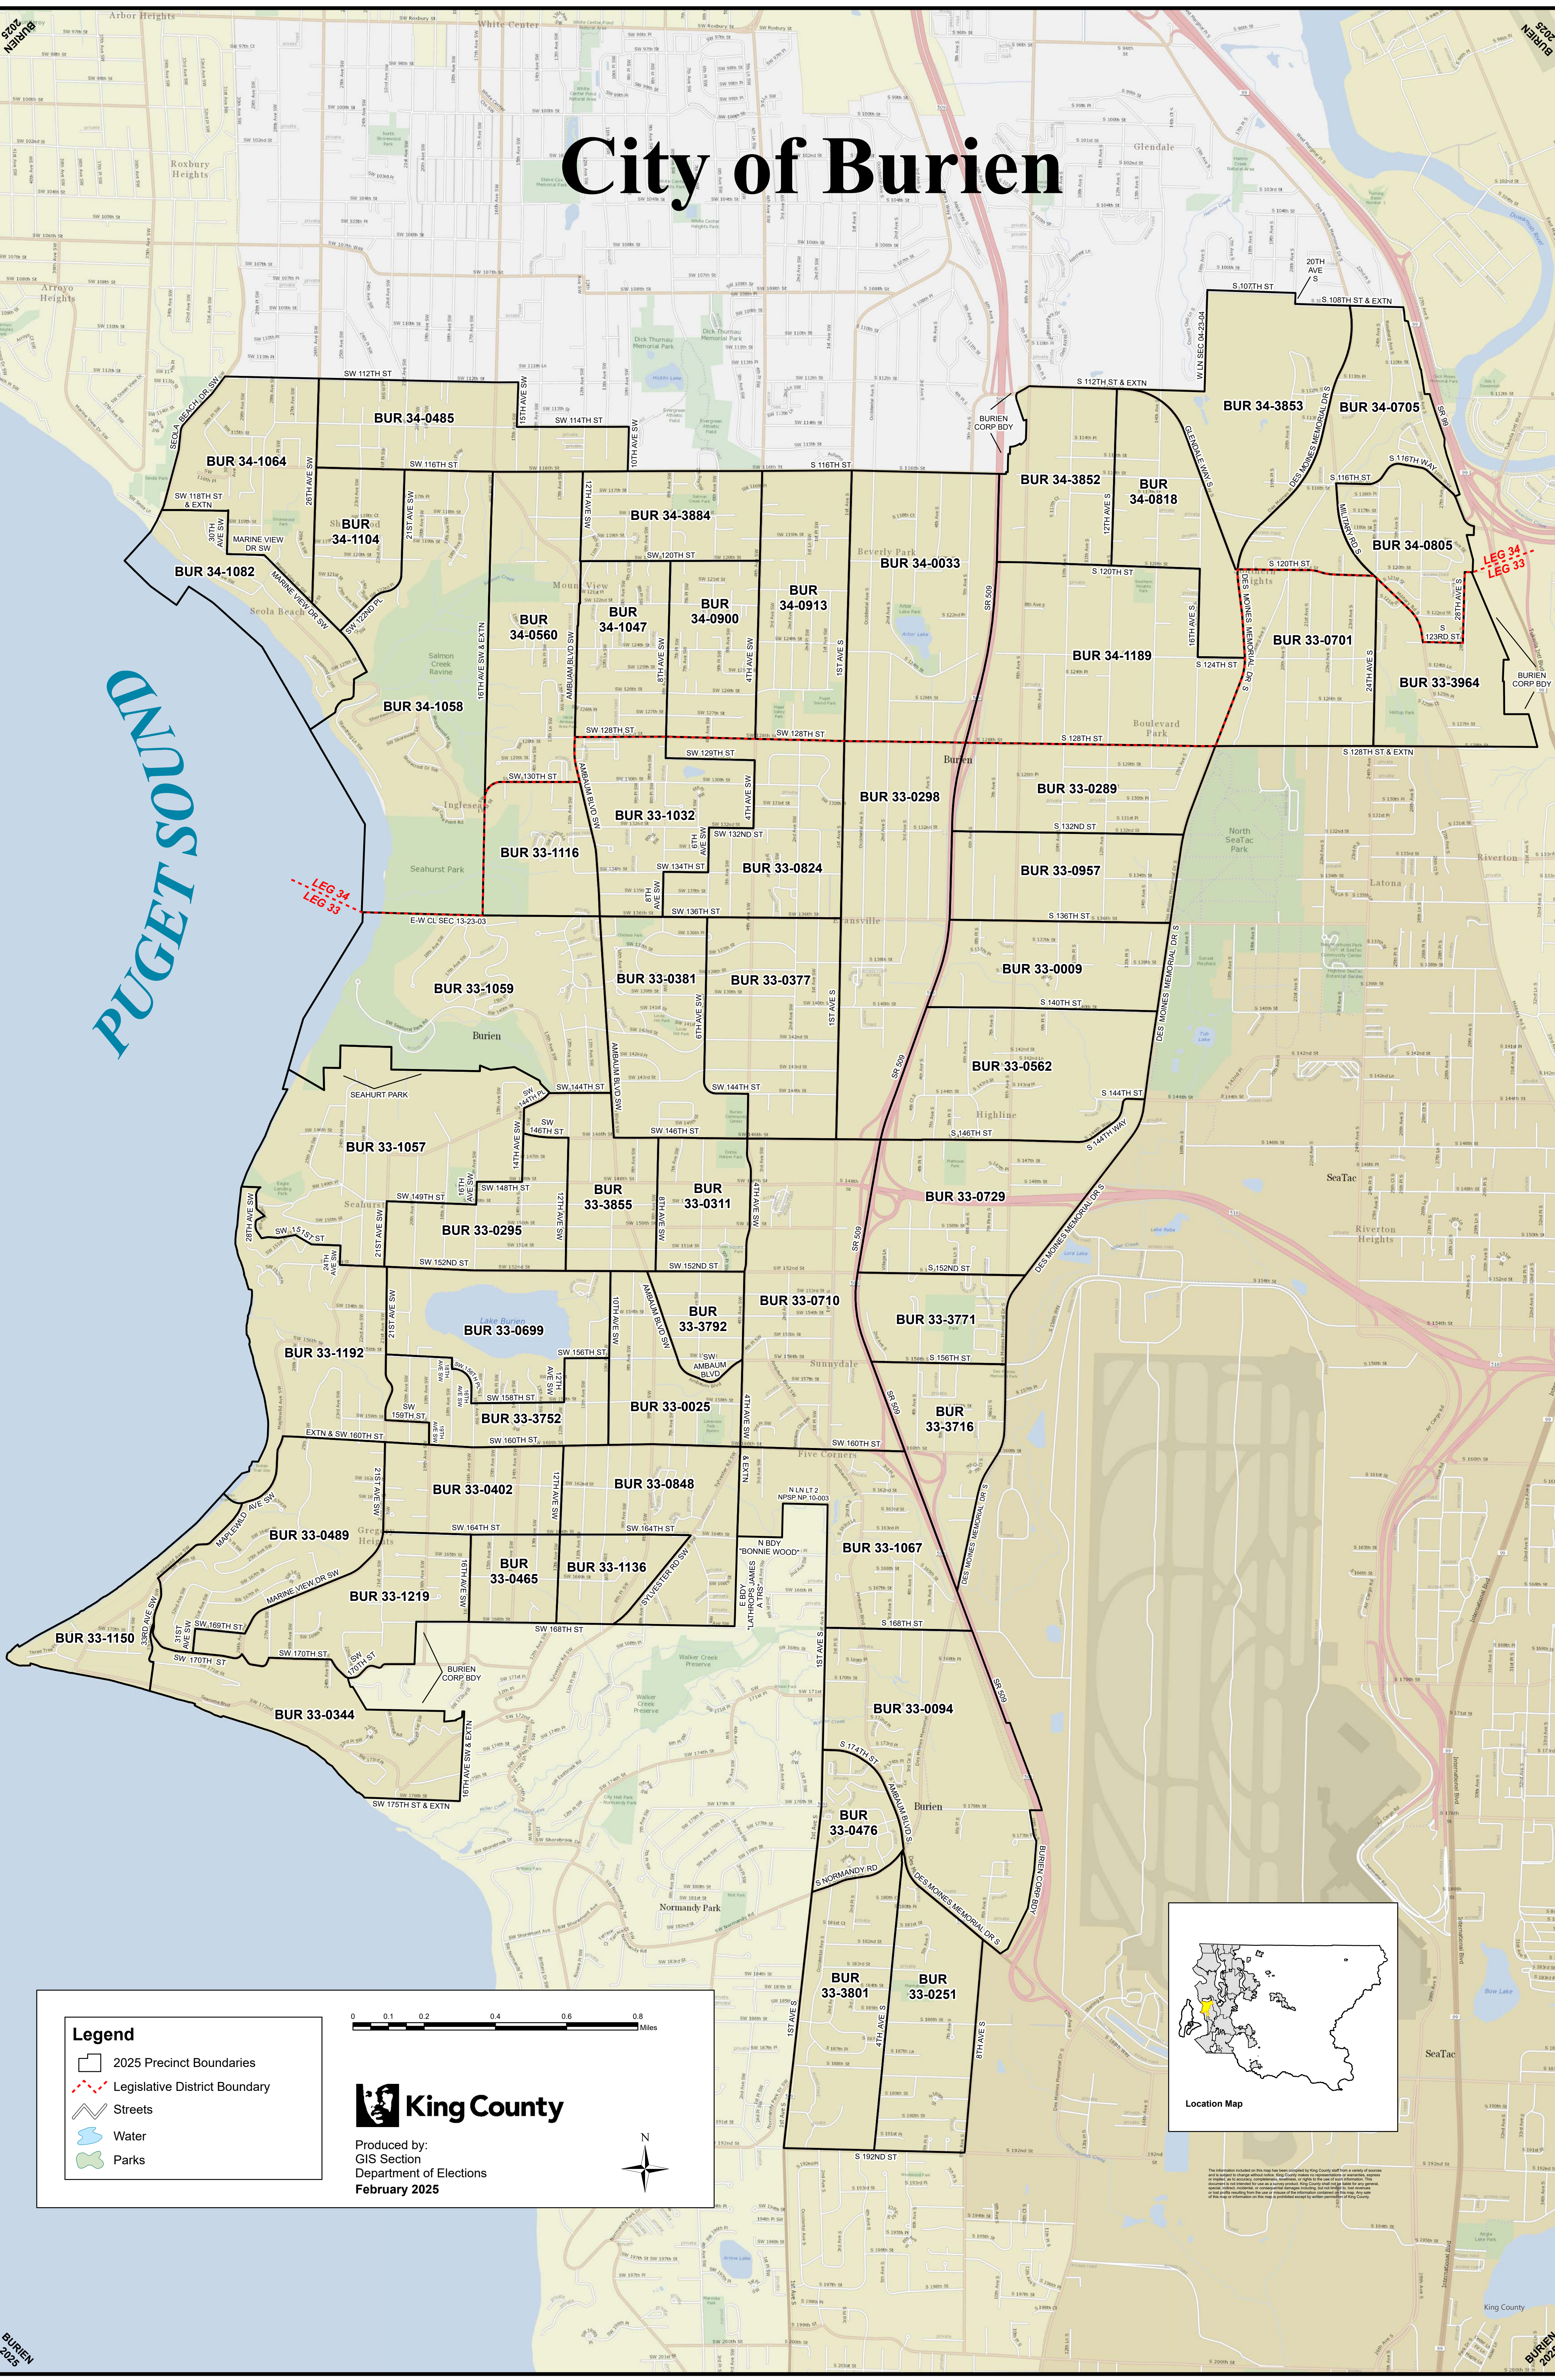

City of Burien

PUGET SOUND

Legend

- 2025 Precinct Boundaries
- Legislative District Boundary
- Streets
- Water
- Parks

Produced by:
GIS Section
Department of Elections
February 2025

Location Map