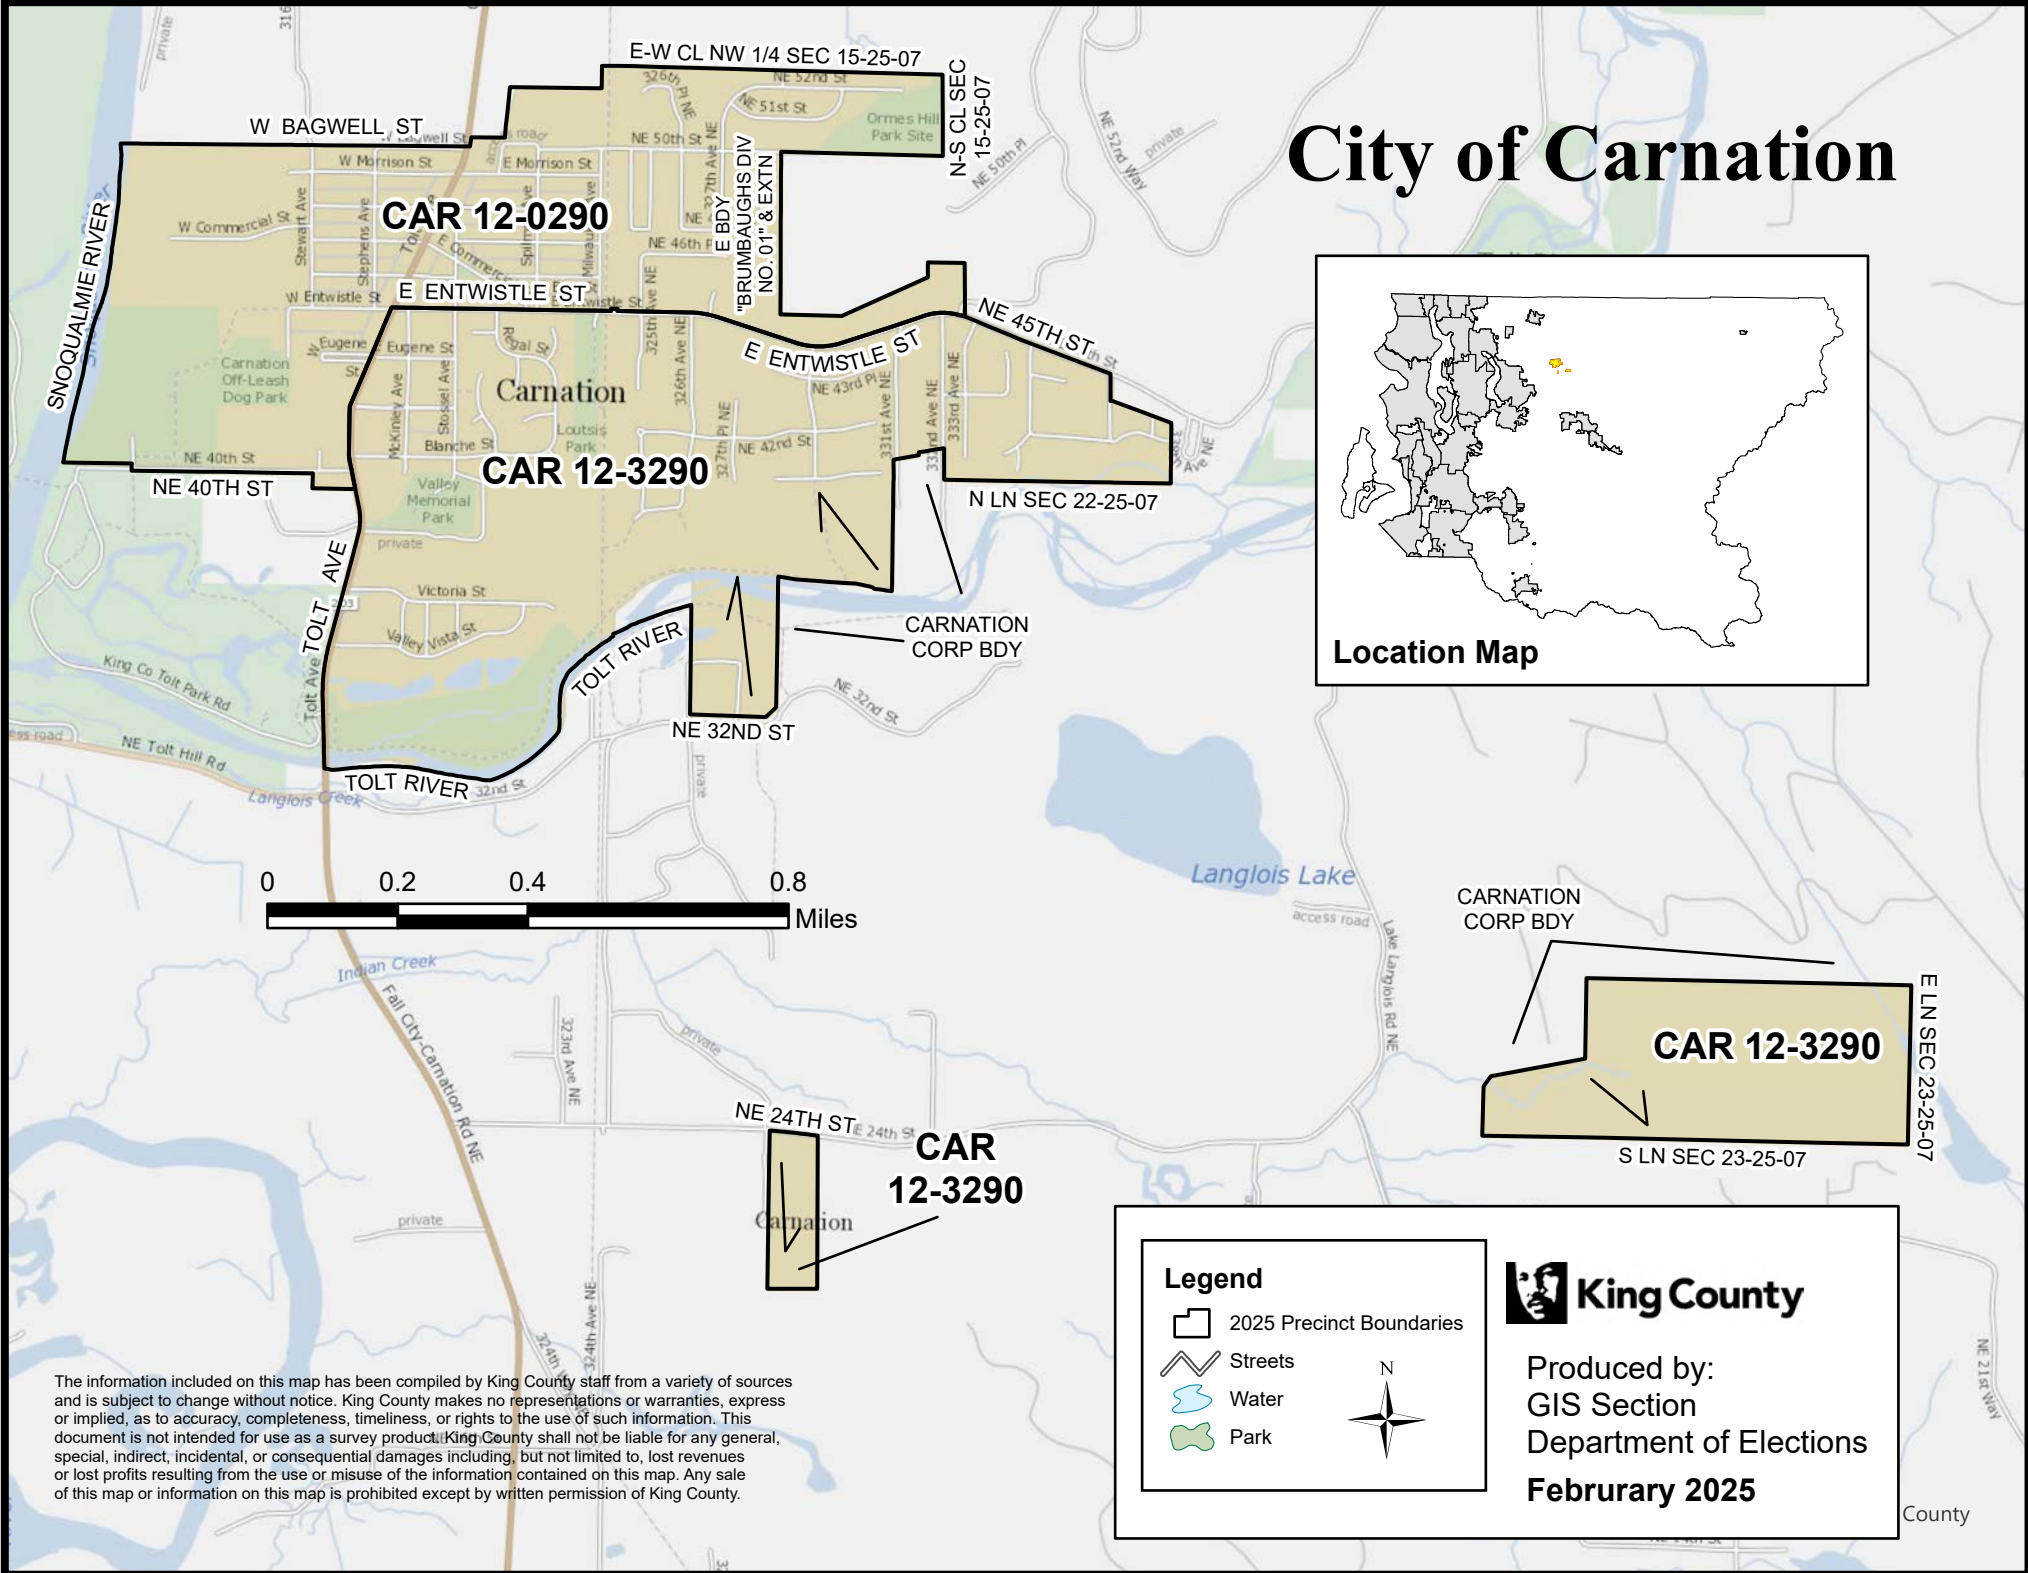

City of Carnation

Legend

- 2025 Precinct Boundaries
- Streets
- Water
- Park

King County

Produced by:
GIS Section
Department of Elections
February 2025

The information included on this map has been compiled by King County staff from a variety of sources and is subject to change without notice. King County makes no representations or warranties, express or implied, as to accuracy, completeness, timeliness, or rights to the use of such information. This document is not intended for use as a survey product. King County shall not be liable for any general, special, indirect, incidental, or consequential damages including, but not limited to, lost revenues or lost profits resulting from the use or misuse of the information contained on this map. Any sale of this map or information on this map is prohibited except by written permission of King County.