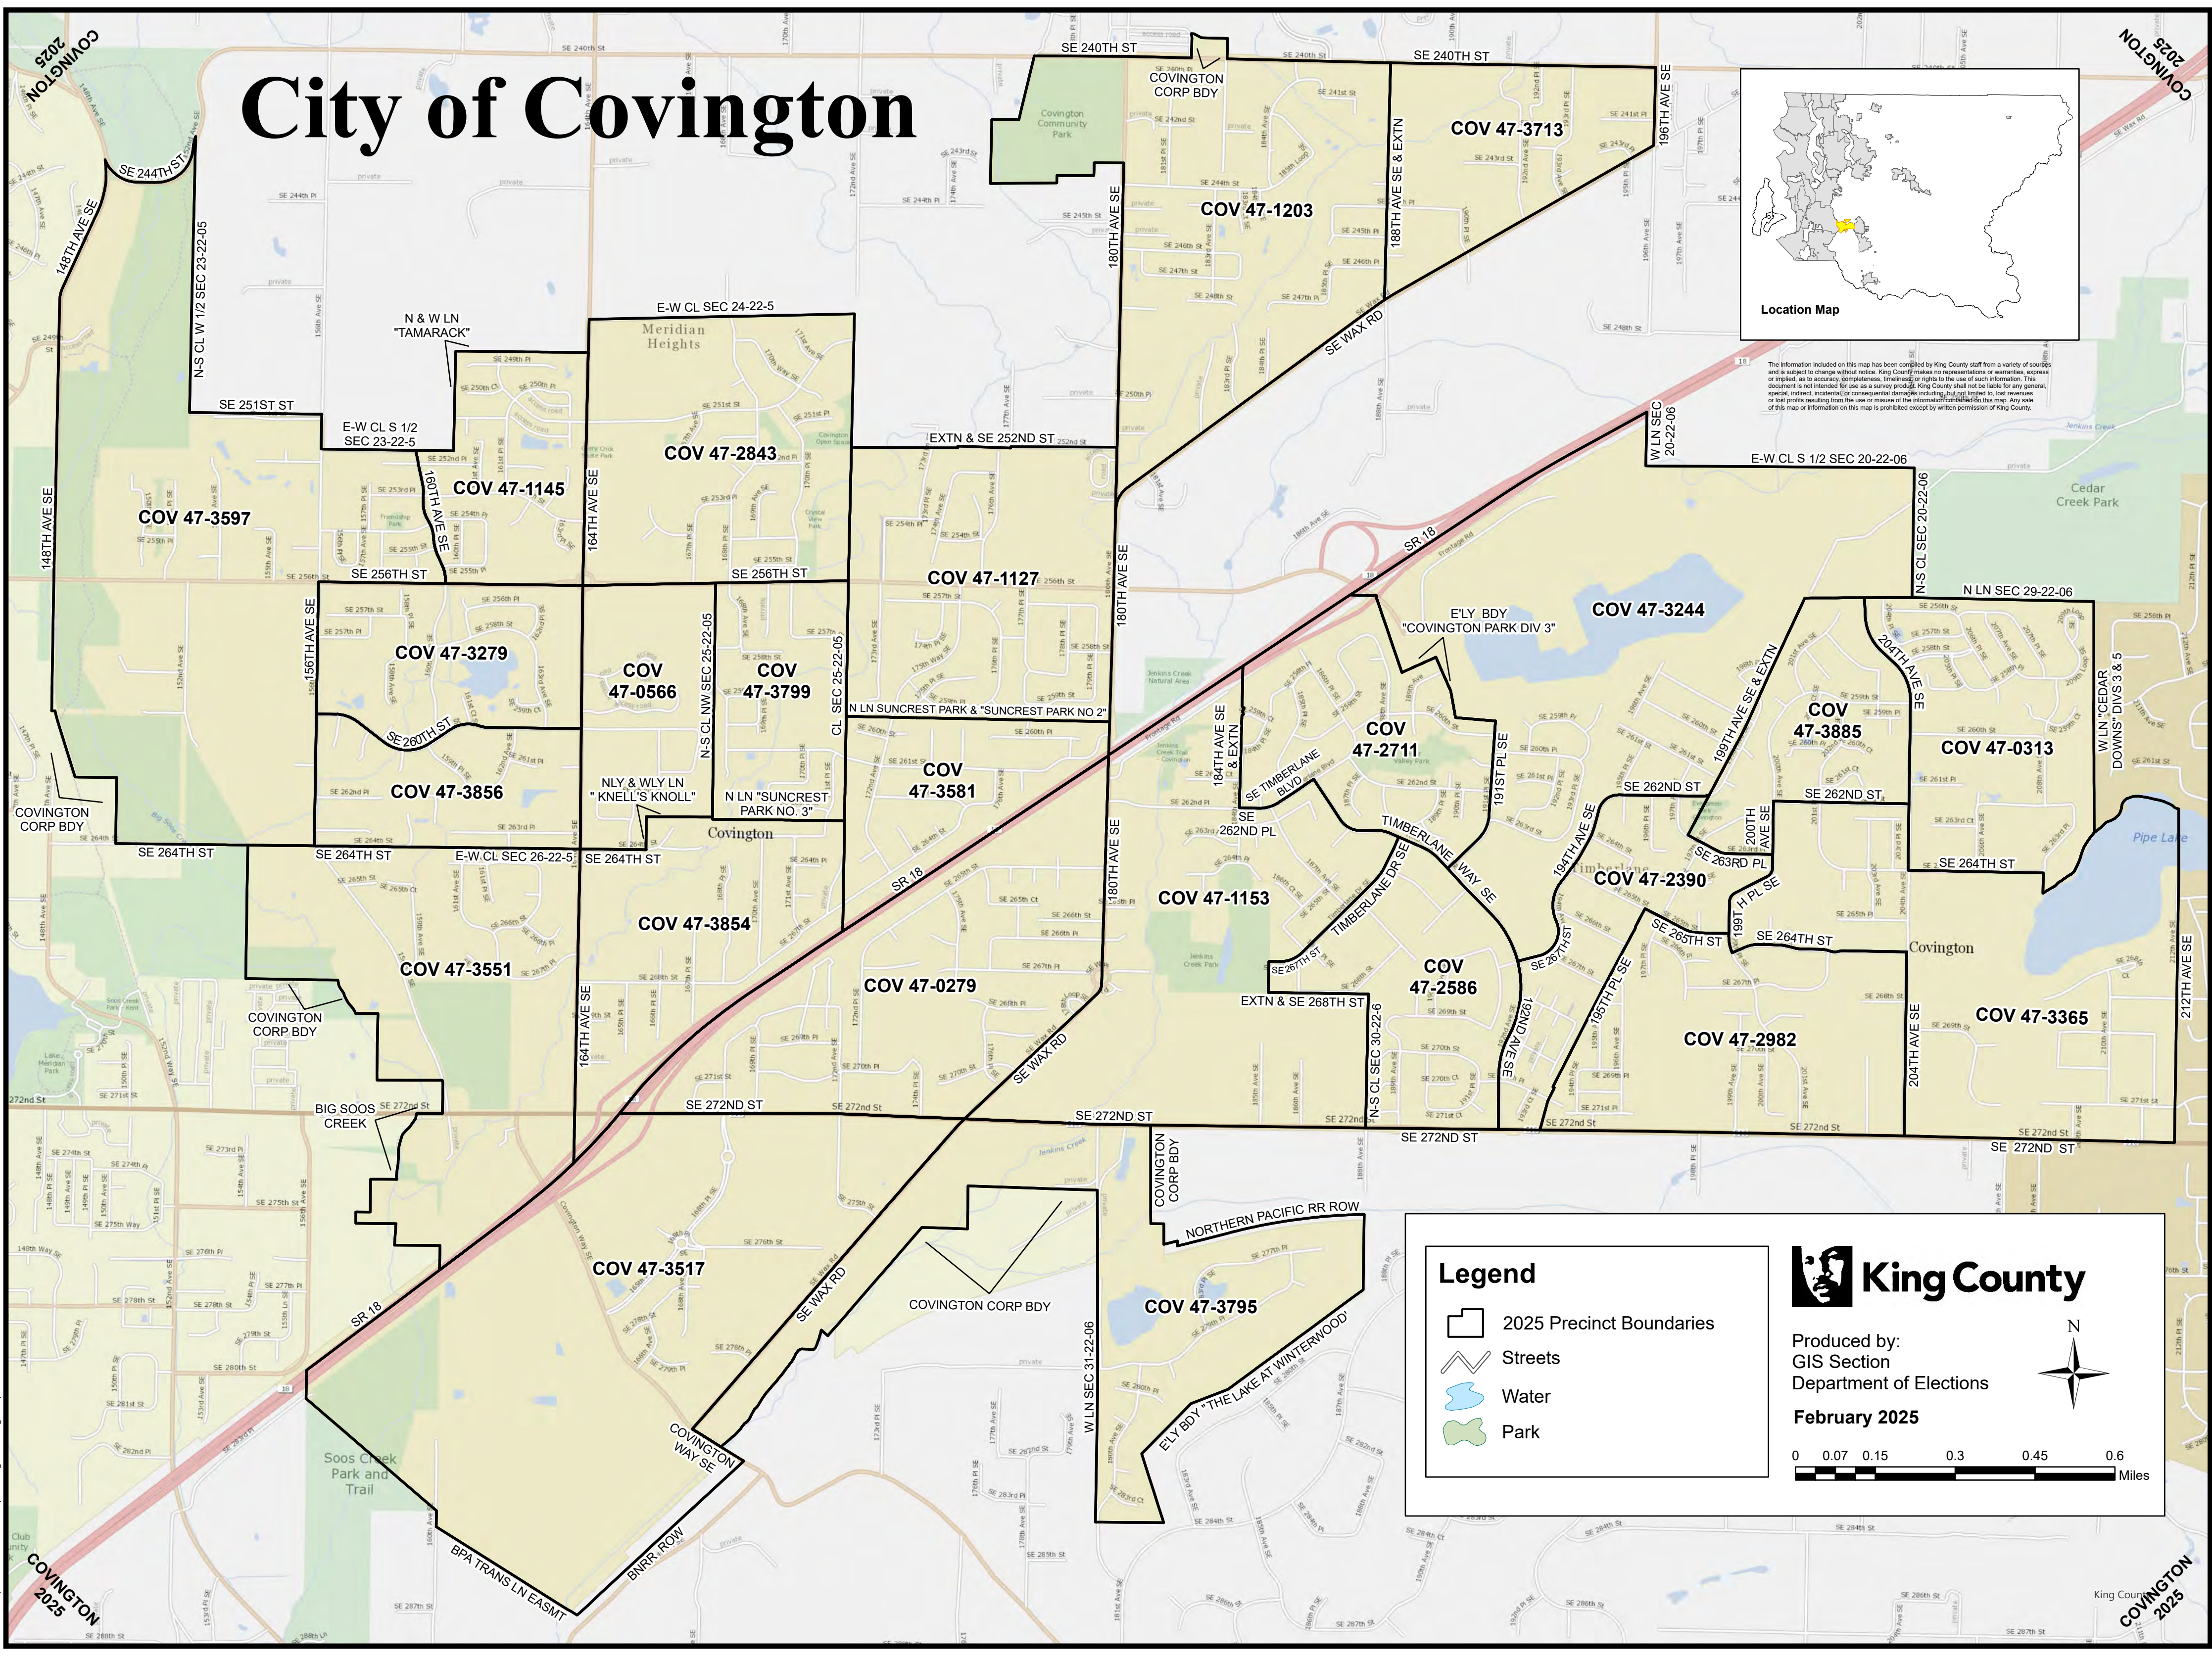

City of Covington

Legend

- 2025 Precinct Boundaries
- Streets
- Water
- Park

King County

Produced by:
GIS Section
Department of Elections

February 2025

0 0.07 0.15 0.3 0.45 0.6 Miles