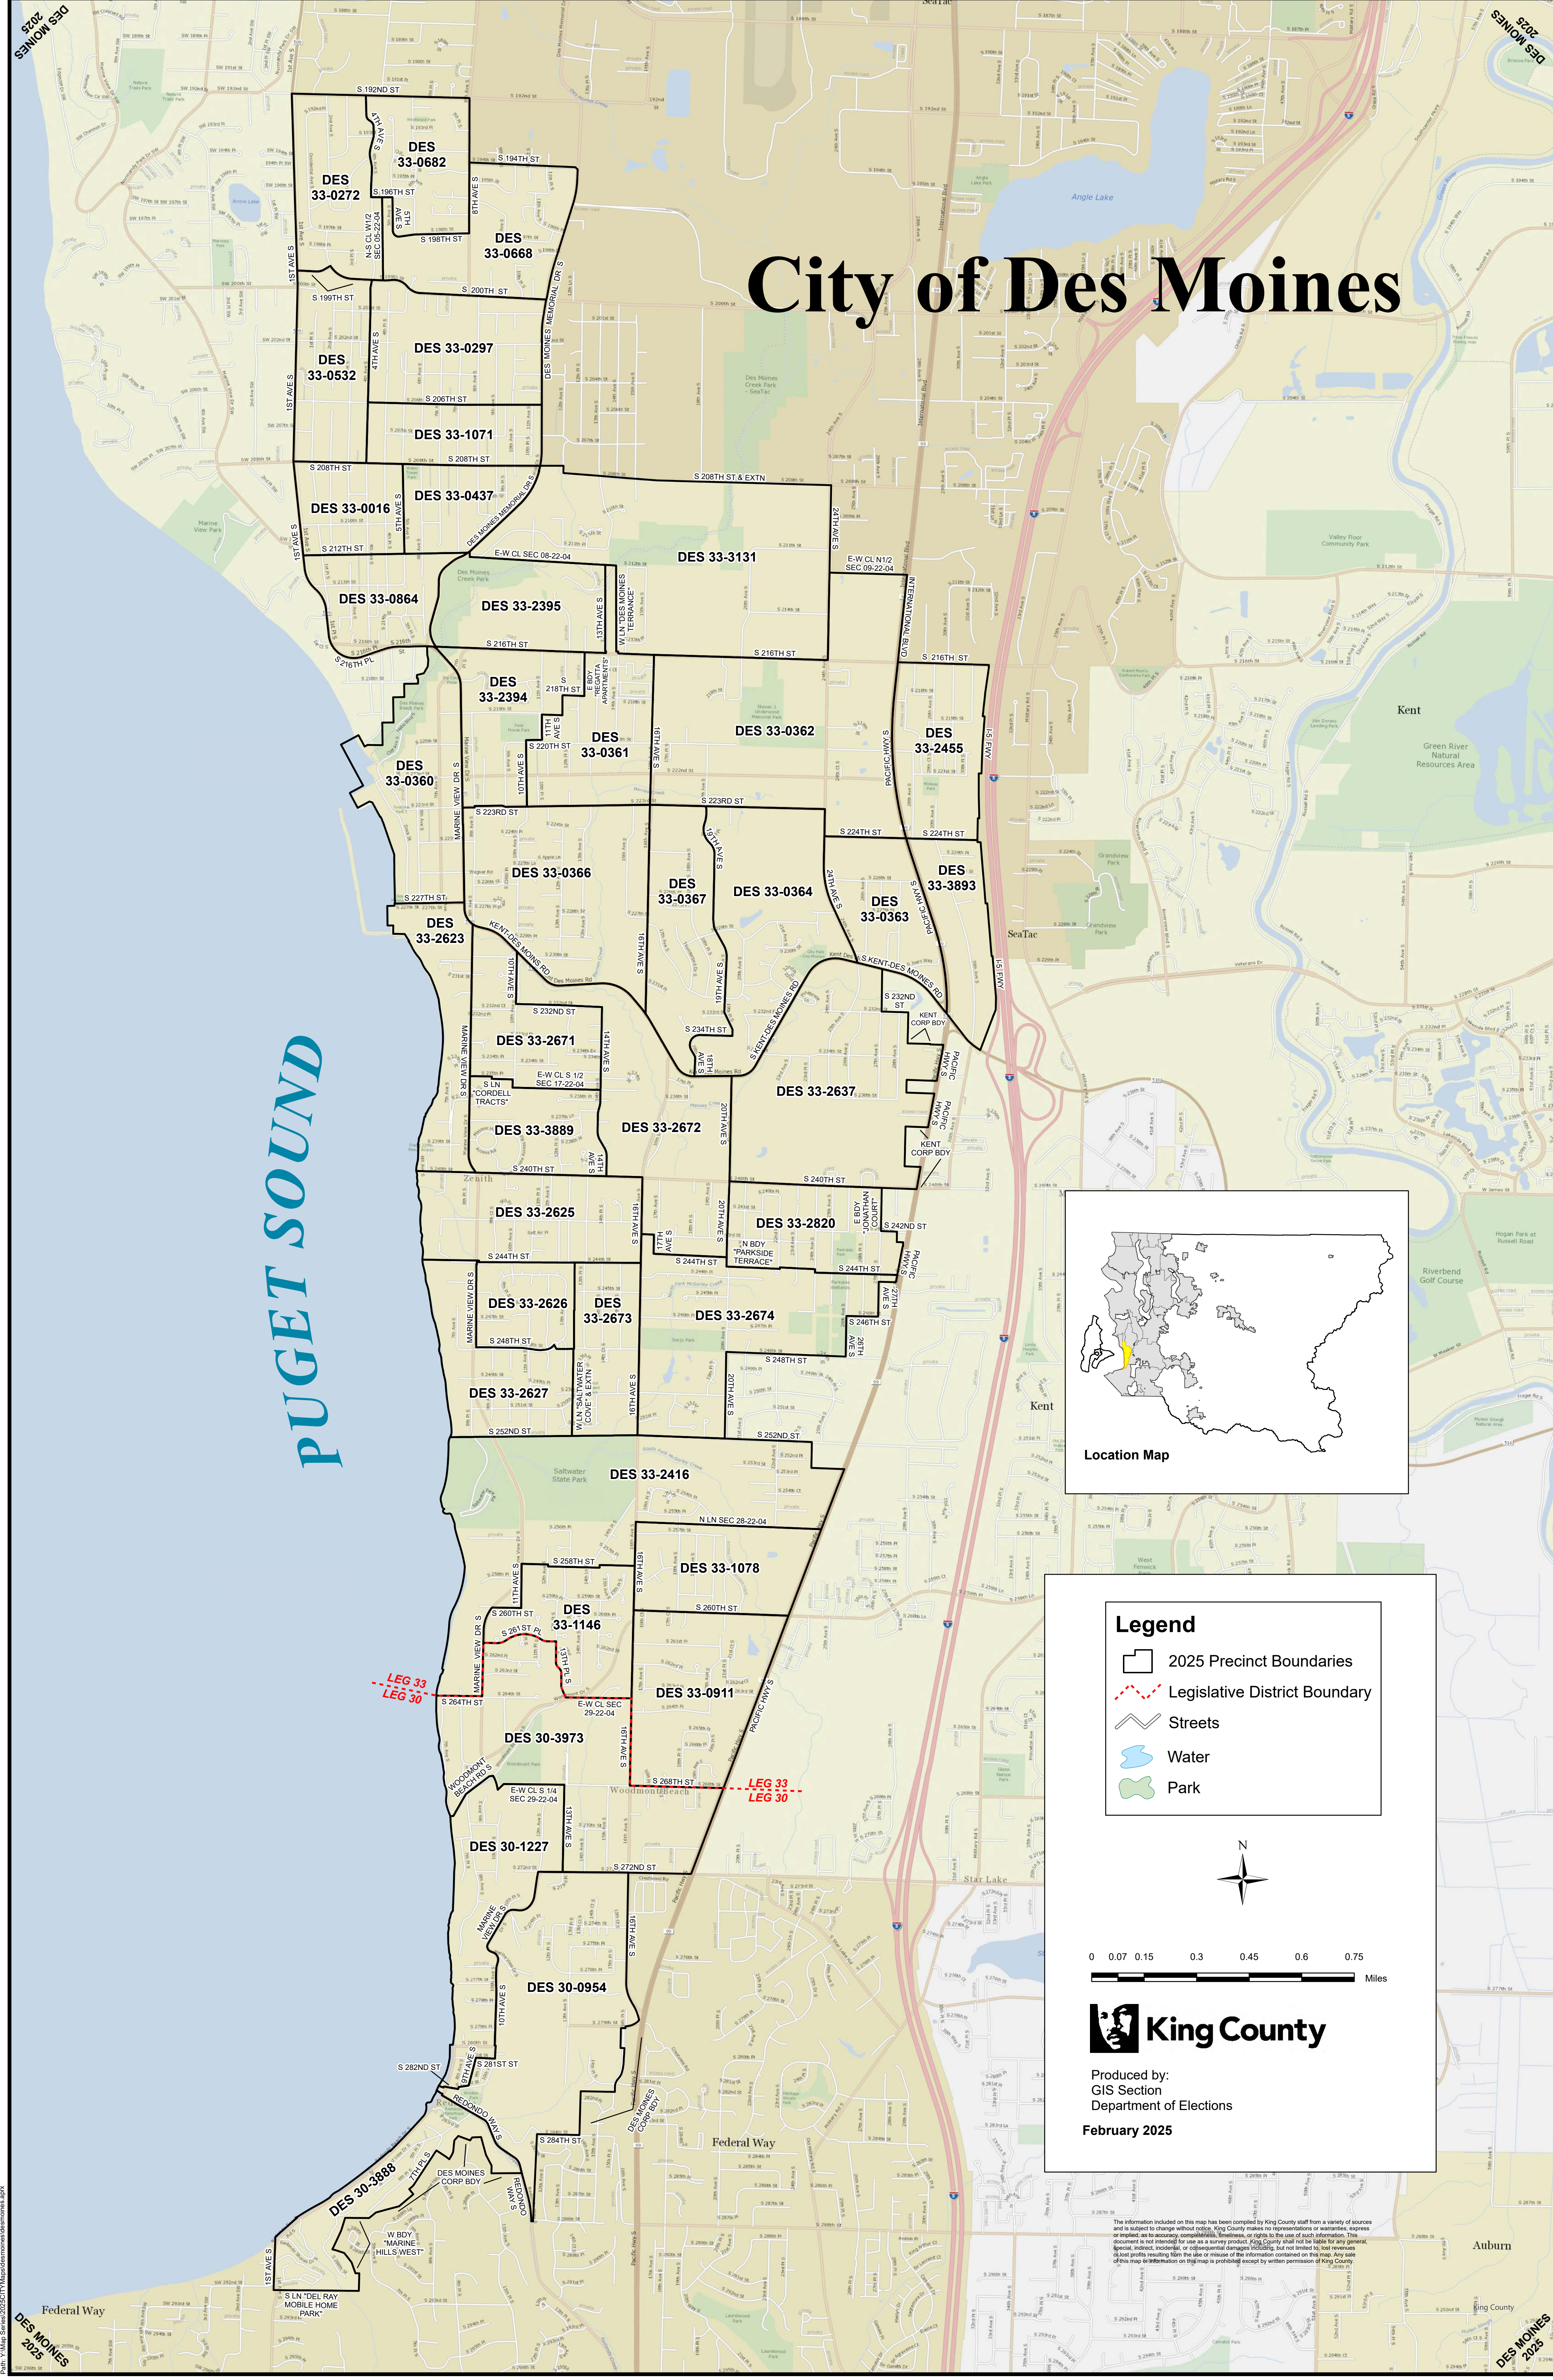

# City of Des Moines

PUGET SOUND

**Legend**

- 2025 Precinct Boundaries
- Legislative District Boundary
- Streets
- Water
- Park

0 0.07 0.15 0.3 0.45 0.6 0.75 Miles

**King County**

Produced by:  
GIS Section  
Department of Elections  
February 2025

The information included on this map has been compiled by King County staff from a variety of sources and is subject to change without notice. King County makes no representations or warranties, express or implied, as to the accuracy, completeness, timeliness, or quality of the information. This document is not intended for use as a survey product. King County shall not be liable for any general, special, indirect, incidental, or consequential damages including, but not limited to, lost revenues or lost profits resulting from the use or misuse of the information contained on this map. Any sale of this map or information on this map is prohibited except by written permission of King County.