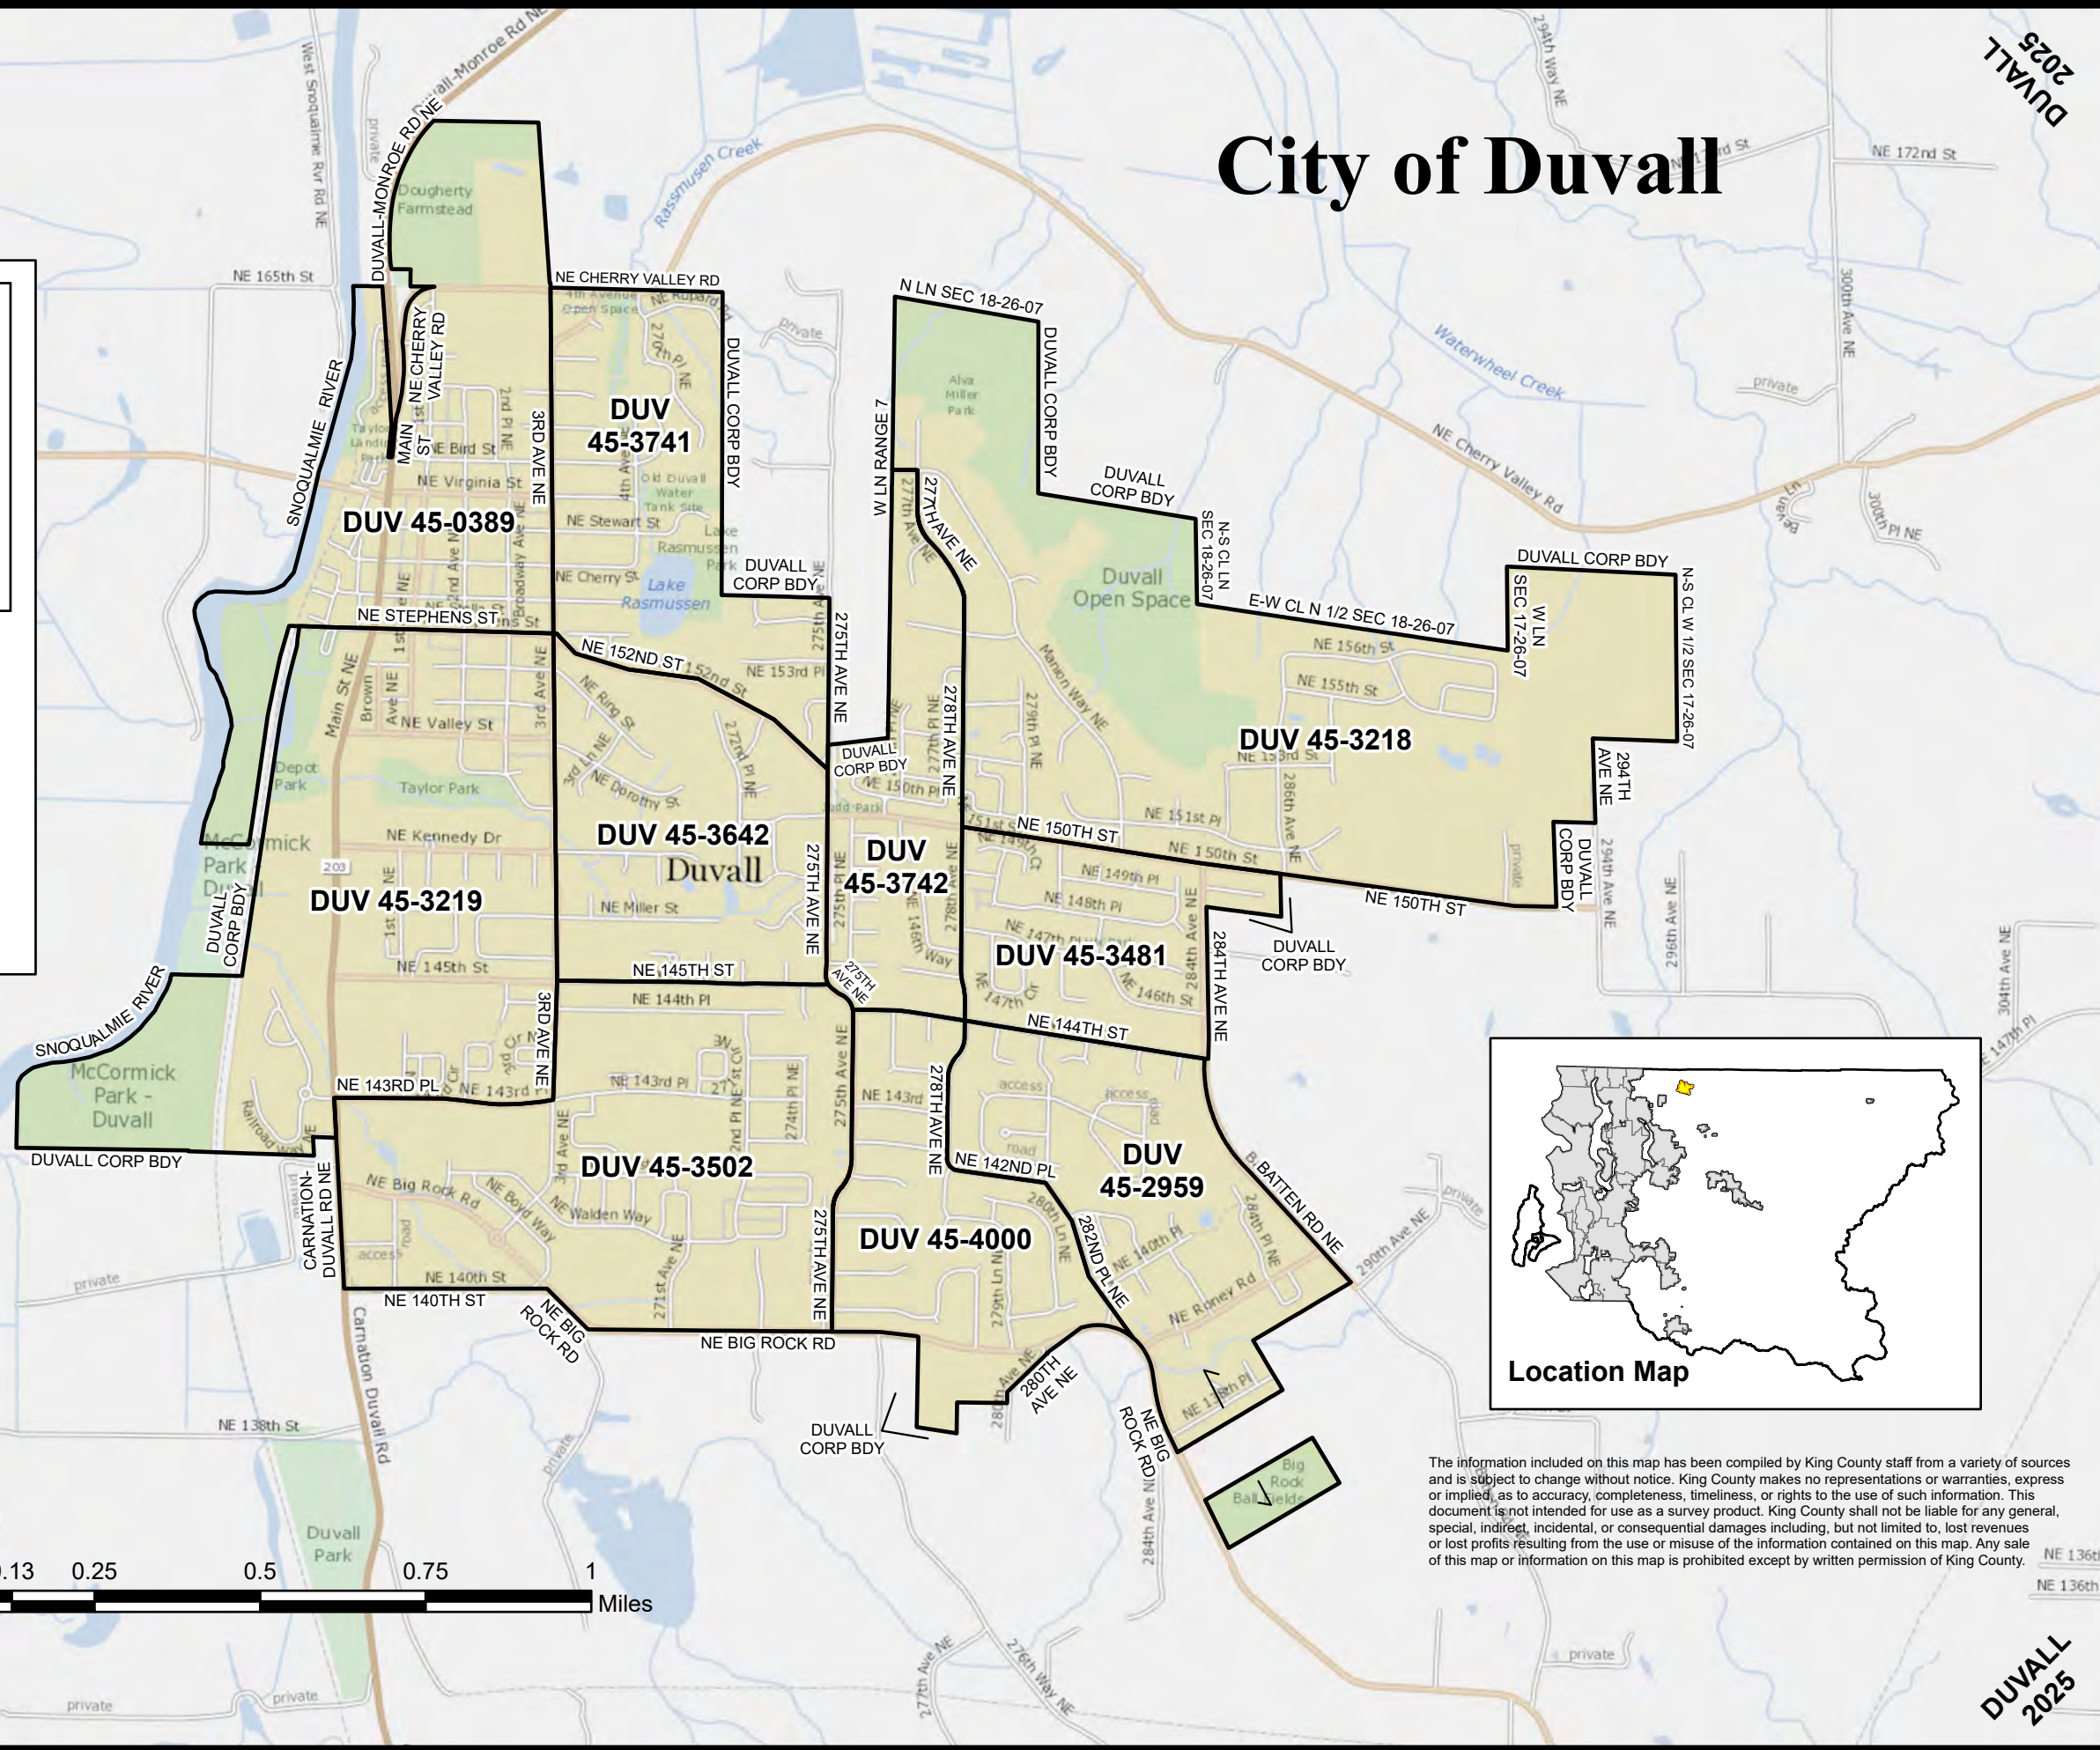

DUVALL
2025

DUVALL
2025

City of Duvall

Legend

-  2025 Precinct Boundaries
-  Streets
-  Water
-  Parks

Produced by:
GIS Section
Department of Elections
February 2025

The information included on this map has been compiled by King County staff from a variety of sources and is subject to change without notice. King County makes no representations or warranties, express or implied, as to accuracy, completeness, timeliness, or rights to the use of such information. This document is not intended for use as a survey product. King County shall not be liable for any general, special, indirect, incidental, or consequential damages including, but not limited to, lost revenues or lost profits resulting from the use or misuse of the information contained on this map. Any sale of this map or information on this map is prohibited except by written permission of King County.

DUVALL
2025

DUVALL
2025