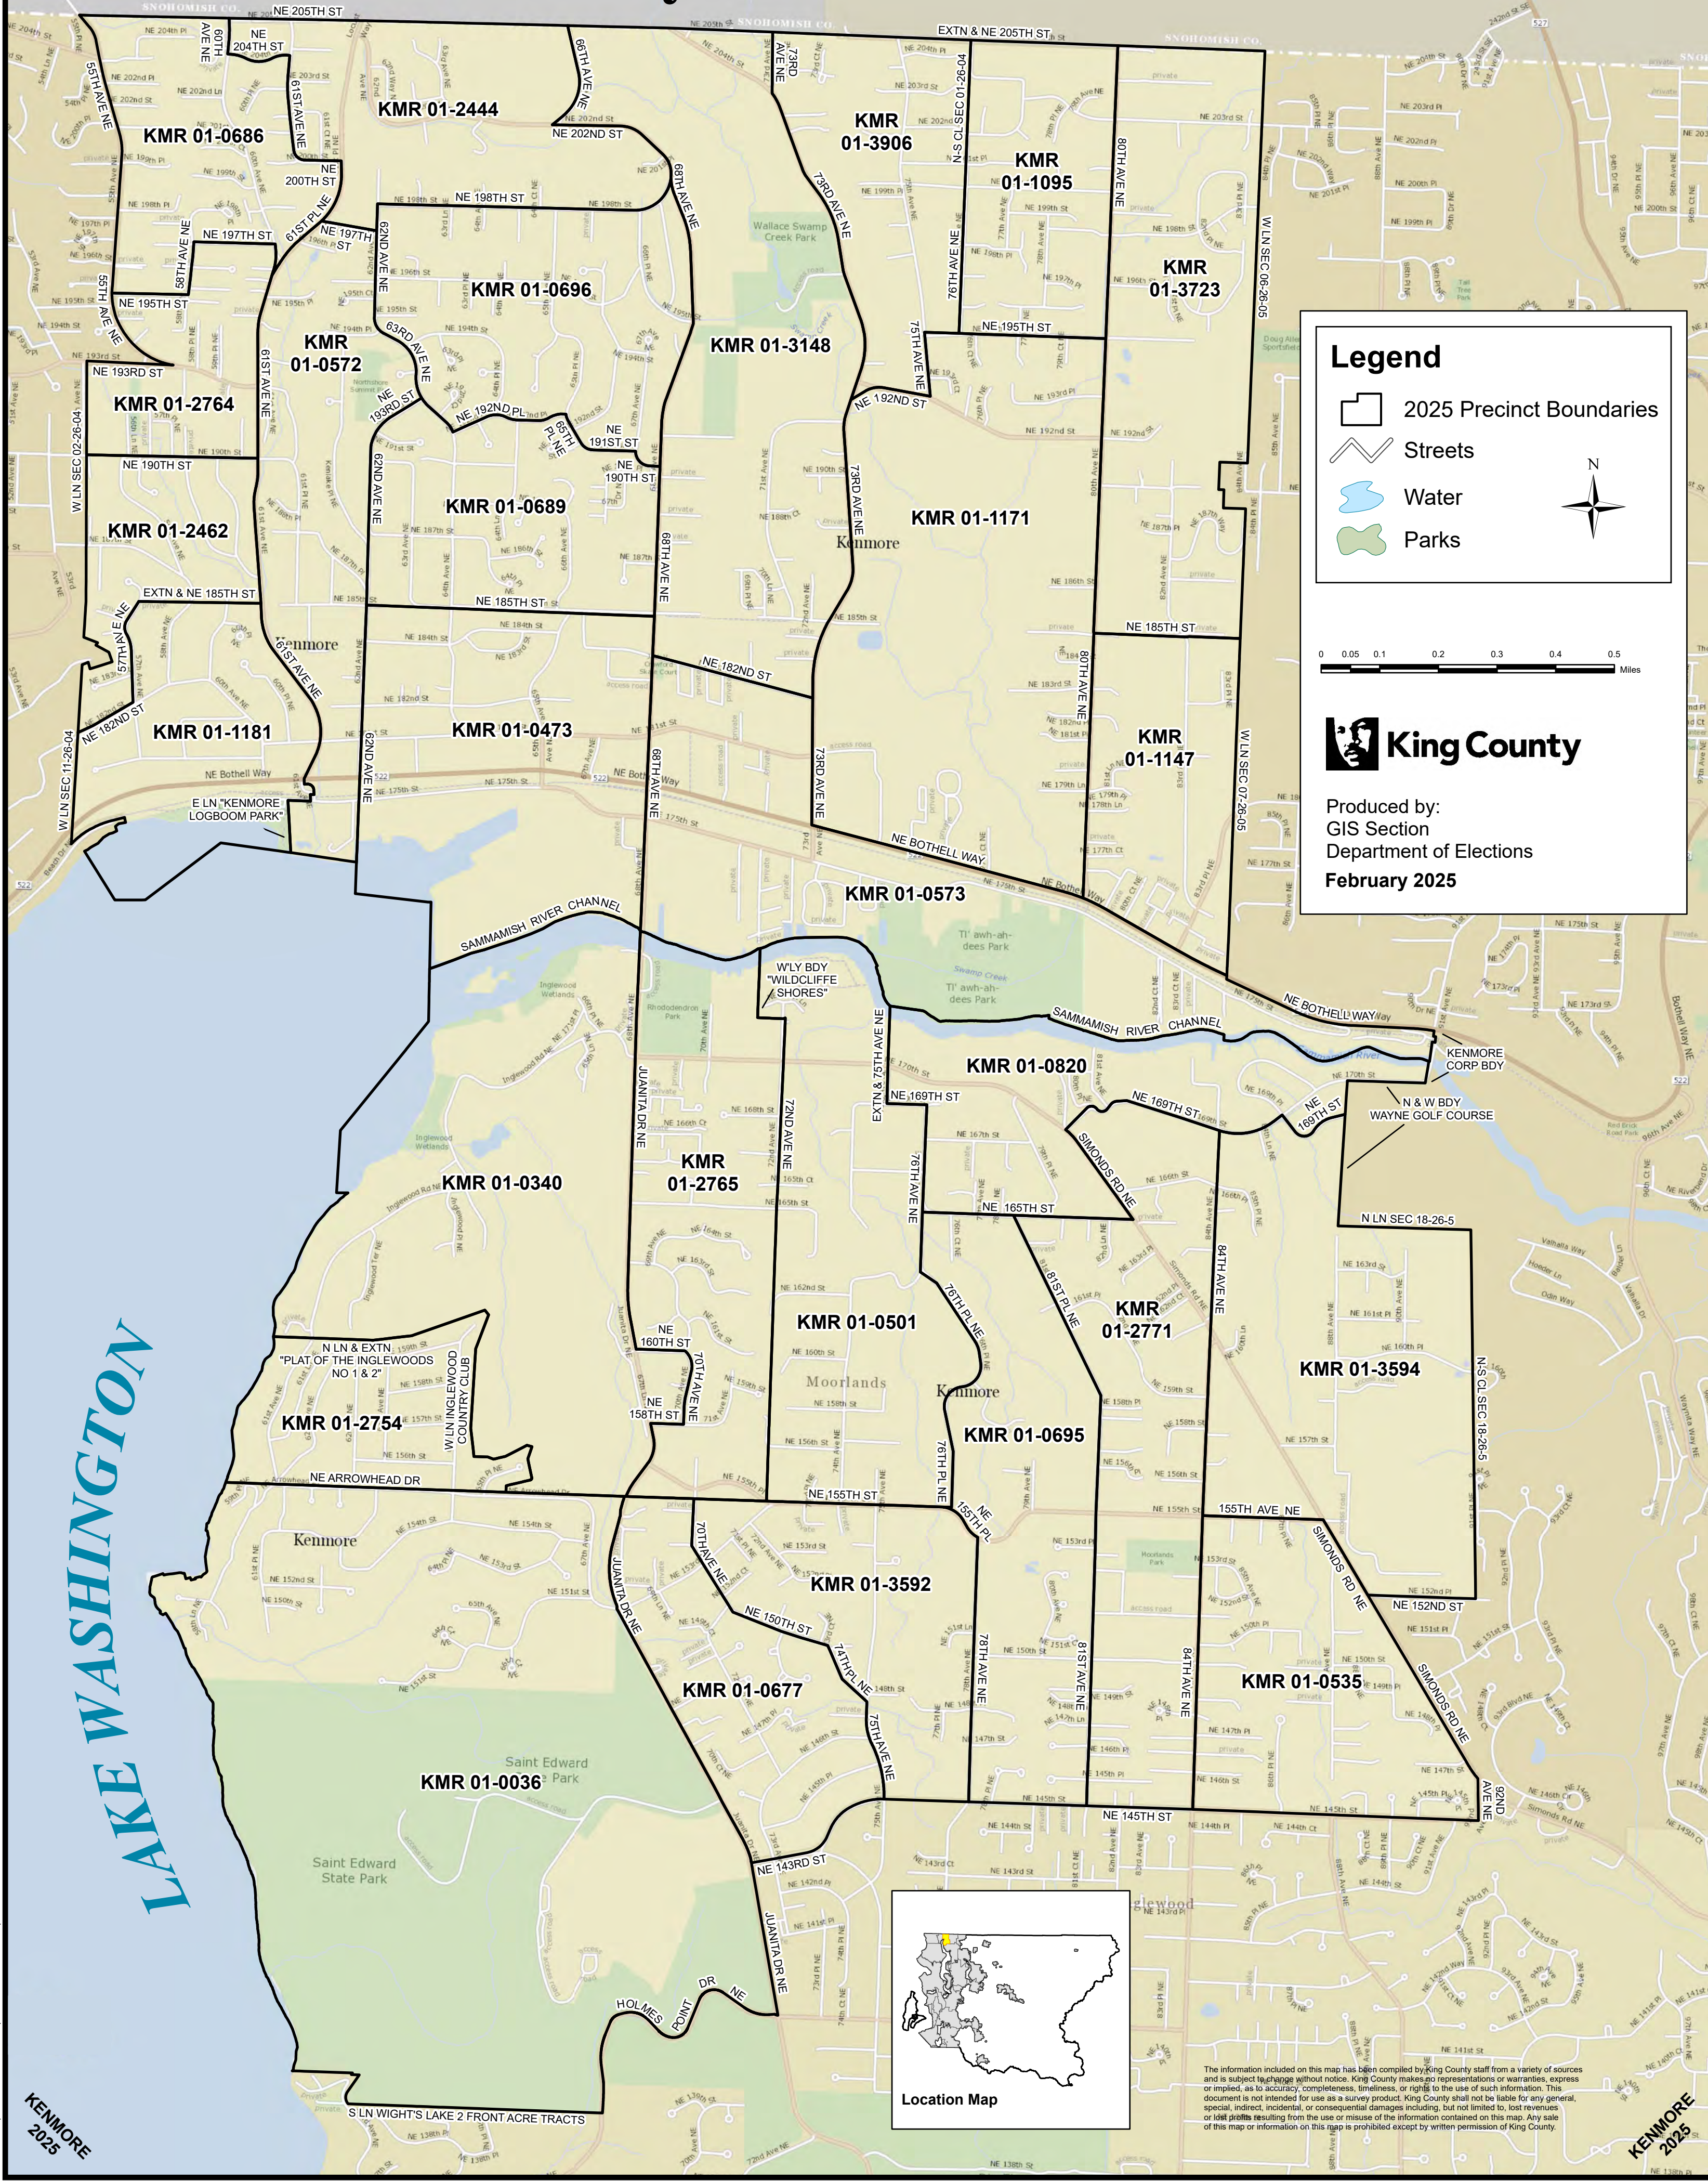

City of Kenmore

Legend

- 2025 Precinct Boundaries
- Streets
- Water
- Parks

0 0.05 0.1 0.2 0.3 0.4 0.5 Miles

King County

Produced by:
GIS Section
Department of Elections
February 2025