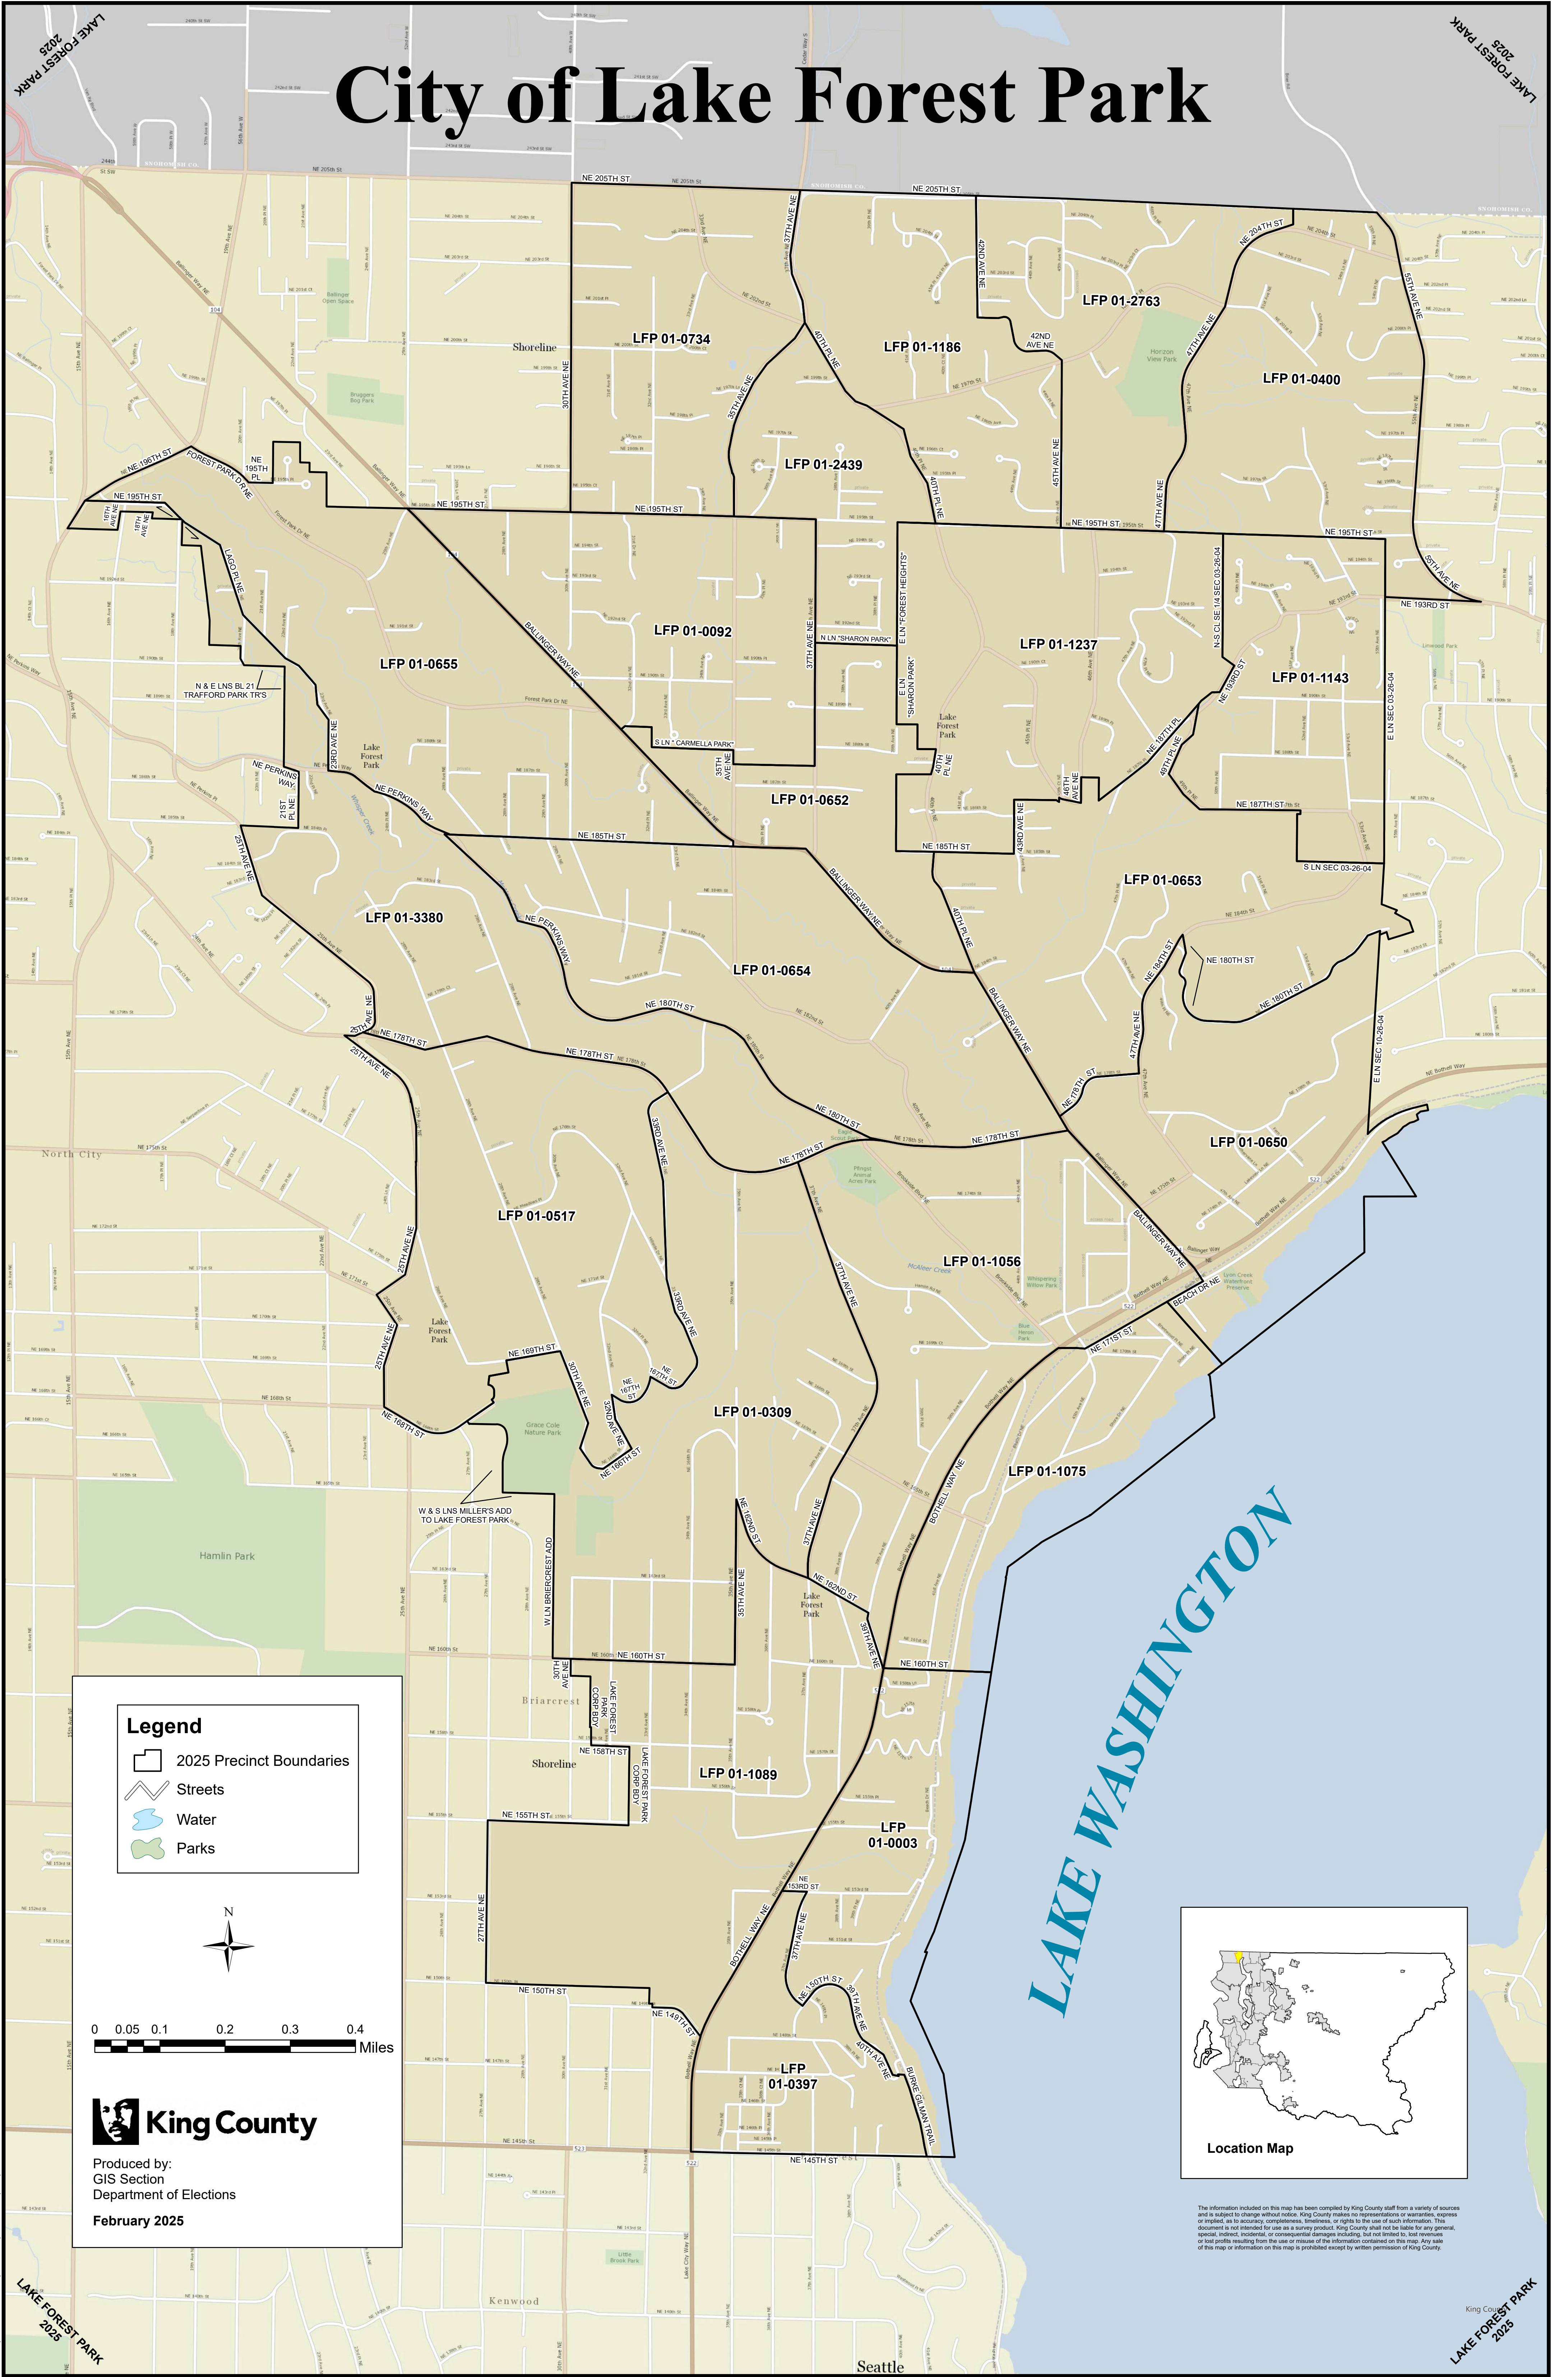

Location Map

City of Lake Forest Park

Legend

- 2025 Precinct Boundaries
- Streets
- Water
- Parks

0 0.05 0.1 0.2 0.3 0.4 Miles

King County

Produced by:
GIS Section
Department of Elections
February 2025