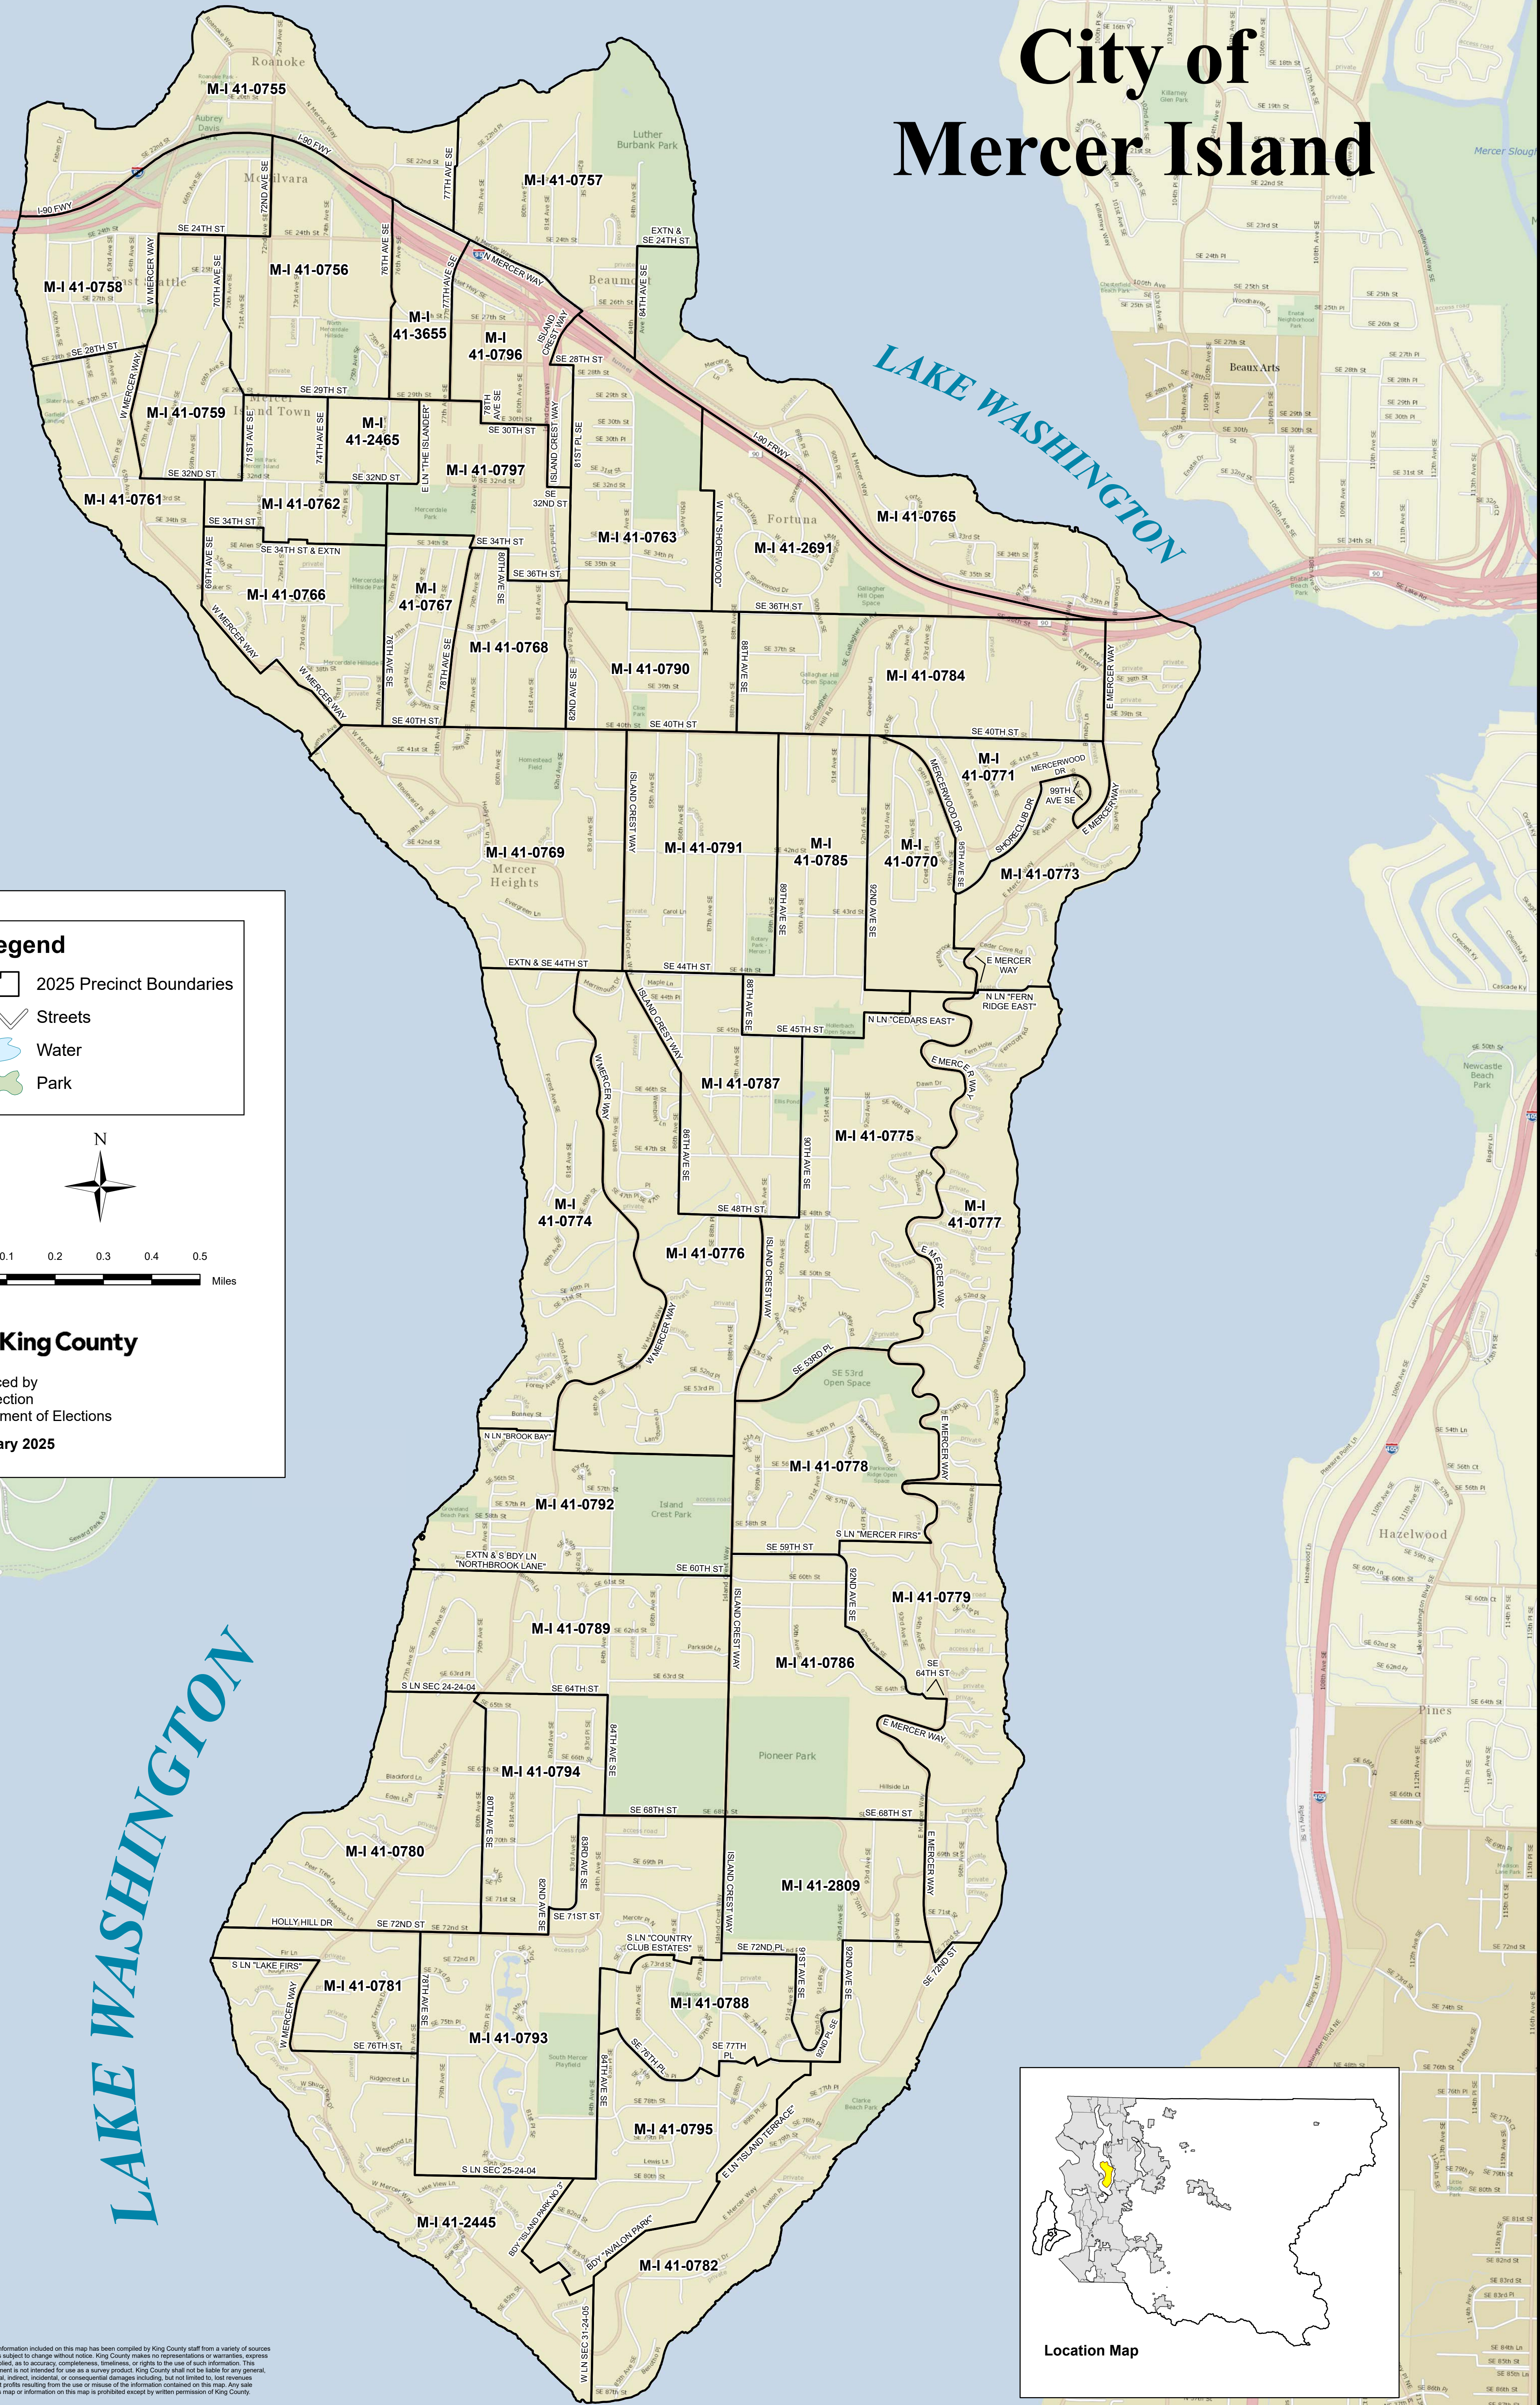

City of Mercer Island

Legend

- 2025 Precinct Boundaries
- Streets
- Water
- Park

Produced by
GIS Section
Department of Elections
February 2025