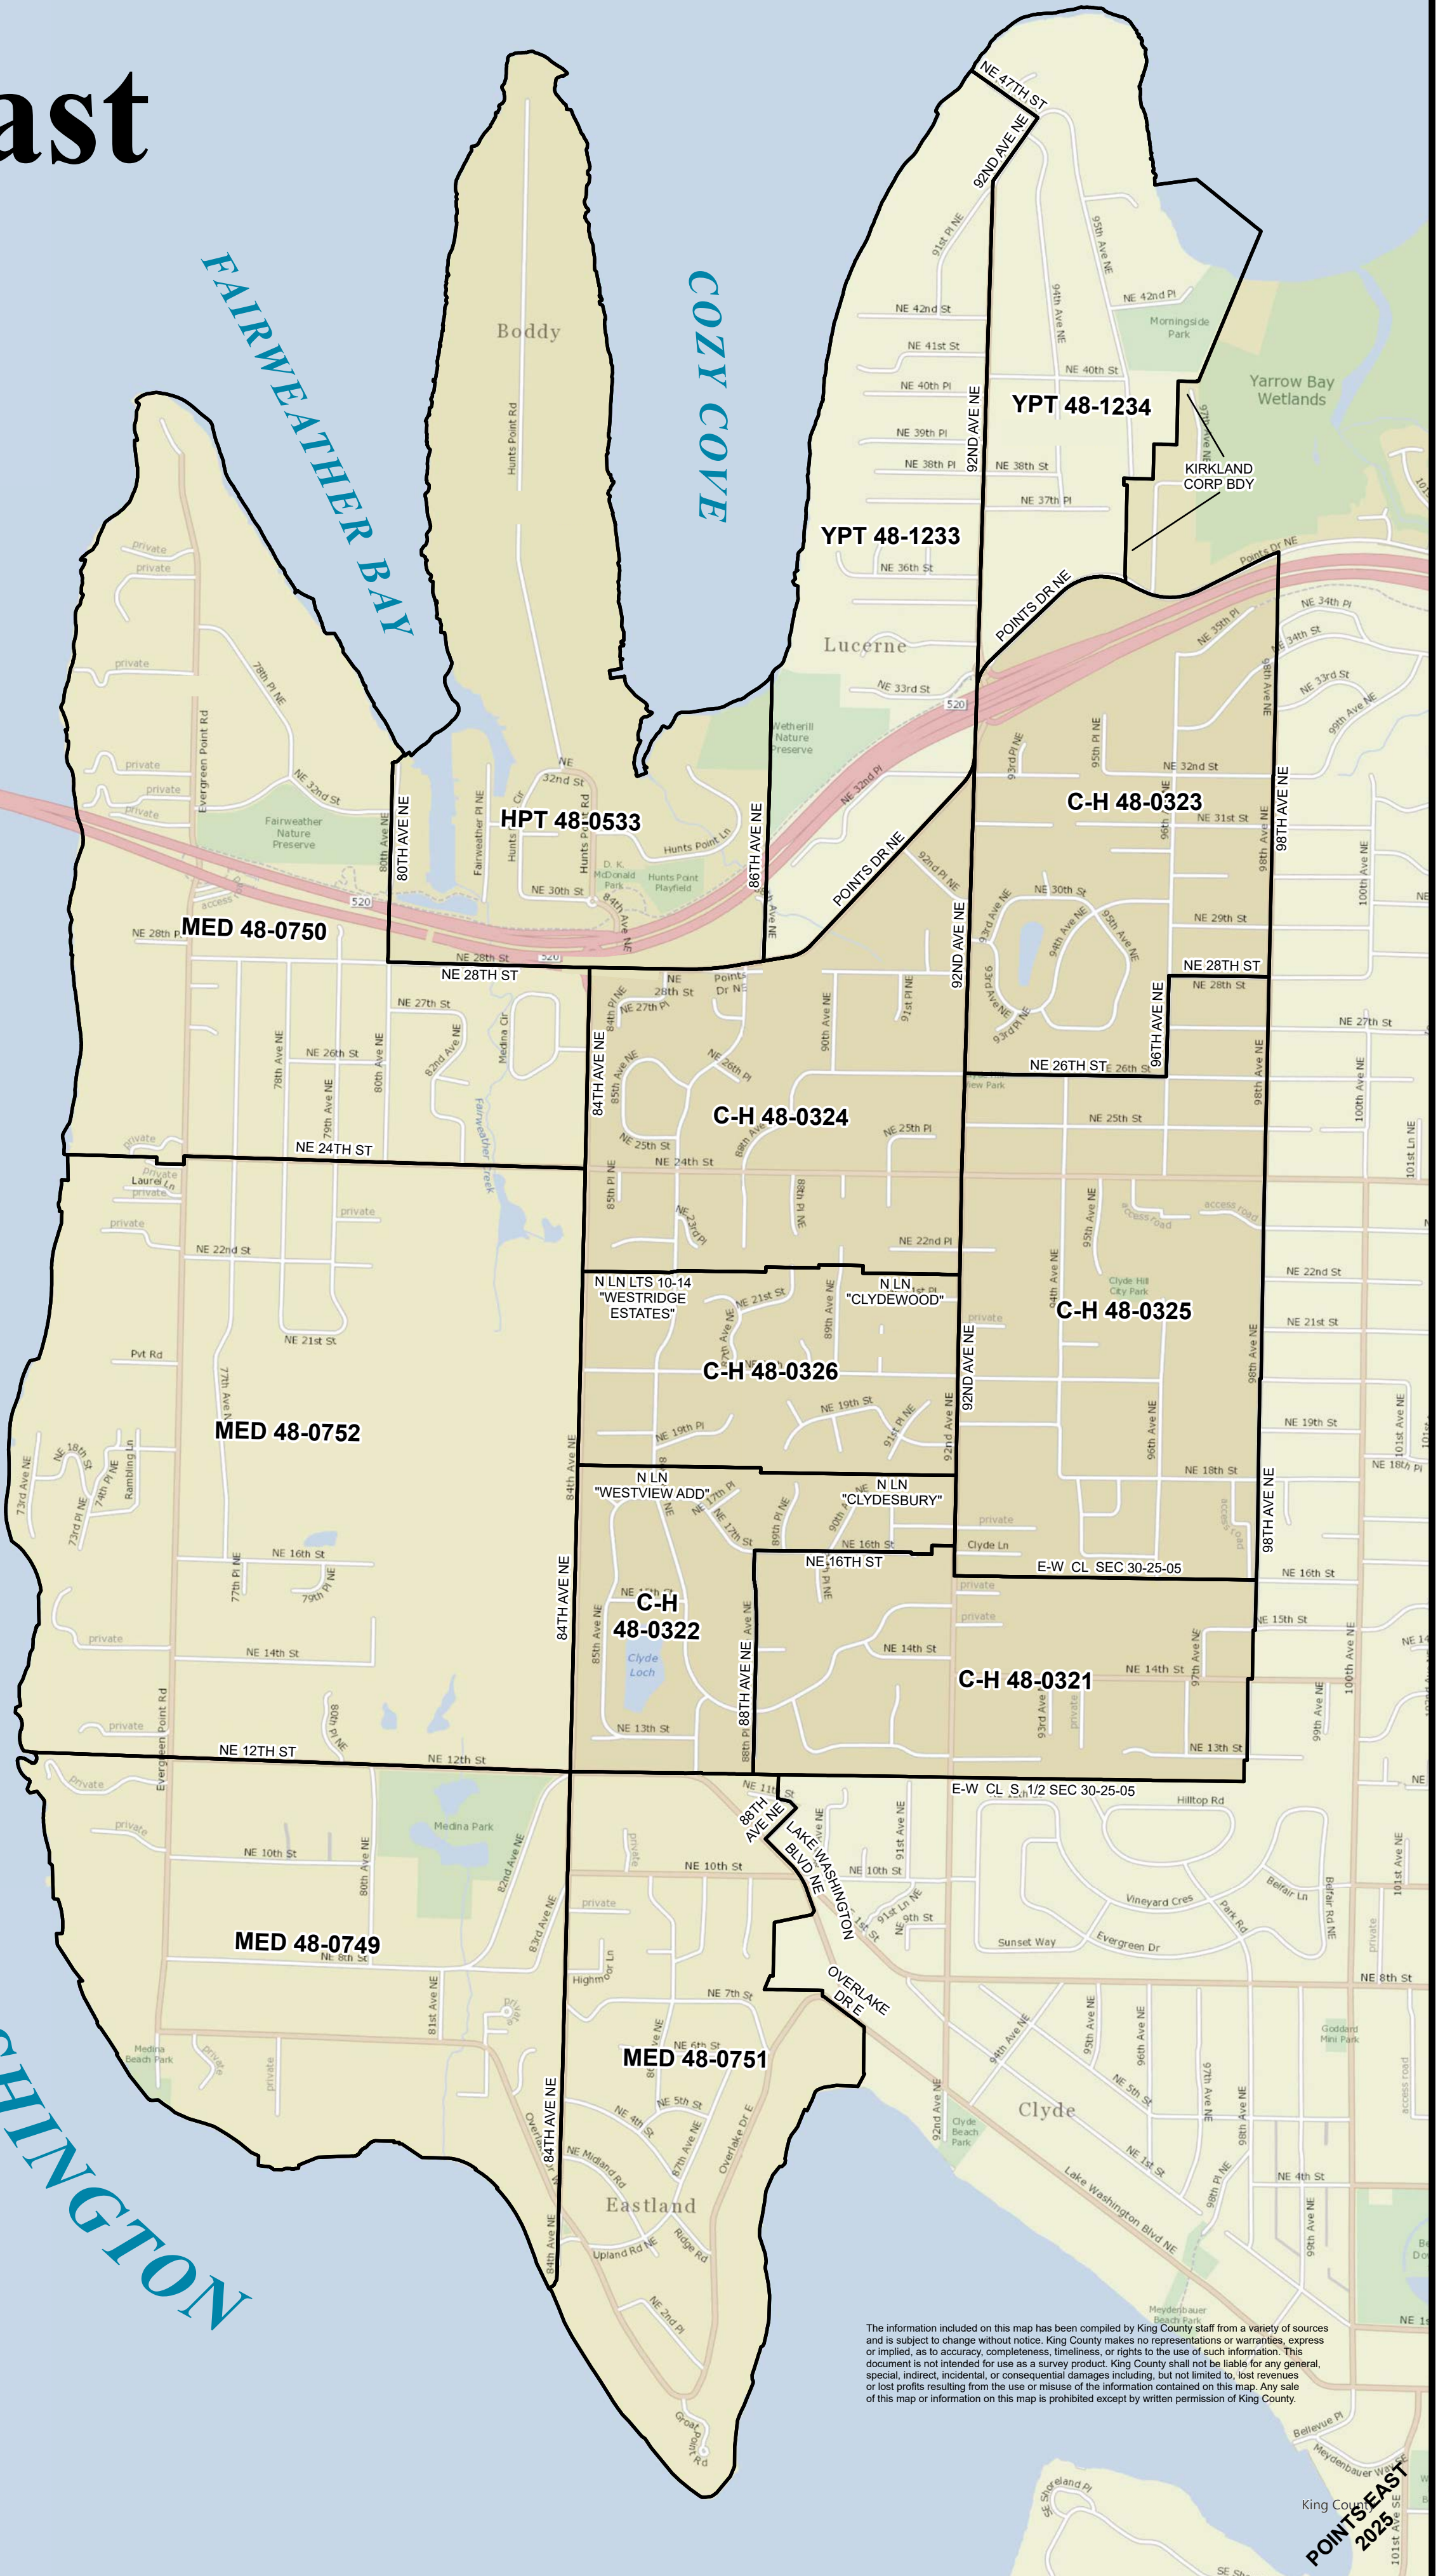

Points East

Legend

- 2025 Precinct Boundaries
- Streets
- Water
- Parks

Produced by:
GIS Section
Department of Elections
February 2025