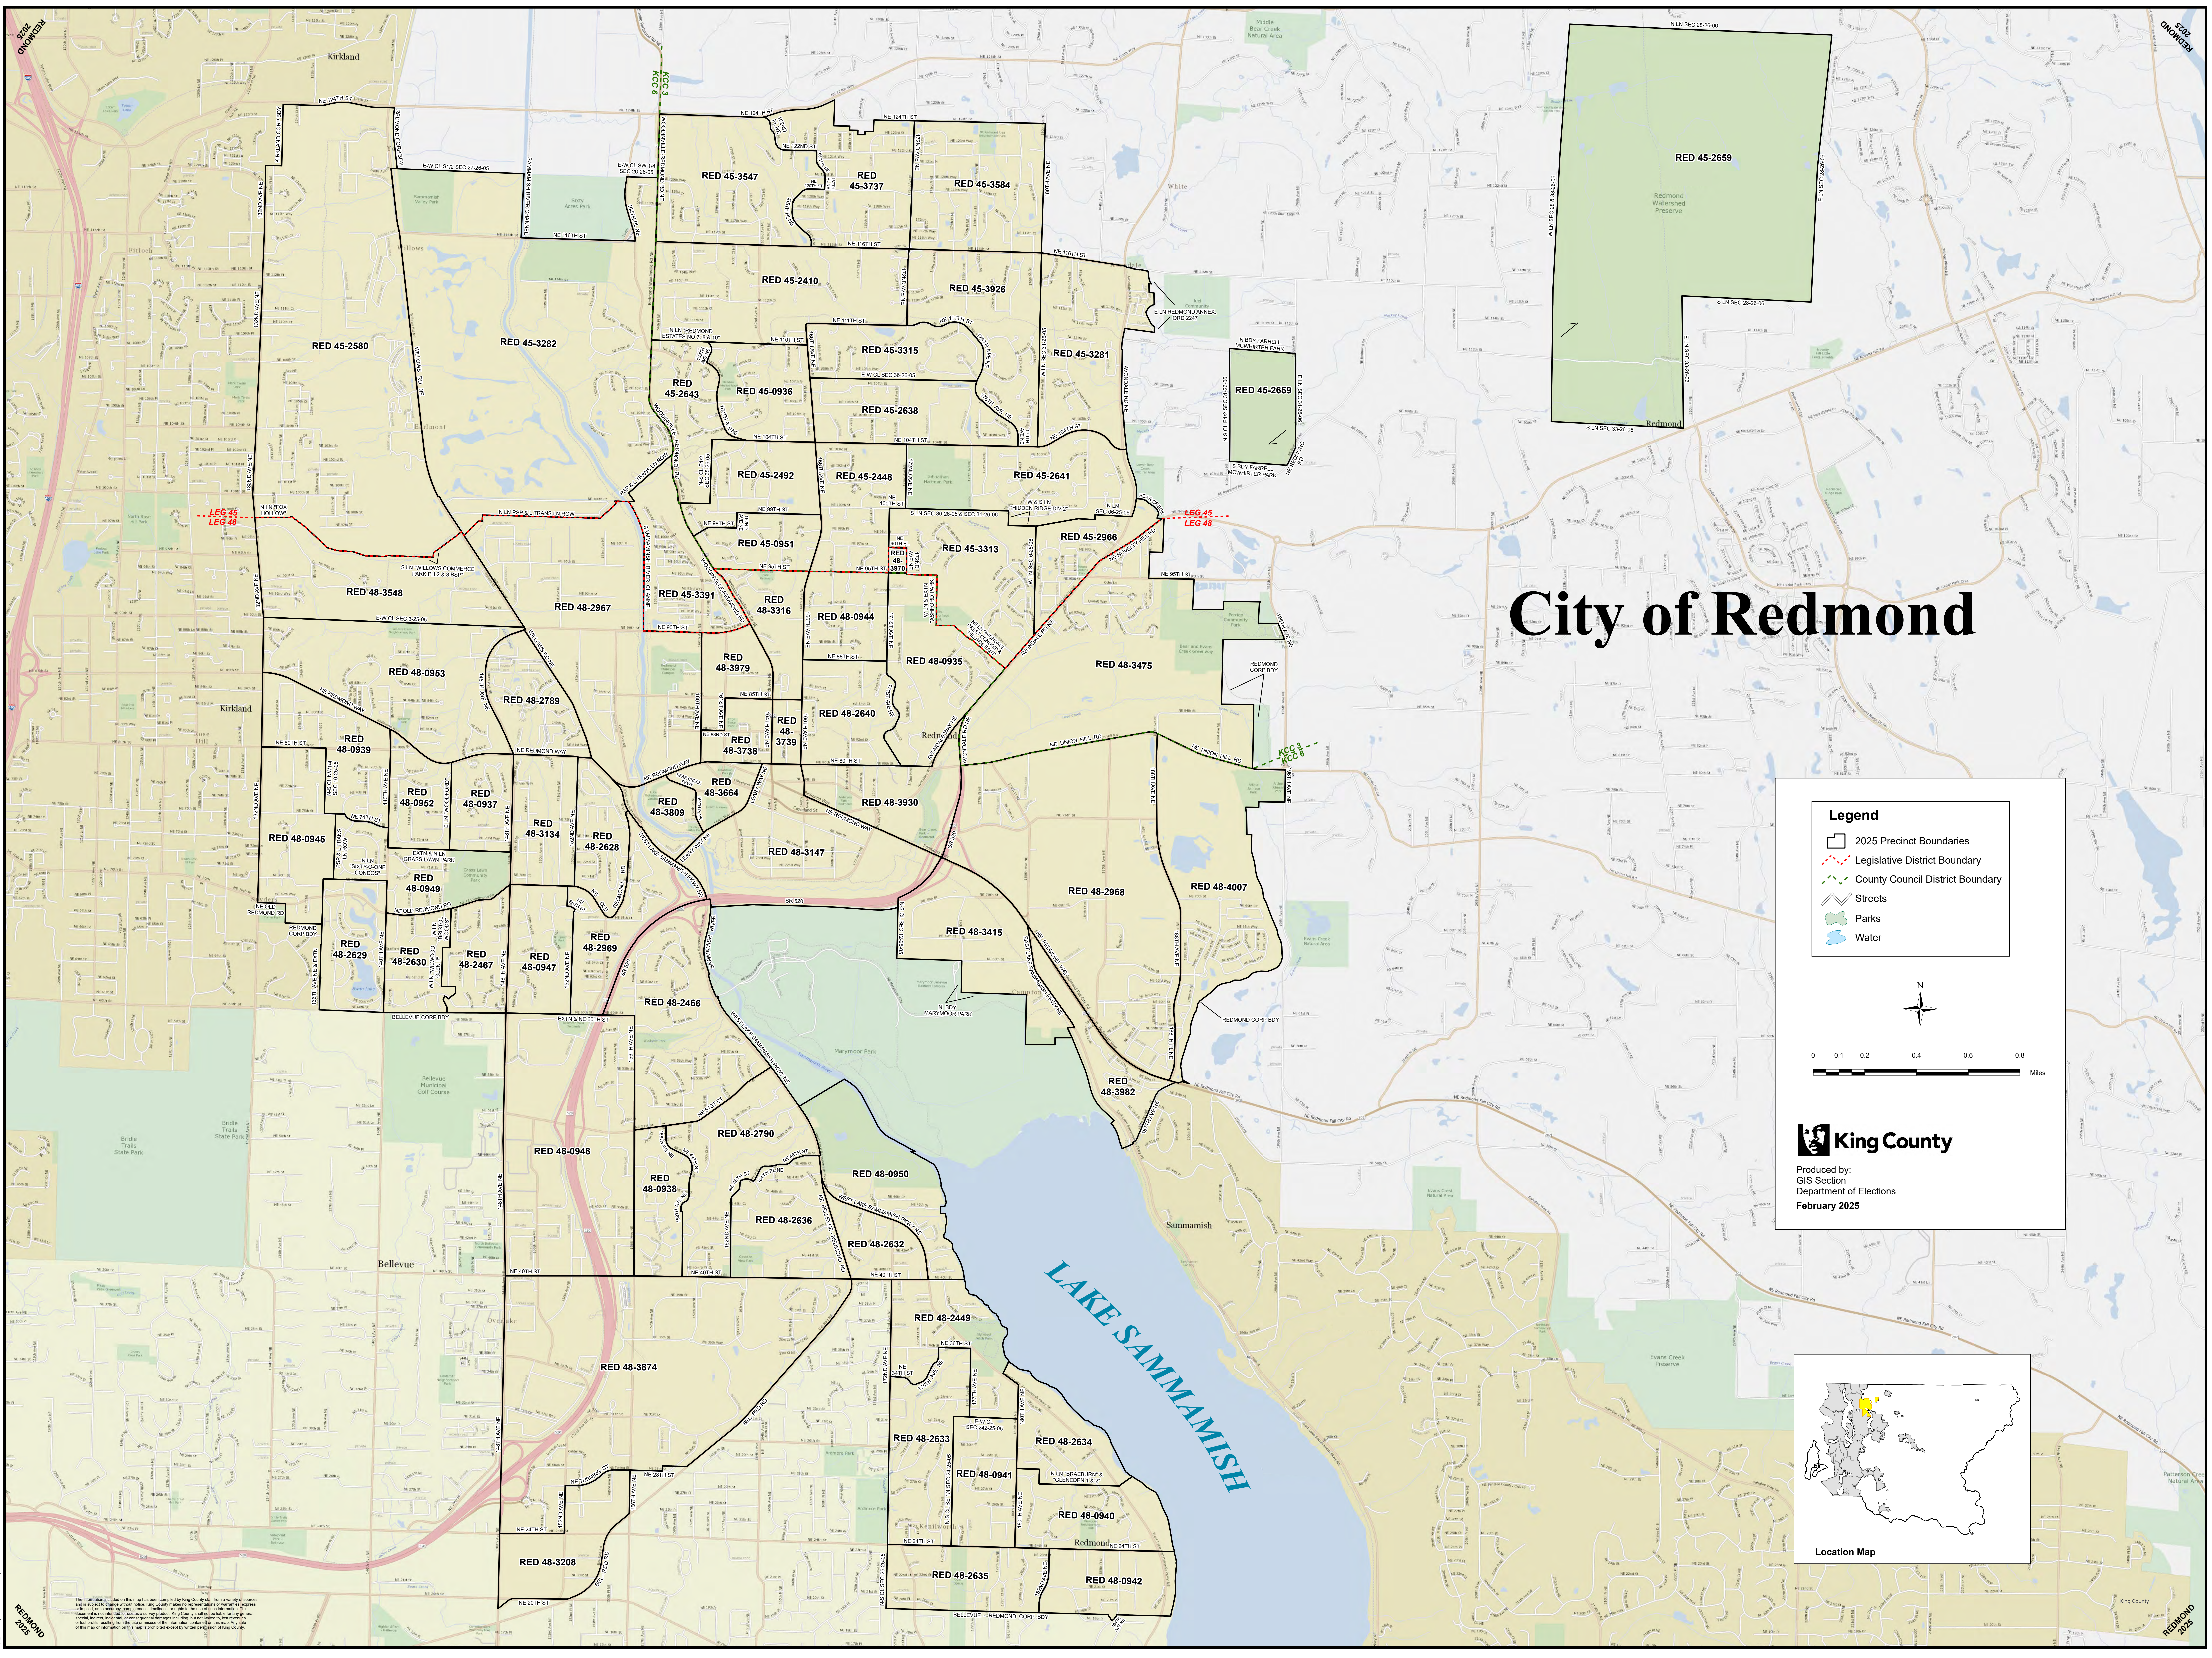

City of Redmond

1. **Legend**
2. 2025 Precinct Boundaries
   - Legislative District Boundary
   - County Council District Boundary
   - Streets
   - Parks
   - Water

King County
Produced by:
GIS Section
Department of Elections
February 2025

REDMOND 2025

REDMOND 2025