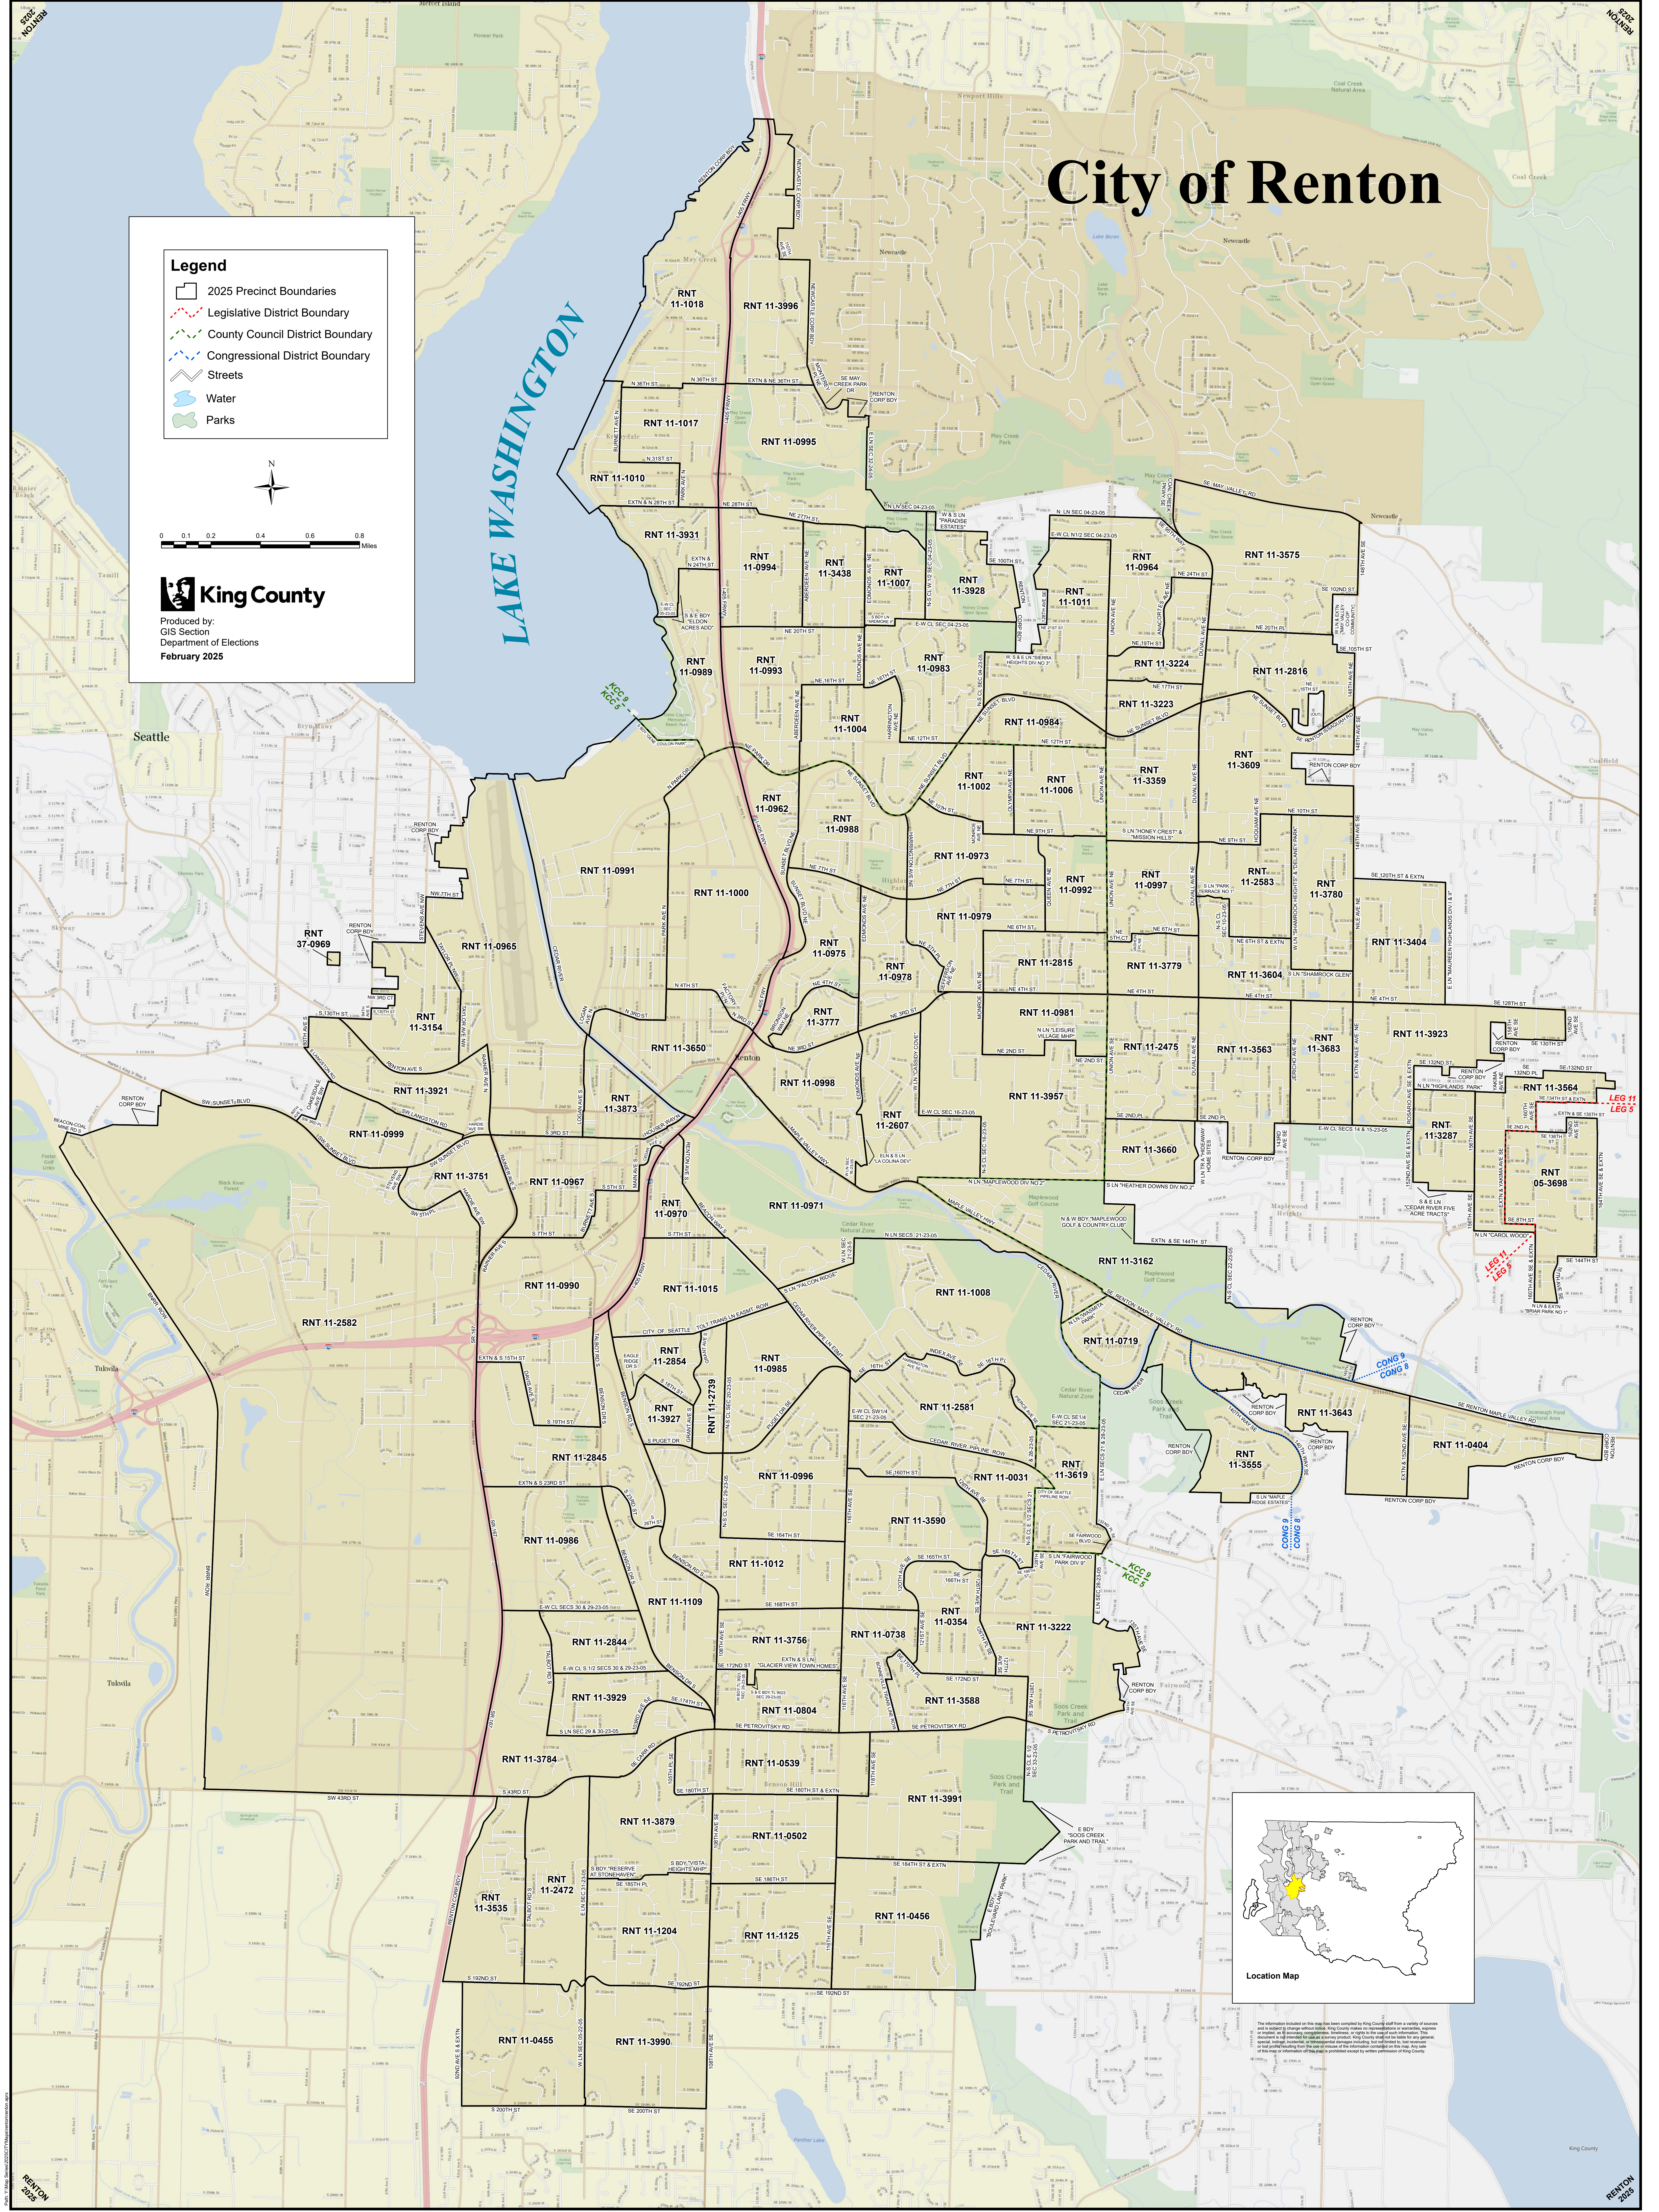

City of Renton

Legend

- 2025 Precinct Boundaries
- Legislative District Boundary
- County Council District Boundary
- Congressional District Boundary
- Streets
- Water
- Parks

0 0.1 0.2 0.4 0.6 0.8 Miles

Produced by:
GIS Section
Department of Elections
February 2025

LAKE WASHINGTON

Location Map