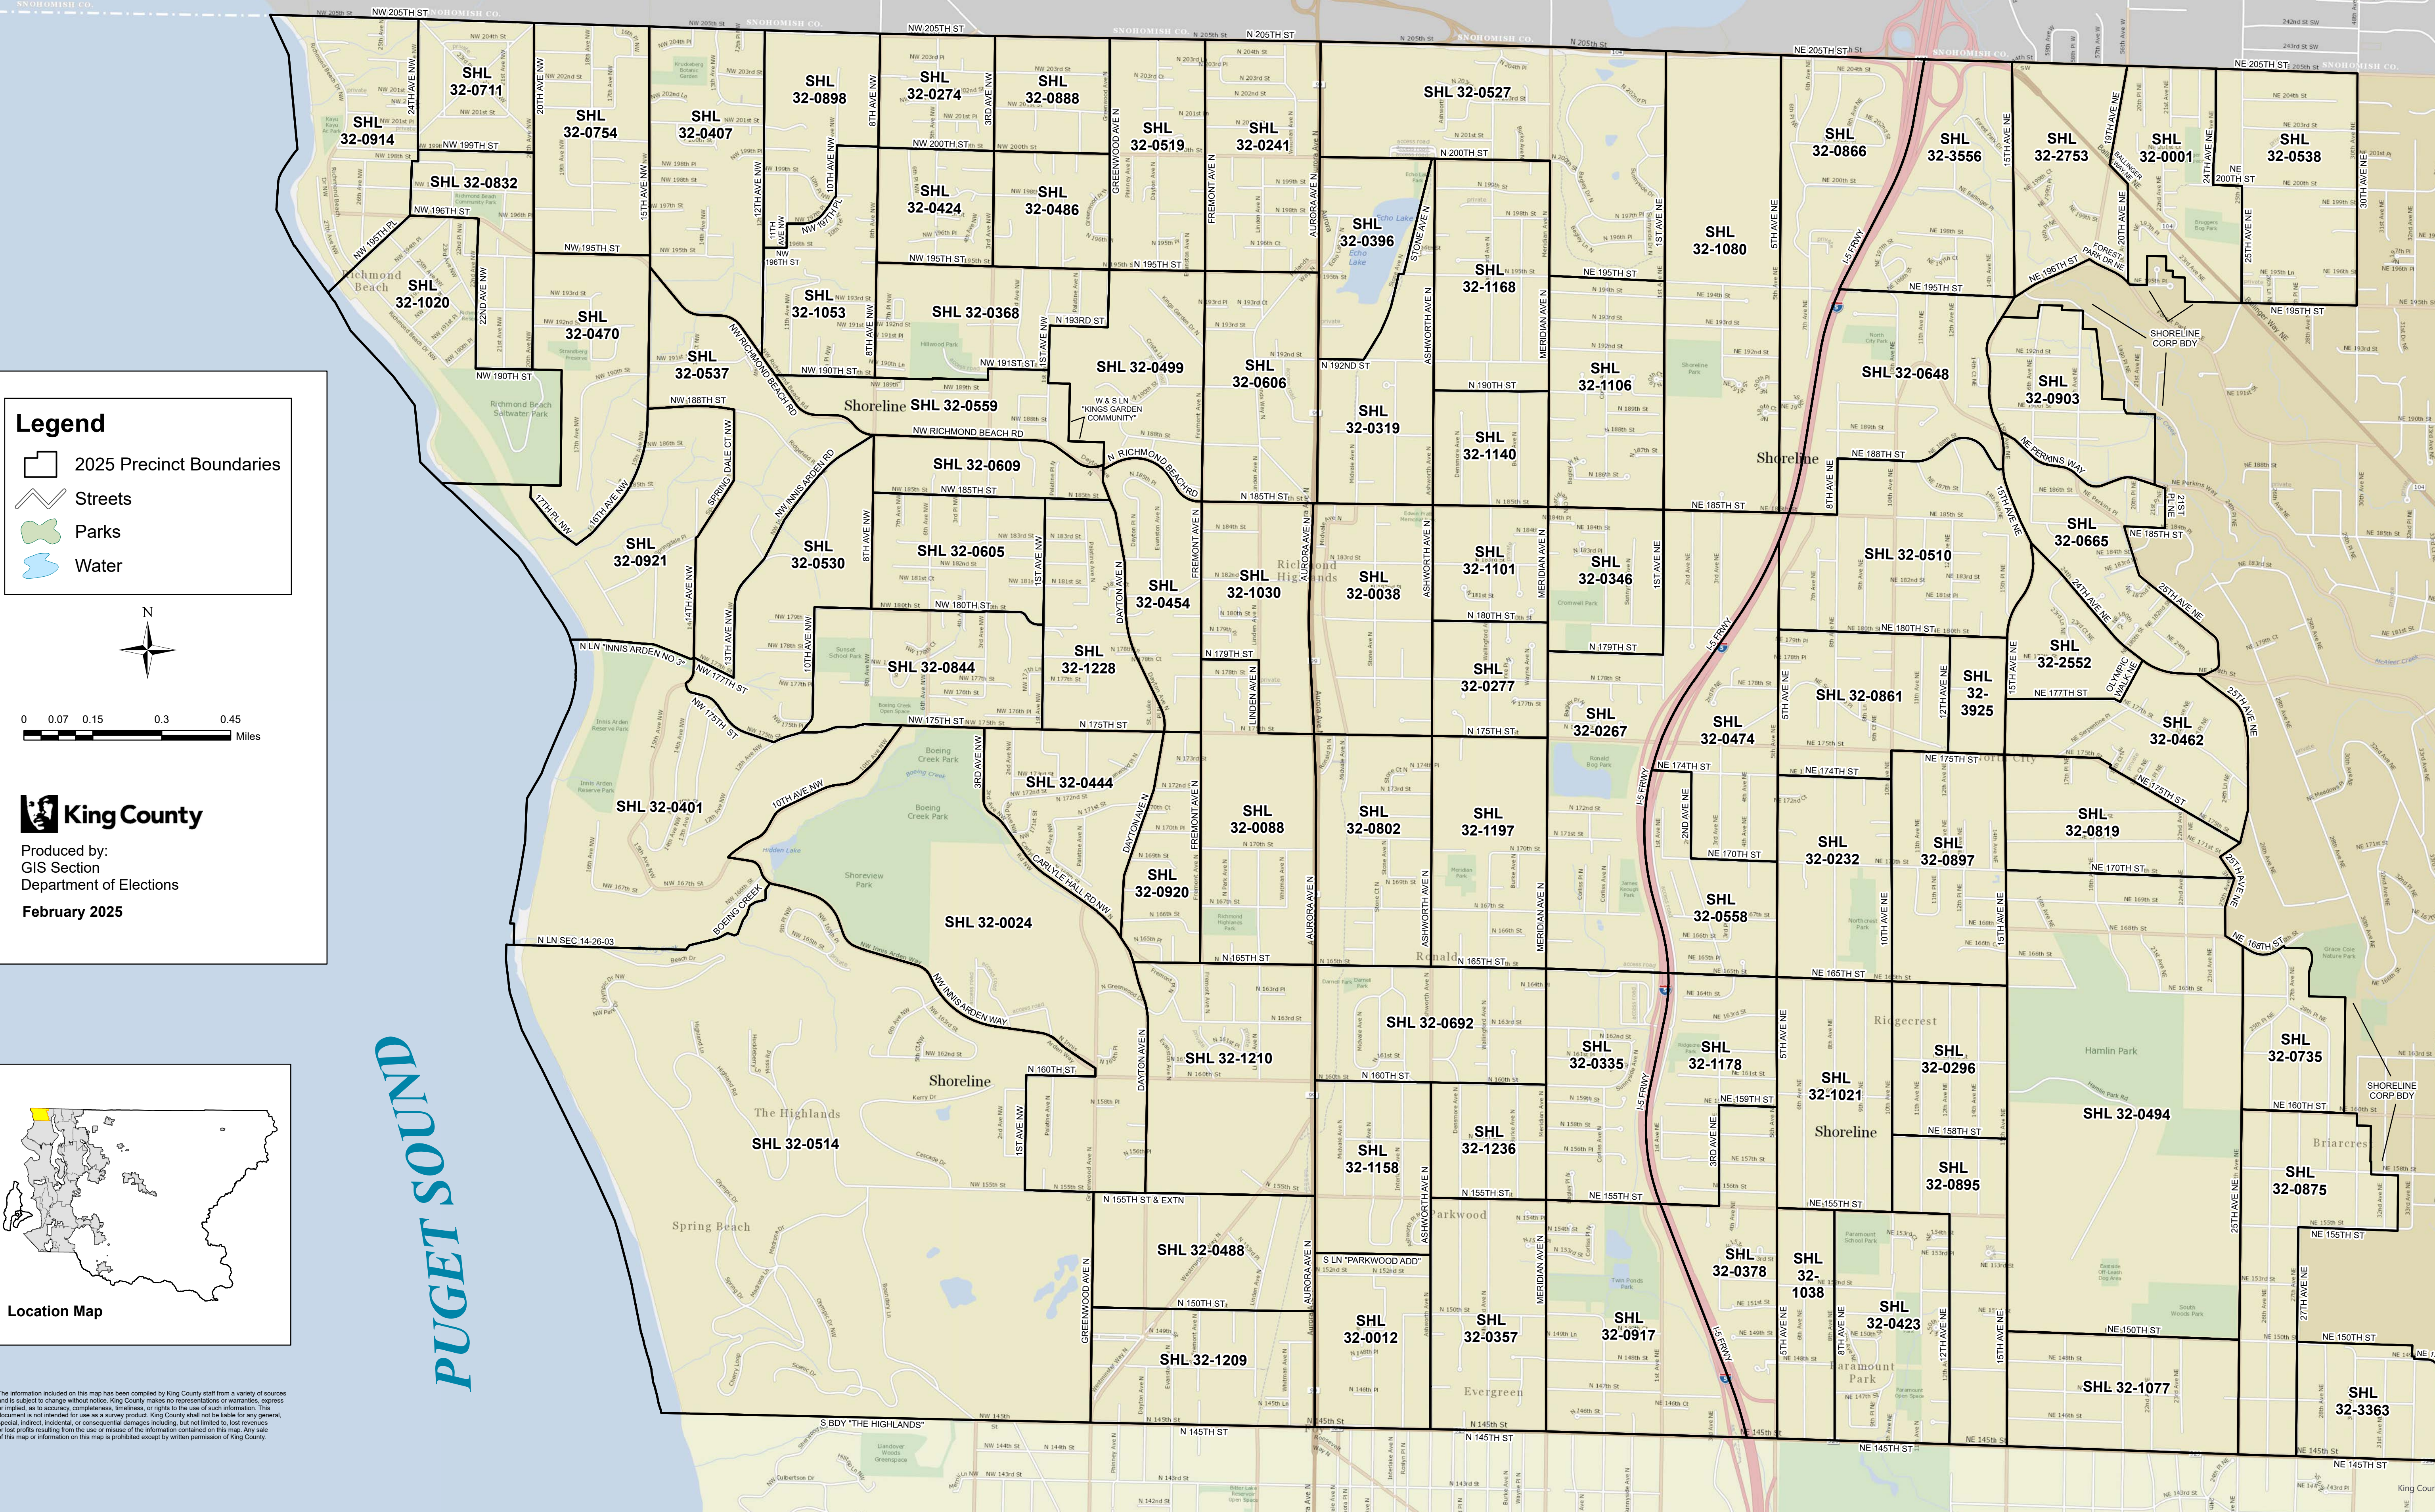

City of Shoreline

Legend

- 2025 Precinct Boundaries
- Streets
- Parks
- Water

0 0.07 0.15 0.3 0.45 Miles

Produced by:
GIS Section
Department of Elections
February 2025

SHORELINE 2025

SHORELINE 2025

SHORELINE 2025

SHORELINE 2025